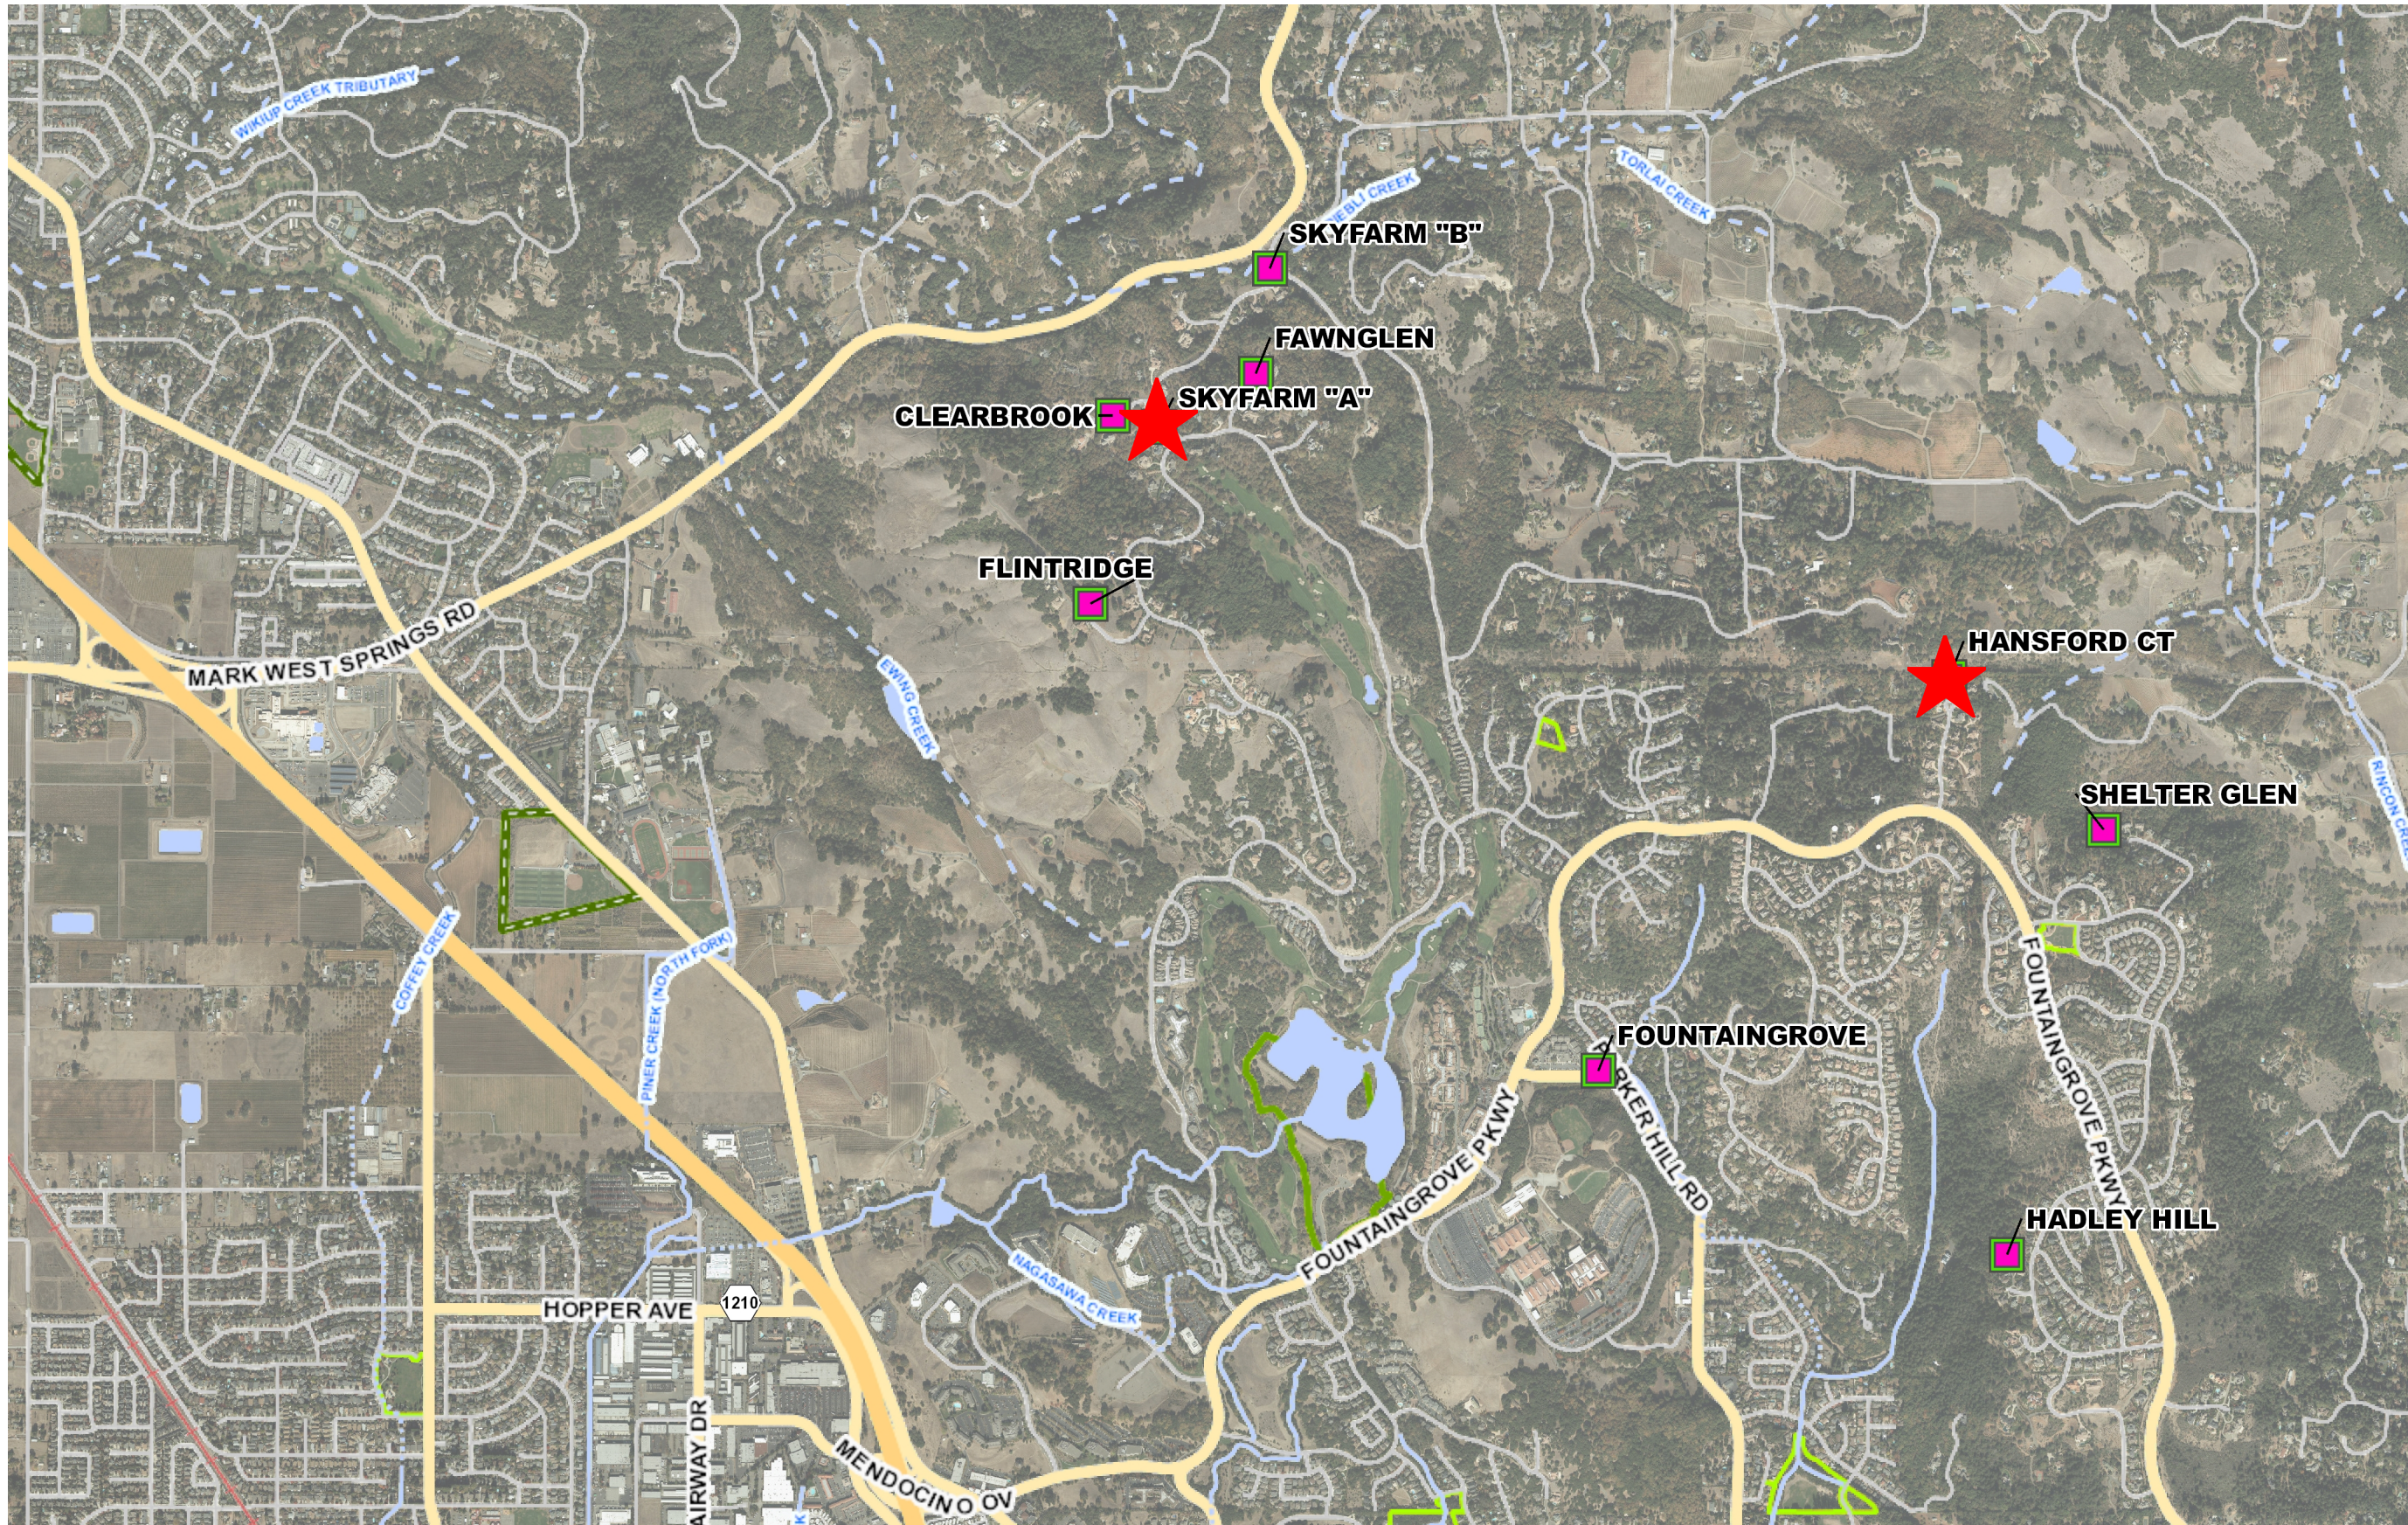

# Location Map - Skyfarm 'A' & Hansford Ct Lift Station Replacement Project

- Legend**
- Lift Stations
  - Flow Meters
  - City Boundary
  - ★ Project Location

1: 19,200

**Notes**  
Location Map

This map is a user generated static output from an Internet mapping site and is for reference only. Data layers that appear on this map may or may not be accurate, current, or otherwise reliable.  
THIS MAP IS NOT TO BE USED FOR NAVIGATION