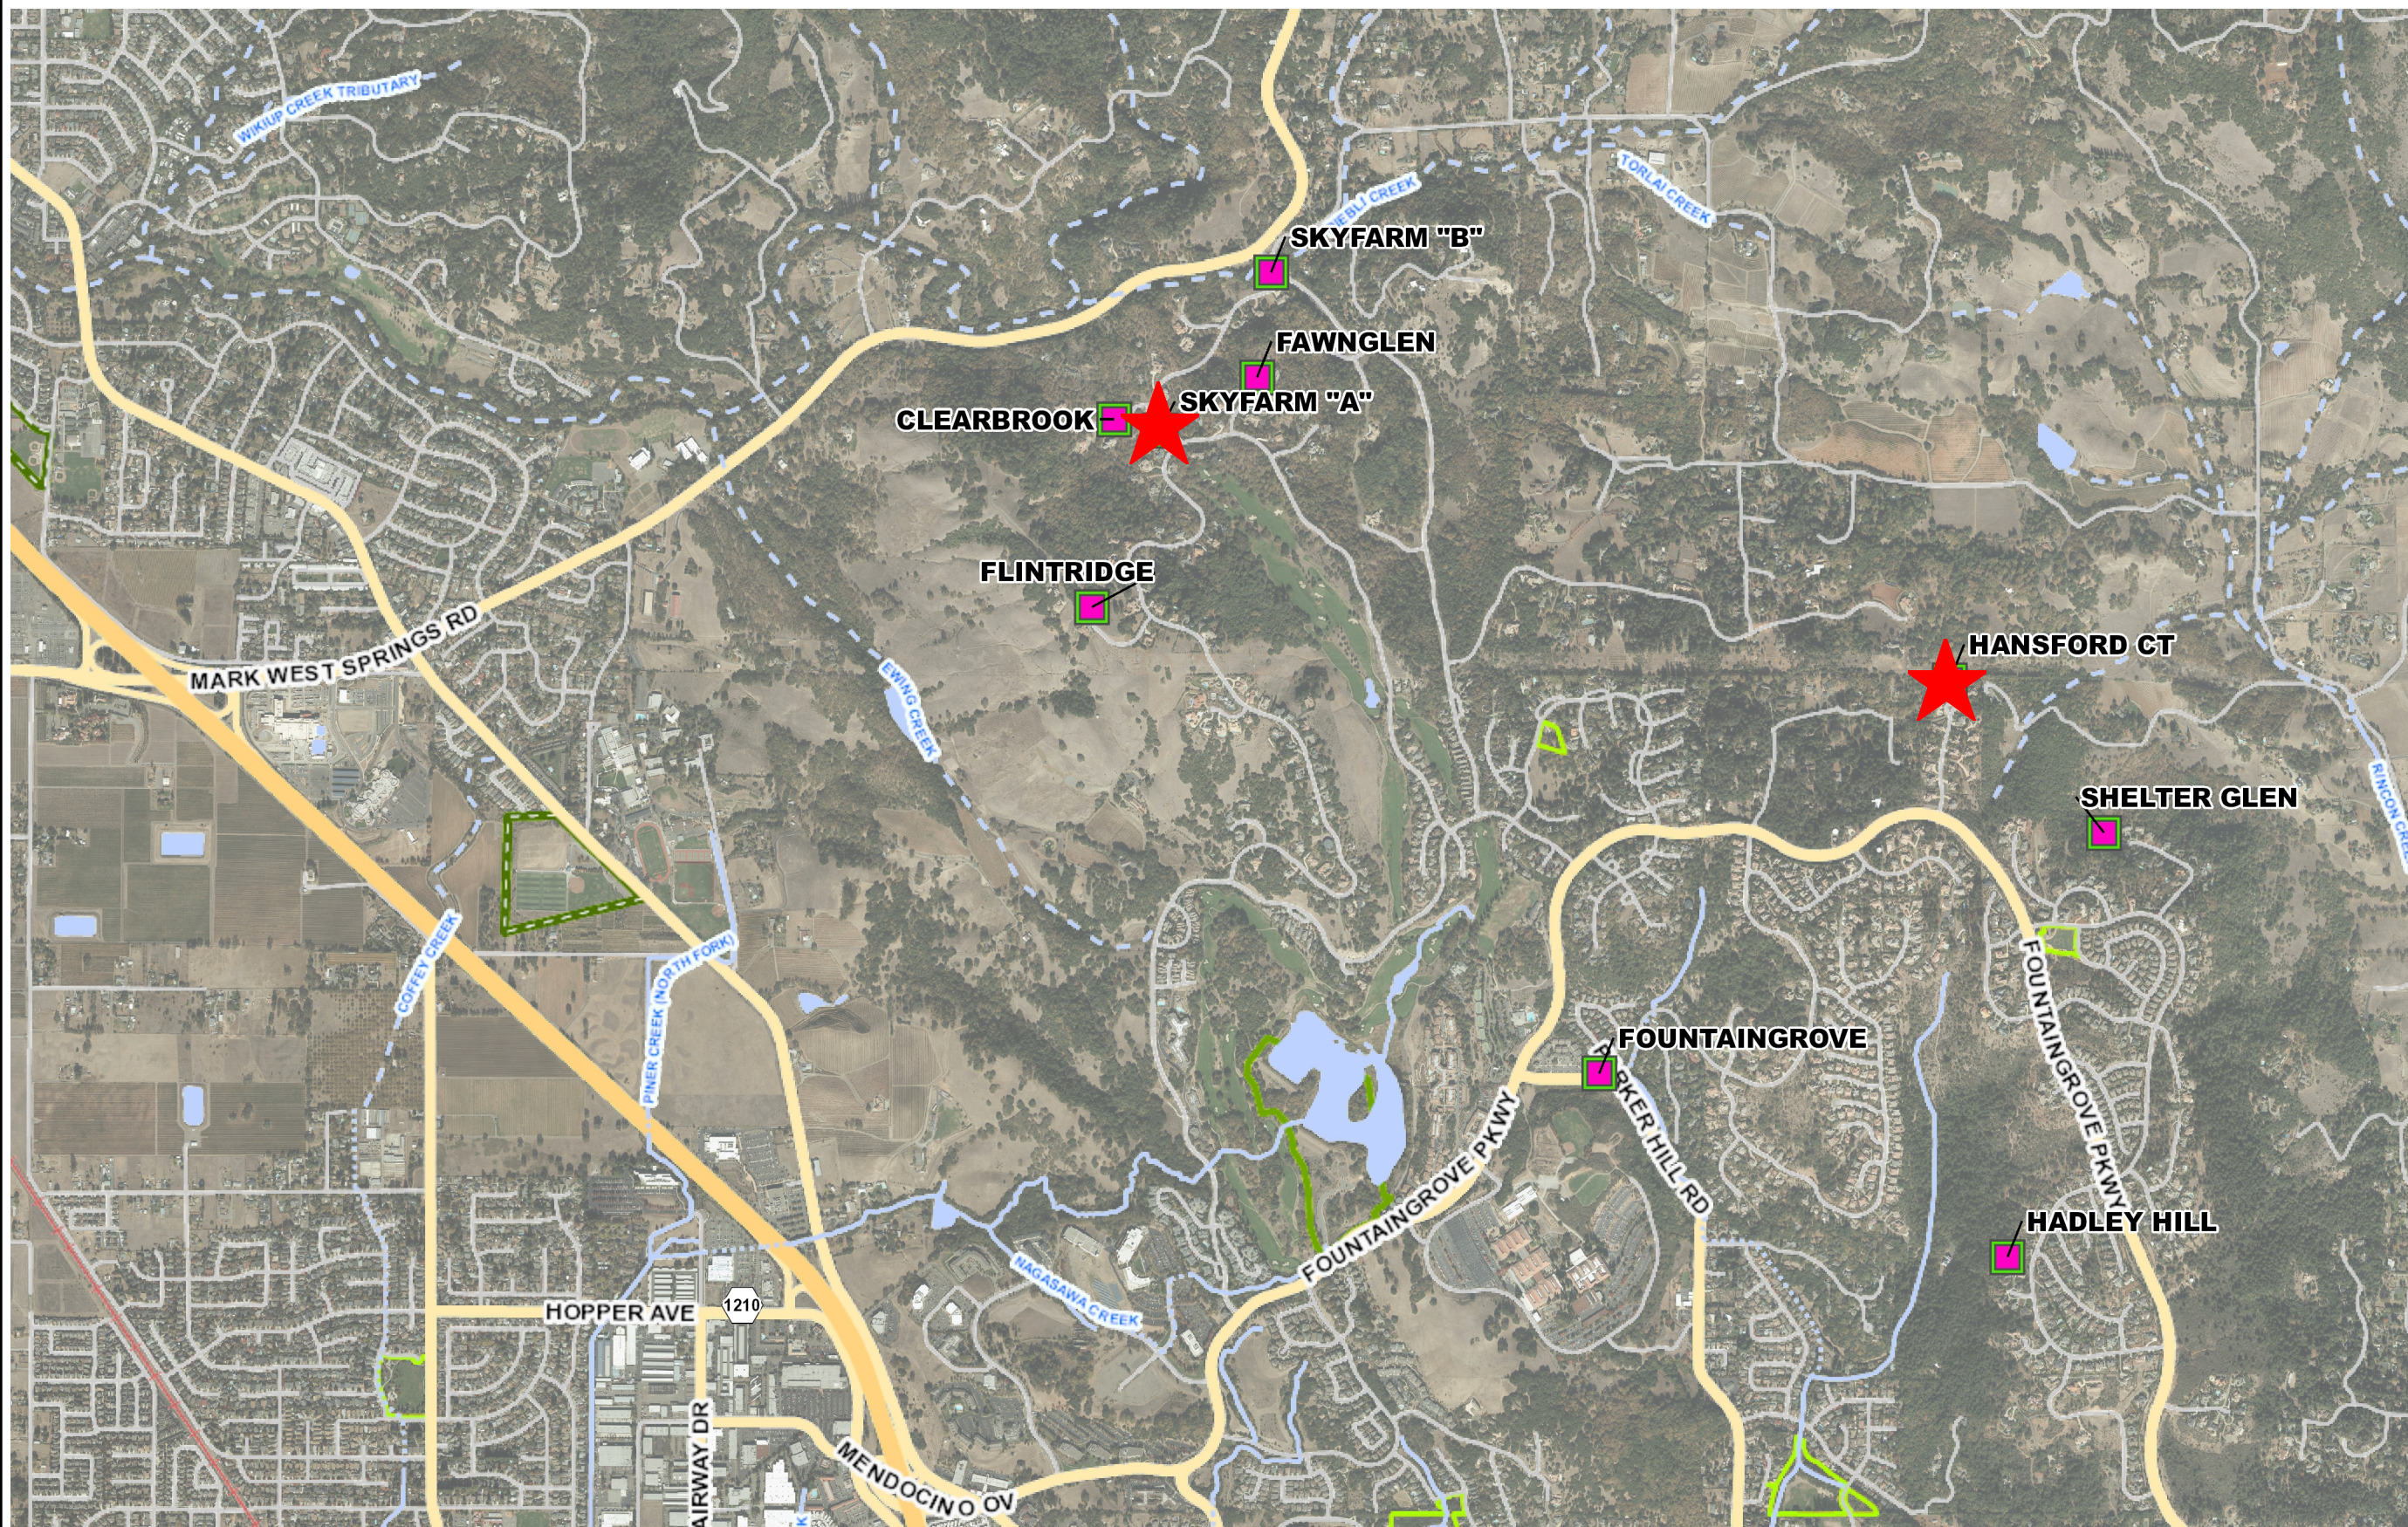

Location Map - Skyfarm 'A' & Hansford Ct Lift Station Replacement Project

- Legend**
- Lift Stations
 - Flow Meters
 - City Boundary
 - ★ Project Location

1: 19,200

Notes

Location Map

NAD_1983_StatePlane_California_II_FIPS_0402_Feet

This map is a user generated static output from an Internet mapping site and is for reference only. Data layers that appear on this map may or may not be accurate, current, or otherwise reliable.

THIS MAP IS NOT TO BE USED FOR NAVIGATION