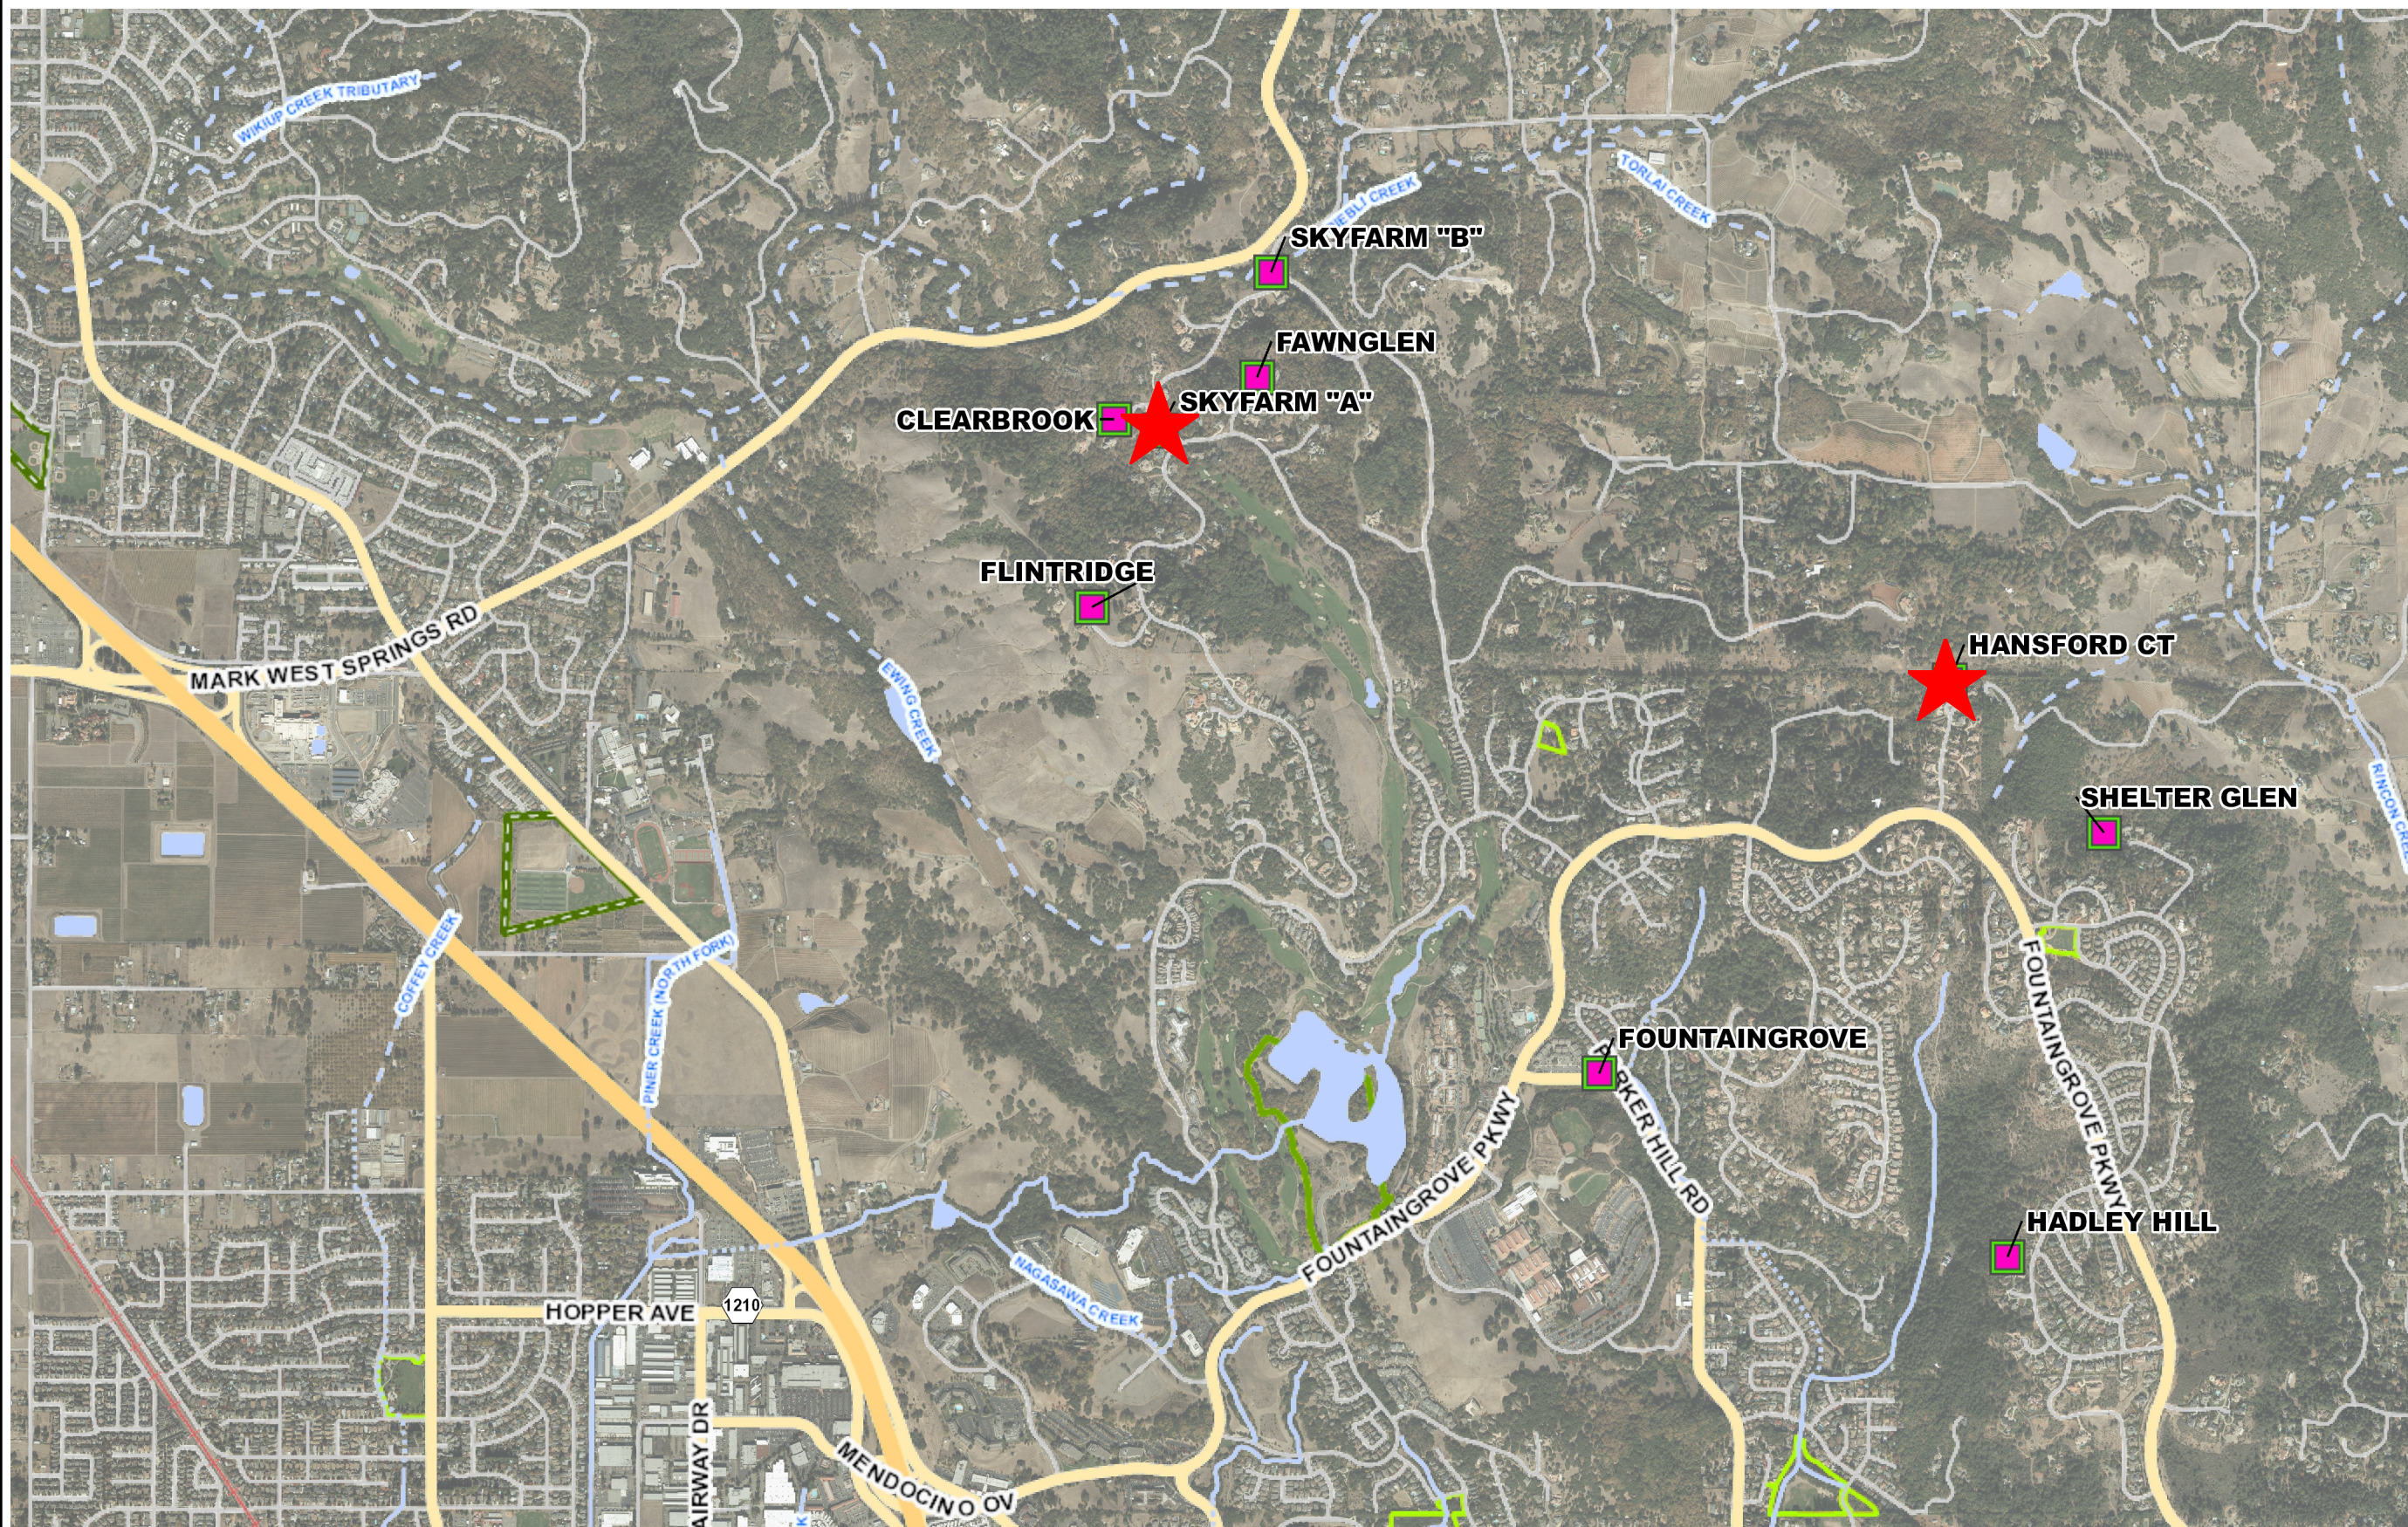

Location Map - Skyfarm 'A' & Hansford Ct Lift Station Replacement Project

- Legend**
- Lift Stations
 - Flow Meters
 - City Boundary
 - ★ Project Location

1: 19,200

Notes
Location Map

NAD_1983_StatePlane_California_II_FIPS_0402_Feet

This map is a user generated static output from an Internet mapping site and is for reference only. Data layers that appear on this map may or may not be accurate, current, or otherwise reliable.
THIS MAP IS NOT TO BE USED FOR NAVIGATION