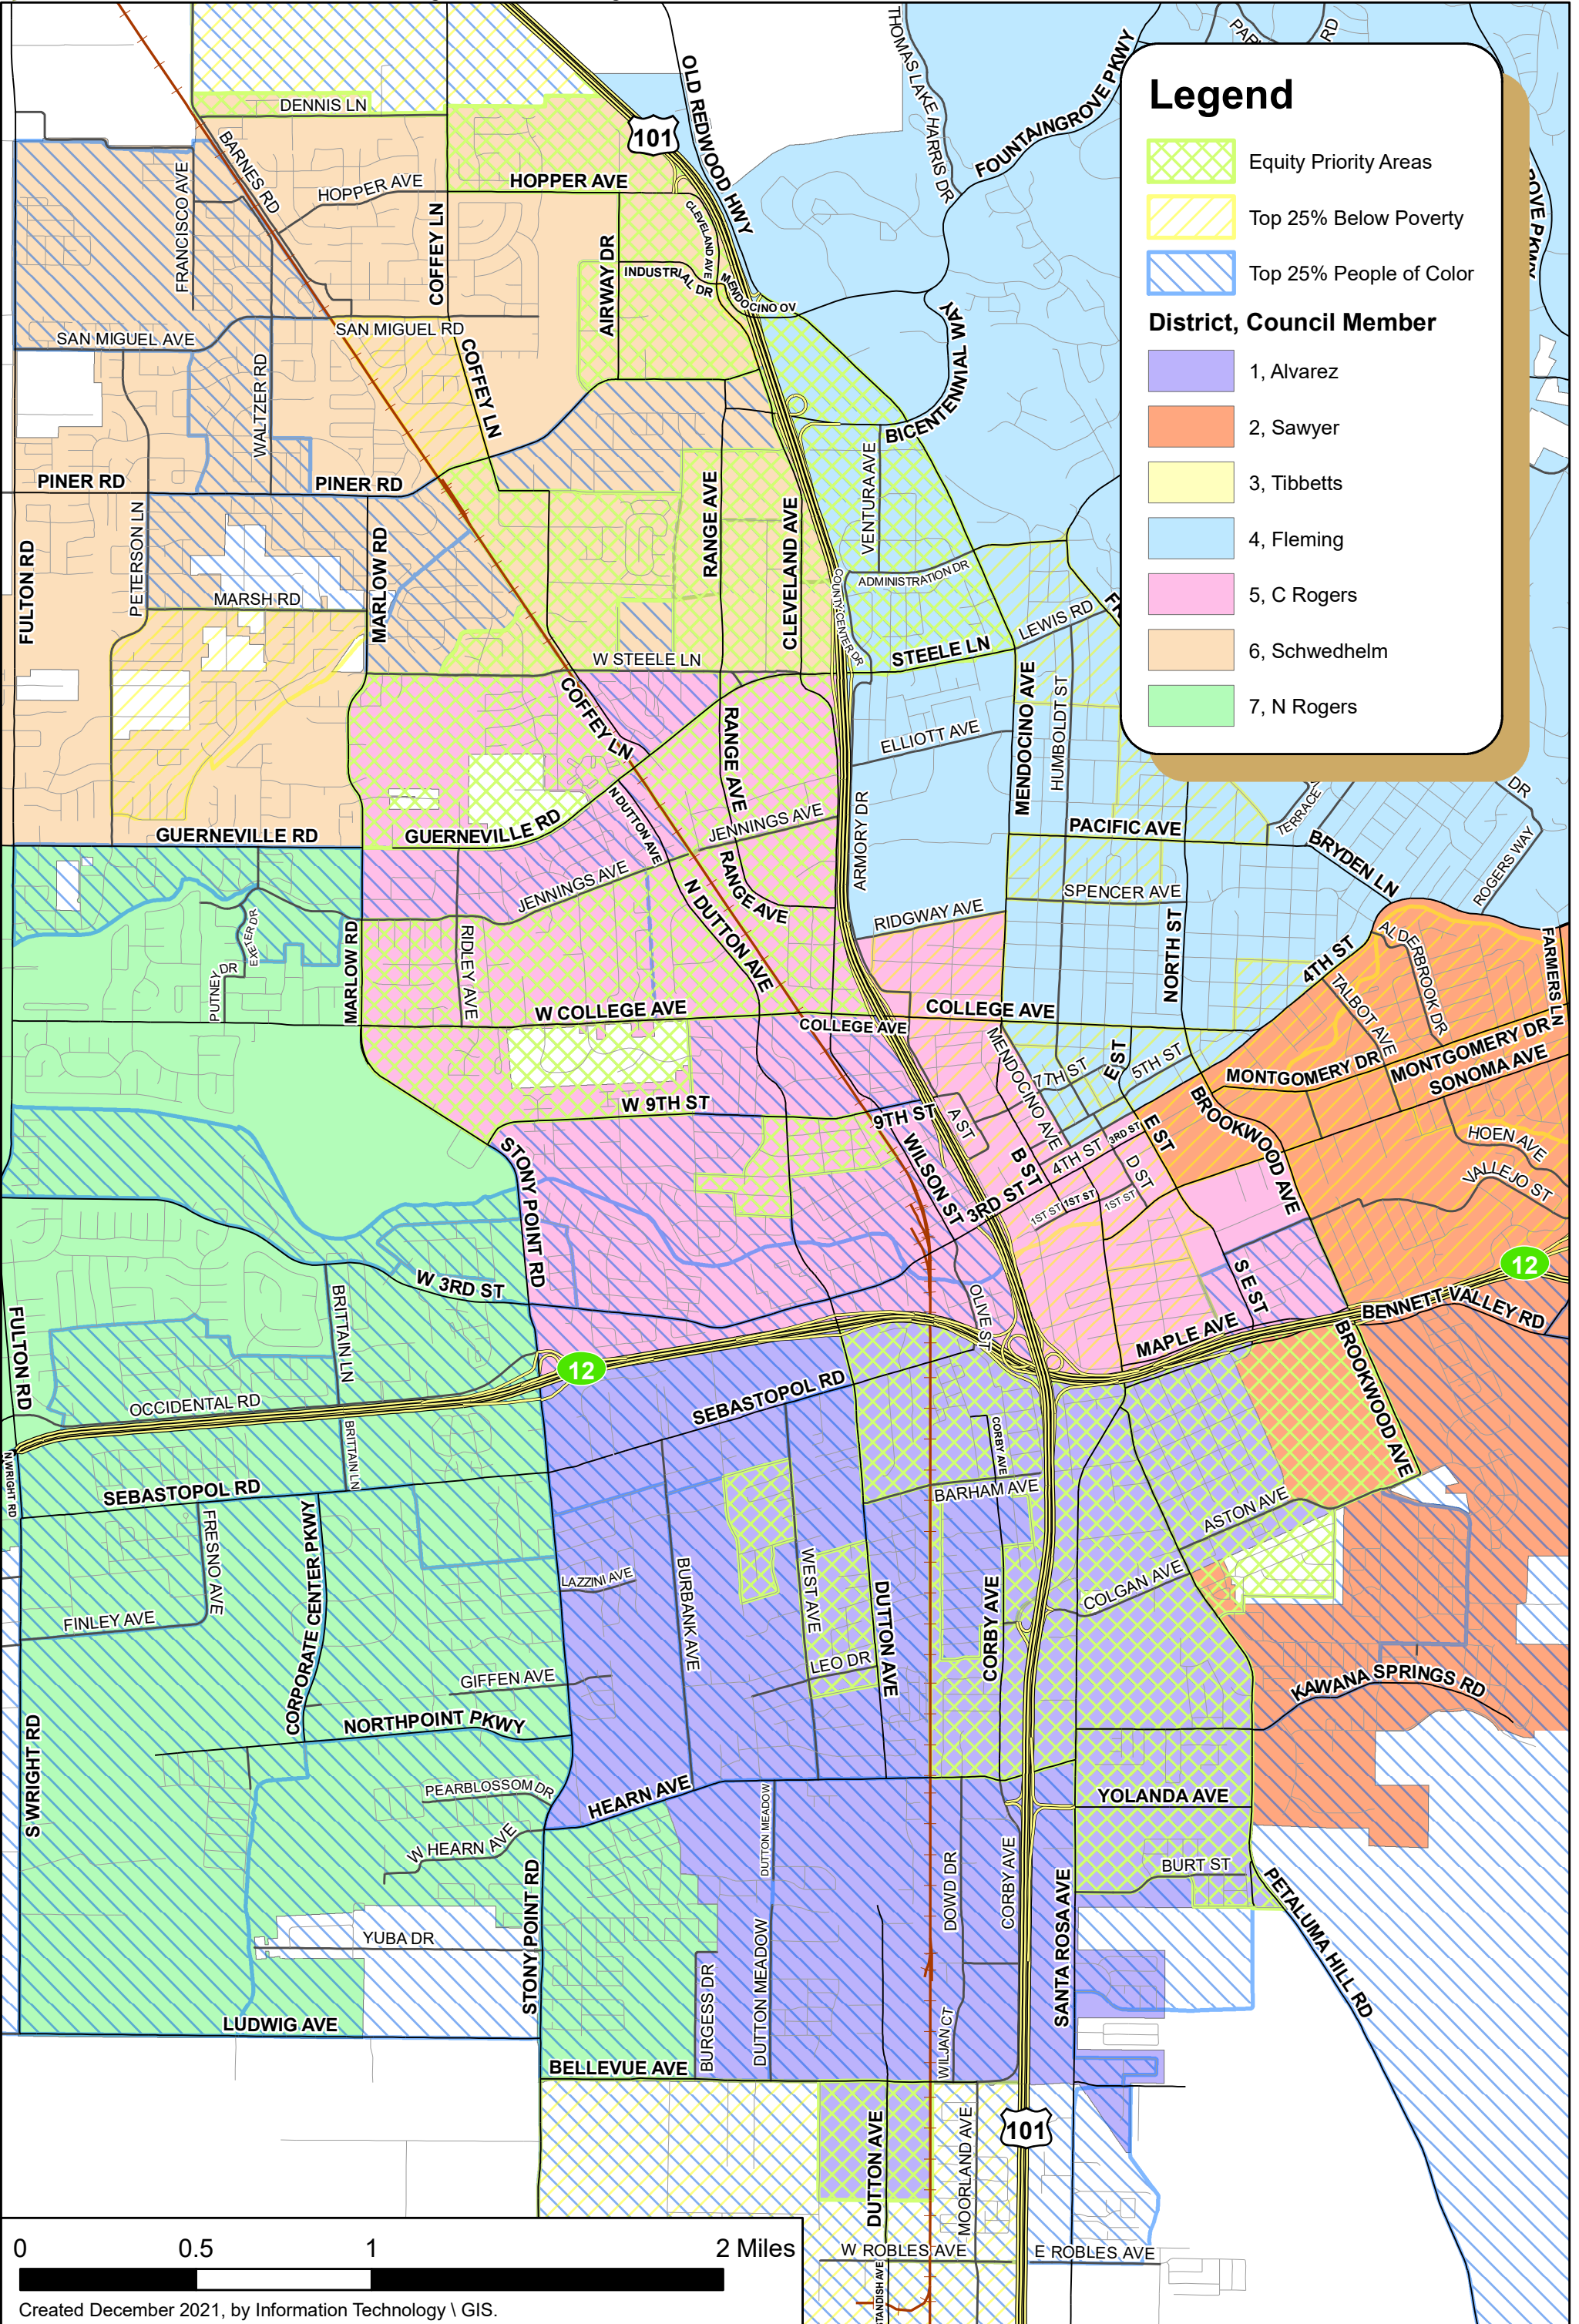

# Equity Priority Areas with Council Districts

### Legend

- Equity Priority Areas
- Top 25% Below Poverty
- Top 25% People of Color

### District, Council Member

- 1, Alvarez
- 2, Sawyer
- 3, Tibbetts
- 4, Fleming
- 5, C Rogers
- 6, Schwedhelm
- 7, N Rogers