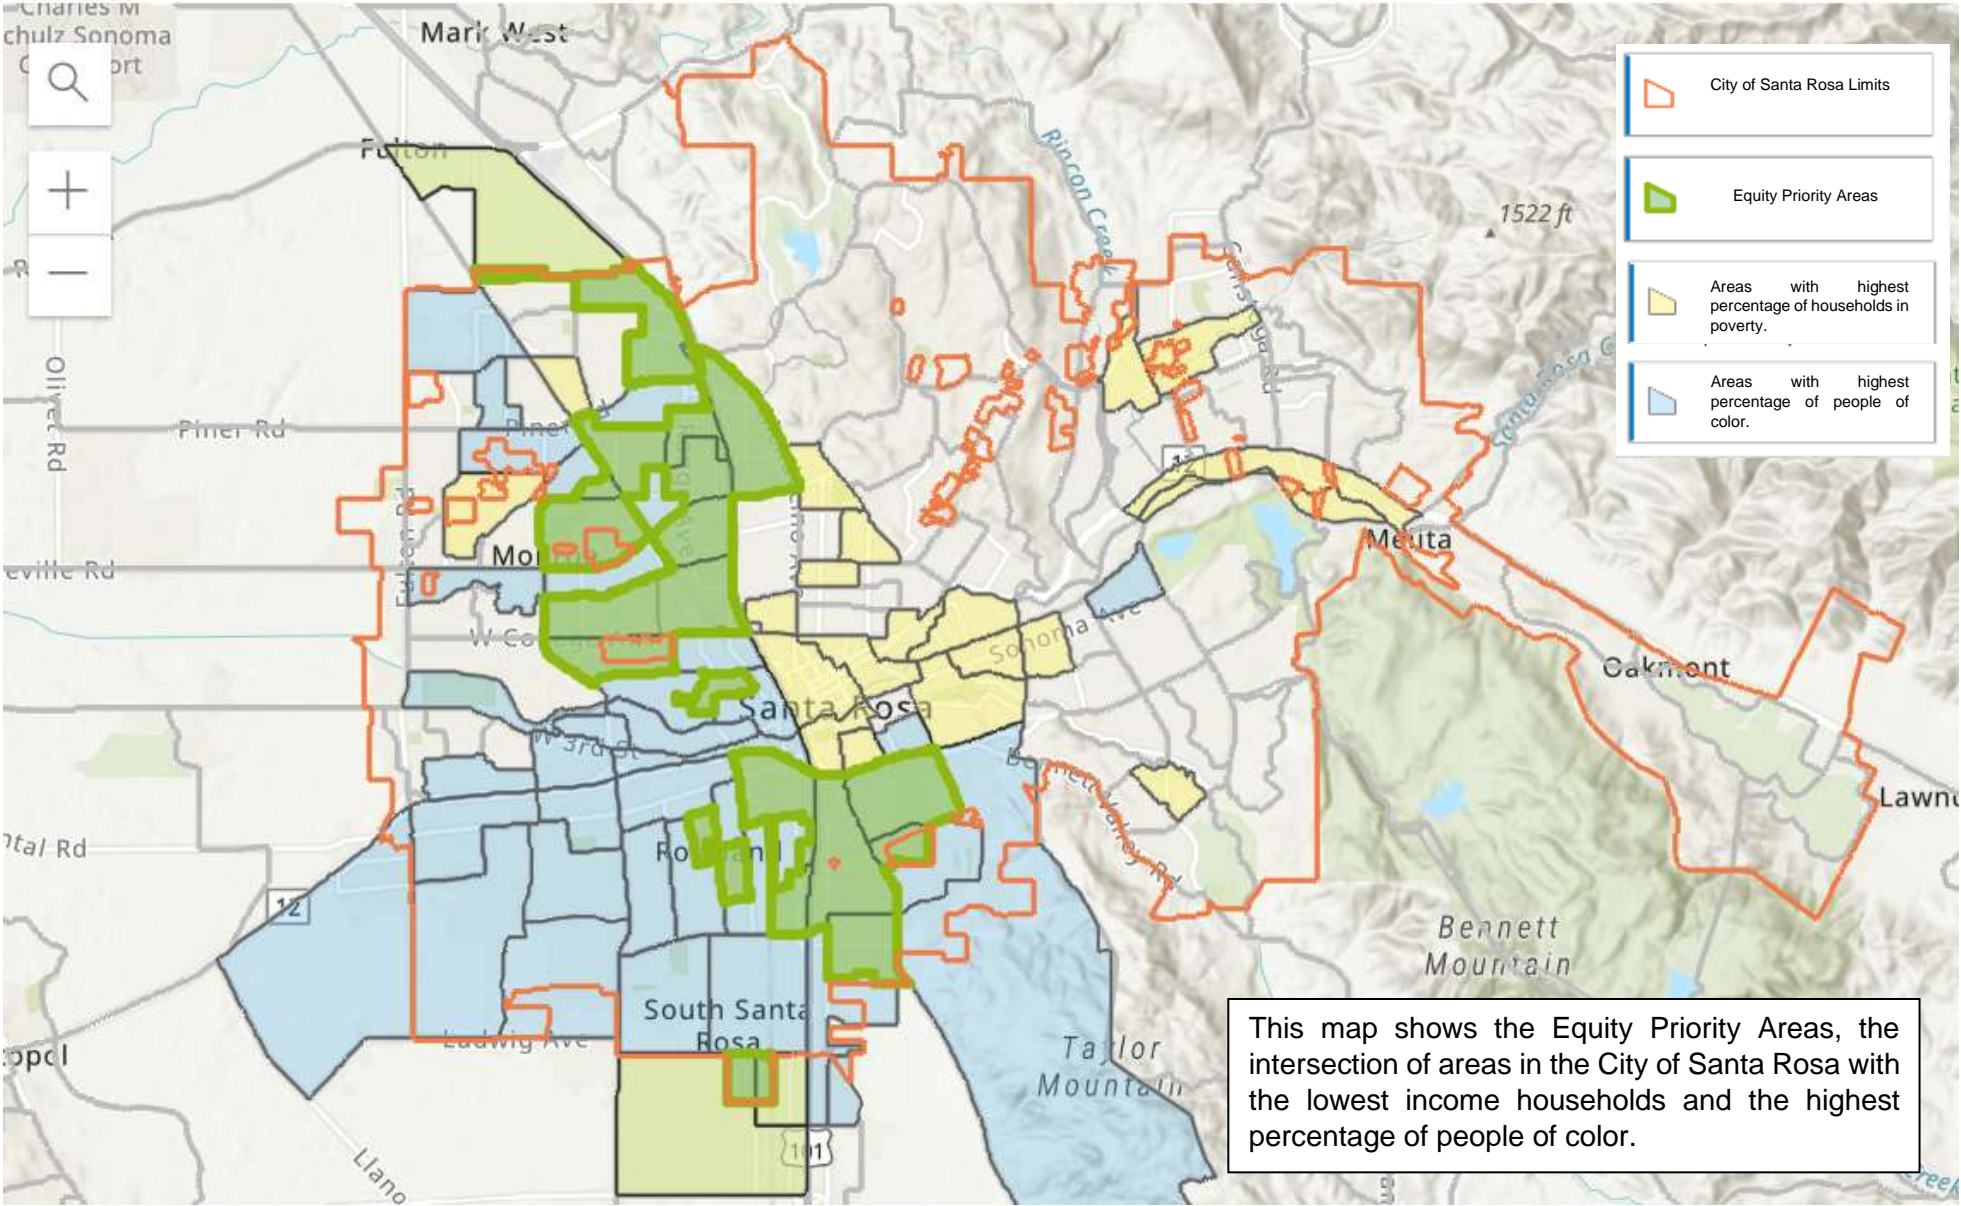

# Santa Rosa Equity Priority Areas

This map shows the Equity Priority Areas, the intersection of areas in the City of Santa Rosa with the lowest income households and the highest percentage of people of color.