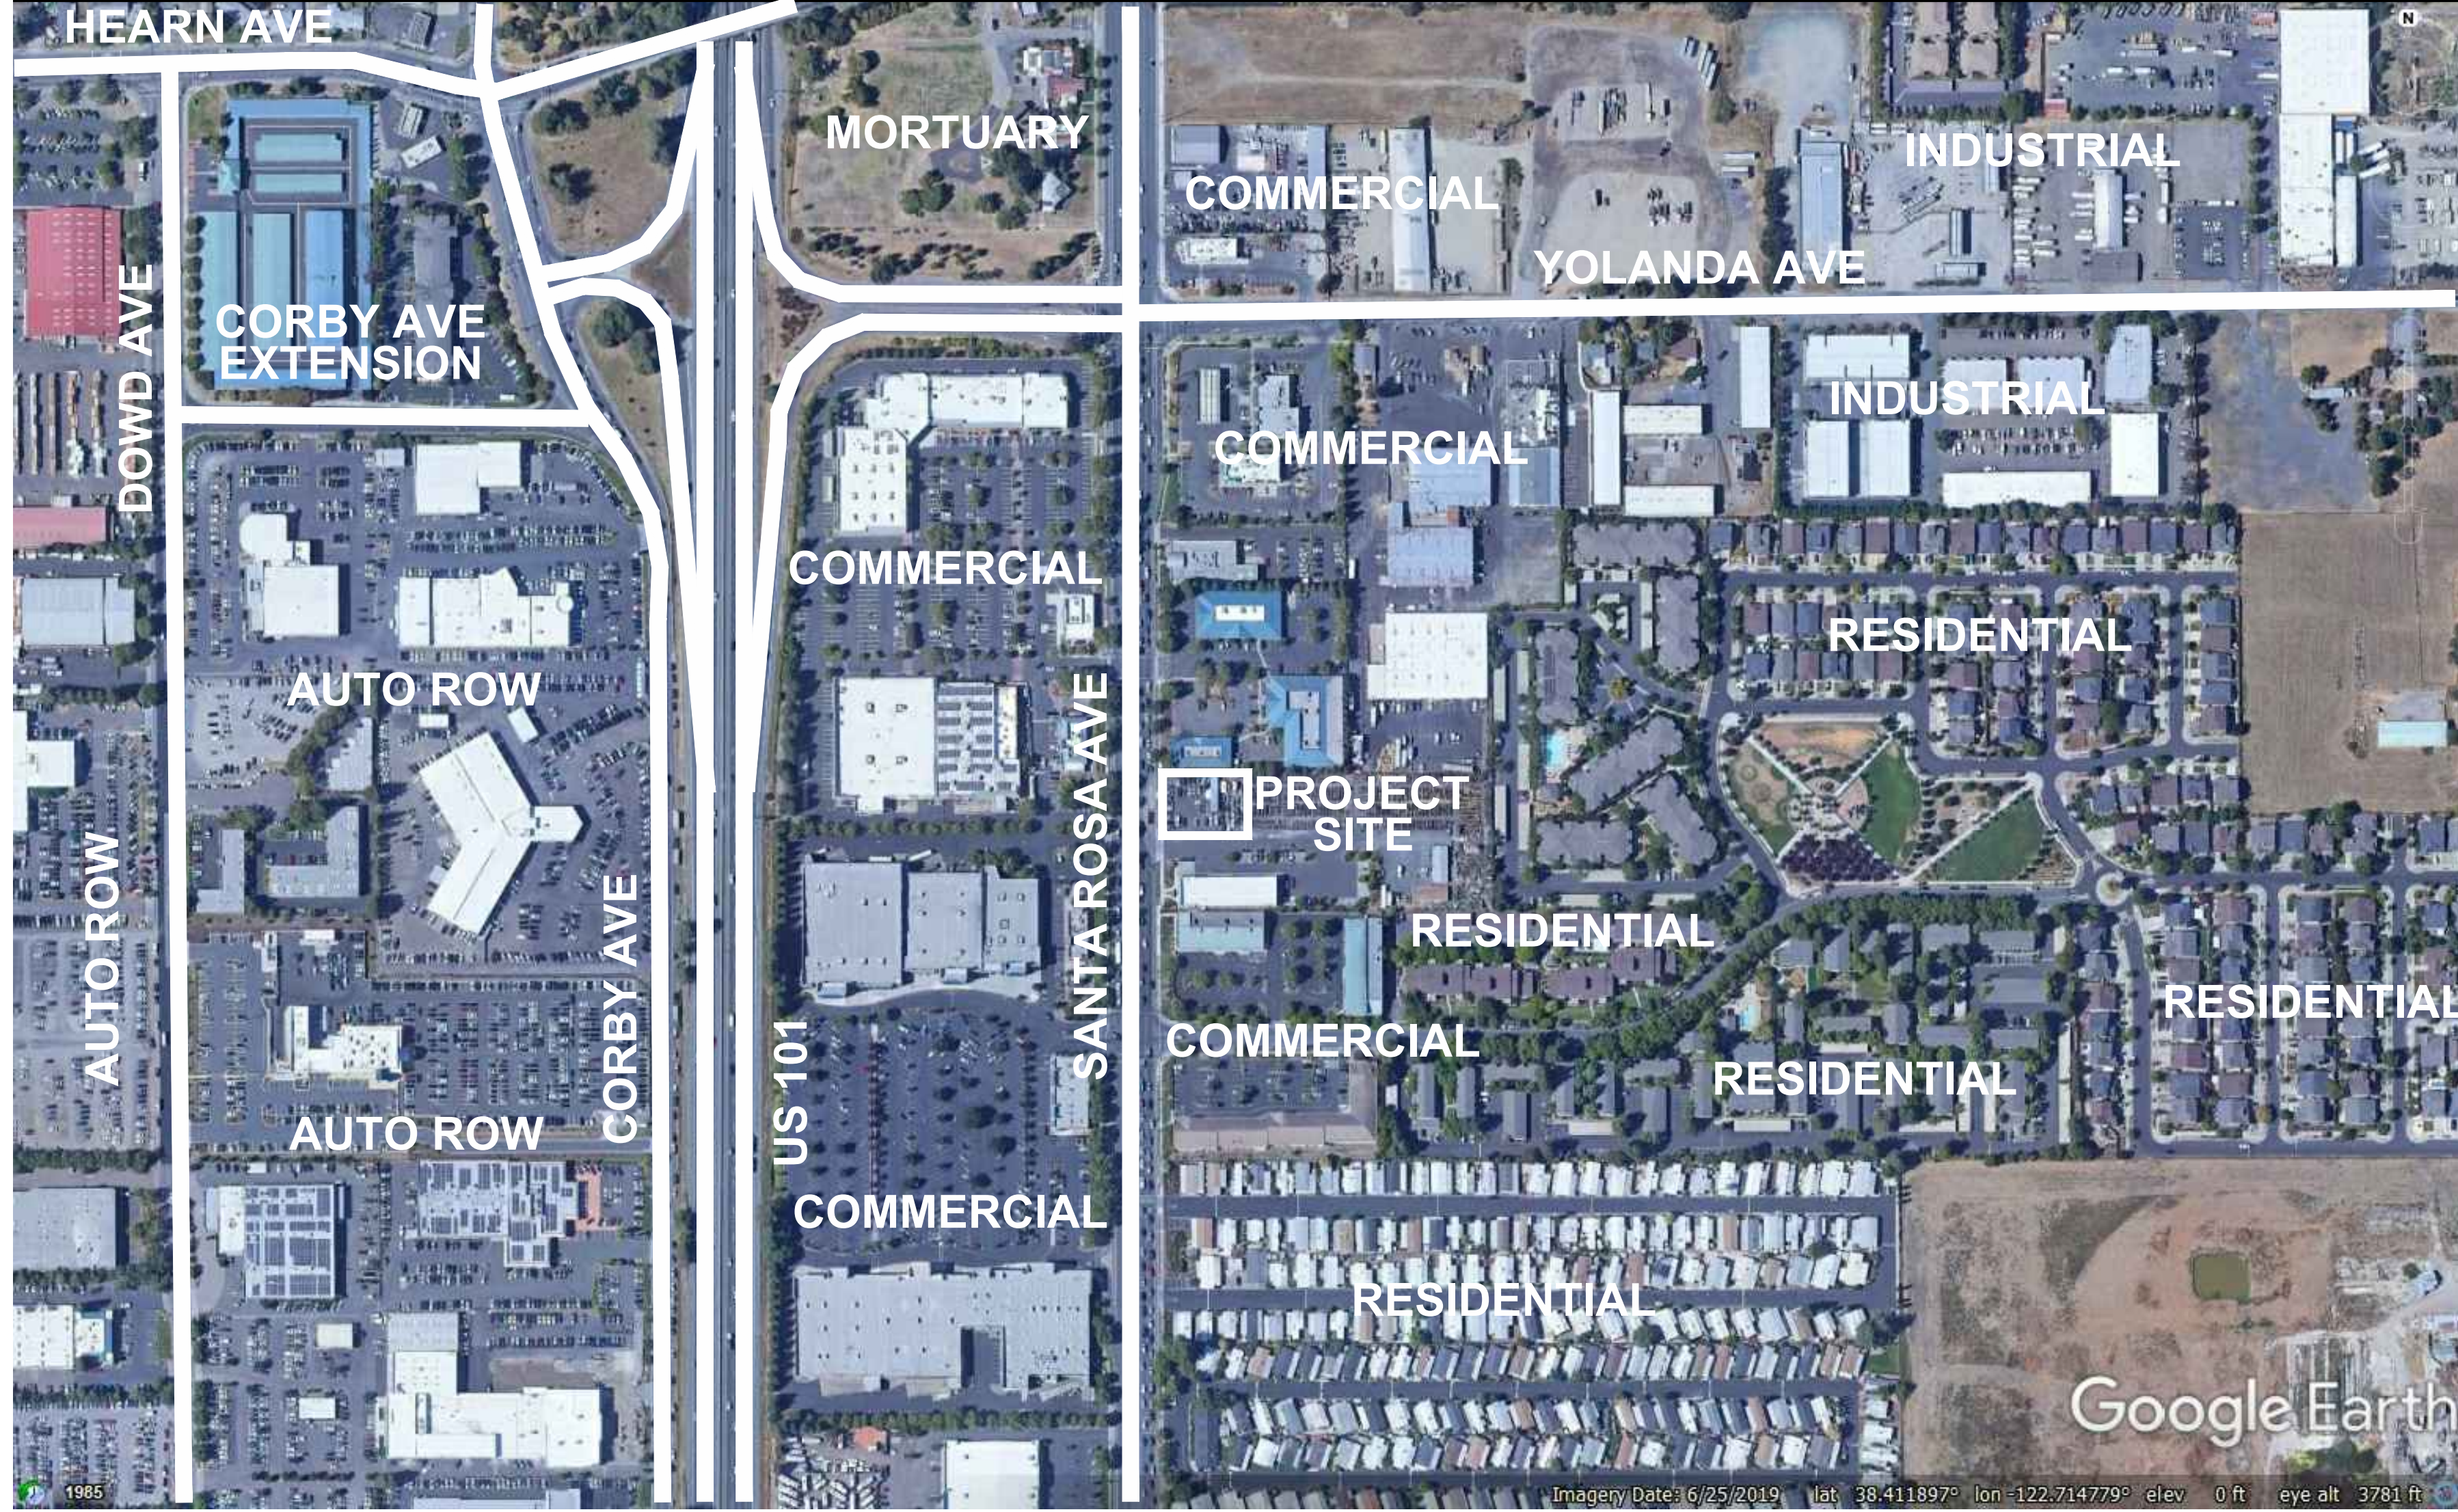

New Food Truck

El Roy's Express Mex

2728 Santa Rosa Ave.
 Santa Rosa CA 95407
 APN #044-081-037

Owner:
 El Roy's Express Mex Inc.
 Roy Cabrera
 2661 Santa Rosa Ave. #354
 Santa Rosa CA 95407
 (707) 304-1596

 NORTH
 Vicinity Map
 No Drawing Scale

 NORTH
 Neighborhood Context Map
 NO DRAWING SCALE

Sheet Index:

A1.1	Title Sheet, Vicinity Map, Neighborhood Context Map
A1.2	Site Plan
A1.3	Site Photos

Hedgpeth
 ARCHITECTS
 2321 Belhards Drive
 Santa Rosa, California
 95405
 Phone 707 523 7010
 Fax 707 542 2328

Proposed Food Truck in Santa Rosa for
 EL ROY'S EXPRESS MEX
 ROY CABRERA, OWNER
 PROJECT LOCATION:
 2728 SANTA ROSA AVE, SANTA ROSA, CA 95407
 OFFICE MAILING ADDRESS: 2661 SANTA ROSA AVE, #354, SANTA ROSA, CA 95407

NOT FOR CONSTRUCTION
 Sheet
A1.1
 of -

VIEW FROM NW CORNER OF LOT

VIEW FROM SW CORNER OF LOT

VIEW FROM SE CORNER OF LOT

VIEW FROM NE CORNER OF LOT

NOT FOR CONSTRUCTION