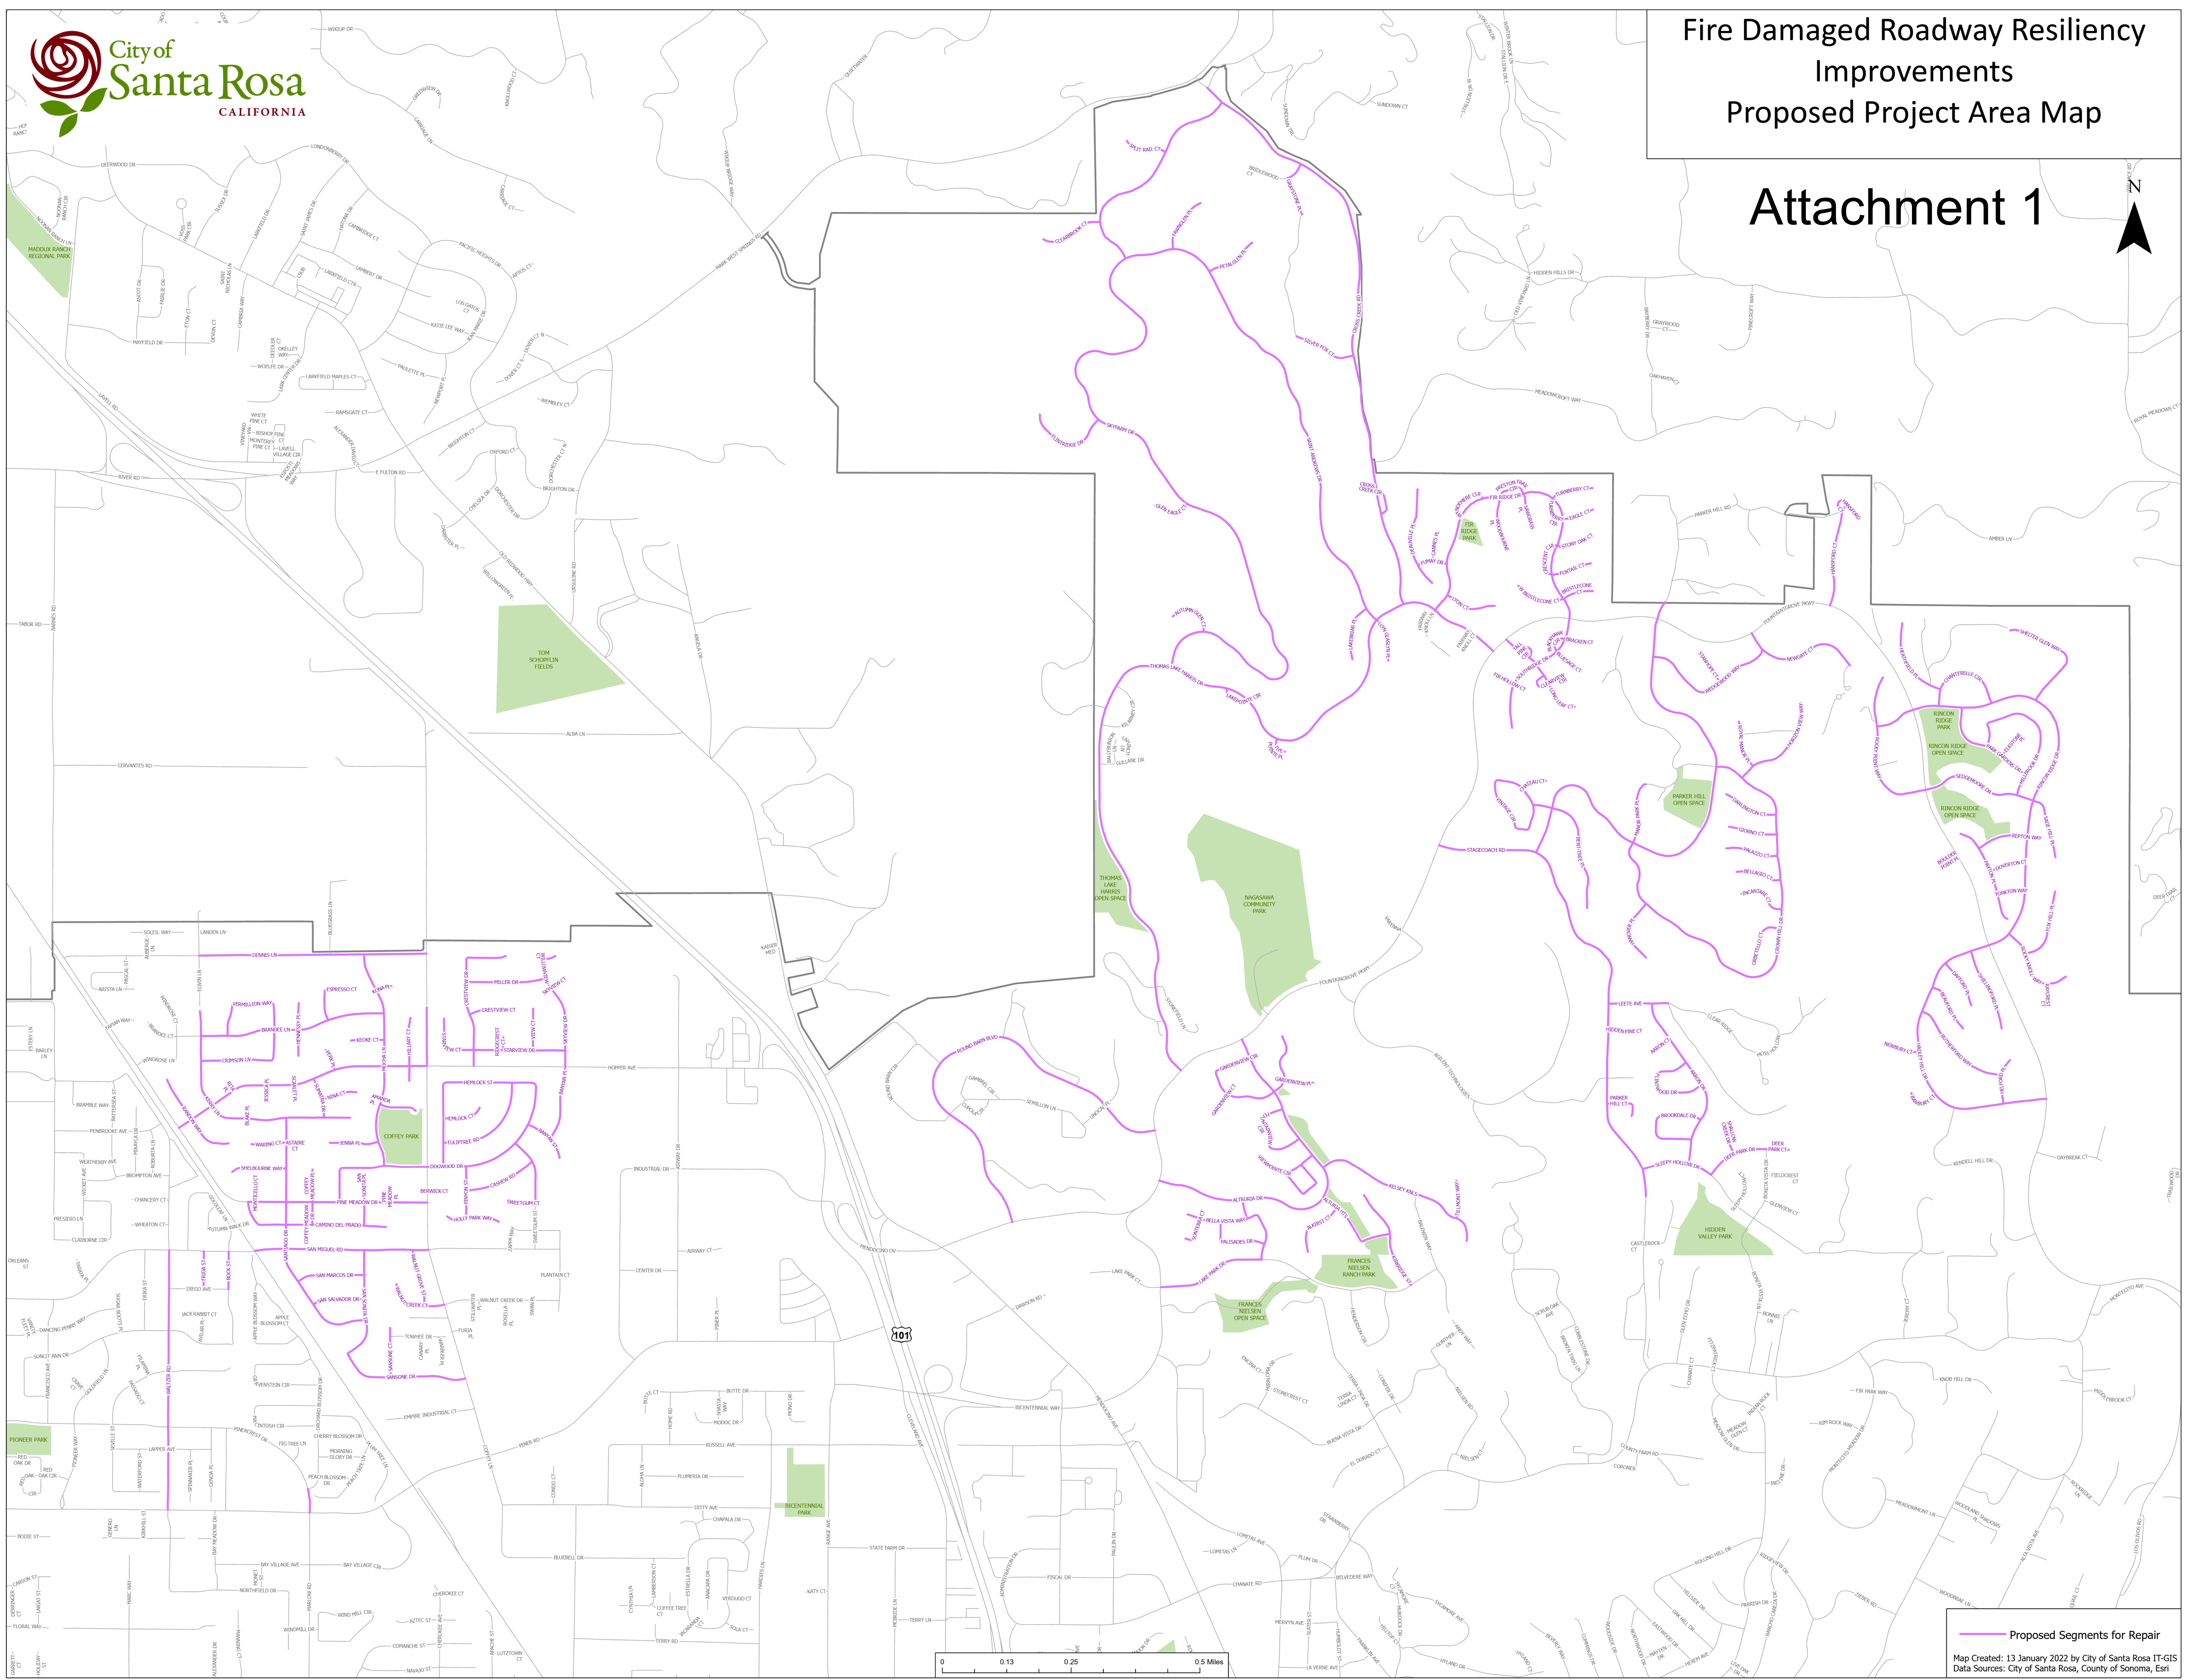

Attachment 1

 Proposed Segments for Repair
 Map Created: 13 January 2022 by City of Santa Rosa IT-GIS
 Data Sources: City of Santa Rosa, County of Sonoma, Esri