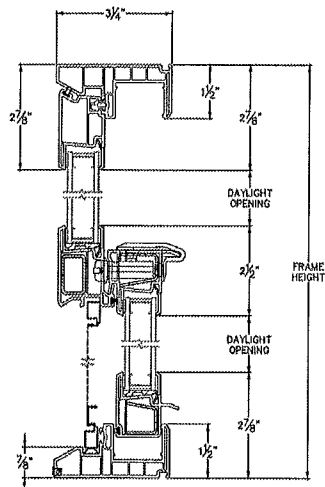

Single Hung Window

Block Frame

(Tuscany only)

CAD File Scale	View	File Name	Units
NTS	Horizontal & Vertical	8220T-02.SH	Inch

SINGLE HUNG SERIES 8220

HEAD & SILL