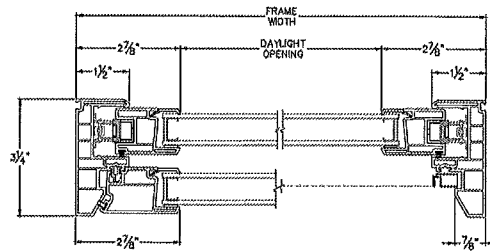

Single Hung Window

Block Frame

(Tuscany only)

CAD File Scale	View	File Name	Units
NTS	Horizontal & Vertical	8220T-02.SH	Inch

SINGLE HUNG SERIES 8220

JAMBS