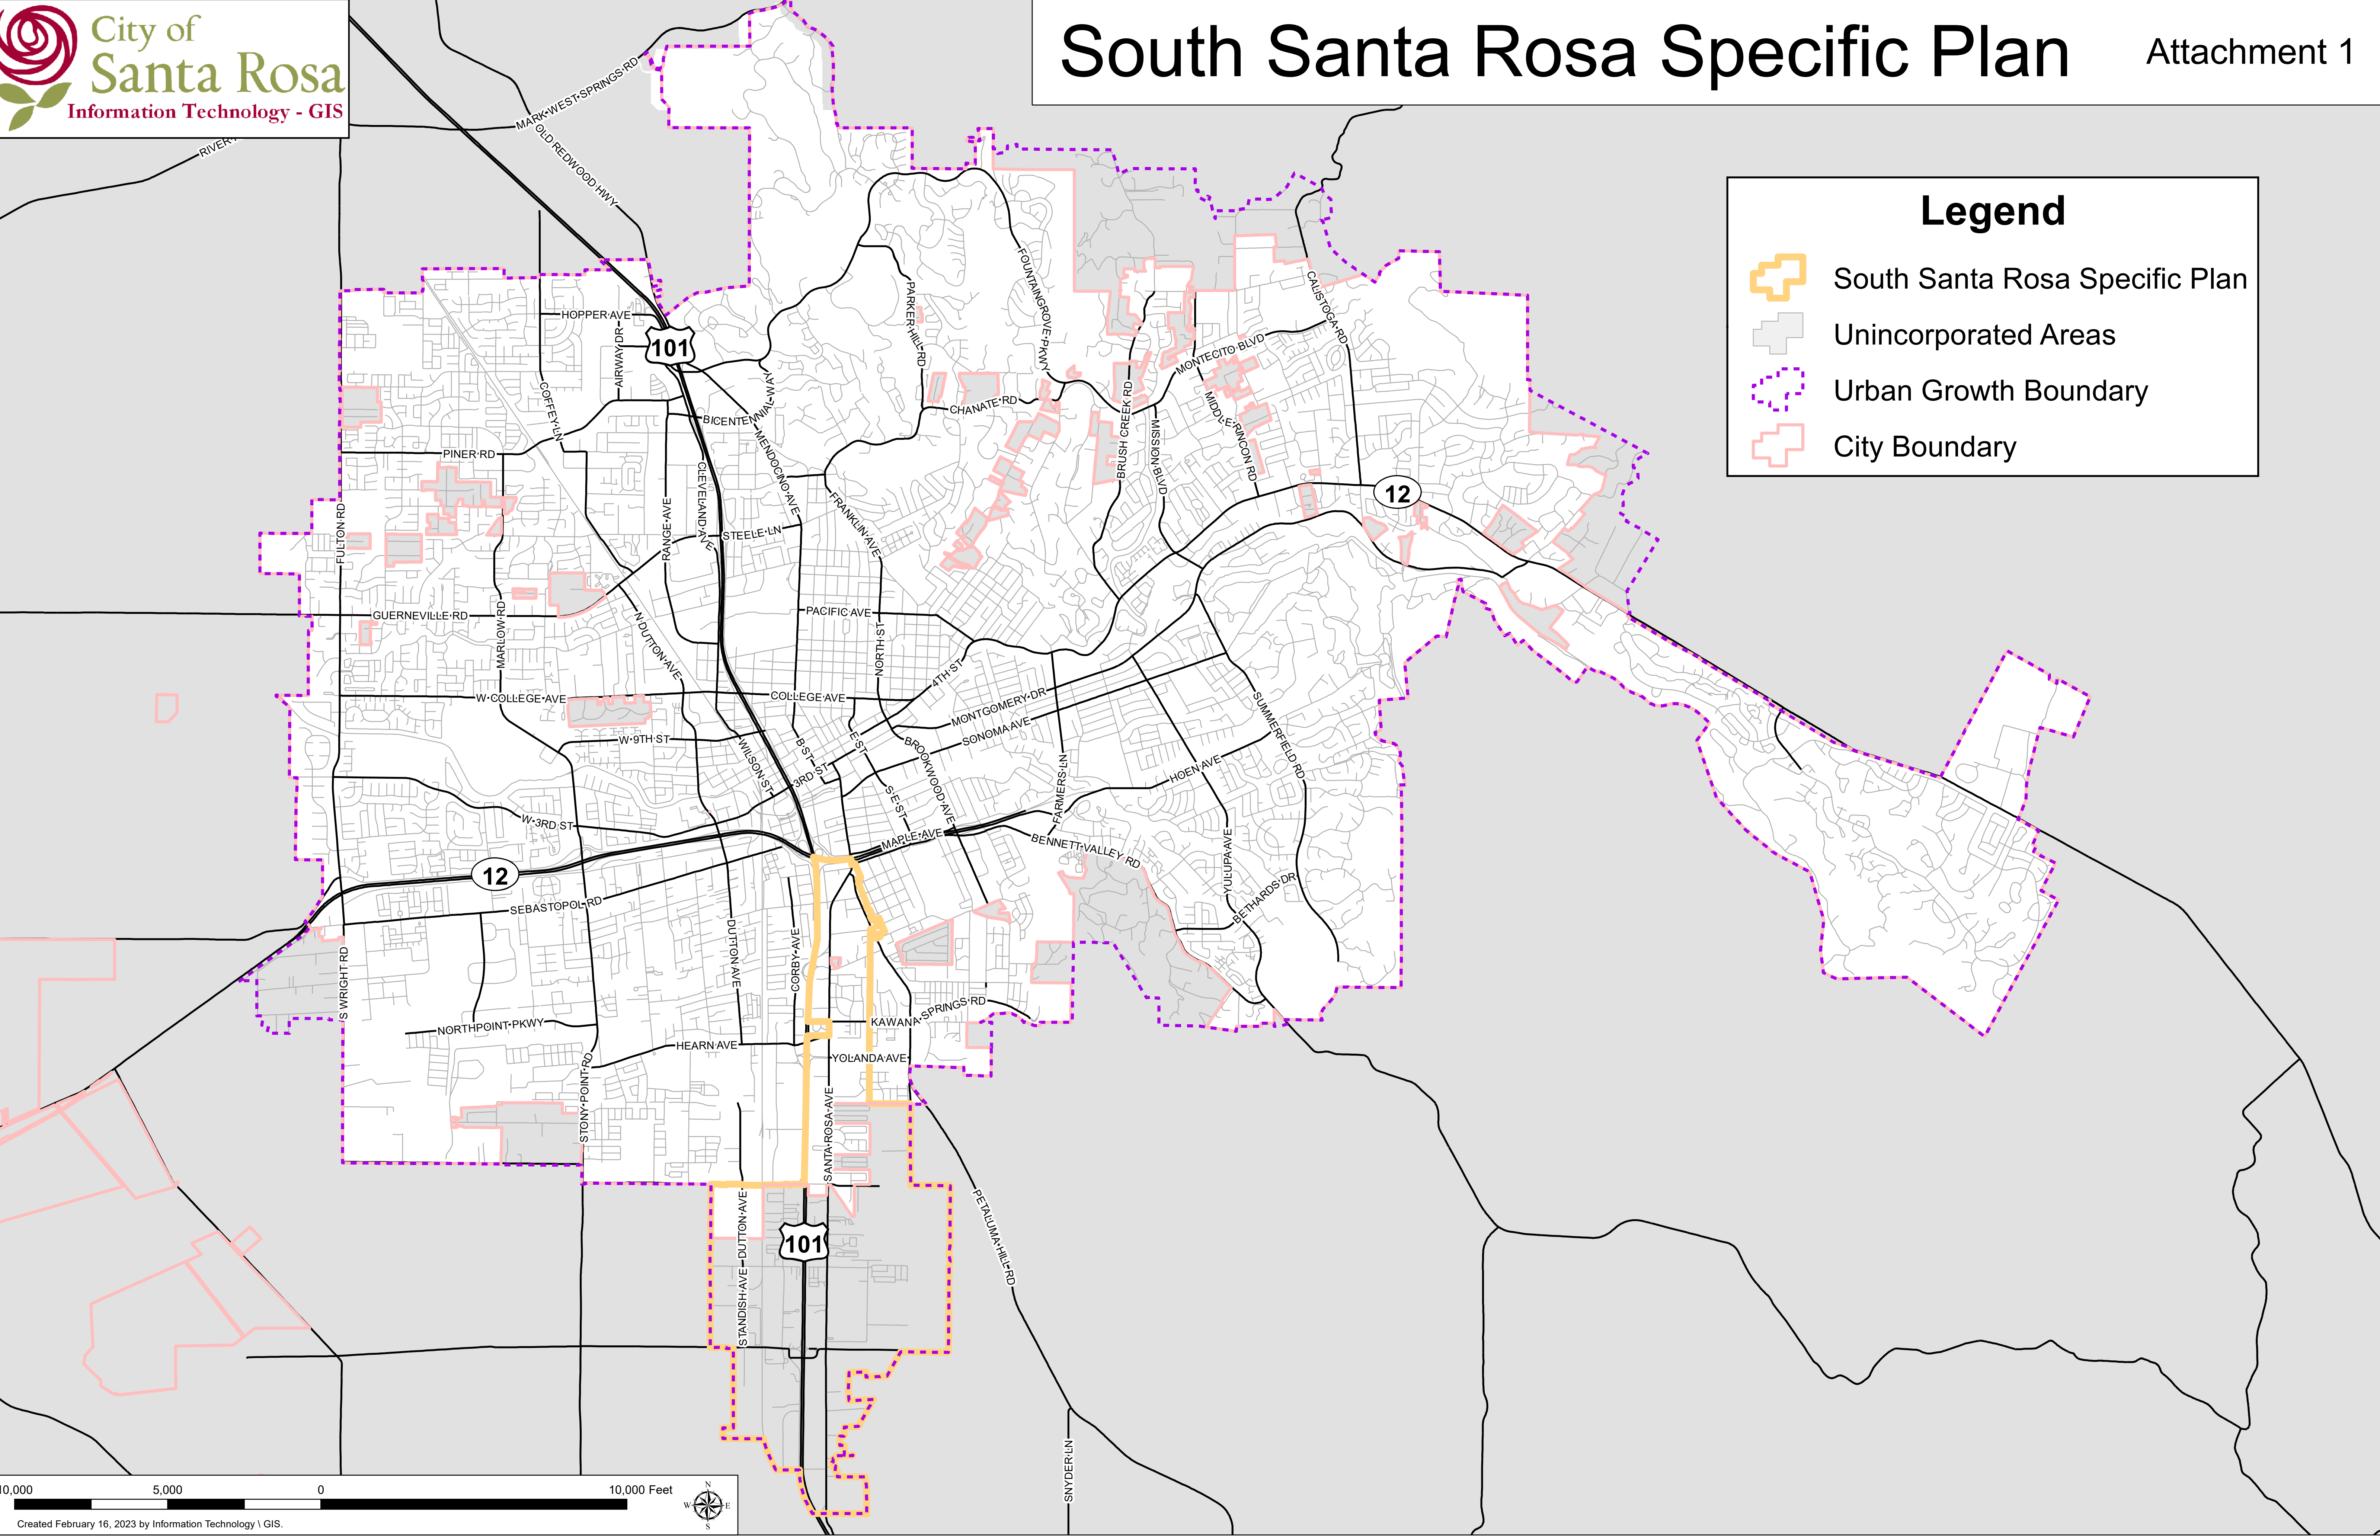

Legend

-  South Santa Rosa Specific Plan
-  Unincorporated Areas
-  Urban Growth Boundary
-  City Boundary

Legend

-  South Santa Rosa Specific Plan
-  Urban Growth Boundary
-  Unincorporated Areas
-  City Boundary
-  Parcels