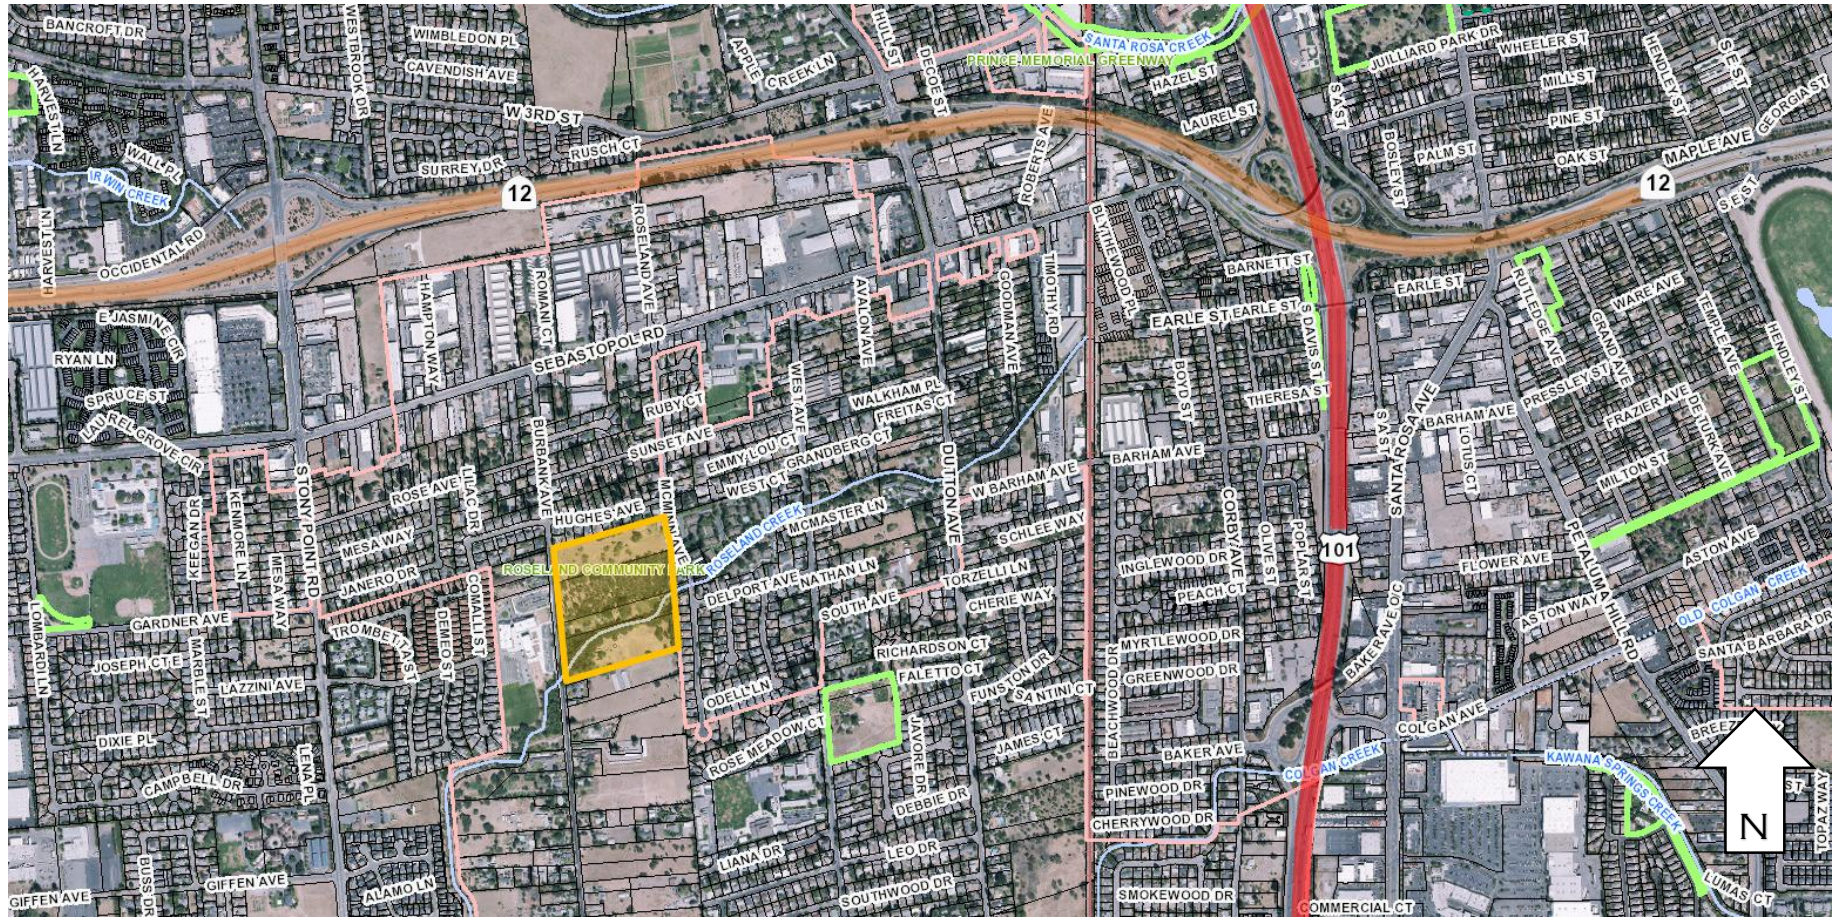

# ROSELAND CREEK COMMUNITY PARK LOCATION MAP

**LEGEND:**

= ROSELAND CREEK COMMUNITY PARK SITE LOCATION, 1027 MCMINN, 1360 BURBANK, 1400 BURBANK AVENUES, SANTA ROSA, CA 95407