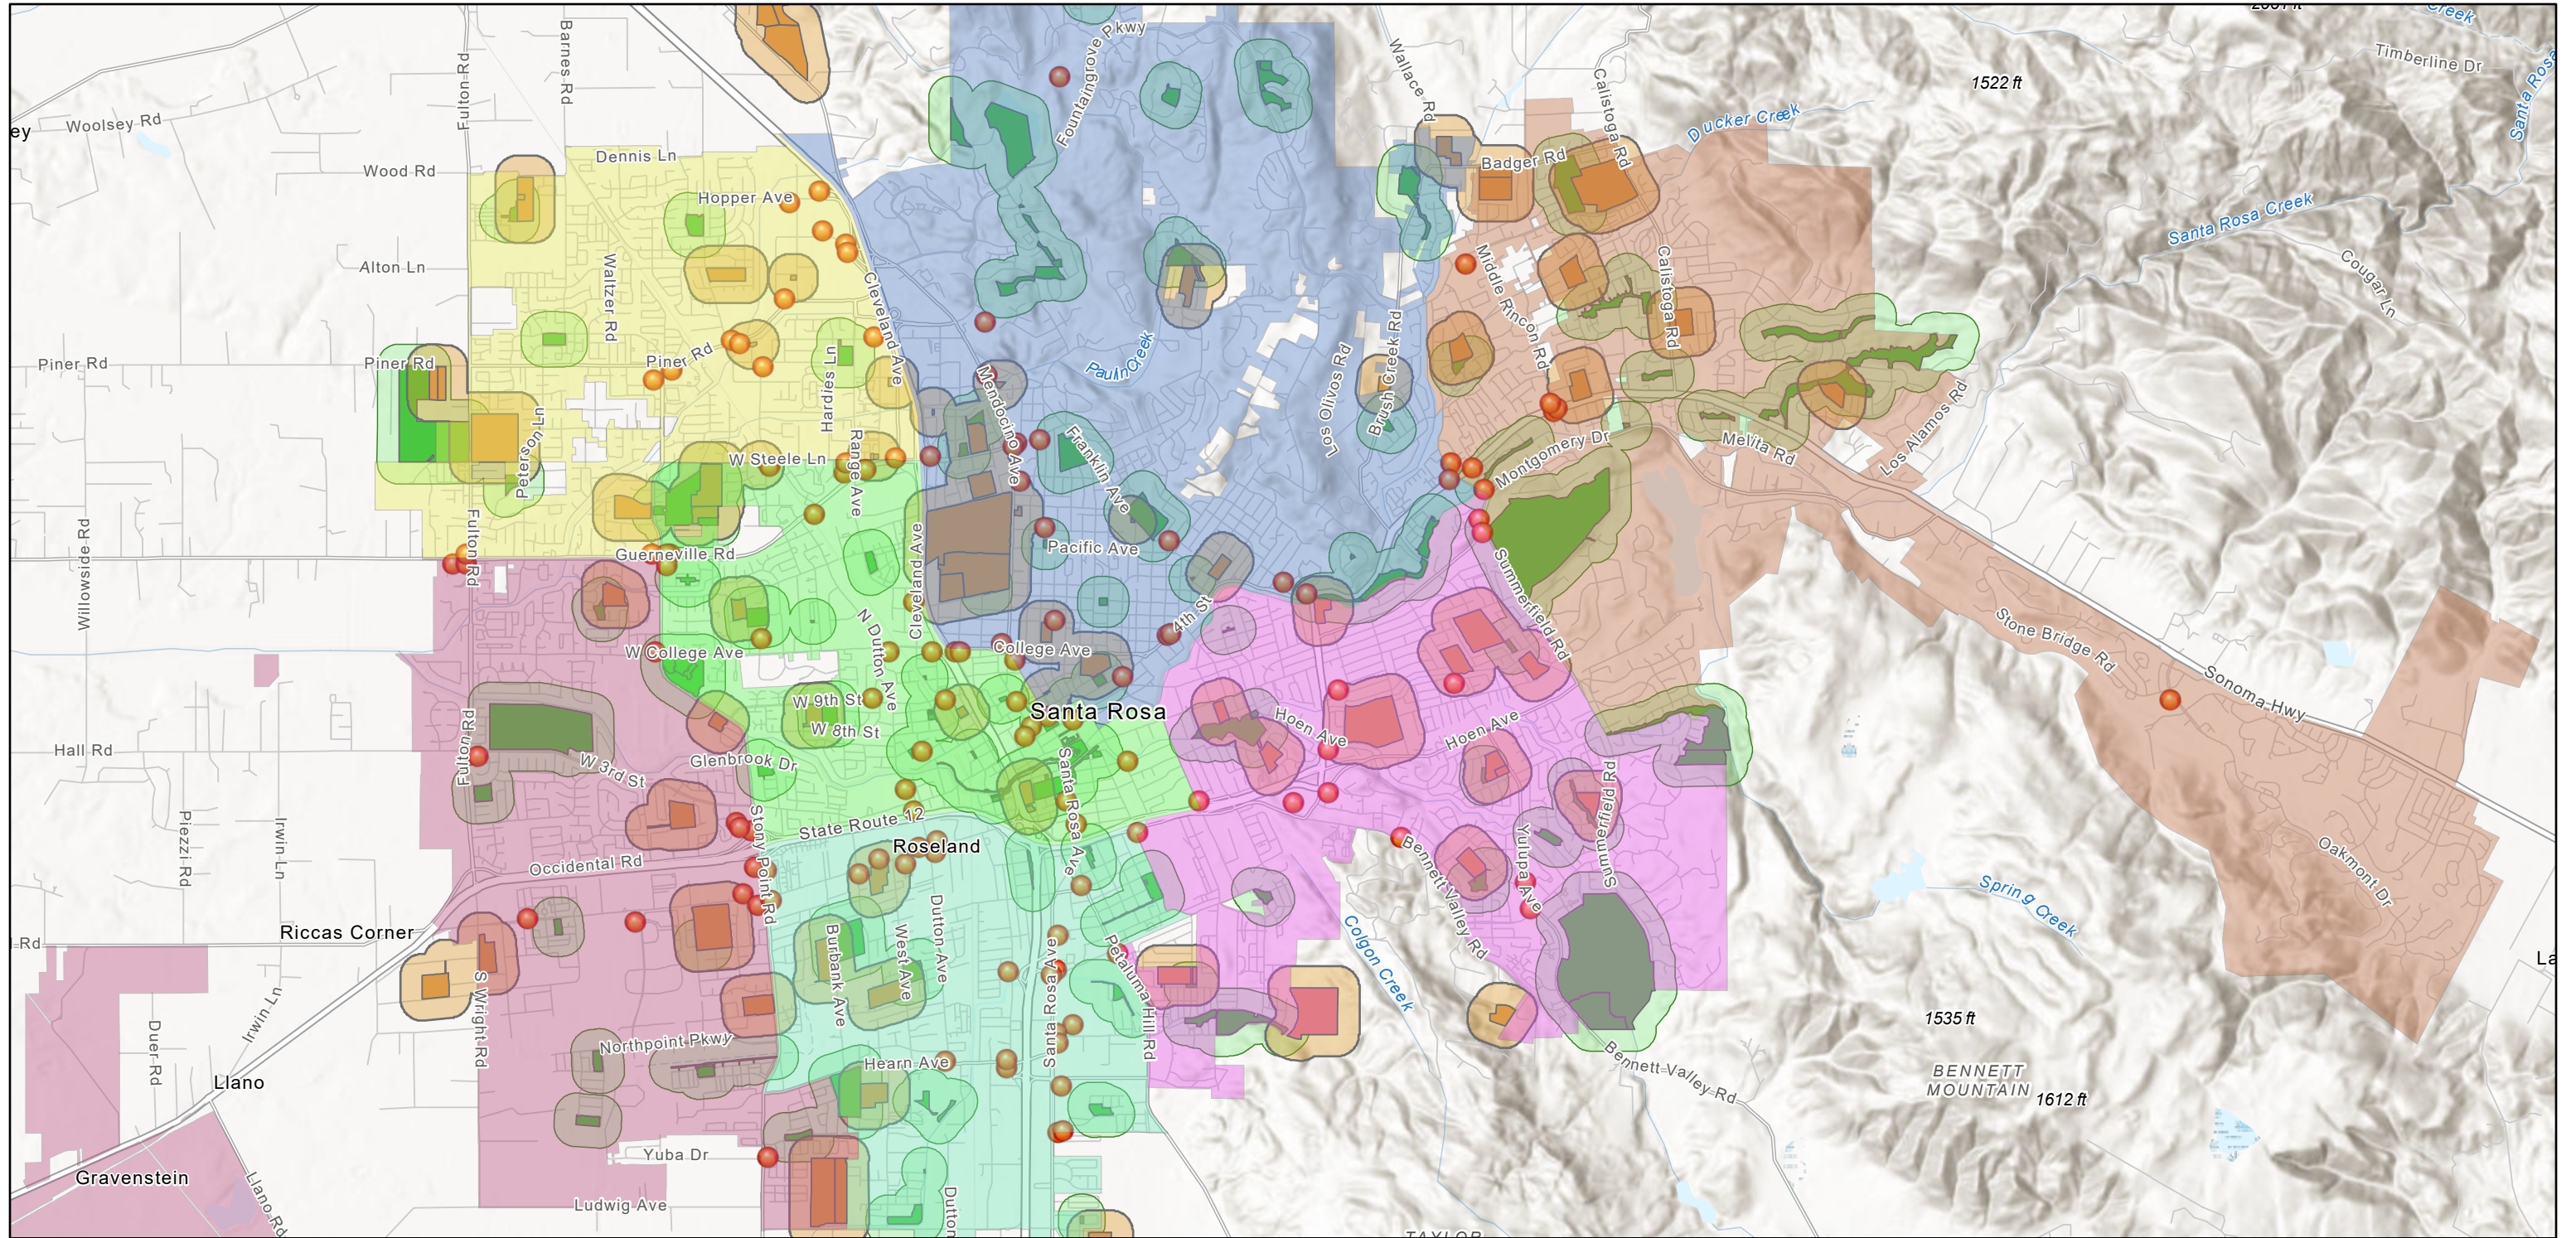

Parks and Schools 600 ft Buffer Map

5/21/2024

1:67,309

Esri, NASA, NGA, USGS, FEMA, City of Santa Rosa, California State Parks, Esri, TomTom, Garmin, SafeGraph, GeoTechnologies, Inc, METI/NASA, USGS, Bureau of Land Management, EPA, NPS, USDA, USFWS