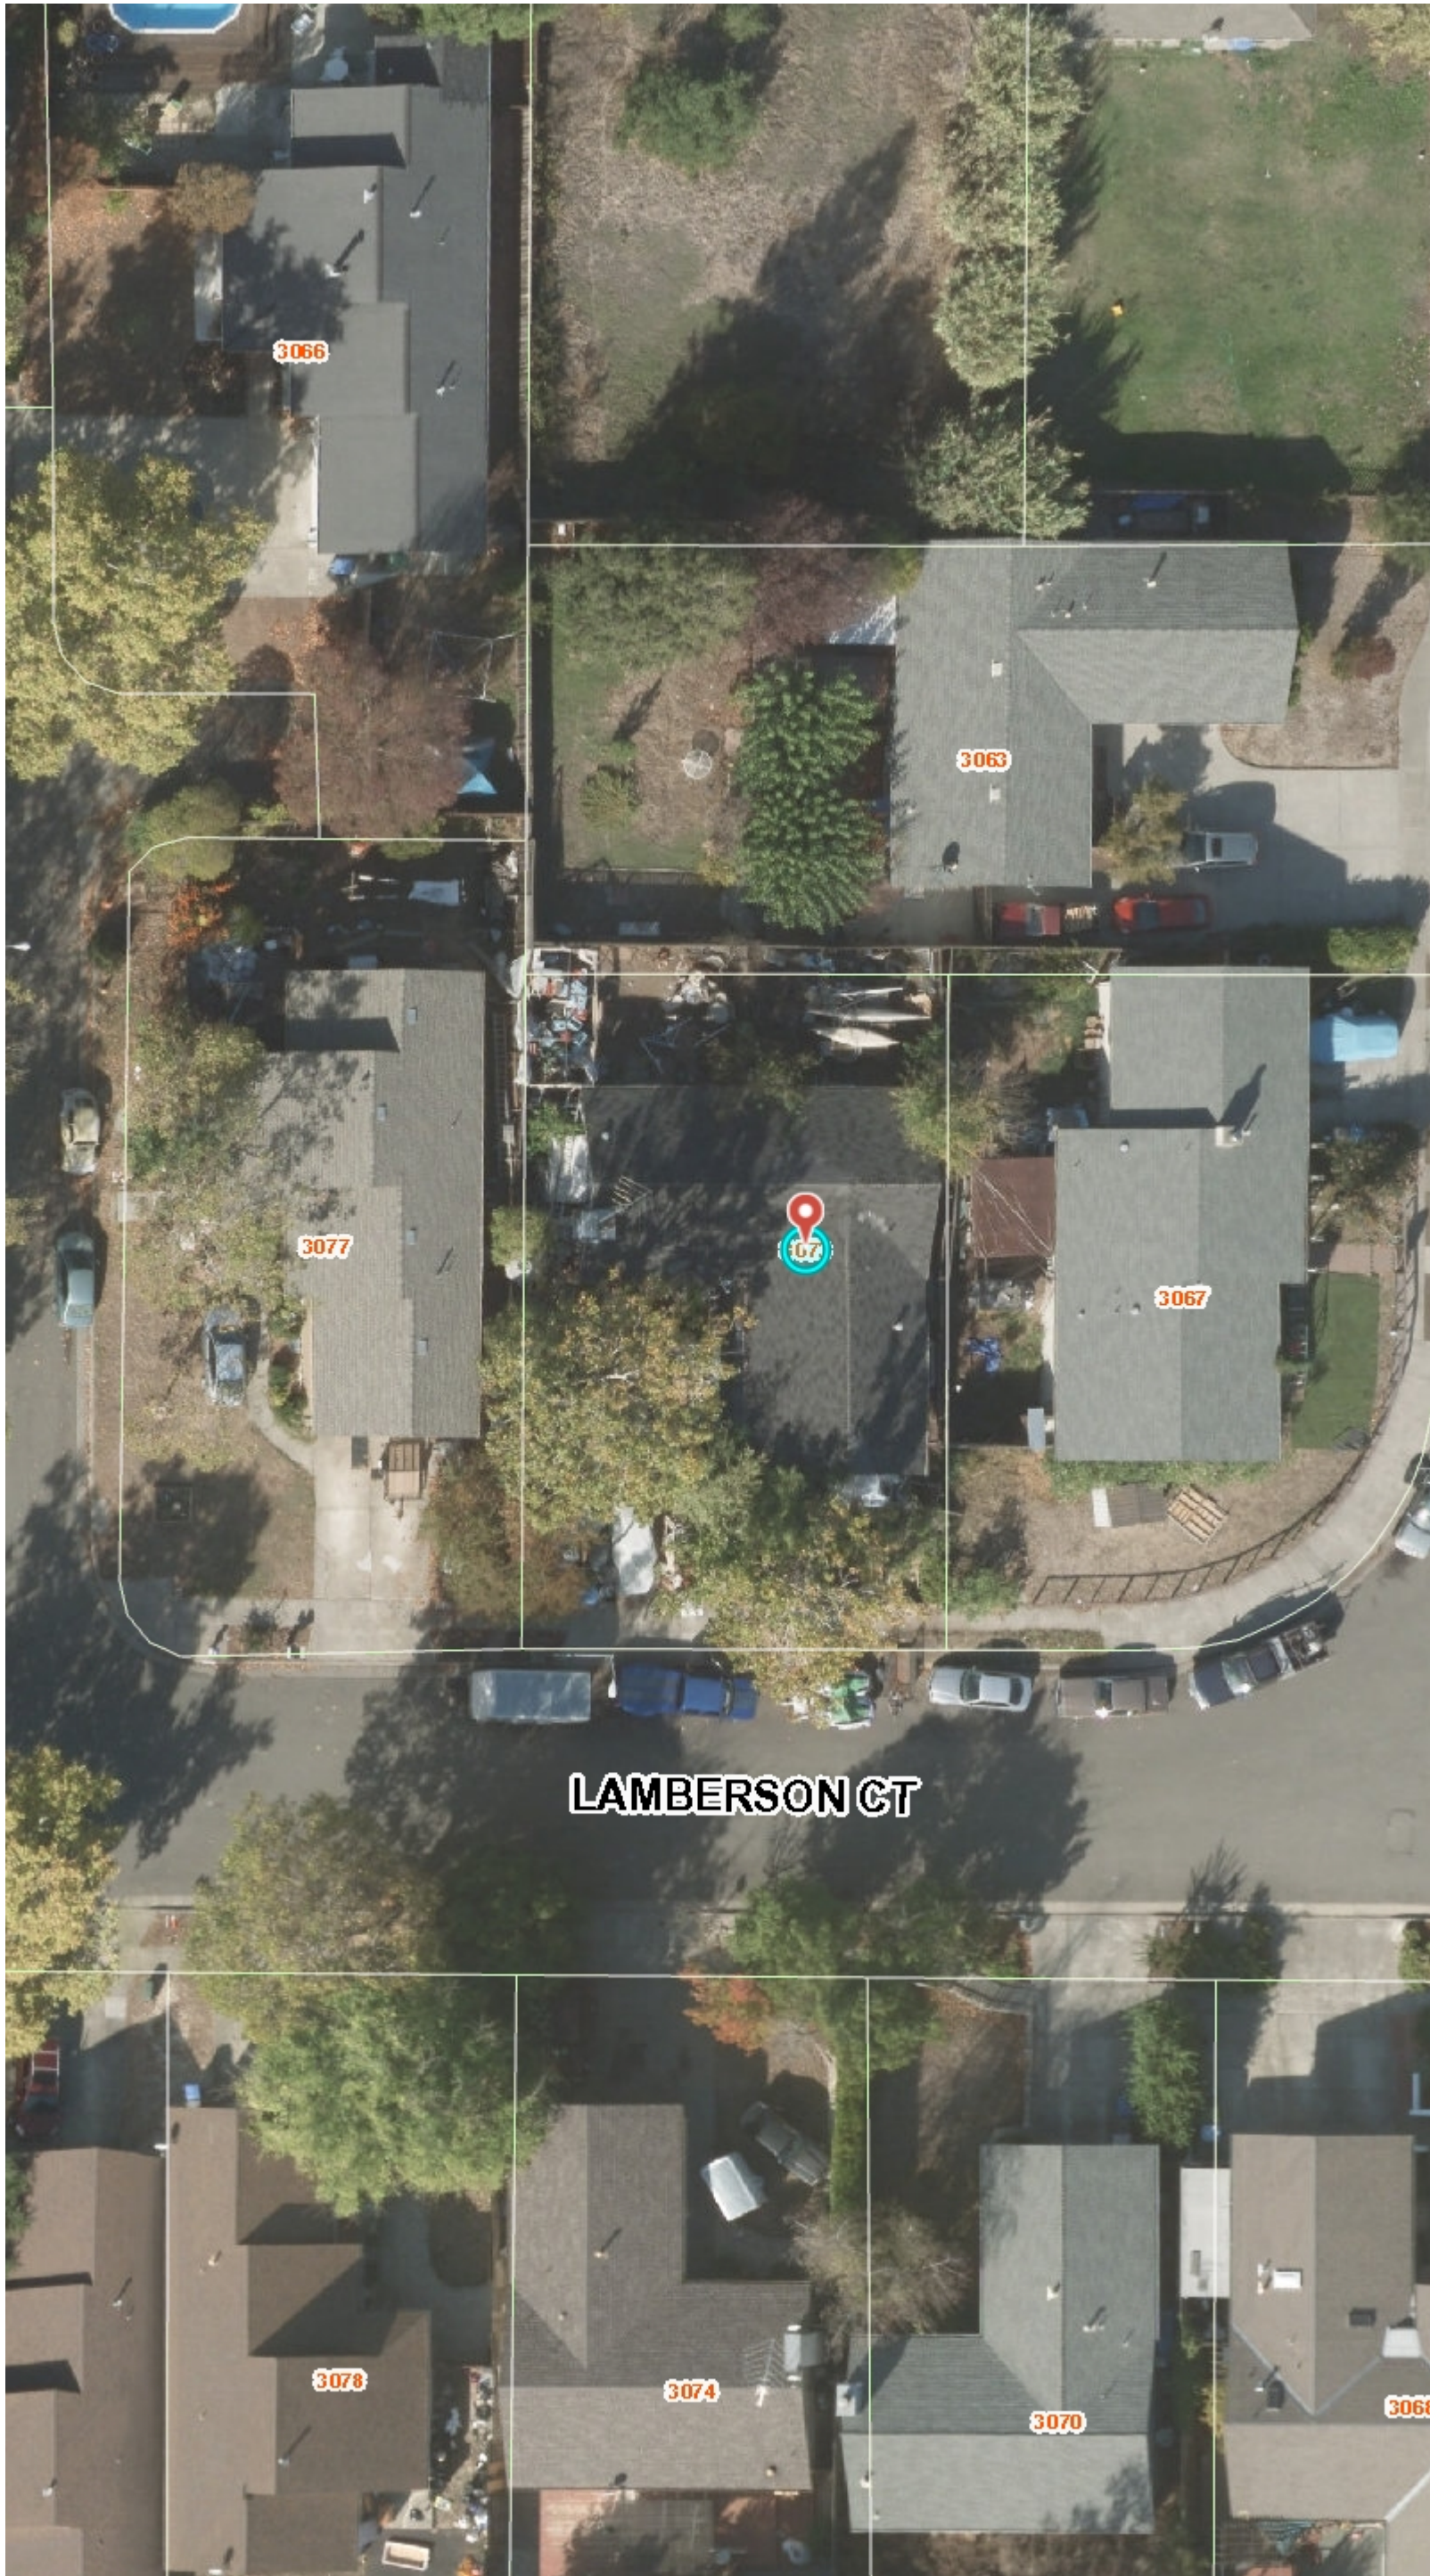

Attachment 5

Legend

- City Limits
- Lakes
- Creeks
 - Unknown
 - Surface
 - ... Subsurface
- Parks
 - STATE OR REGIONAL
 - COMMUNITY
 - NEIGHBORHOOD
 - PLAZA
 - RECREATION FACILITY
 - TRAIL
 - OPEN SPACE
 - HISTORIC
 - BEACH
- Parcels Green
- Parcels

1: 300

Notes

3073 Lamberson Ct

0.0 0 0.00 0.0 Miles

NAD_1983_StatePlane_California_II_FIPS_0402_Feet

This map is a user generated static output from an Internet mapping site and is for reference only. Data layers that appear on this map may or may not be accurate, current, or otherwise reliable.

THIS MAP IS NOT TO BE USED FOR NAVIGATION

3073 Lamberson Ct

Legend

- City Limits
- Lakes
- Creeks
 - Unknown
 - Surface
 - Subsurface
- Parks
 - STATE OR REGIONAL
 - COMMUNITY
 - NEIGHBORHOOD
 - PLAZA
 - RECREATION FACILITY
 - TRAIL
 - OPEN SPACE
 - HISTORIC
 - BEACH
- Parcels

THIS MAP IS NOT TO BE USED FOR NAVIGATION