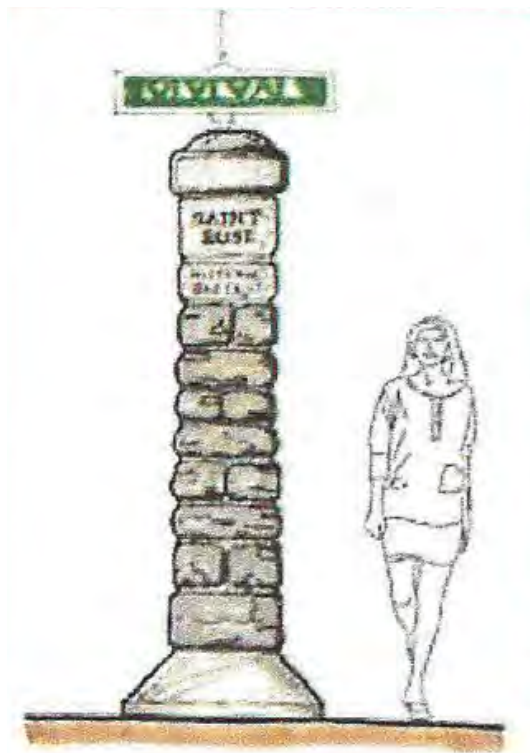

ST. ROSE HISTORIC NEIGHBORHOOD  
GATEWAY MONUMENT

**CONCEPTUAL LOCATION EXHIBIT  
ST. ROSE HISTORIC NEIGHBORHOOD GATEWAY MONUMENT**

**CARITAS VILLAGE  
CITY OF SANTA ROSA, CALIFORNIA**

**JUNE 25, 2020**

# GATEWAY MONUMENT

St. Rose and Cherry Street  
Neighborhood Gateway

Design from Northern  
Downtown Pedestrian Linkage Study. NTS.