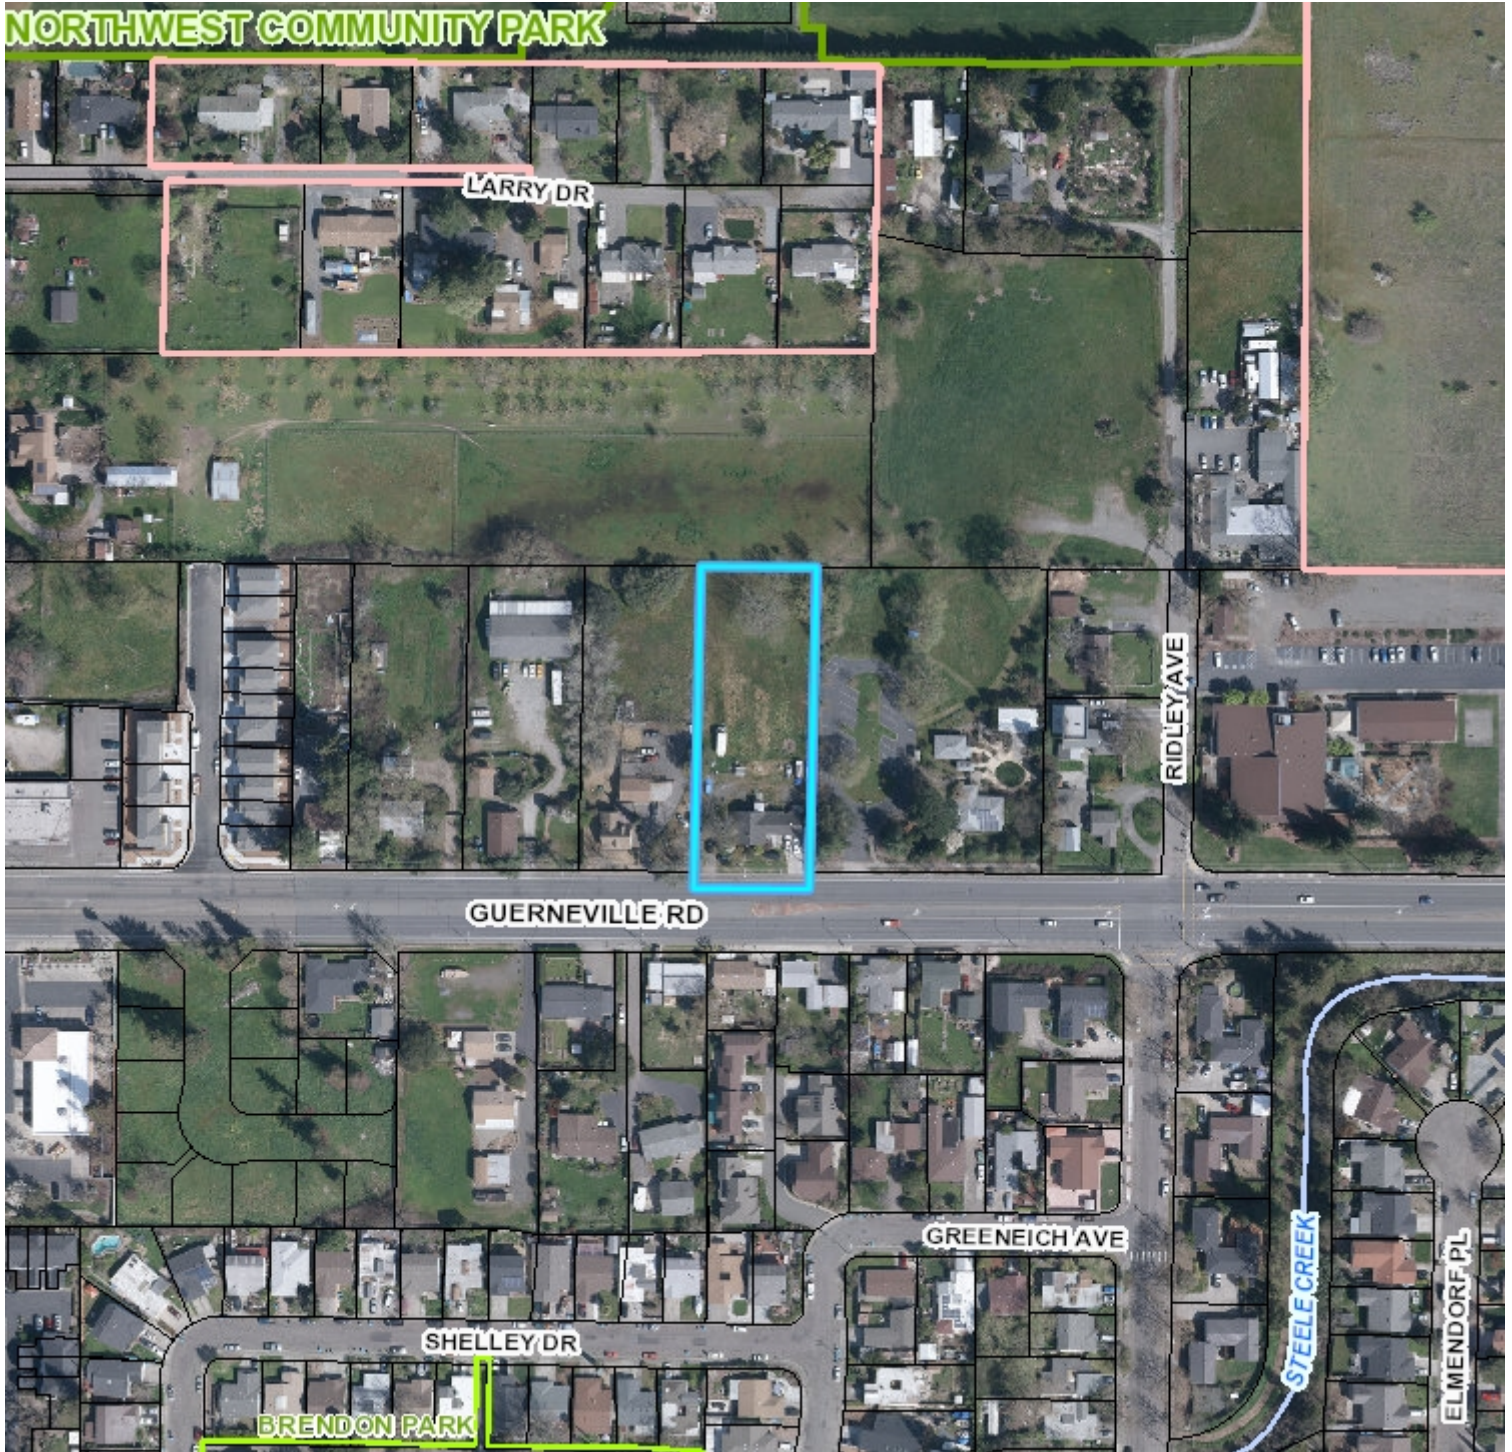

Location Map - 1665 Guerneville Road

**Guerneville Road Homes
Rezoning & Small Lot Subdivision
File No. PRJ18-089**

4/18/2019

Scale 1: 2,400

0 Miles 0.04