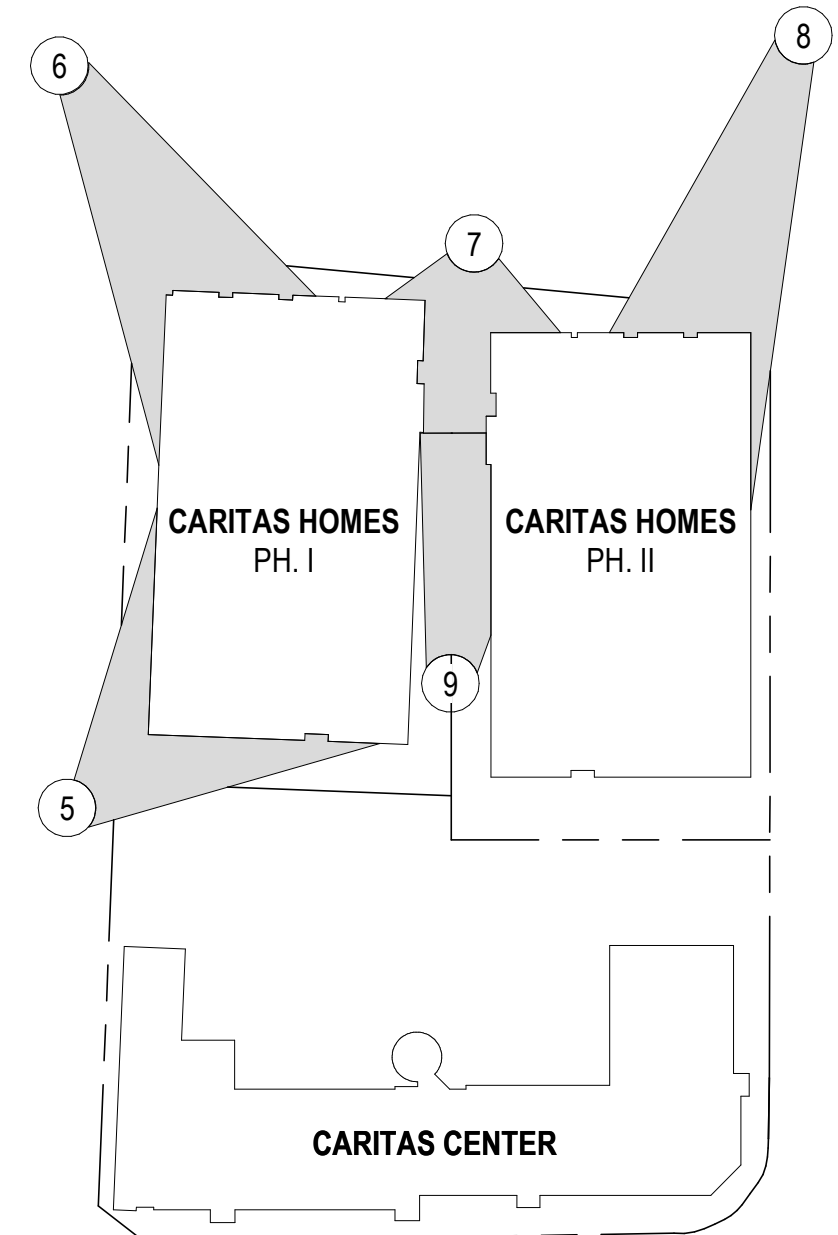

MEWS INTERIOR 9

7TH AND A ST 8

ALTERNATE VIEW: HOMES ENTRANCE (7TH ST) 7

ALTERNATE VIEW: 7TH AND MORGAN ST 6

MORGAN ST 5

KEY PLAN

**CARITAS VILLAGE**  
 CARITAS VILLAGE, SANTA ROSA CA

STAMP:

JOB NUMBER: 1815  
 DRAWN BY: TK  
 CHECKED BY: TB  
 DATE: 7/29/19  
 ALTERNATE: 01/17/19  
 SCALE: 1" = 80'-0"

TITLE:  
**3D VIEWS**

SHEET:  
**A0.02** ALT  
 2 ALTERNATE VIEWS  
 ON 7TH STREET  
 PRELIMINARY - Not for Construction