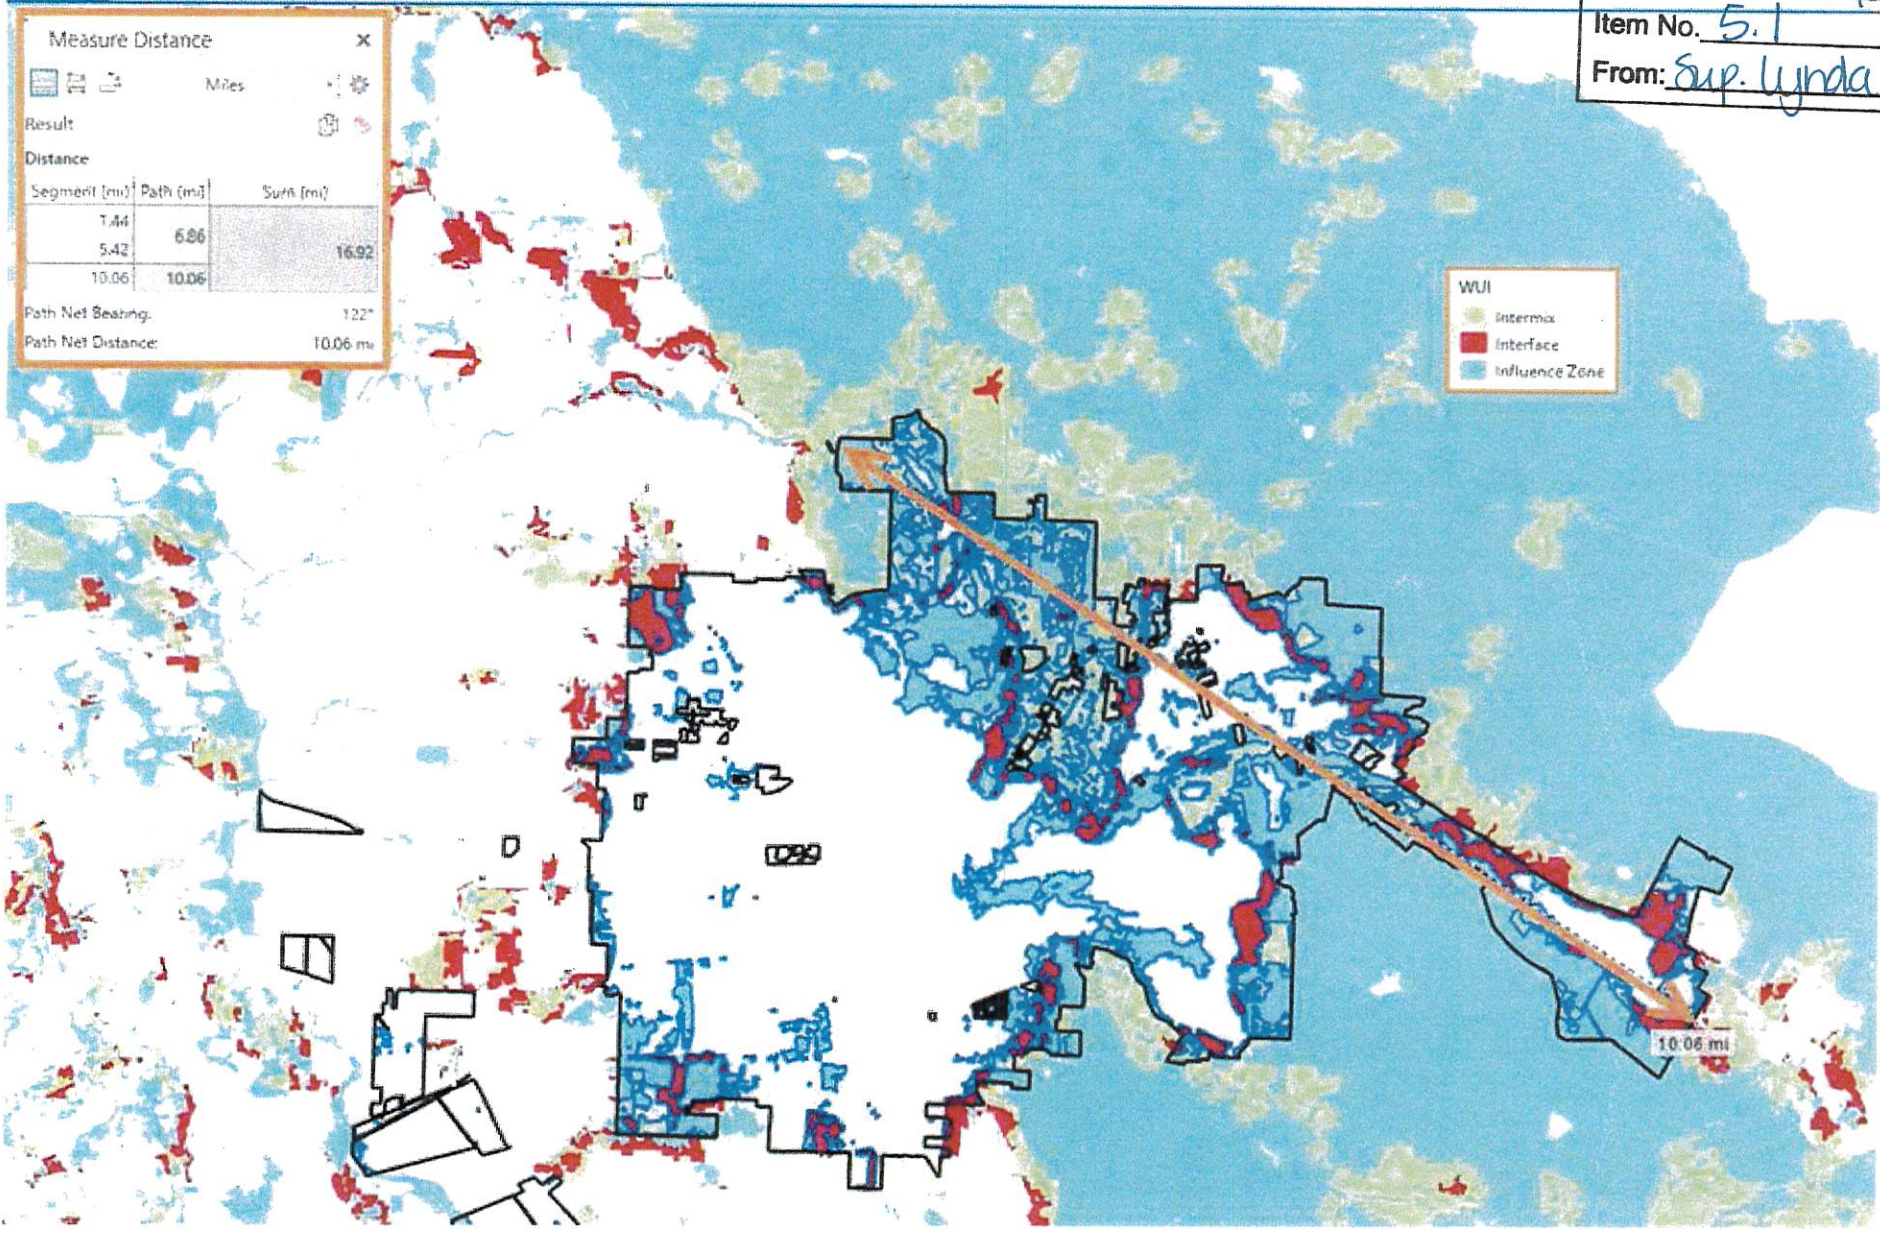

Interface	2,309.67	3.61
Influence Zone	5,780.99	9.03

Rec'd at Meeting 12/3/2019
 Item No. 5.1
 From: Sup. Lynda Hopkins

Measure Distance

Miles

Result

Distance

Segment [mi]	Path [mi]	Sum [mi]
1.44	6.86	
5.42		16.92
10.06	10.06	

Path Net Bearing: 122°
 Path Net Distance: 10.06 mi

WUI

- Interiors
- Interface
- Influence Zone