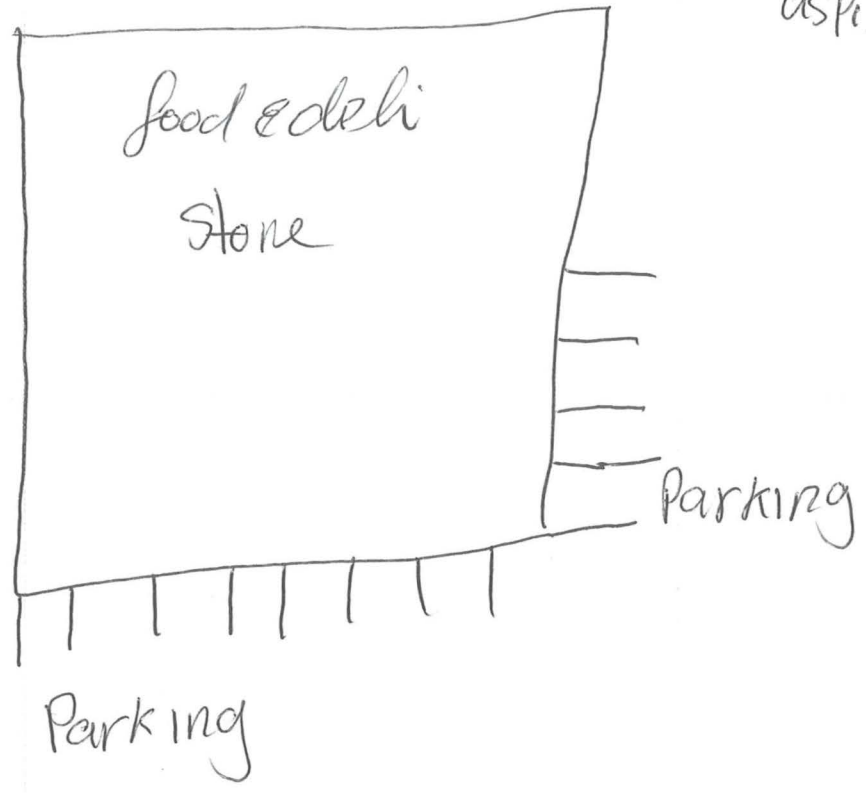

Coffee drive

Exit

Aspiradoras

Aspiradoras

Food truck

3 Parking

45 feet Feet pres

food truck
Summer Cafe

Piner Road

Exit

Exit

3230
Coffee LN

PI