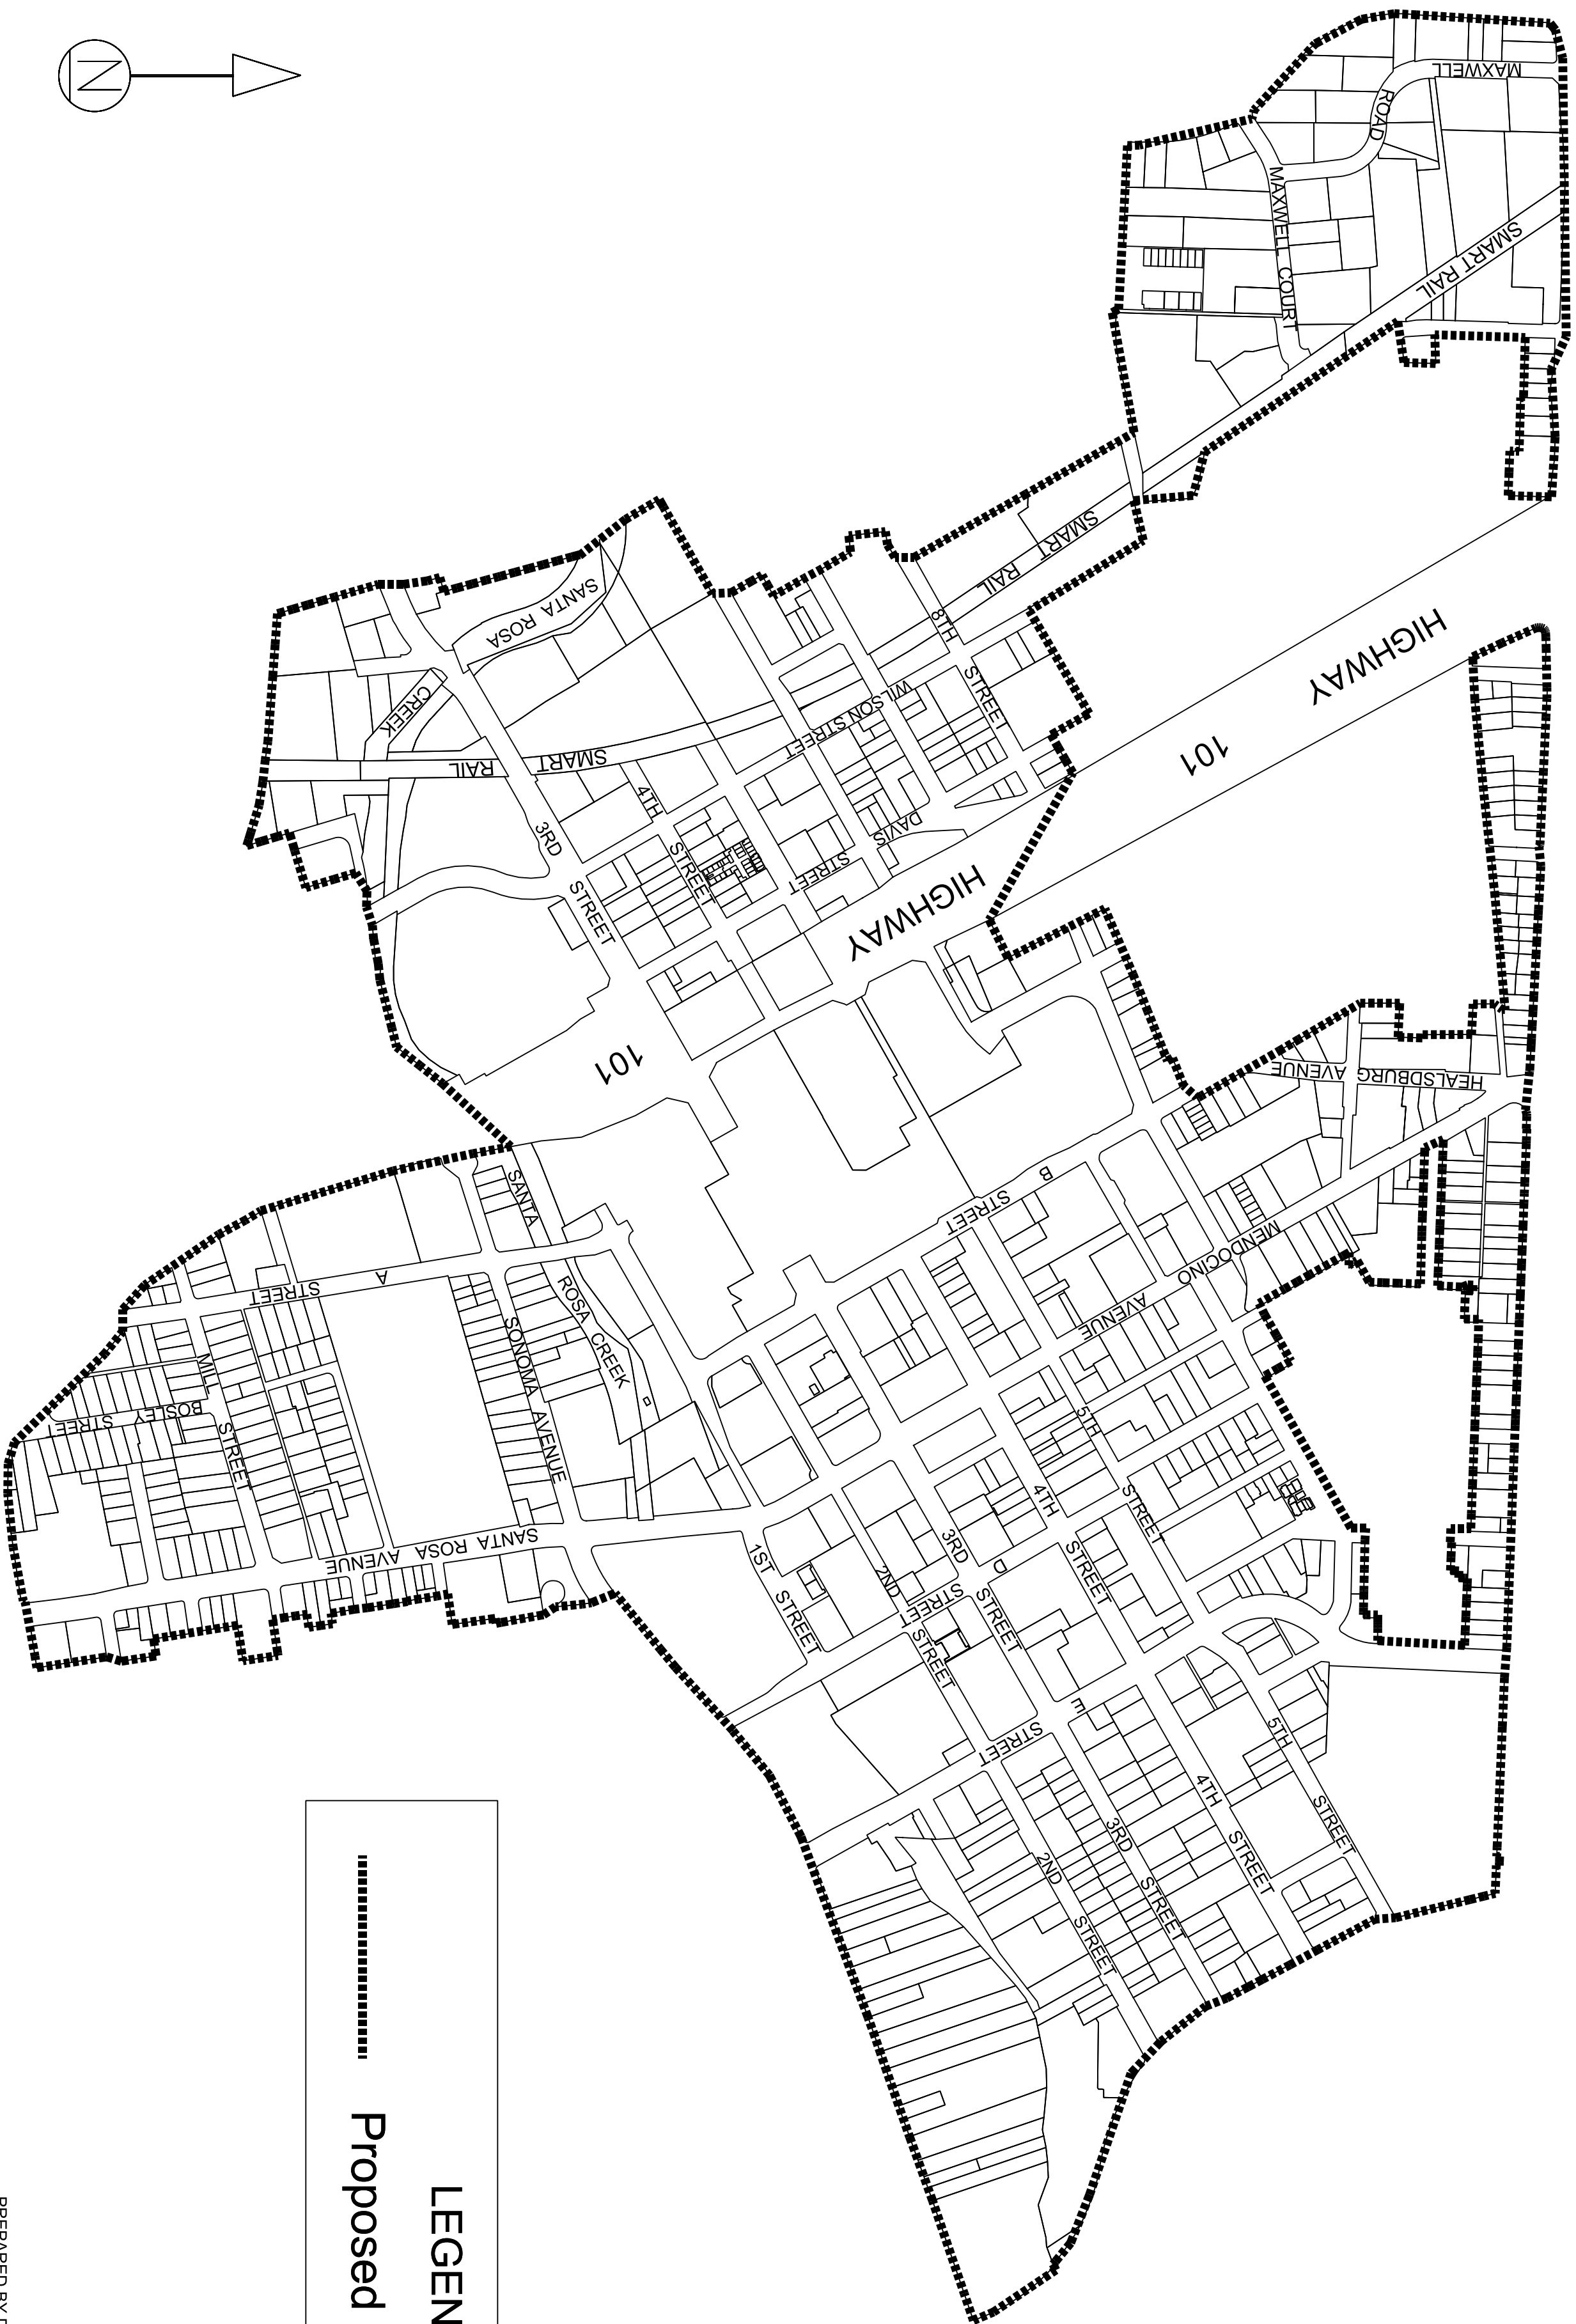

PROPOSED BOUNDARIES OF  
CITY OF SANTA ROSA EIFD  
(DOWNTOWN BUSINESS CORRIDOR)  
COUNTY OF SONOMA, STATE OF CALIFORNIA

**LEGEND**  
..... Proposed Boundaries of EIFD