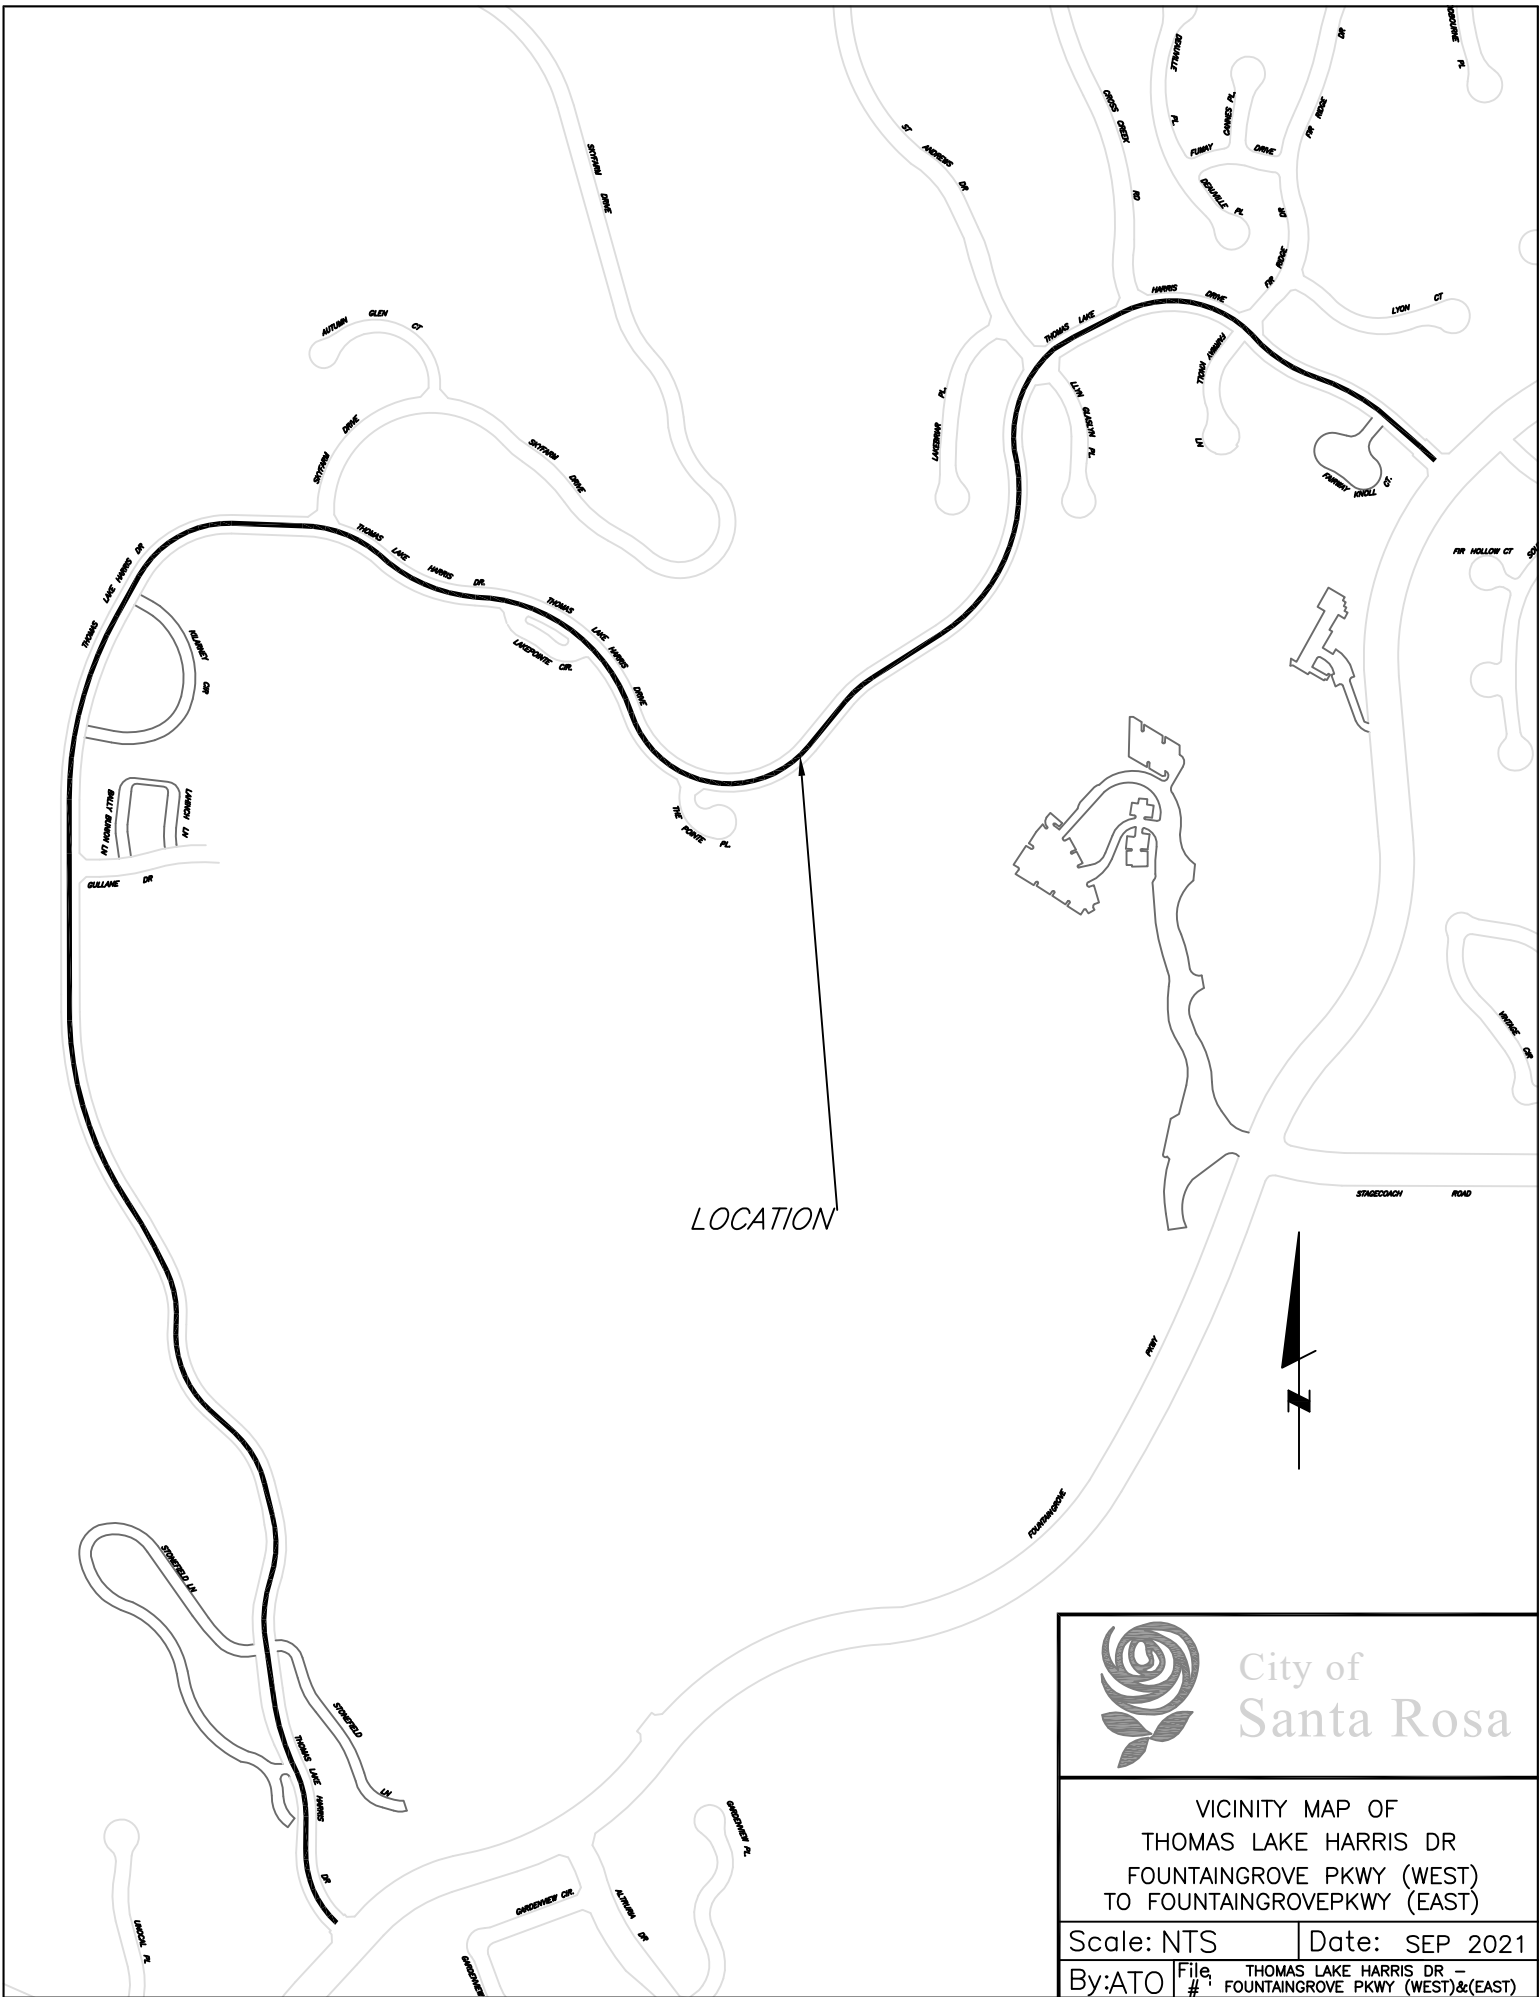

City of
Santa Rosa

VICINITY MAP OF
SONOMA AVENUE
SOUTH A STREET
TO SANTA ROSA AVENUE

Scale: NTS

Date: APRIL 2021

By:ATO

File # Sonoma Ave - South A to Santa Rosa

LOCATION

 <p>City of Santa Rosa</p>	
<p>VICINITY MAP OF THOMAS LAKE HARRIS DR FOUNTAINGROVE PKWY (WEST) TO FOUNTAINGROVE PKWY (EAST)</p>	
Scale: NTS	Date: SEP 2021
By: ATO	File # THOMAS LAKE HARRIS DR - FOUNTAINGROVE PKWY (WEST)&(EAST)

City of
Santa Rosa

VICINITY MAP OF
WEST STEELE LANE FROM
GUERNEVILLE ROAD TO COFFEY LANE

Scale: NTS	Date: SEPT 2020
By: ATO	File #: W.Steele - Coffey to Guerneville.dwg