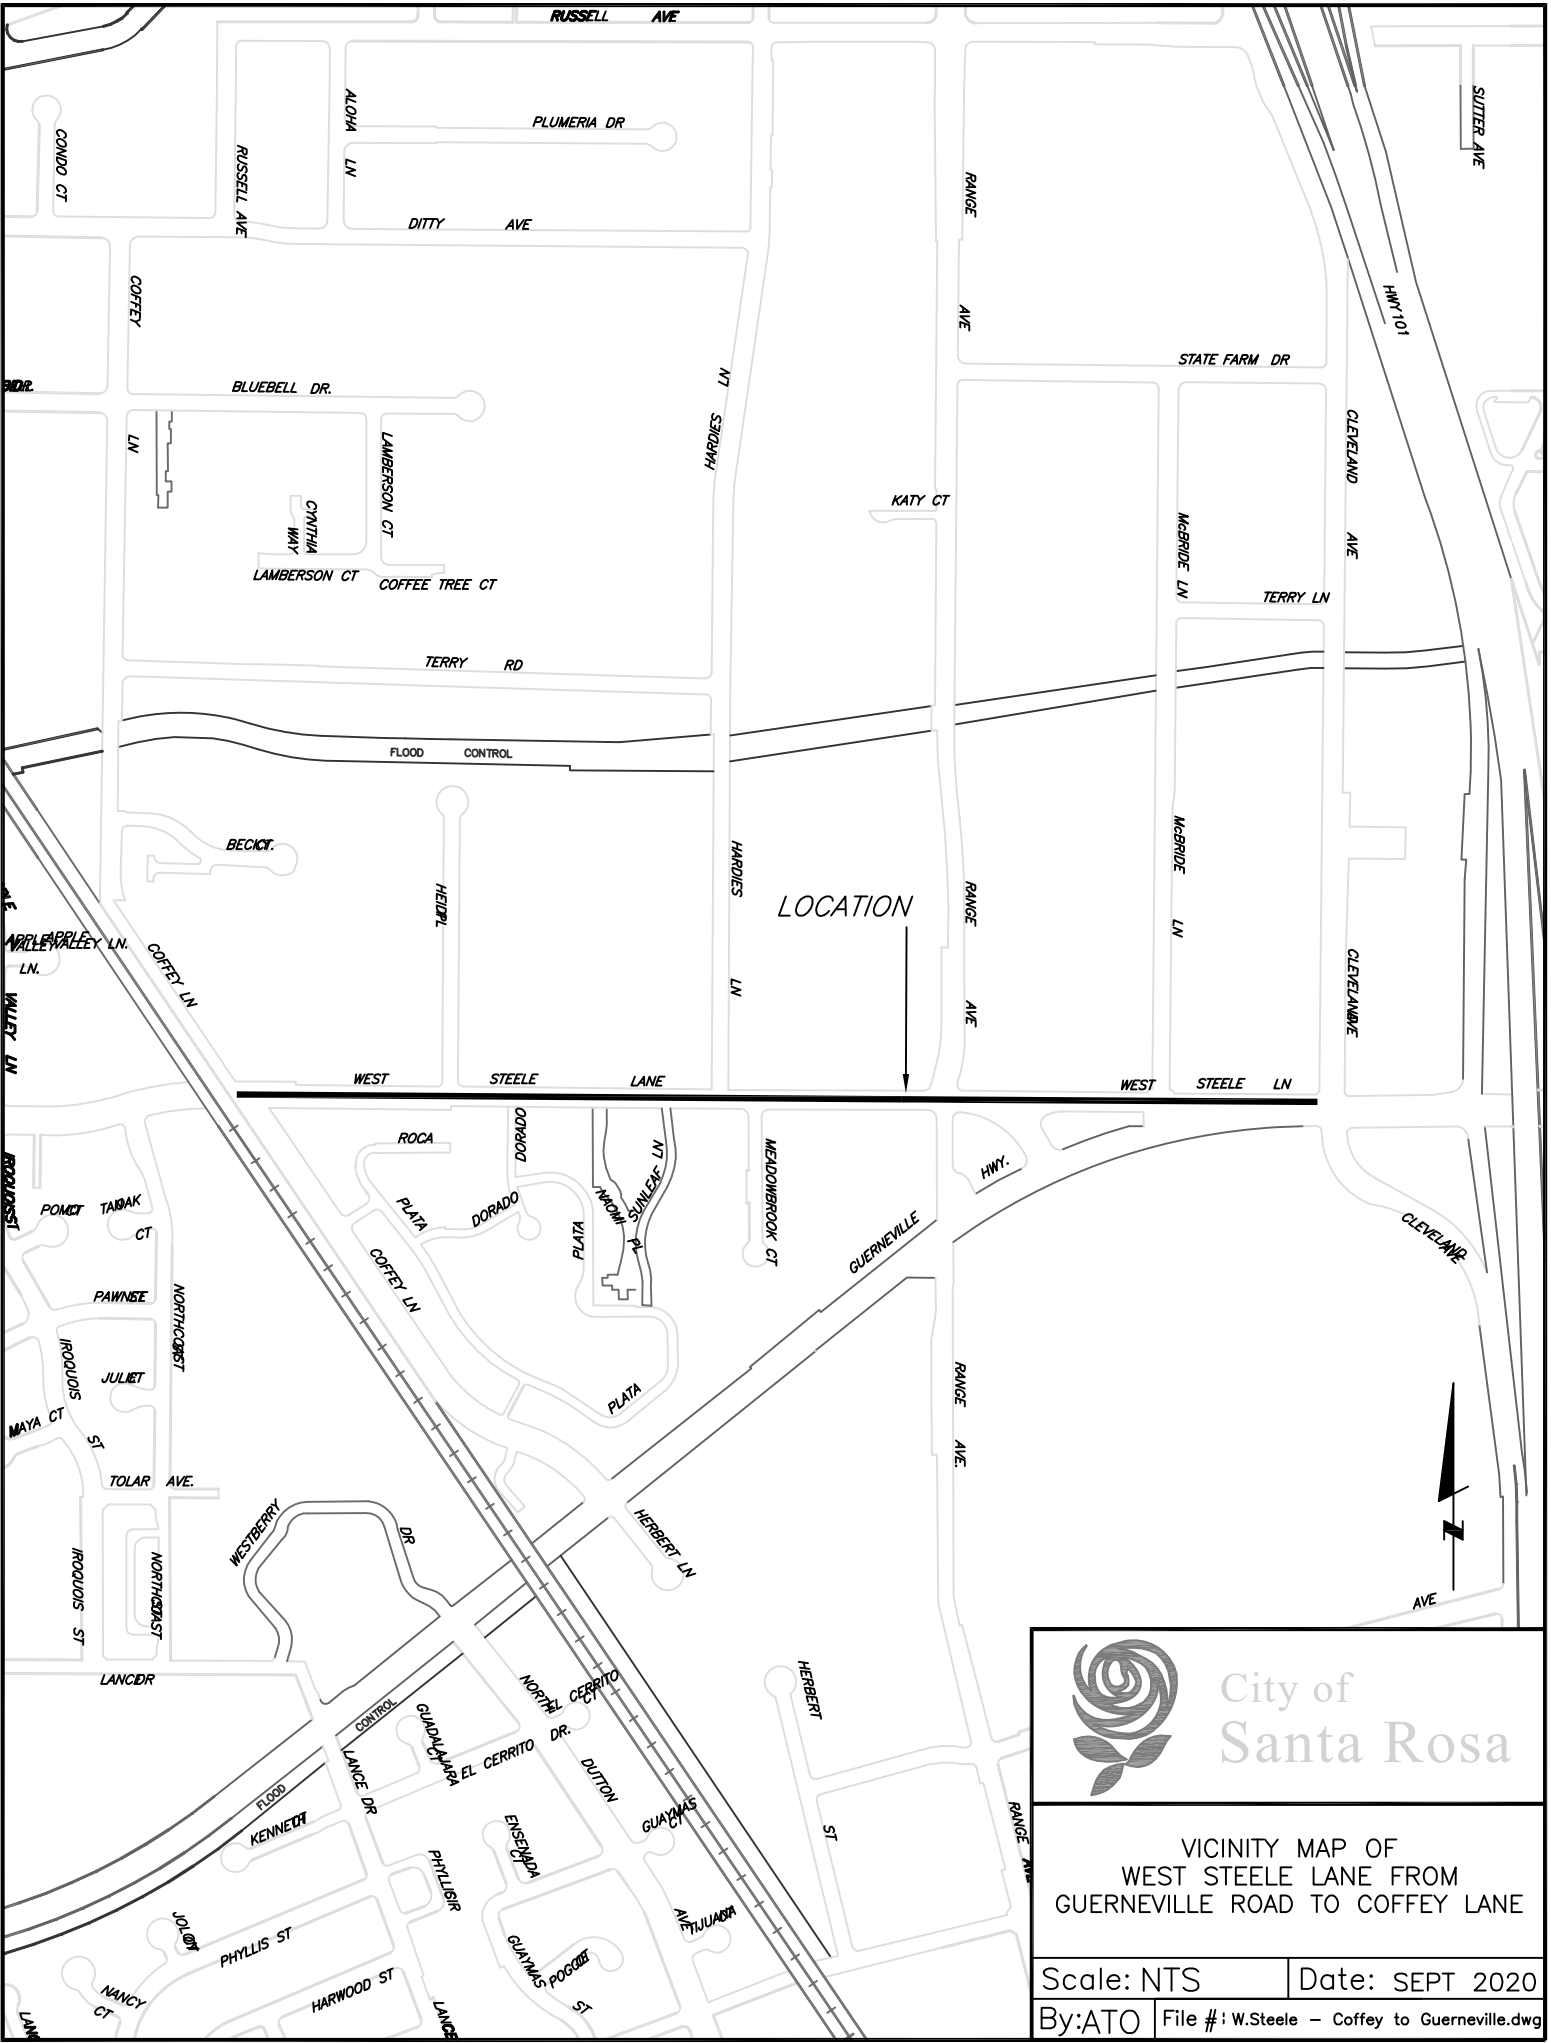

City of
Santa Rosa

VICINITY MAP OF
SONOMA AVENUE
SOUTH A STREET
TO SANTA ROSA AVENUE

Scale: NTS

Date: APRIL 2021

By:ATO

File # Sonoma Ave - South A to Santa Rosa

LOCATION

 <p>City of Santa Rosa</p>	
<p>VICINITY MAP OF THOMAS LAKE HARRIS DR FOUNTAINGROVE PKWY (WEST) TO FOUNTAINGROVE PKWY (EAST)</p>	
Scale: NTS	Date: SEP 2021
By: ATO	File # THOMAS LAKE HARRIS DR - FOUNTAINGROVE PKWY (WEST)&(EAST)

City of
Santa Rosa

VICINITY MAP OF
WEST STEELE LANE FROM
GUERNEVILLE ROAD TO COFFEY LANE

Scale: NTS	Date: SEPT 2020
By: ATO	File #: W.Steele - Coffey to Guerneville.dwg