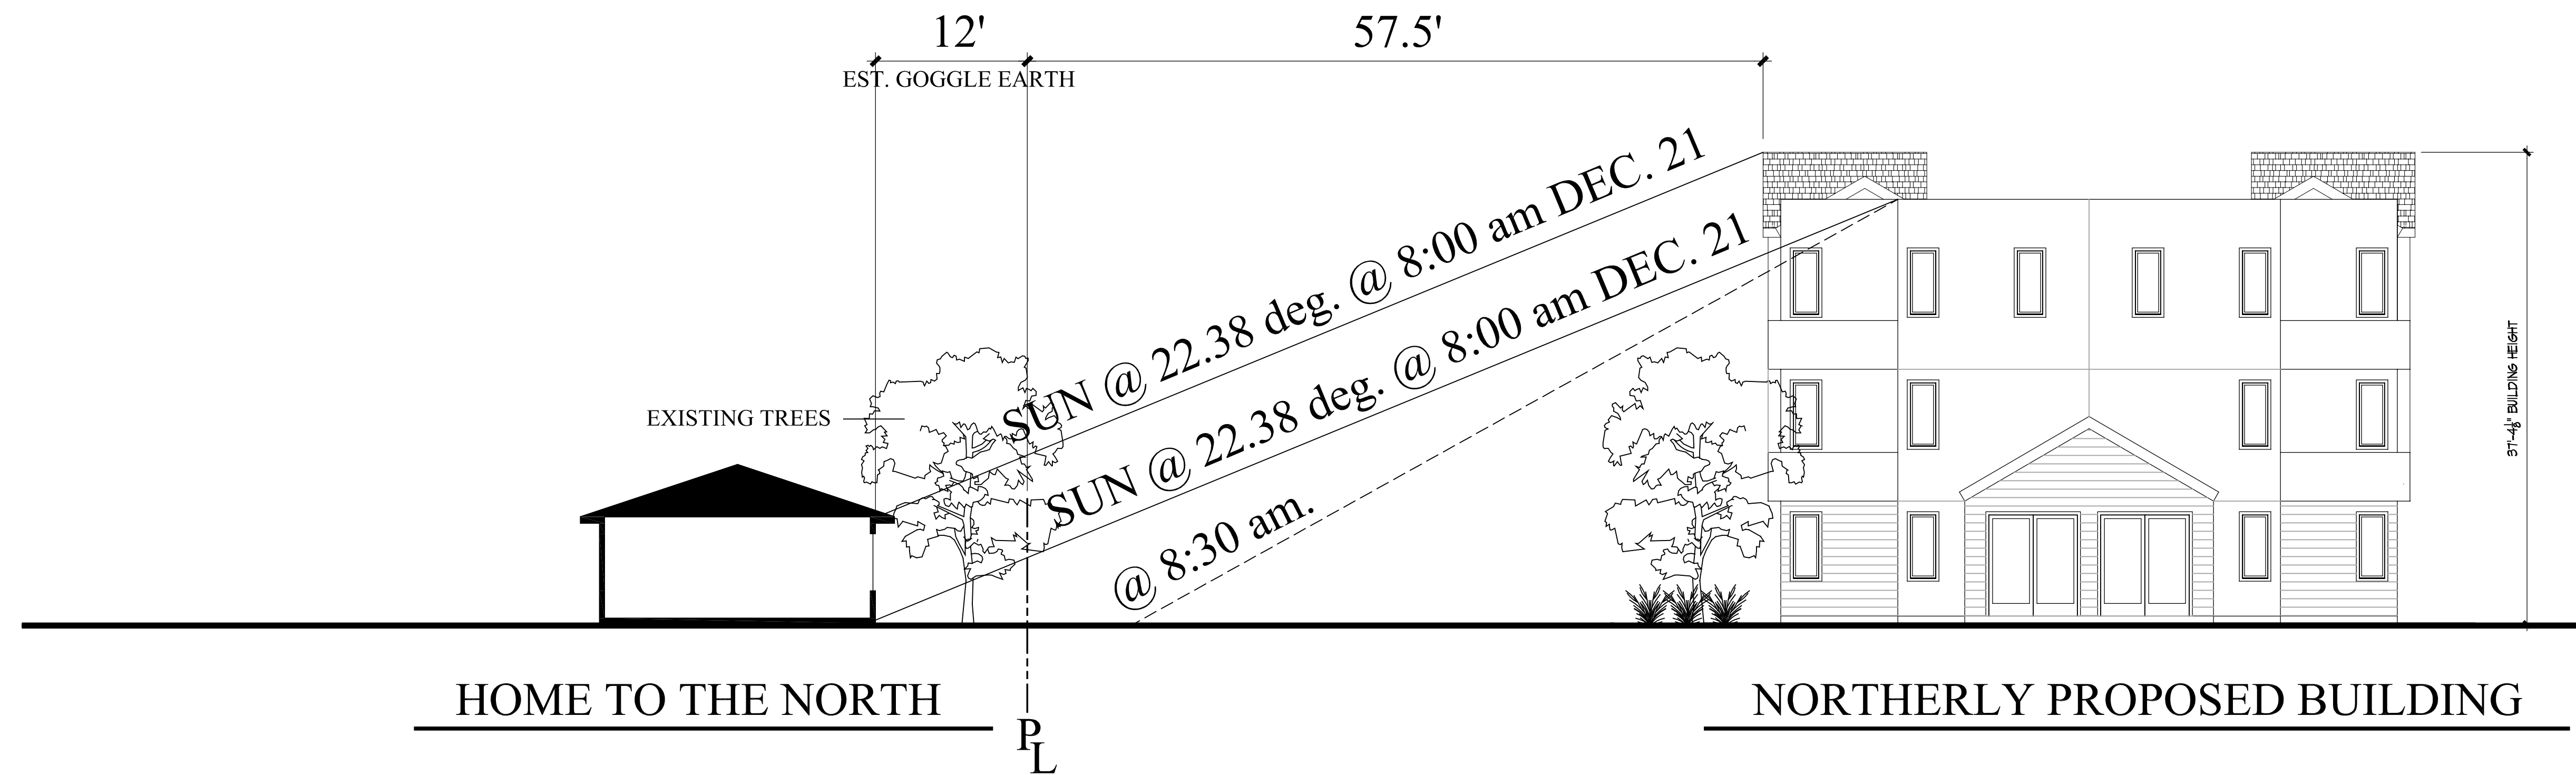

SUN ANGLE STUDY FOR HOMES TO THE EAST

SUN ANGLE STUDY FOR HOMES TO THE WEST

AVIARA in SANTA ROSA  
McKellarMcGowan

The long dimension of this building is plotted in a east west alignment.  
 The narrow elevation of this building faces east so the reality of the rising sun shading the building is nil.  
 By 8:30 the sun has risen higher and moved westerly resulting in no shading.

SUN ANGLE STUDY FOR HOME TO THE NORTH  
 A V I A R A in S A N T A R O S A  
 McKellarMcGowan