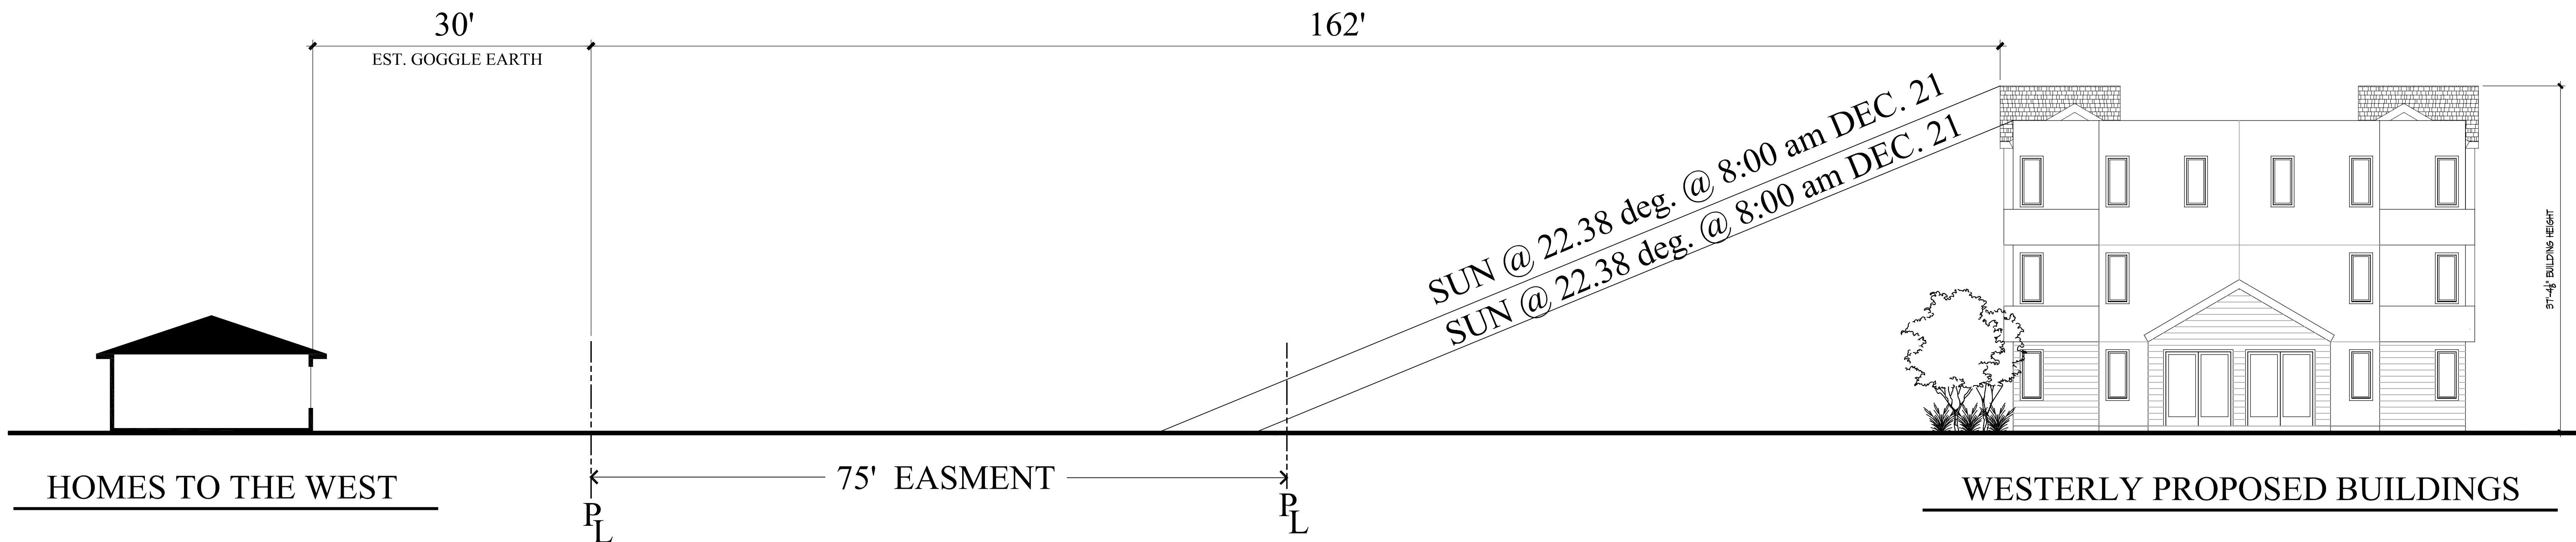

SUN ANGLE STUDY FOR HOMES TO THE EAST

SUN ANGLE STUDY FOR HOMES TO THE WEST

AVIARA in SANTA ROSA  
McKellarMcGowan

The long dimension of this building is plotted in a east west alignment.  
 The narrow elevation of this building faces east so the reality of the rising sun shading the building is nil.  
 By 8:30 the sun has risen higher and moved westerly resulting in no shading.

SUN ANGLE STUDY FOR HOME TO THE NORTH  
 A V I A R A in S A N T A R O S A  
 McKellarMcGowan