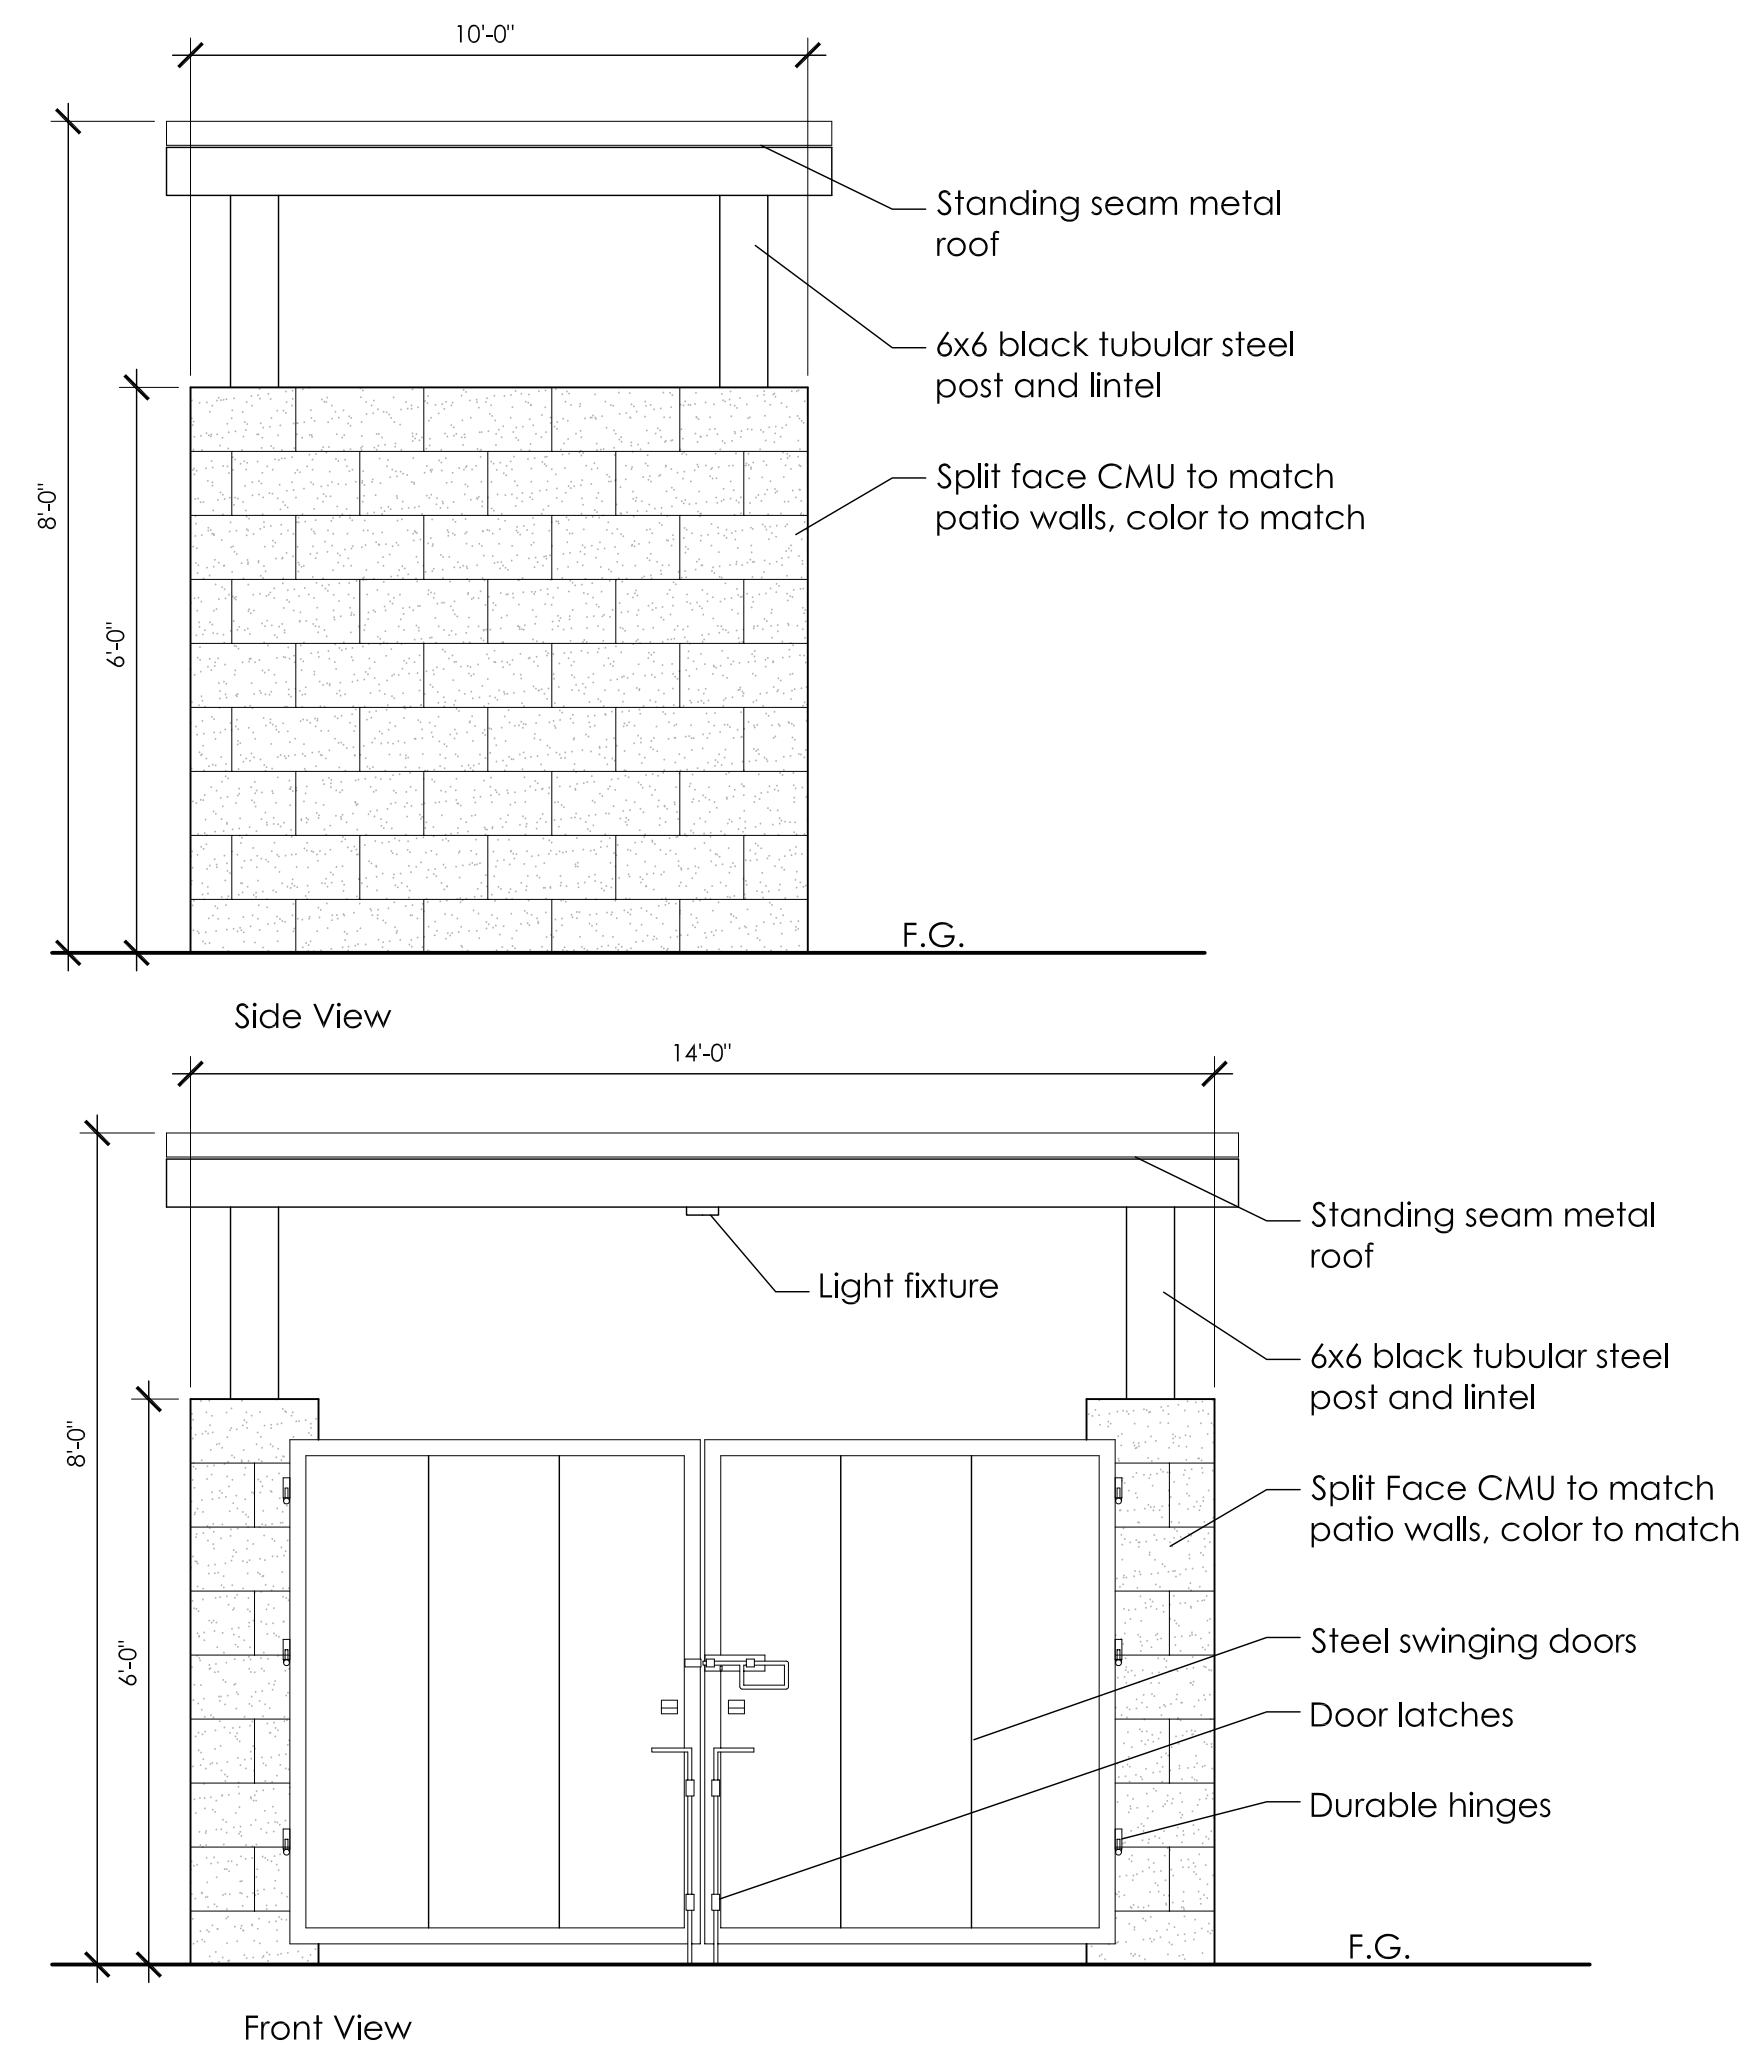

TRASH ENCLOSURE CONCEPT

1 TRASH ENCLOSURE ELEVATION

SCALE: 1/2"=1'-0"