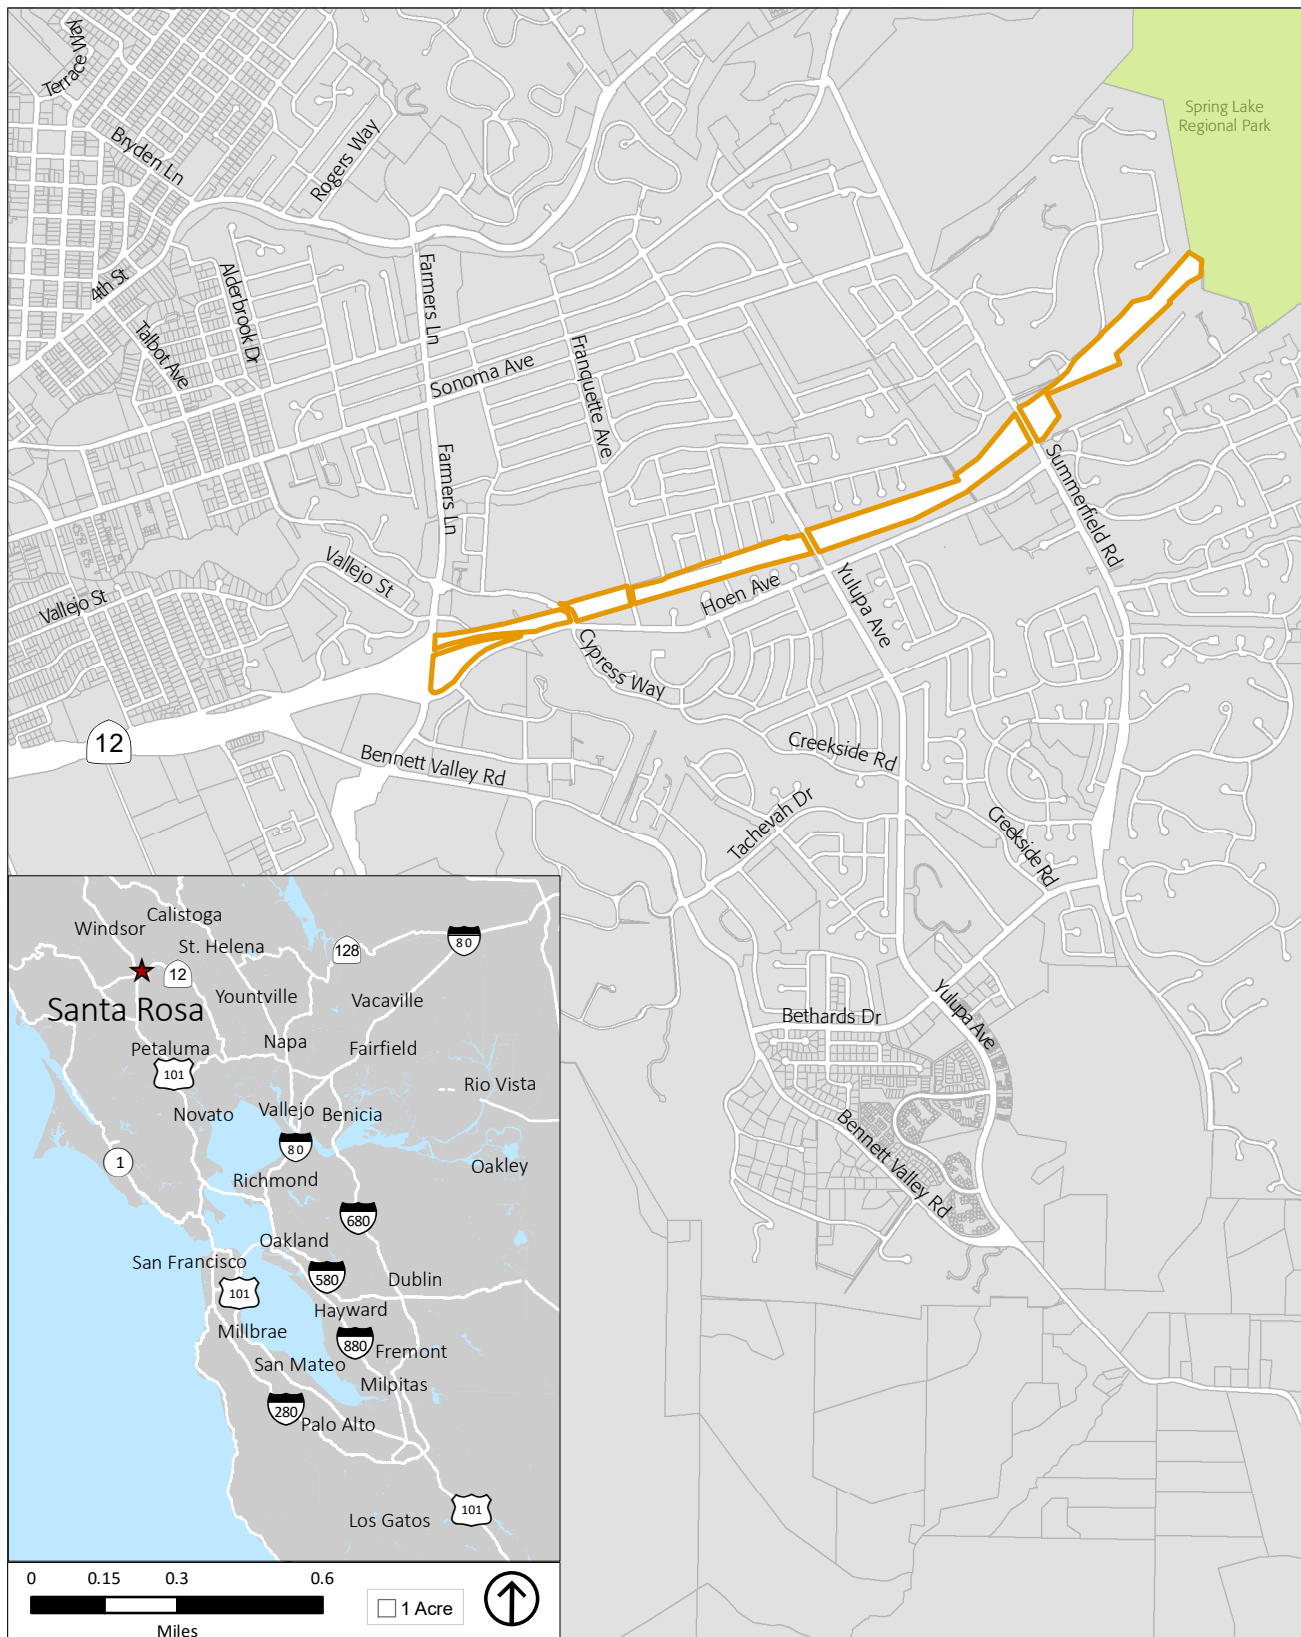

# LOCATION MAP

Source: ESRI, 2017; City of Santa Rosa, 2017; PlaceWorks, 2017.

 Project Site