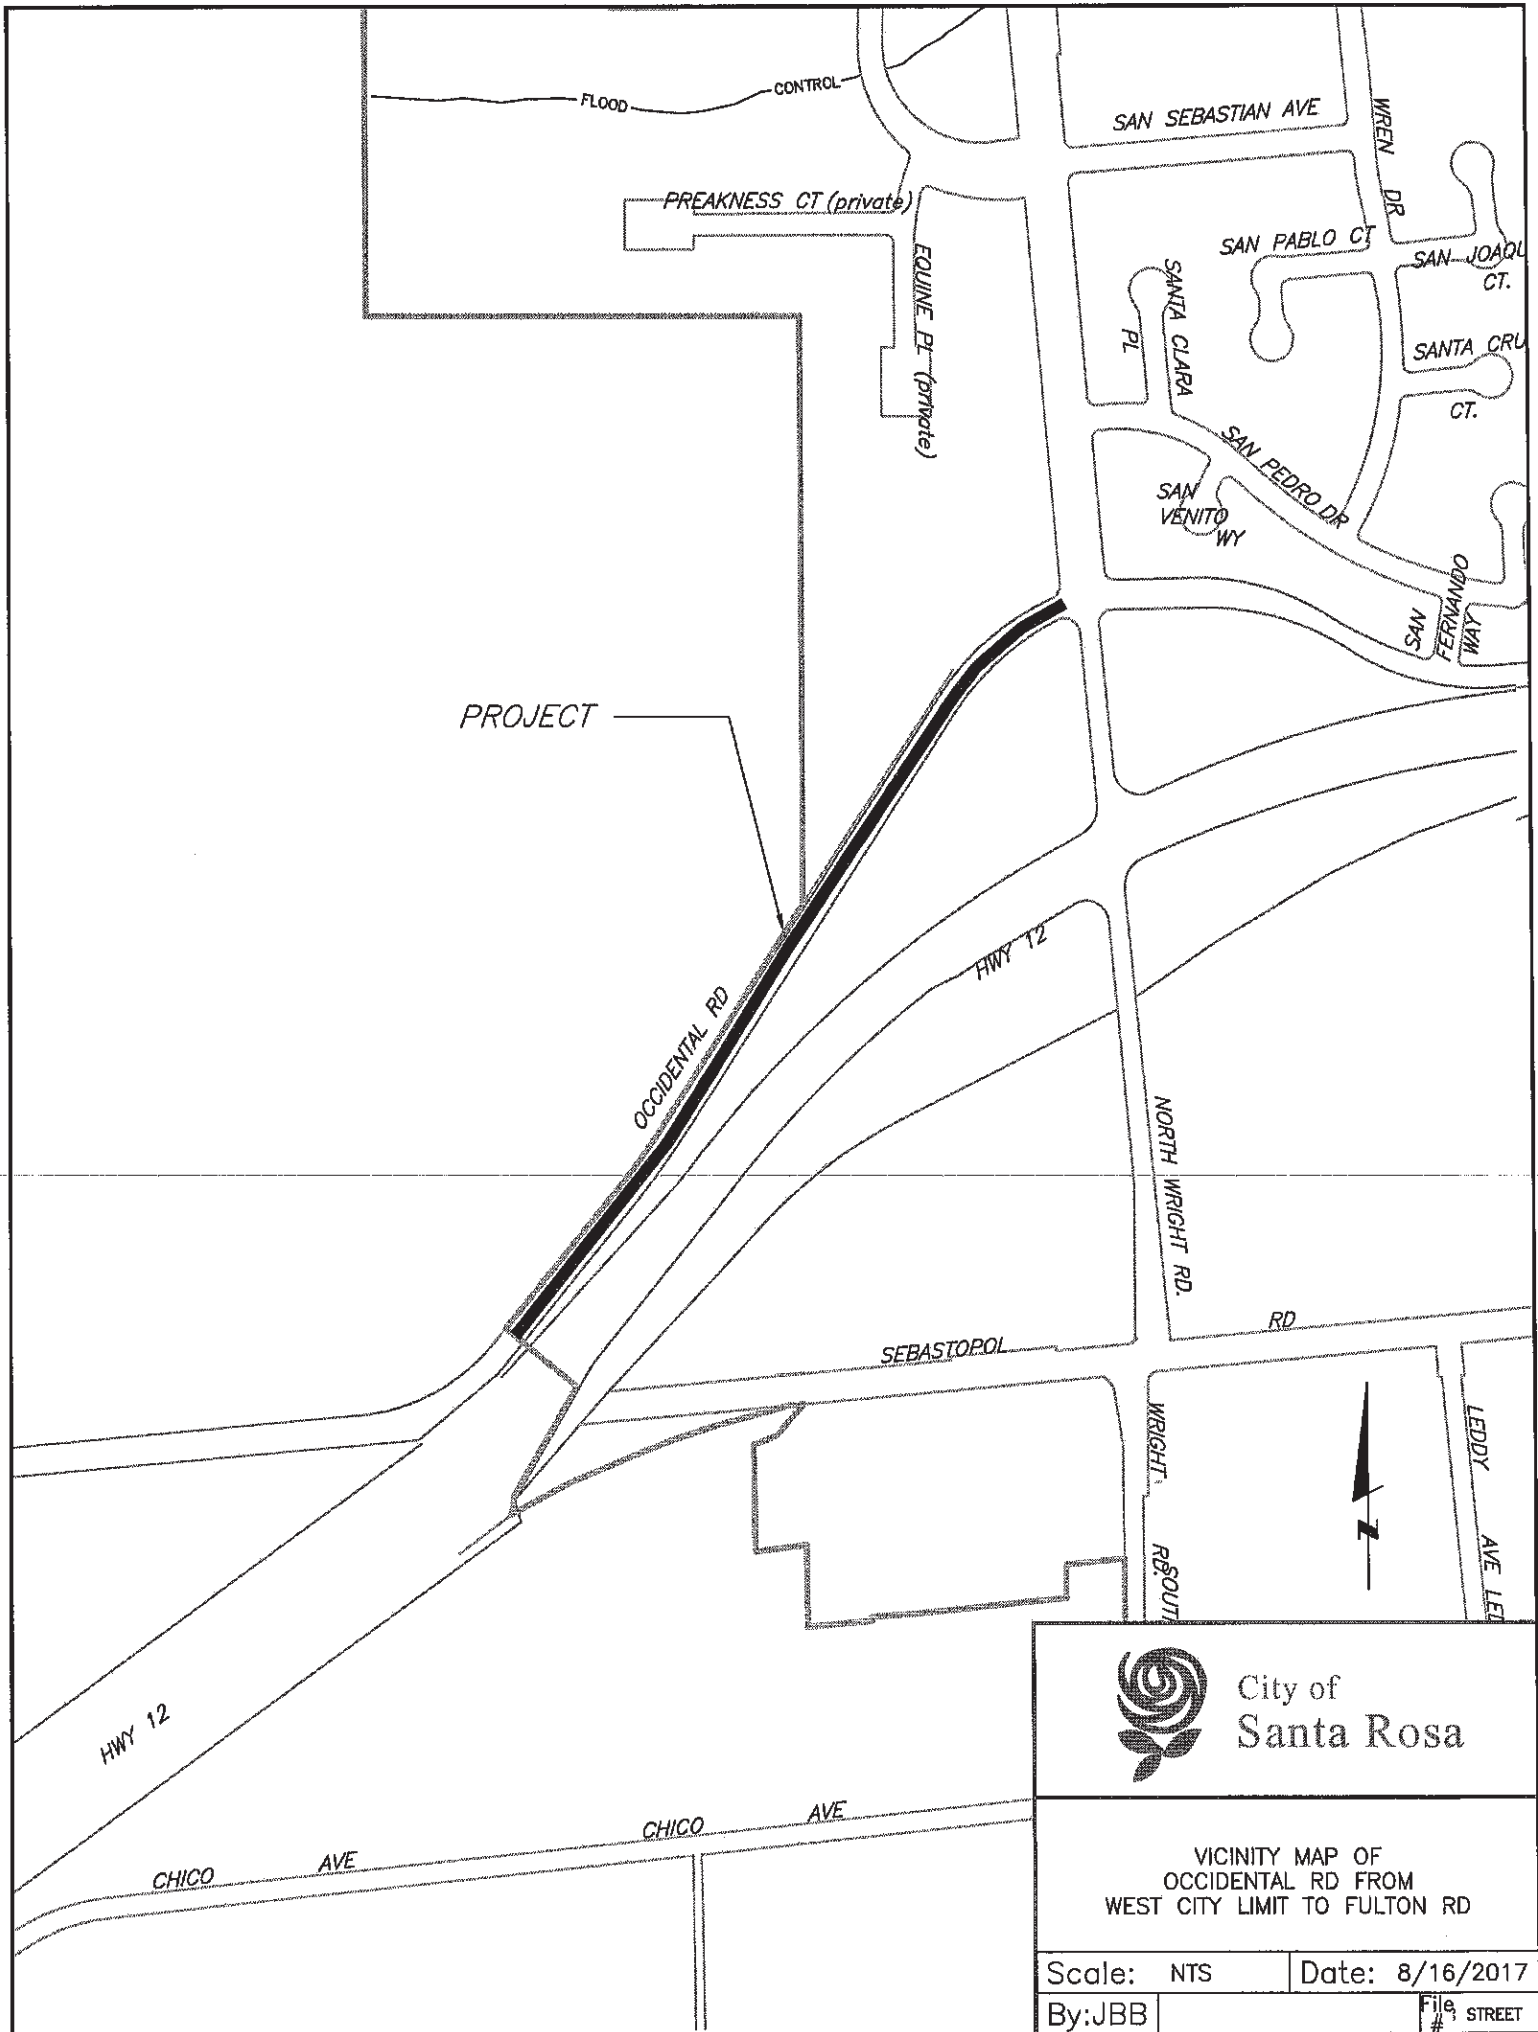

City of
Santa Rosa

VICINITY MAP OF
KAWANA SPRINGS ROAD
SANTA ROSA AVE TO PETALUMA HILL RD

Scale: NTS Date: MAY 2017

By: SE File: Kawana_SR Ave-Pet Hill

SAN SEBASTIAN AVE

WREN DR

PREAKNESS CT (private)

SAN PABLO CT

CHICO AVE

City of Santa Rosa

VICINITY MAP OF OCCIDENTAL RD FROM WEST CITY LIMIT TO FULTON RD

Scale: NTS

Date: 8/16/2017

By: JBB

File # STREET

SEGMENT

 <p>City of Santa Rosa</p>	
<p>VICINITY MAP OF MONTECITO AVE FROM NORTE WAY TO NORTH CITY LIMITS</p>	
Scale: 1"=400'	Date: AUG 2017
By: PAP	File: Montecito Ave Vicinity Map

BENNETT VALLEY
GOLF COURSE

Location