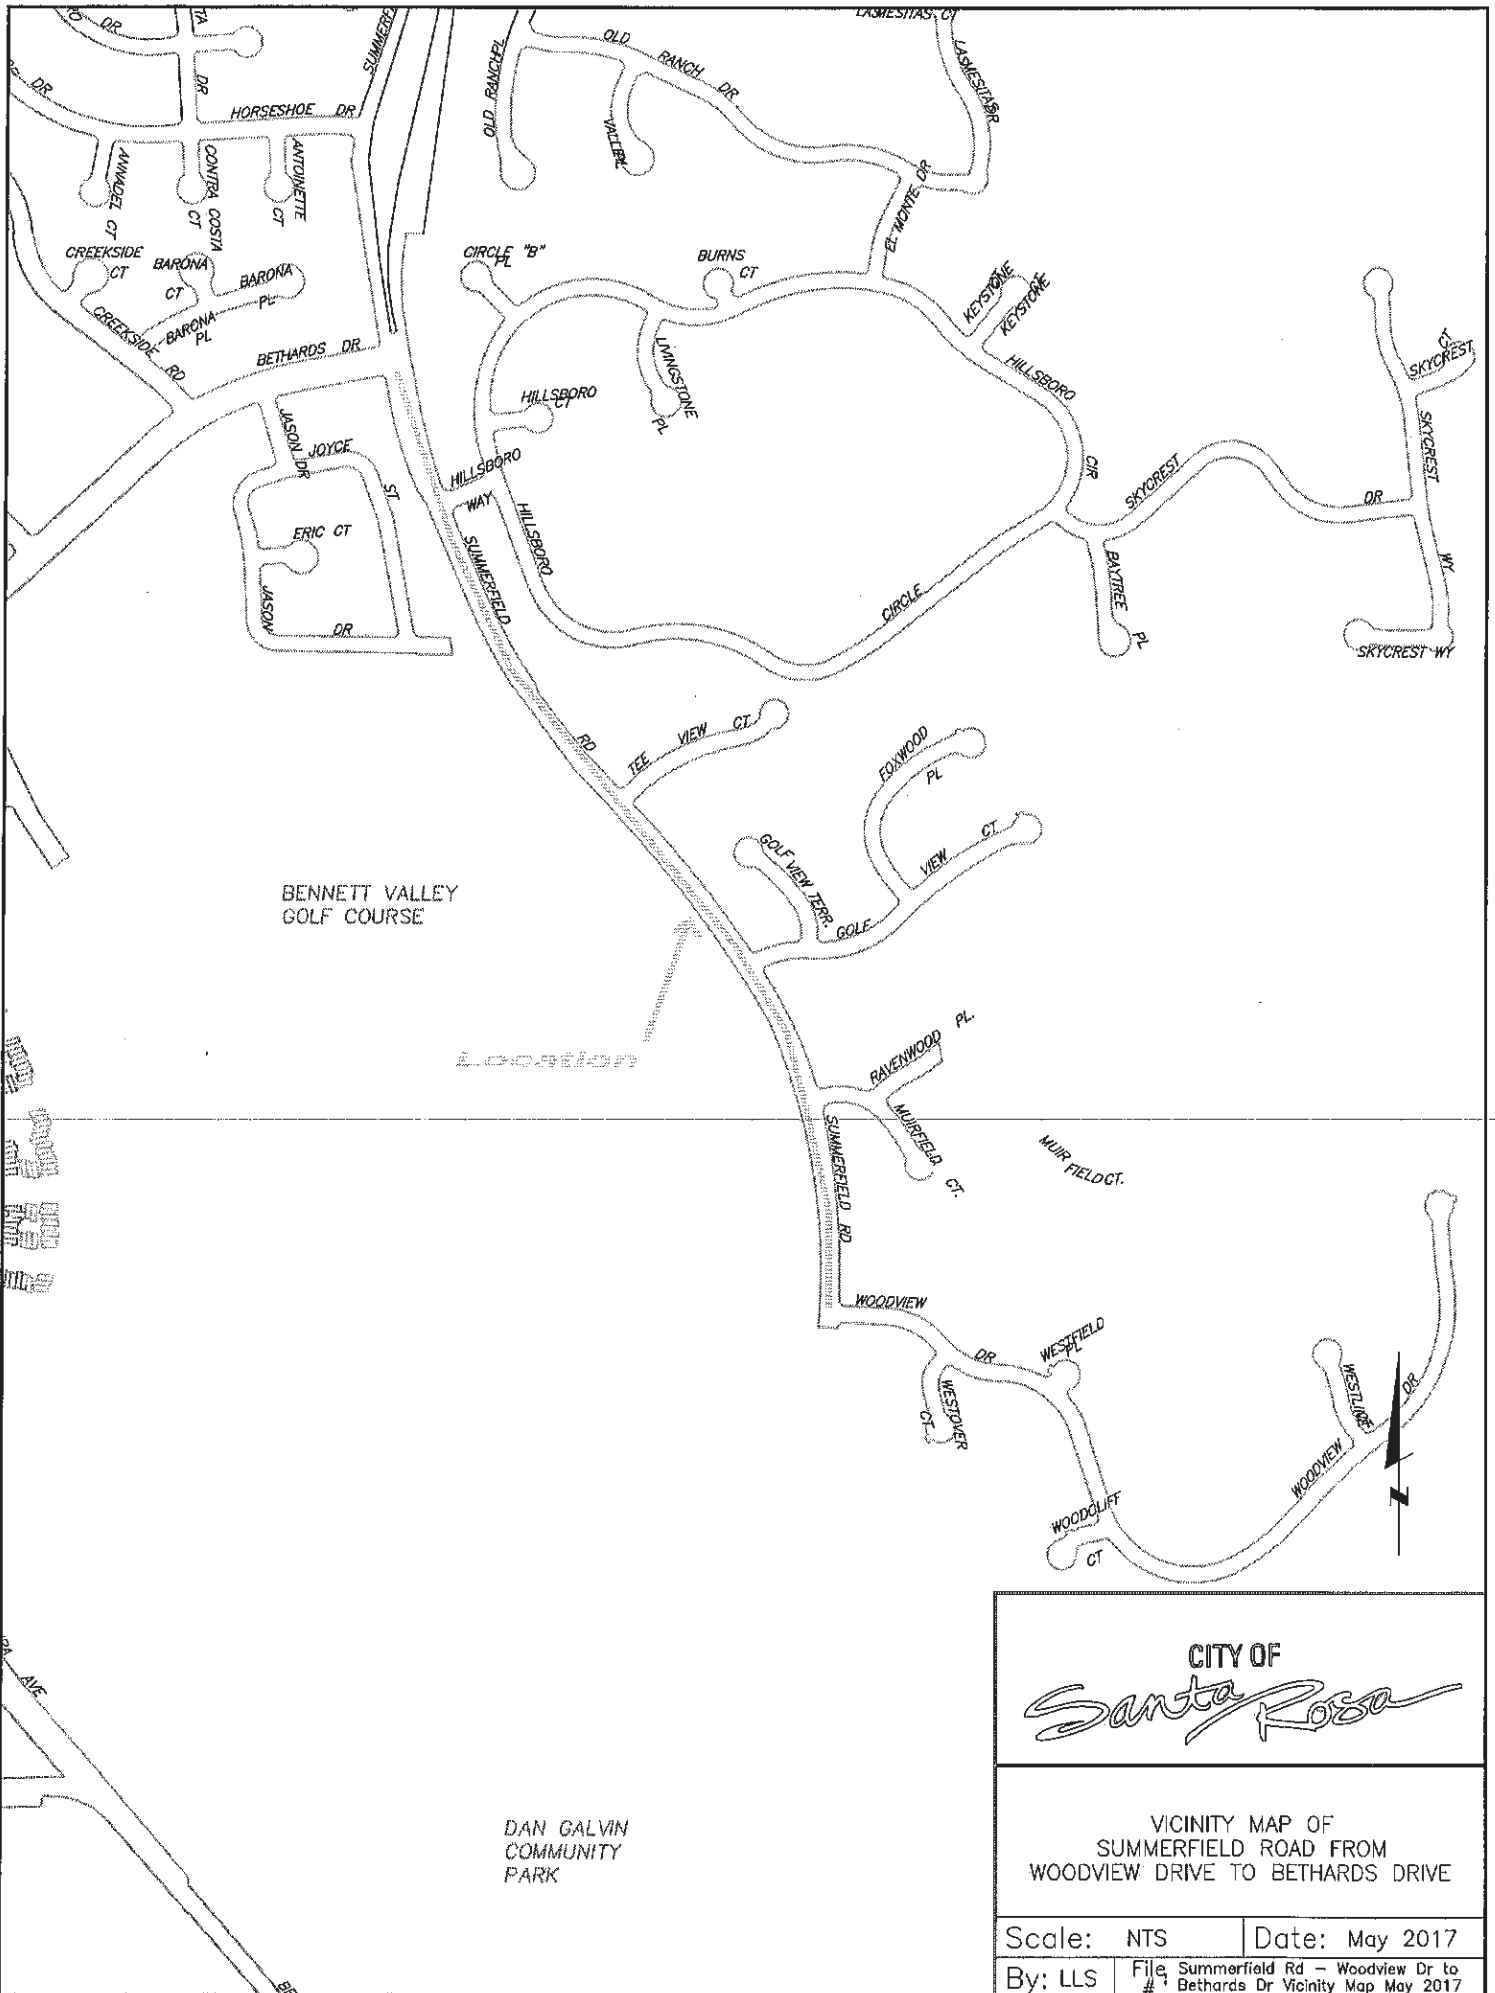

City of
Santa Rosa

VICINITY MAP OF
KAWANA SPRINGS ROAD
SANTA ROSA AVE TO PETALUMA HILL RD

Scale: NTS Date: MAY 2017

By: SE File: Kawana_SR Ave-Pet Hill

SAN SEBASTIAN AVE

WREN DR

PREAKNESS CT (private)

SAN PABLO CT

OCCIDENTAL RD

HWY 12

NORTH WRIGHT RD.

SEBASTOPOL RD

RD

WRIGHT RD

LEDDY AVE

HWY 12

CHICO AVE

City of Santa Rosa

VICINITY MAP OF OCCIDENTAL RD FROM WEST CITY LIMIT TO FULTON RD

Scale: NTS

Date: 8/16/2017

By: JBB

File # STREET

SEGMENT

 <p>City of Santa Rosa</p>	
<p>VICINITY MAP OF MONTECITO AVE FROM NORTE WAY TO NORTH CITY LIMITS</p>	
Scale: 1"=400'	Date: AUG 2017
By: PAP	File: Montecito Ave Vicinity Map

BENNETT VALLEY
GOLF COURSE

Location