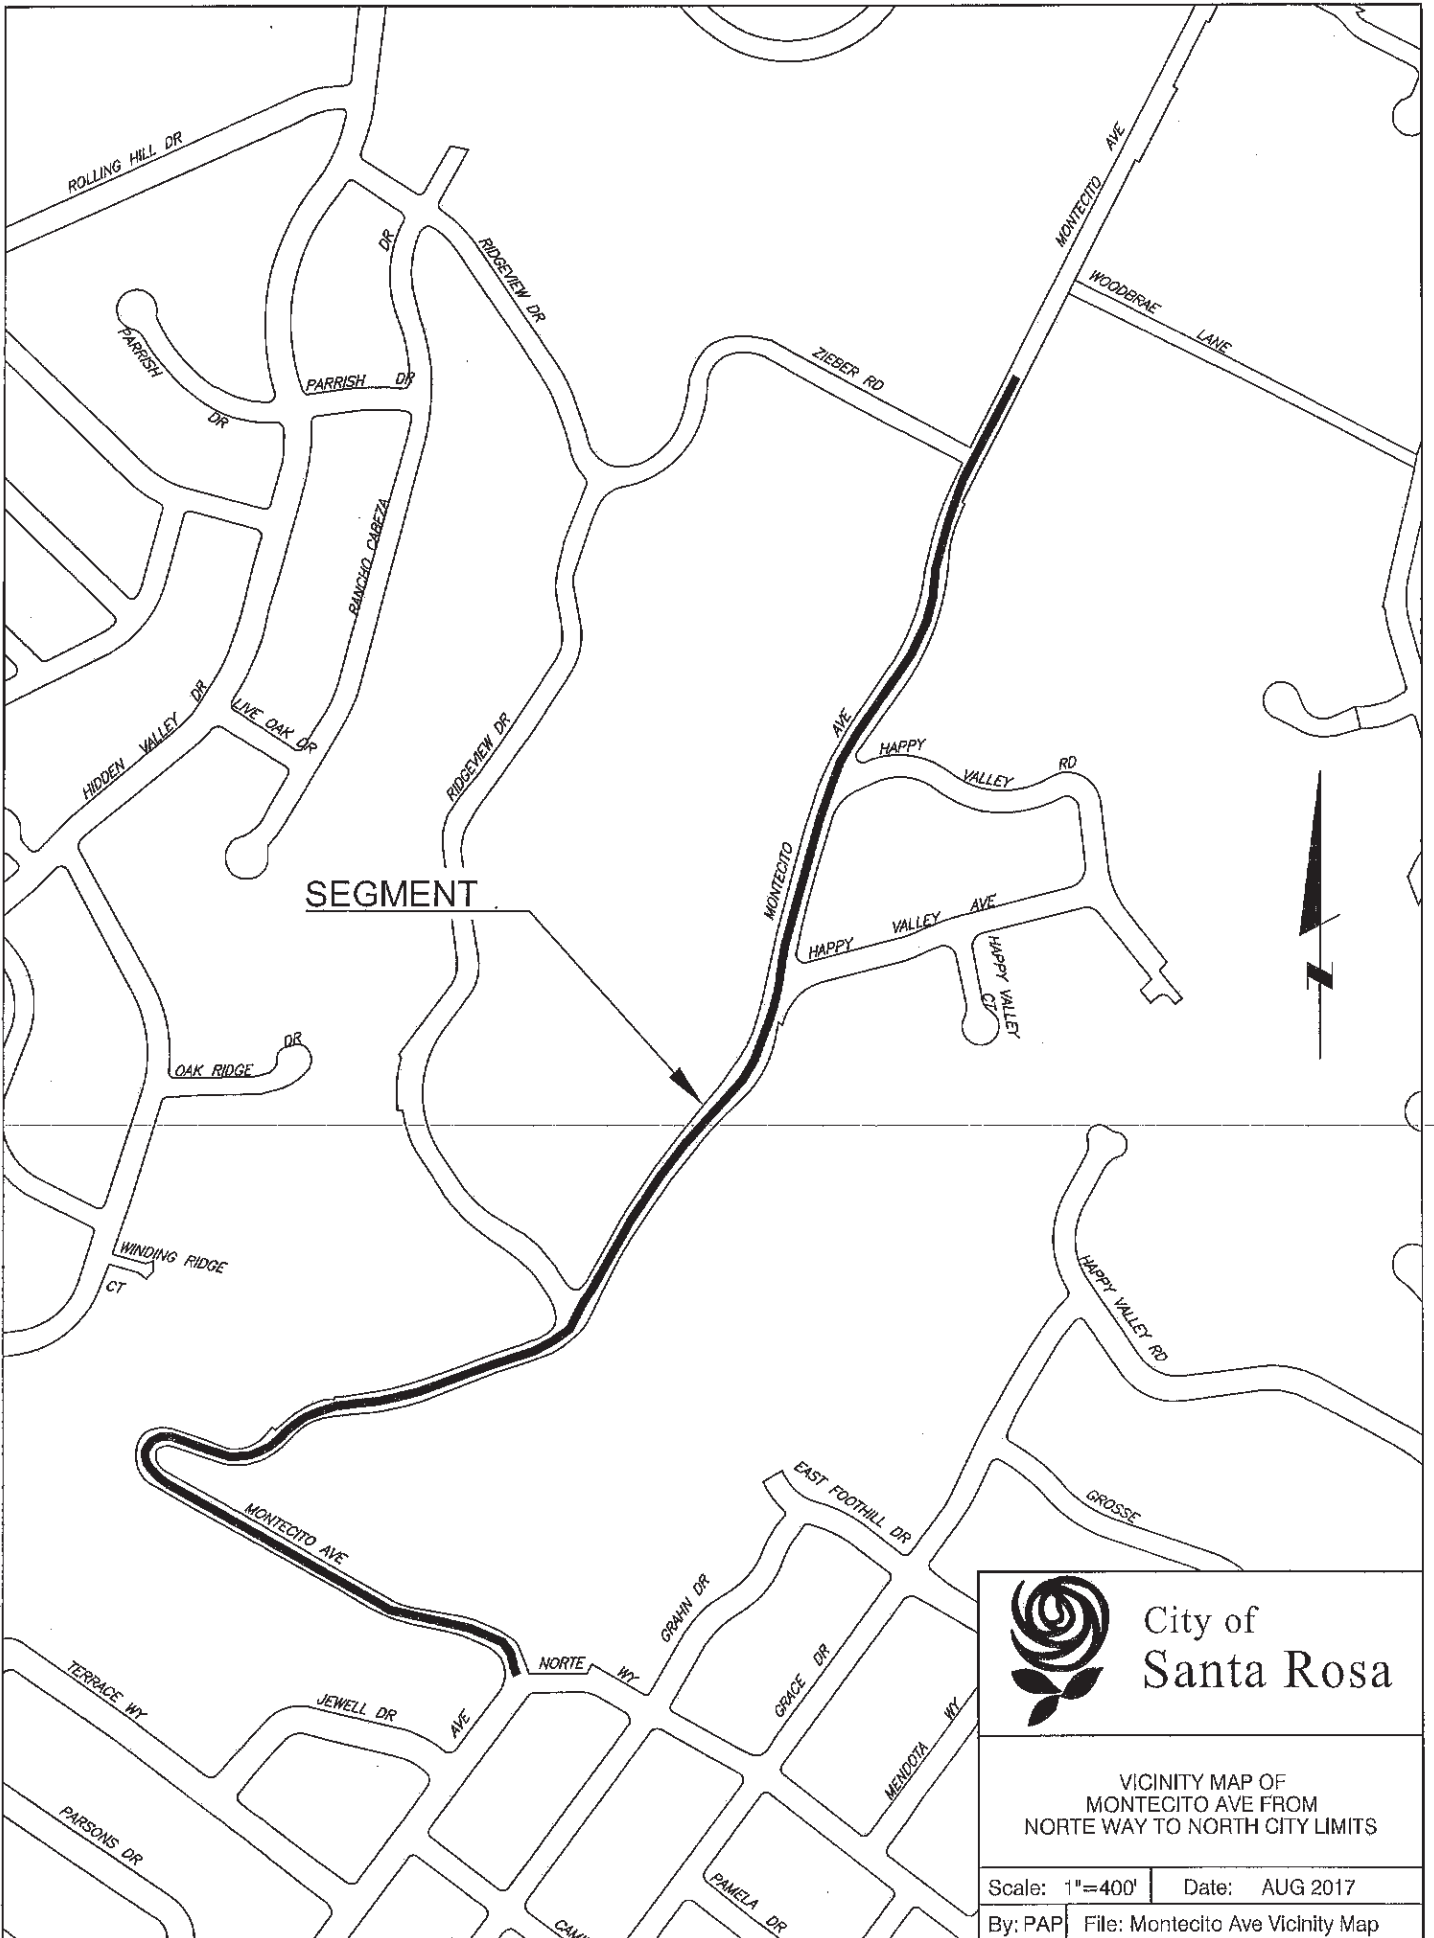

City of
Santa Rosa

VICINITY MAP OF
KAWANA SPRINGS ROAD
SANTA ROSA AVE TO PETALUMA HILL RD

Scale: NTS Date: MAY 2017

By: SE File: Kawana_SR Ave-Pet Hill

SAN SEBASTIAN AVE

WREN DR

PREAKNESS CT (private)

SAN PABLO CT

OCCIDENTAL RD

HWY 12

NORTH WRIGHT RD.

SEBASTOPOL RD

RD

WRIGHT RD

LEDDY AVE

HWY 12

CHICO AVE

City of Santa Rosa

VICINITY MAP OF OCCIDENTAL RD FROM WEST CITY LIMIT TO FULTON RD

Scale: NTS

Date: 8/16/2017

By: JBB

File # STREET

SEGMENT

 <p>City of Santa Rosa</p>	
<p>VICINITY MAP OF MONTECITO AVE FROM NORTE WAY TO NORTH CITY LIMITS</p>	
Scale: 1"=400'	Date: AUG 2017
By: PAP	File: Montecito Ave Vicinity Map

BENNETT VALLEY
GOLF COURSE

Location