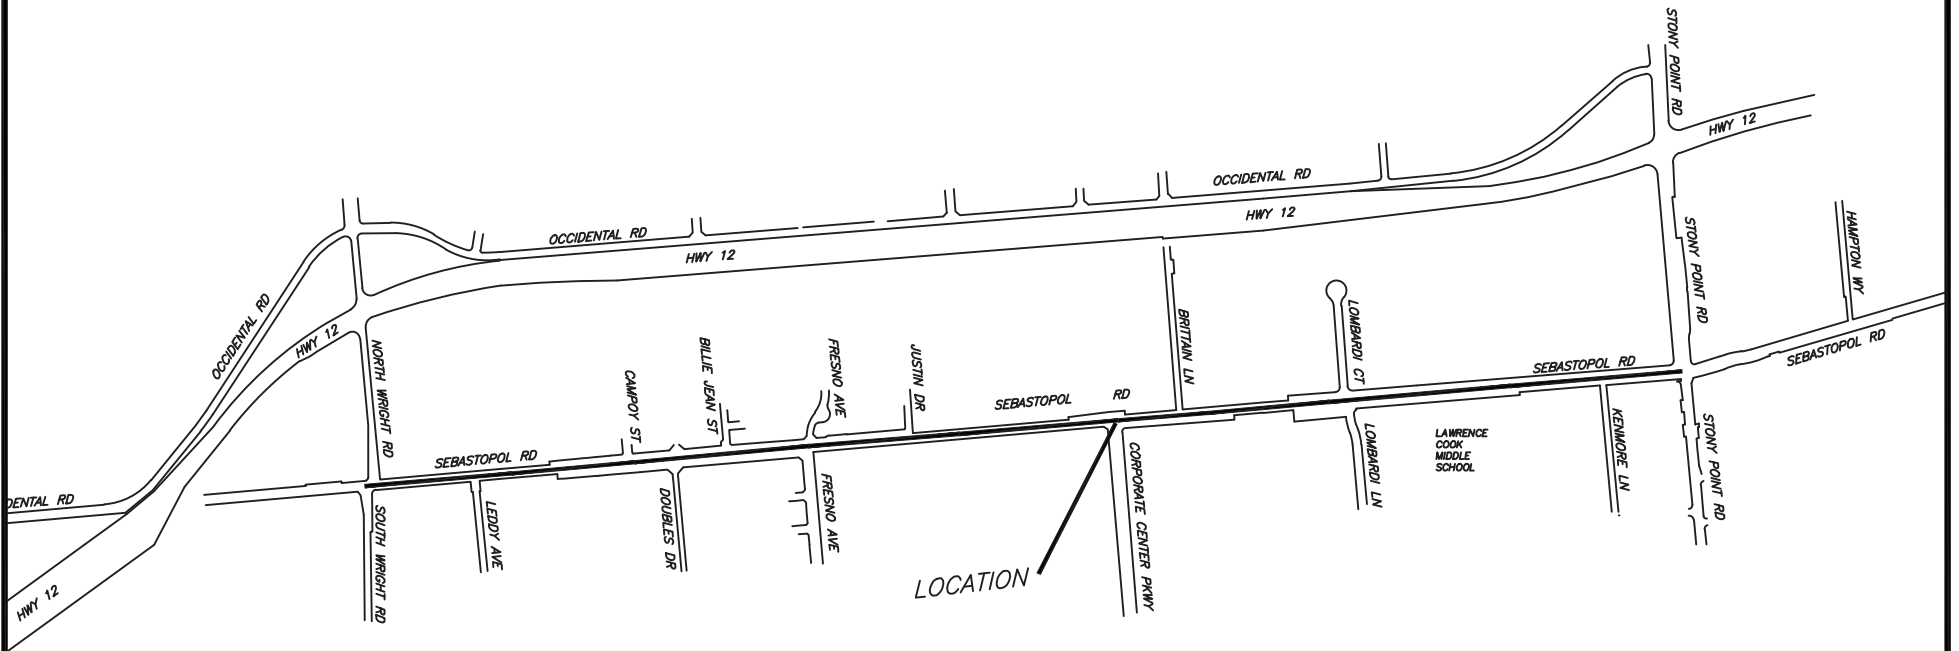

LOCATION

PINER RD.

City of
Santa Rosa

VICINITY MAP OF
PINER ROAD
MARLOW RD TO COFFEY LANE

Scale: NTS	Date: 10/28/2019
By: JBB	File # _____ STREET

LOCATION

CITY OF
Santa Rosa

VICINITY MAP OF
 SEBASTOPOL ROAD
 Wright Road to Stony Point Road

Scale: NTS	Date: OCT 2019
By: SE	File # : Sebastopol Rd_Wright-Stony Point

LOCATION

City of
Santa Rosa

VICINITY MAP OF
SUMMERFIELD RD
CARISSA AVE TO BETHARDS DR

Scale: NTS

Date: 10/28/2019

By: JBB

File # _____ STREET