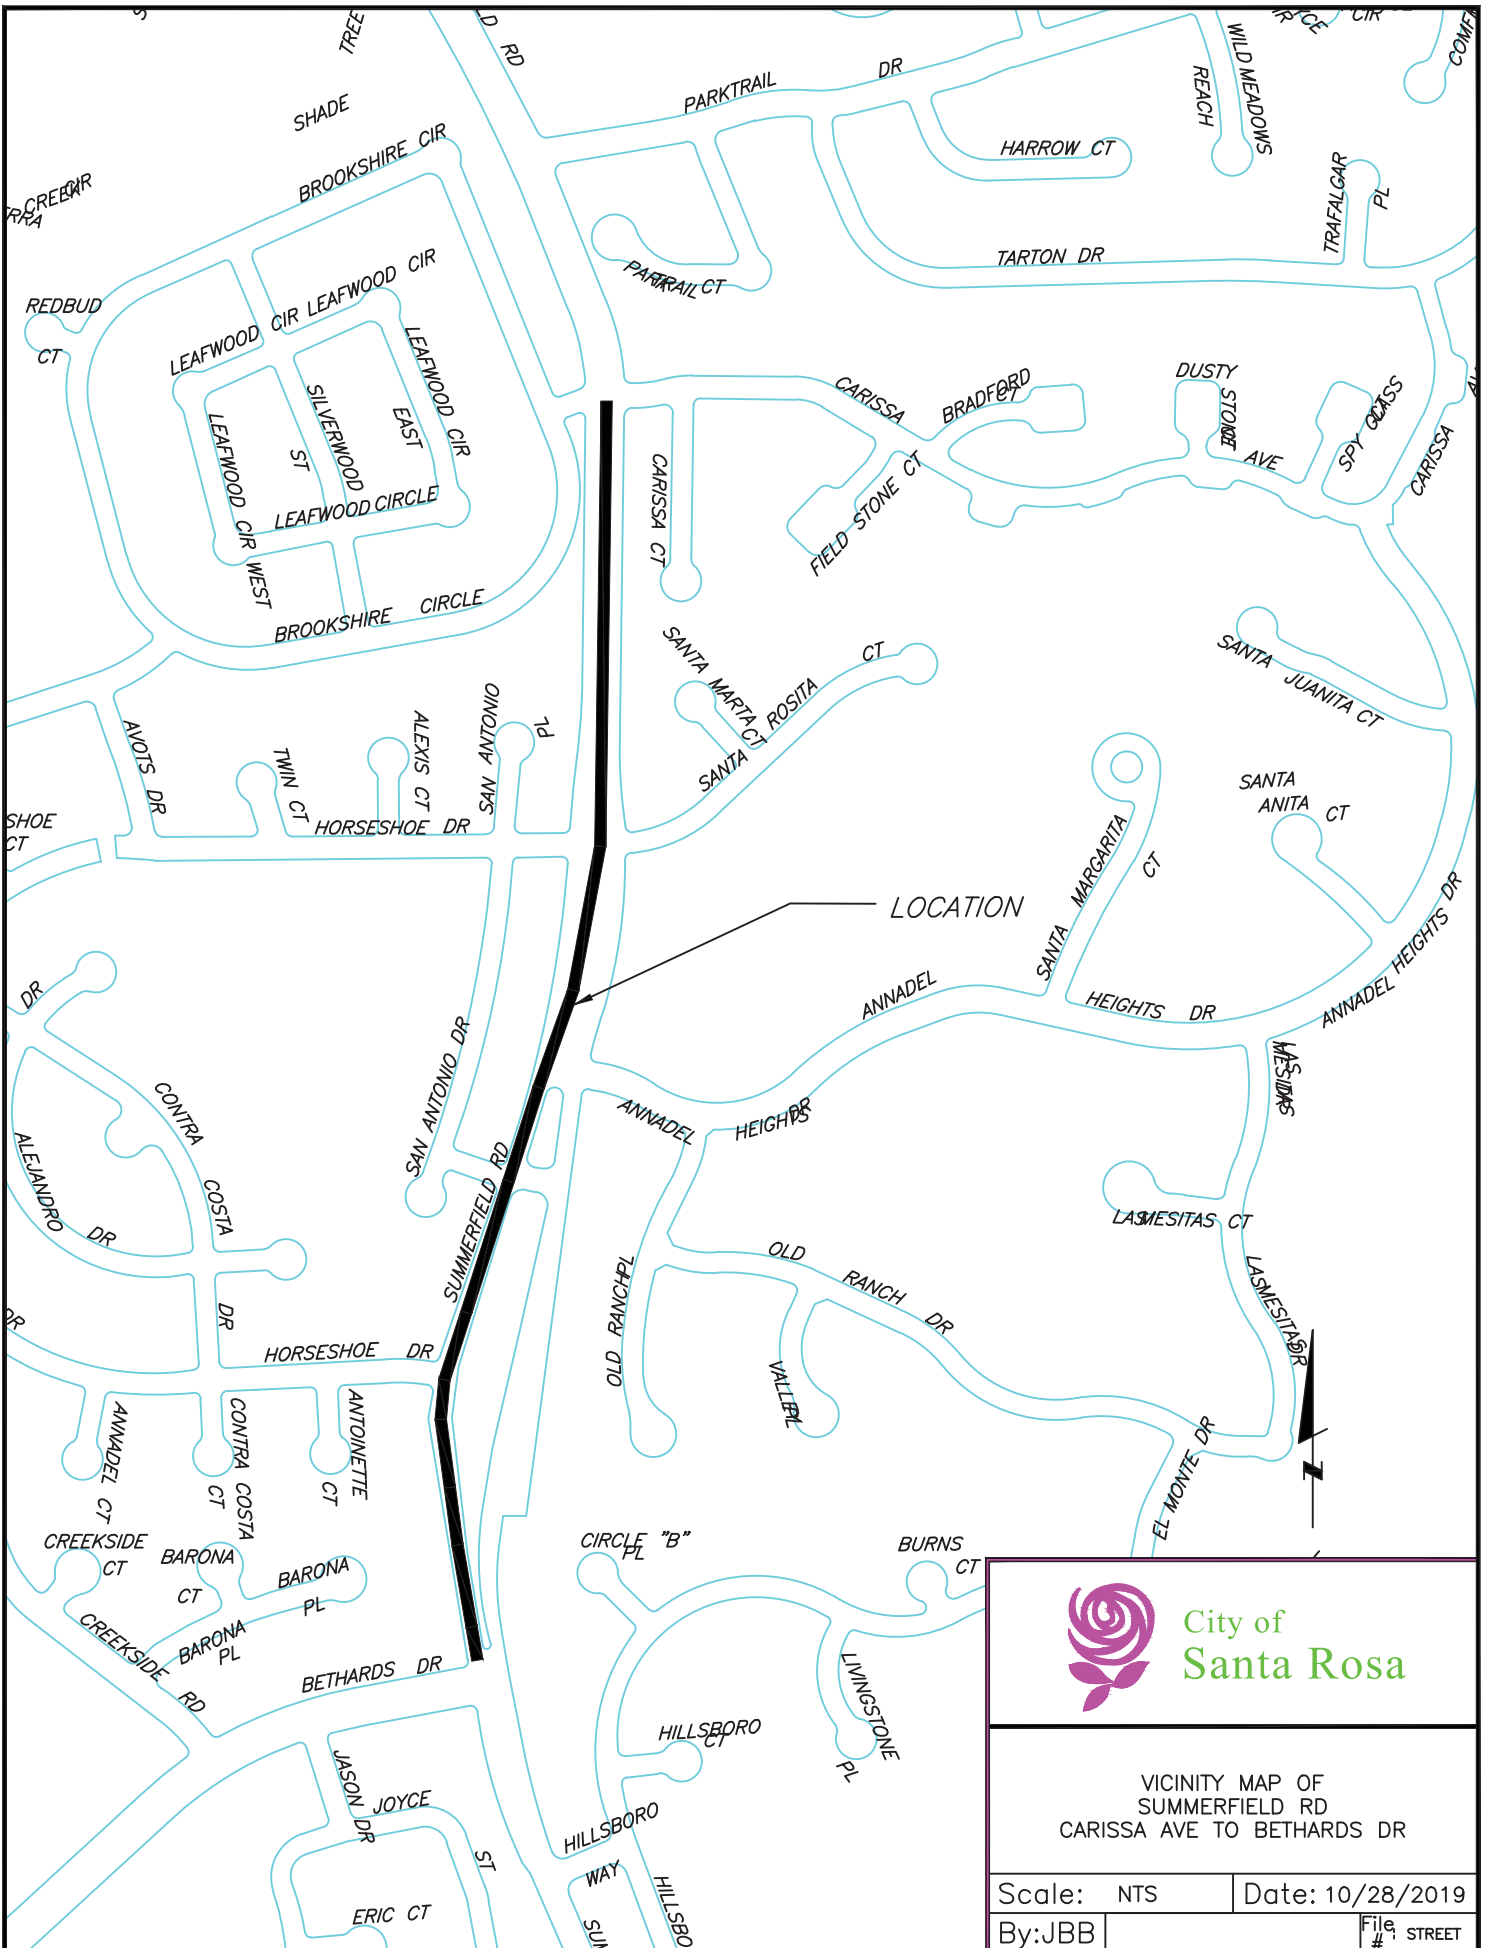

LOCATION

PINER RD.

City of
Santa Rosa

VICINITY MAP OF
PINER ROAD
MARLOW RD TO COFFEY LANE

Scale: NTS	Date: 10/28/2019
By: JBB	File # _____ STREET

LOCATION

CITY OF
Santa Rosa

VICINITY MAP OF
 SEBASTOPOL ROAD
 Wright Road to Stony Point Road

Scale: NTS	Date: OCT 2019
By: SE	File # : Sebastopol Rd_Wright-Stony Point

LOCATION

City of
Santa Rosa

VICINITY MAP OF
SUMMERFIELD RD
CARISSA AVE TO BETHARDS DR

Scale: NTS

Date: 10/28/2019

By: JBB

File # _____ STREET