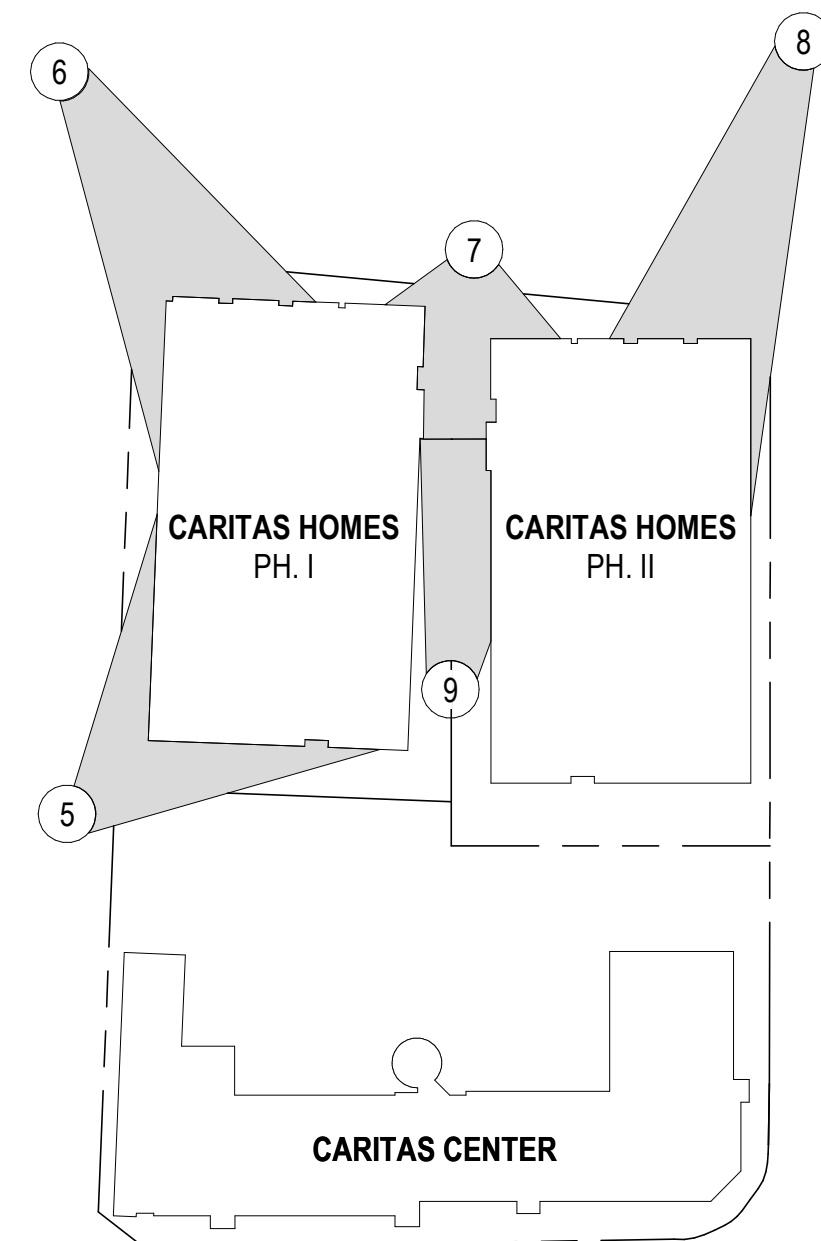

MEWS INTERIOR 9

7TH AND A ST 8

ALTERNATE VIEW: HOMES ENTRANCE (7TH ST) 7

ALTERNATE VIEW: 7TH AND MORGAN ST 6

MORGAN ST 5

KEY PLAN

CARITAS VILLAGE
CARITAS VILLAGE, SANTA ROSA CA

STAMP:

JOB NUMBER: 1815
DRAWN BY: TK
CHECKED BY: TB
DATE: 7/29/19
ALTERNATE: 3/17/19
SCALE: 1" = 80'-0"

TITLE:
3D VIEWS

SHEET:
A0.02 ALT
2 ALTERNATE VIEWS
ON 7TH STREET
PRELIMINARY - Not for Construction