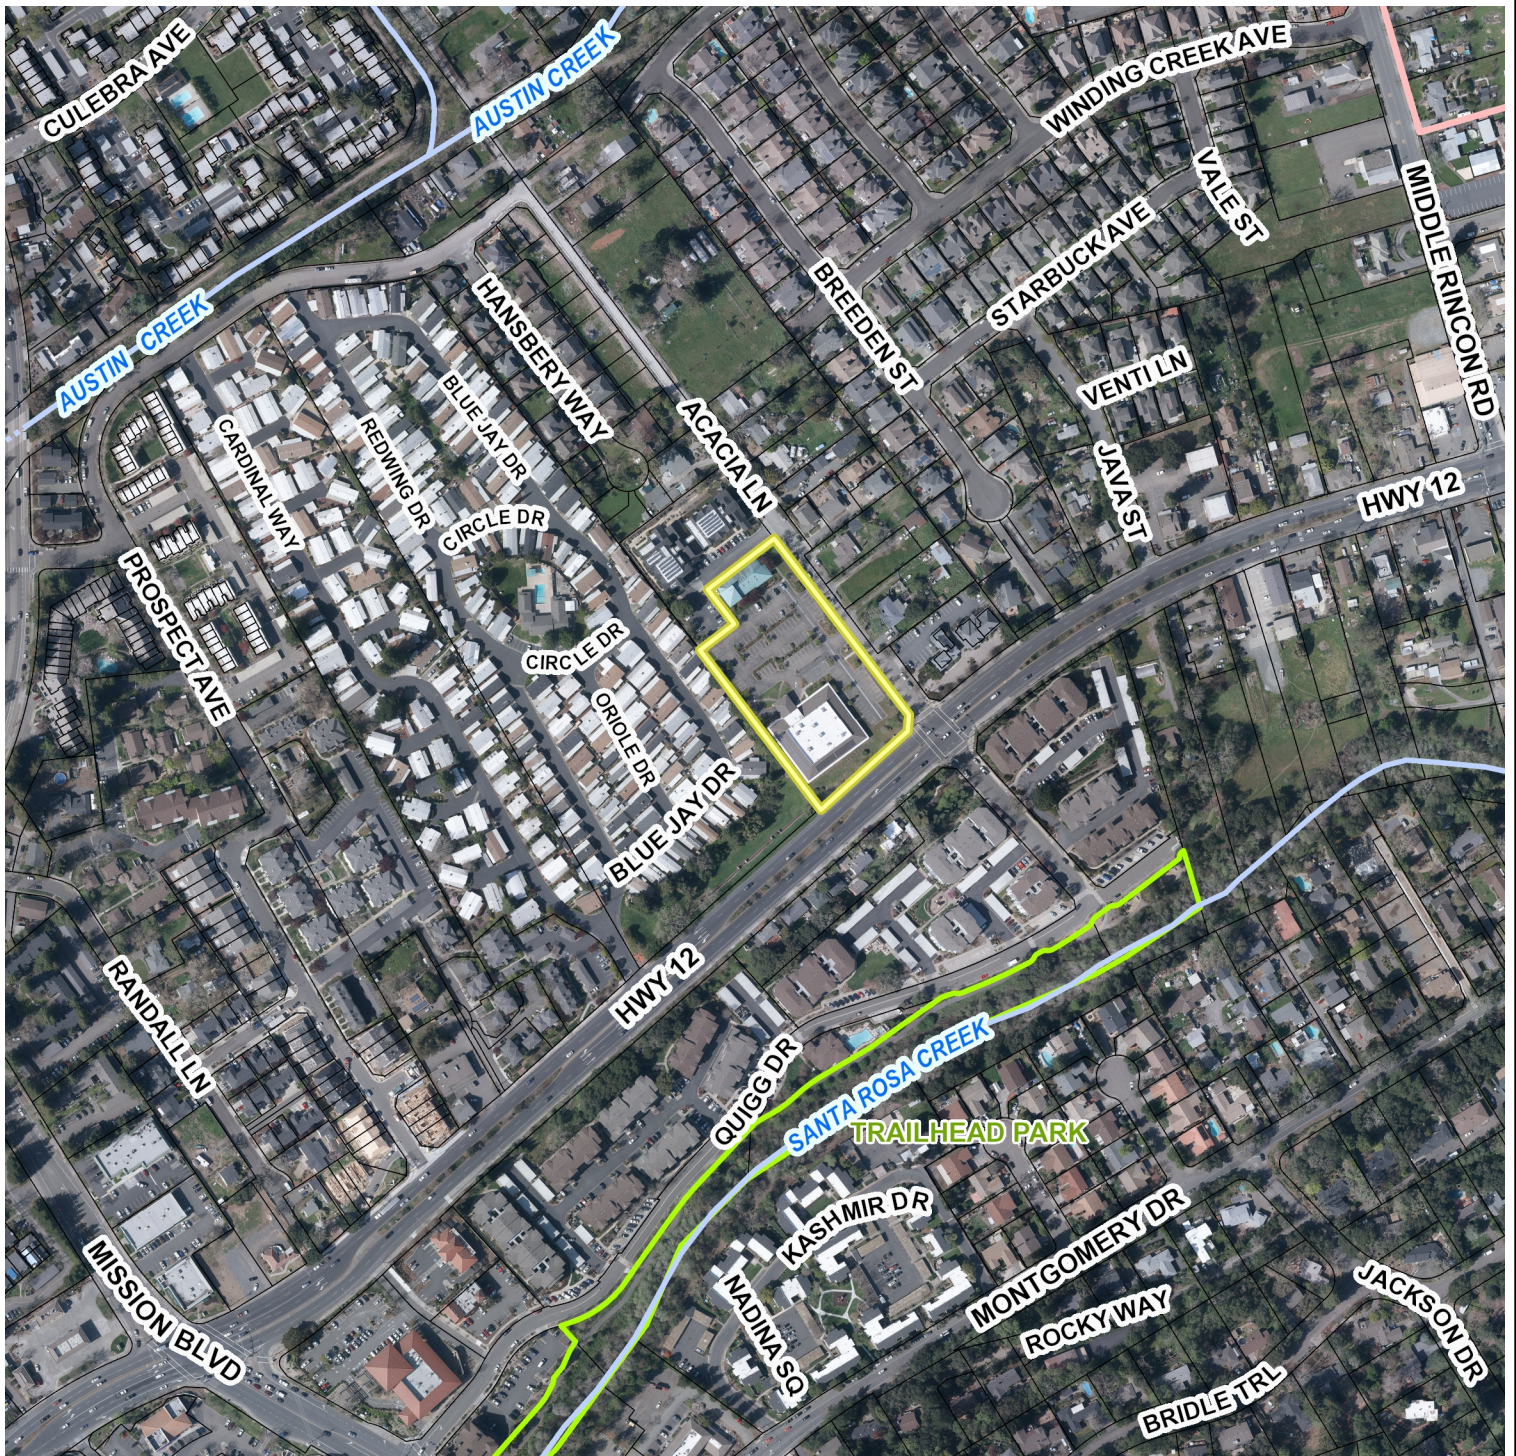

Linda Tunis Senior Apartments

600 Acacia Lane

1/16/2020

Scale 1: 4,800

0 Miles 0.08