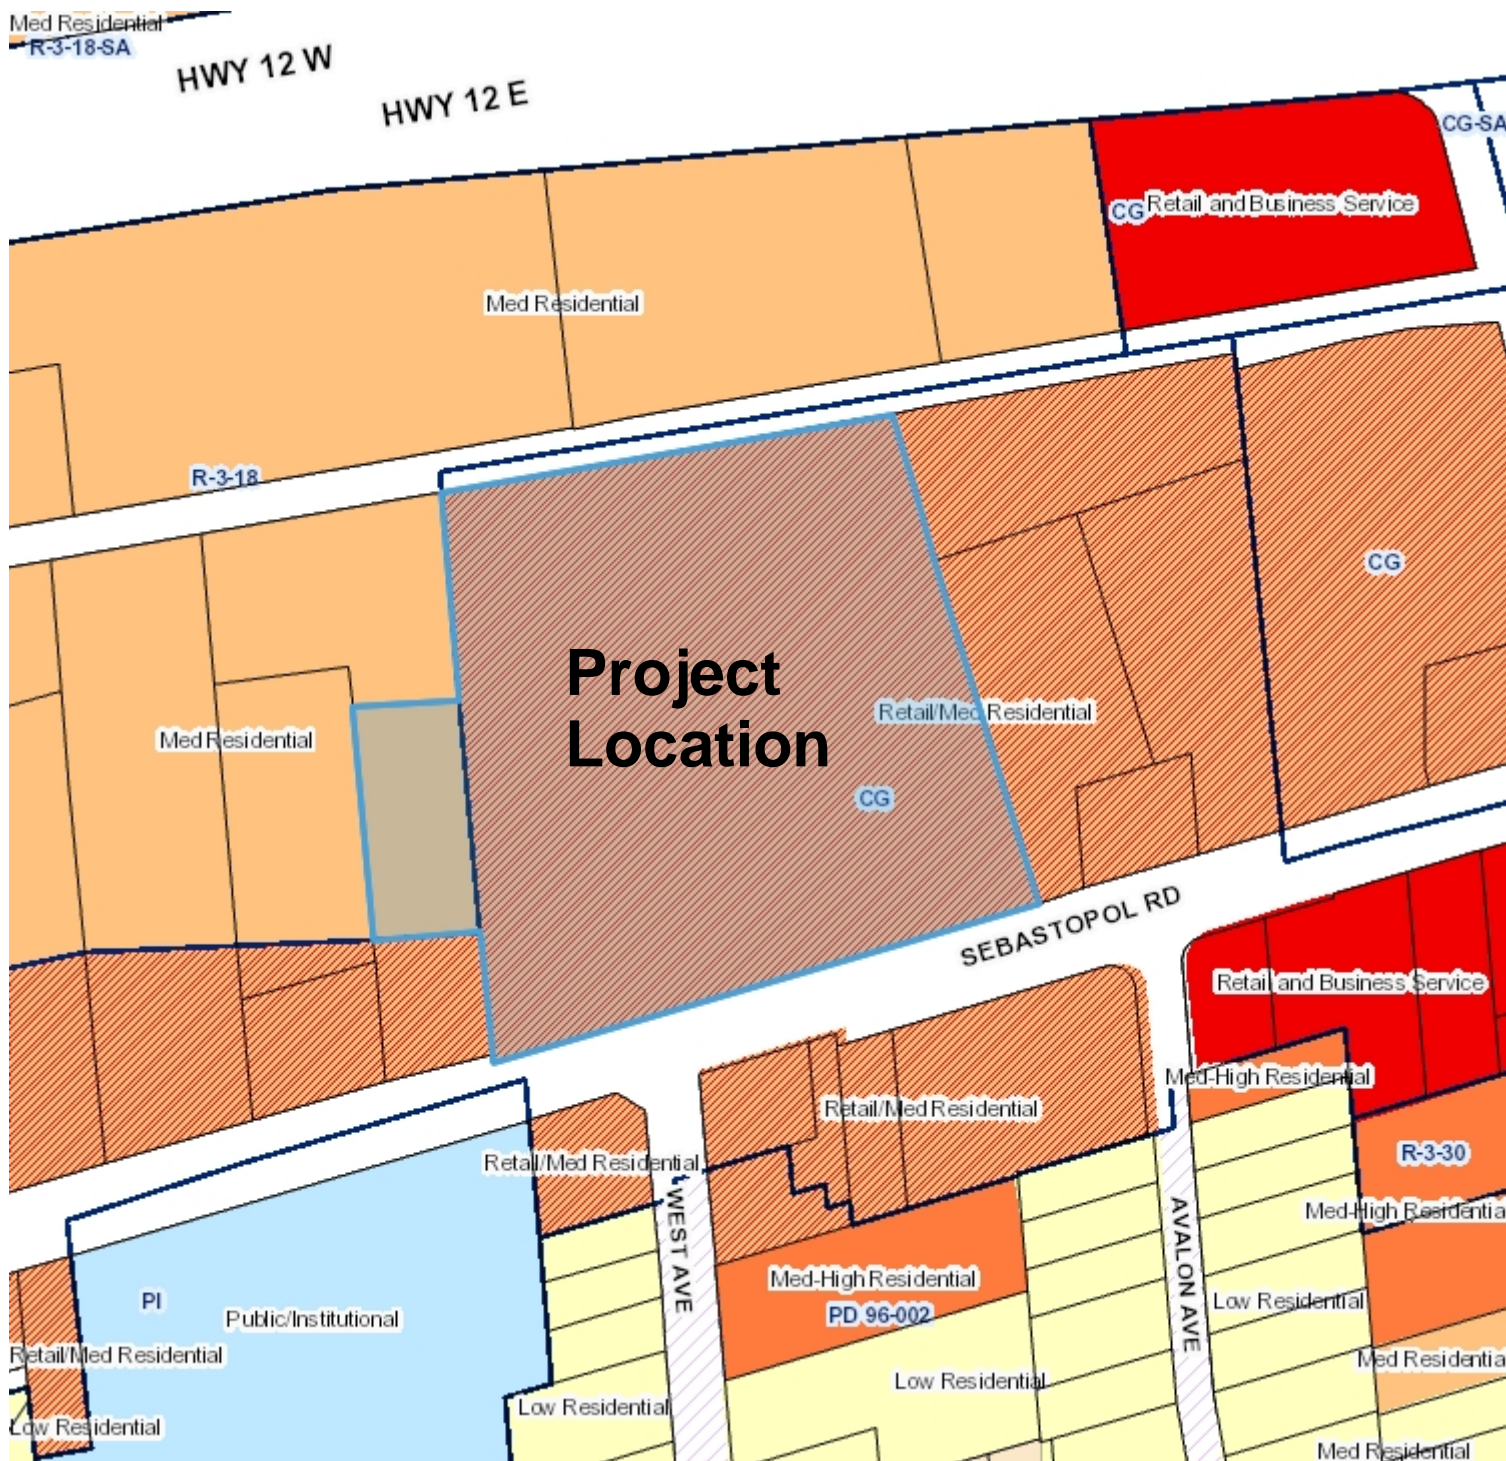

Neighborhood Context Map

General Plan & Zoning
Tierra de Rosas Tentative Map Extension
File No. EXT22-0019

02/21/2023

Scale 1: 2,400