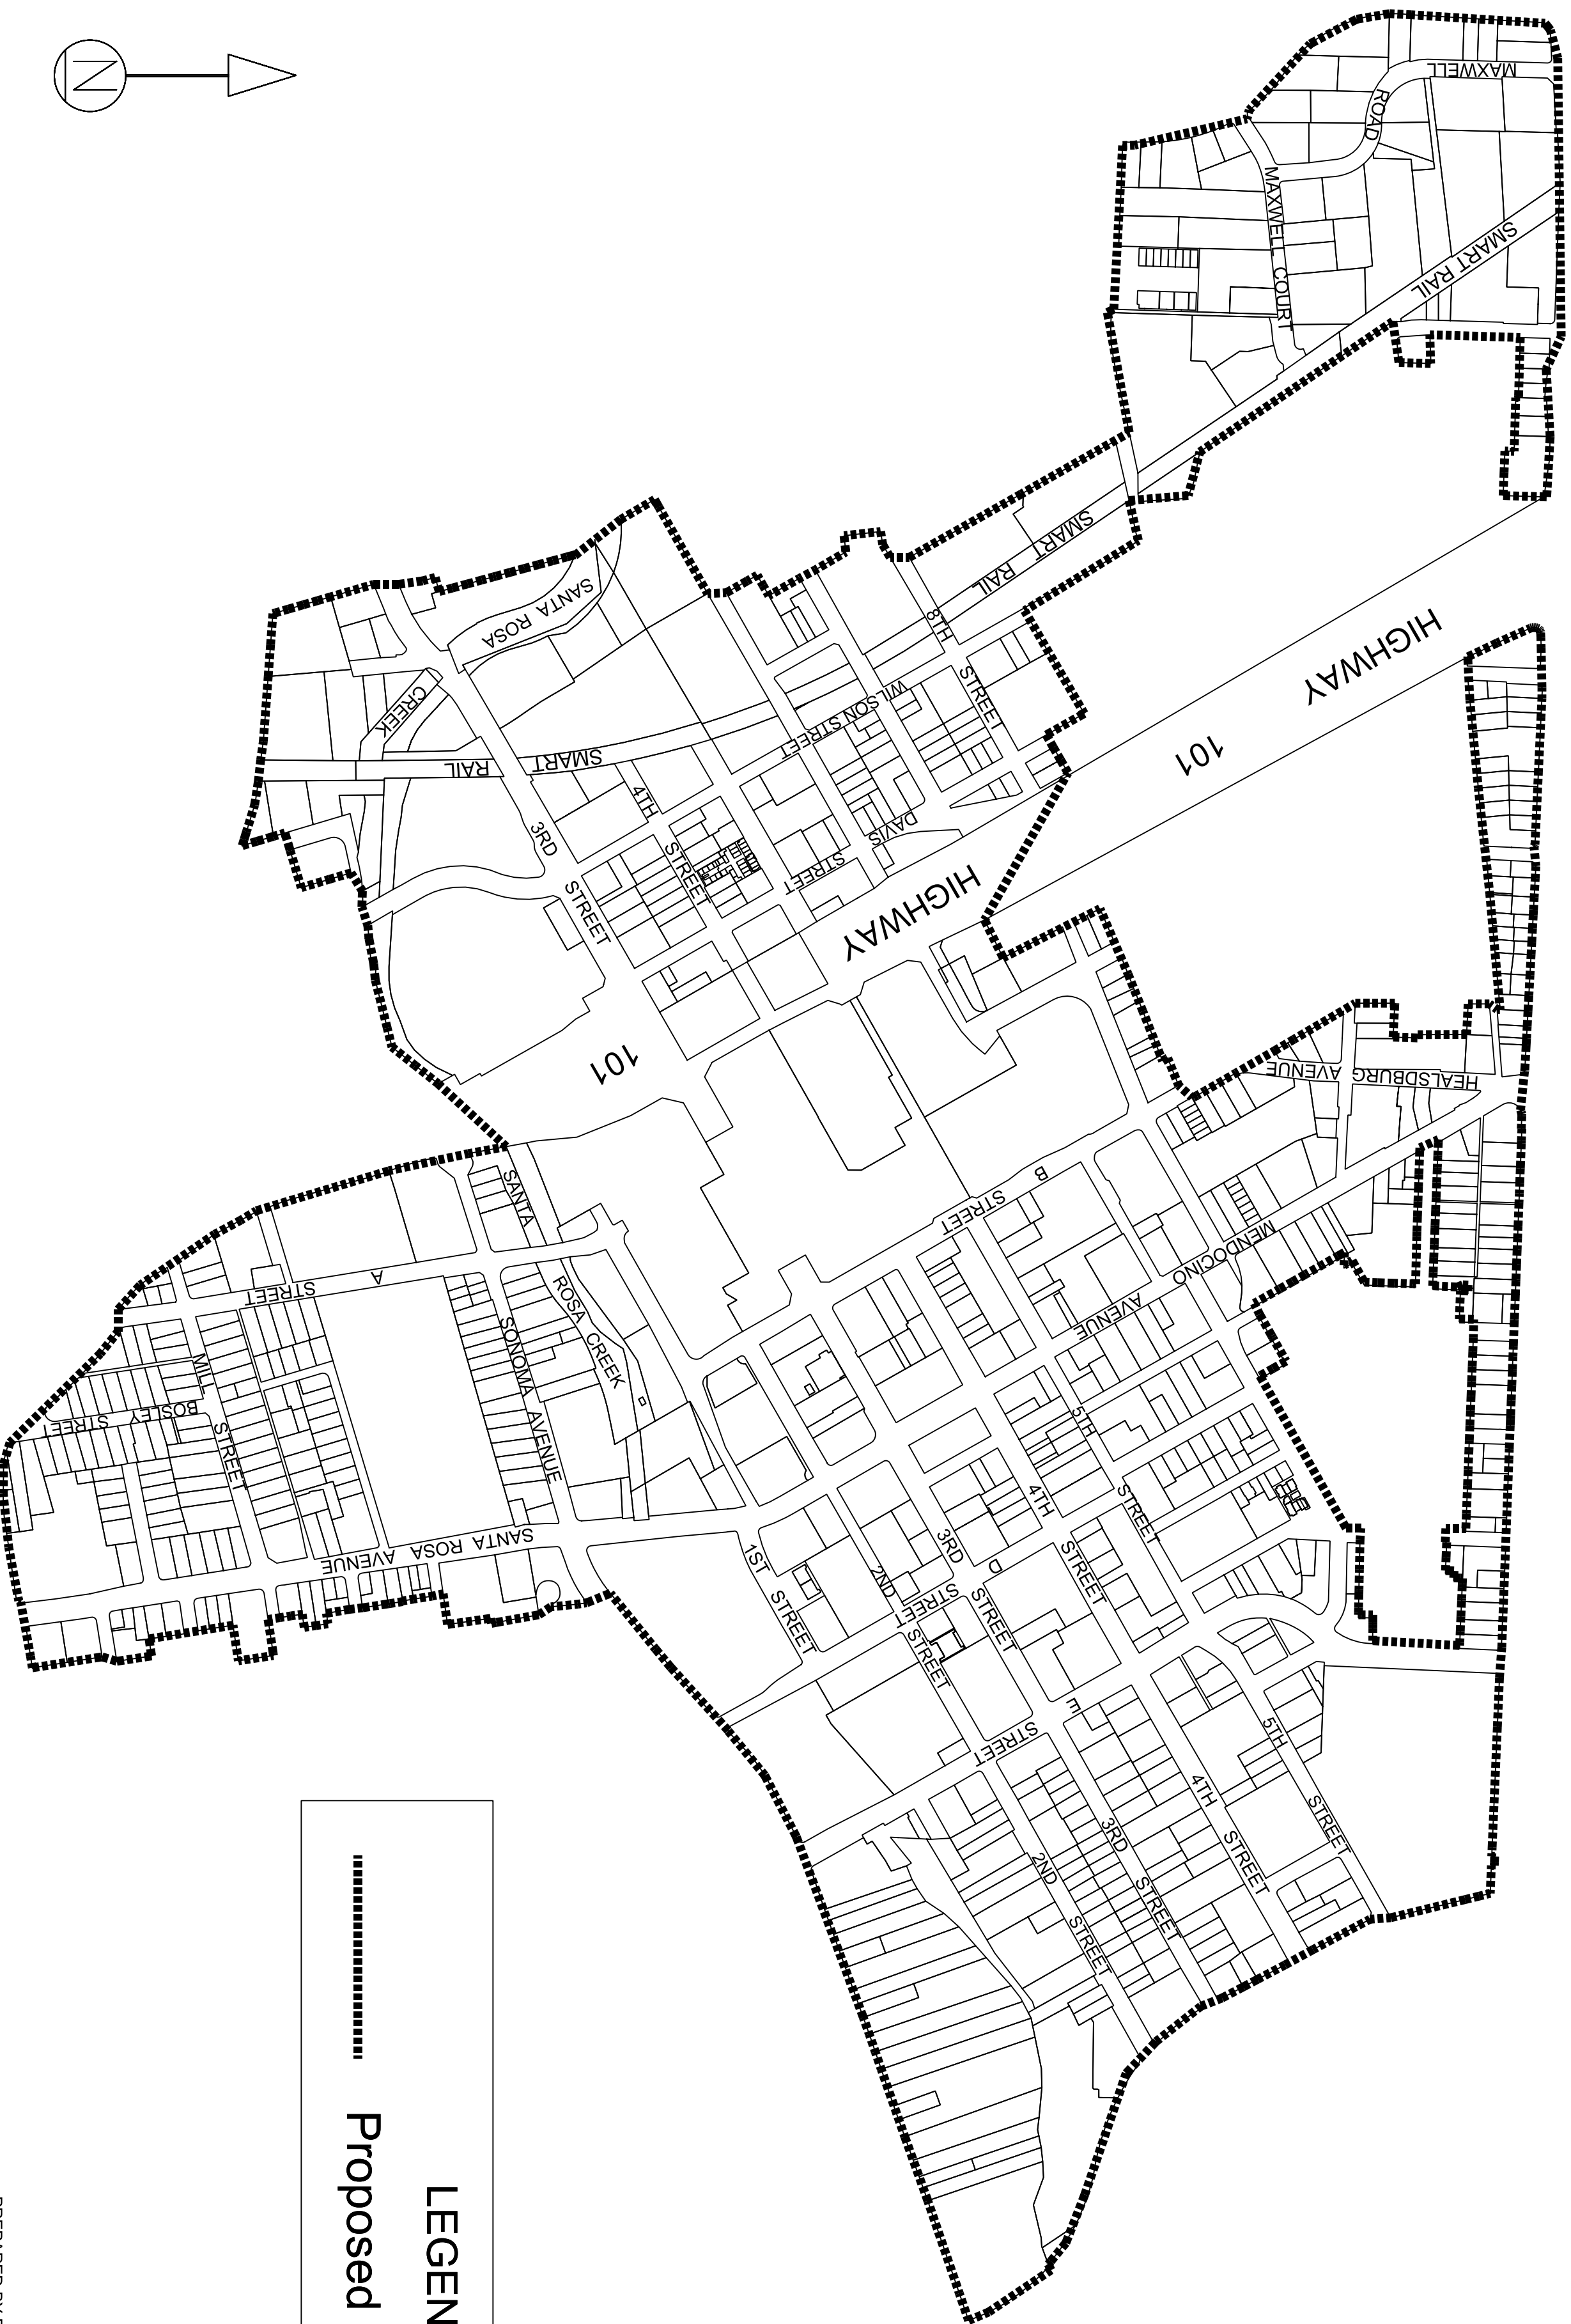

PROPOSED BOUNDARIES OF  
CITY OF SANTA ROSA EIFD  
(DOWNTOWN BUSINESS CORRIDOR)  
COUNTY OF SONOMA, STATE OF CALIFORNIA

**LEGEND**  
 ..... Proposed Boundaries of EIFD