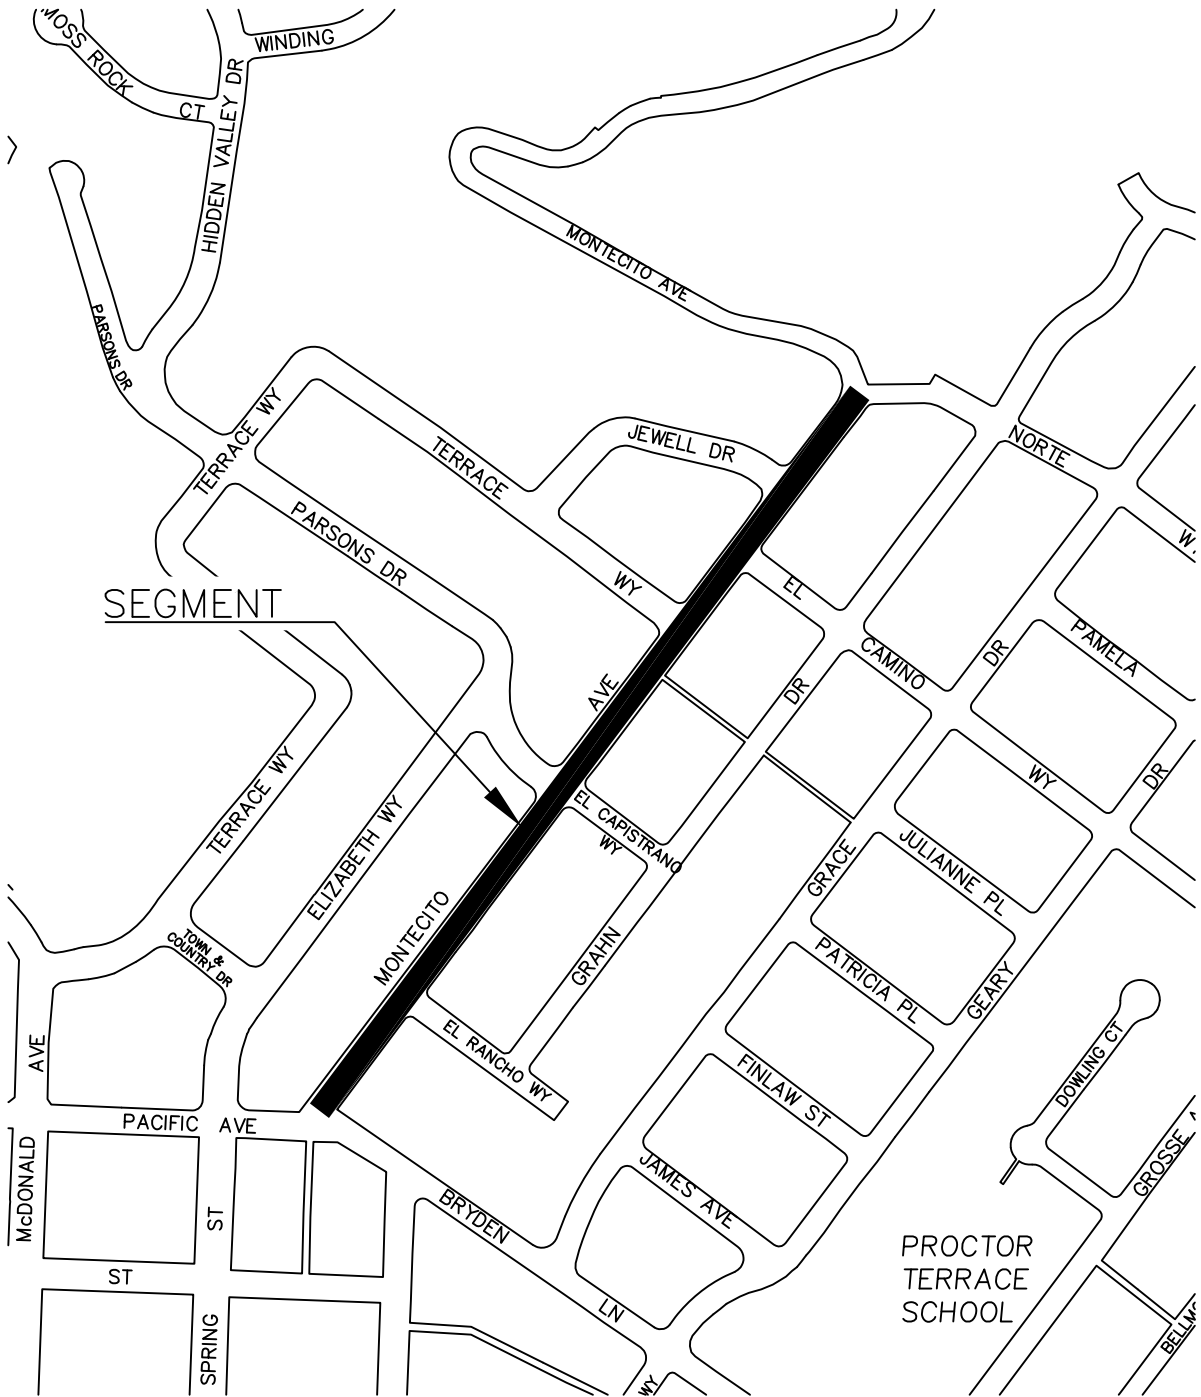

SANTA ROSA TOWNCENTER

BURT ST

RICHARDO AVE

AILEEN WY

APPLE WY

PEAR WY

COURTYARD CIR

COURT ST

TAYLOR MOUNTAIN ELEMENTARY SCHOOL

SANTA ROSA AVE

AVE

AVE

CASTRO CT

CITY LIMITS

City of Santa Rosa

VICINITY MAP OF BELLEVUE AVENUE FROM SANTA ROSA AVENUE TO CITY LIMITS

Scale: NTS

Date: DEC 2016

By: LLS

U.S. HIGHWAY 101

CORBY AVE FRONTAGE RD

U.S. HIGHWAY 101

City of
Santa Rosa

VICINITY MAP OF
BROOKWOOD AVENUE FROM
SONOMA AVE TO 3RD ST

Scale: NTS	Date: Dec 2016
By: SE	FILE: Brookwood_Sonoma-3rd

City of
Santa Rosa

VICINITY MAP OF
MONTECITO AVE FROM
PACIFIC AVENUE TO NORTE WAY

Scale: 1"=400'	Date: JAN 2017
By: PAP	File: Montecito Ave Vicinity Map