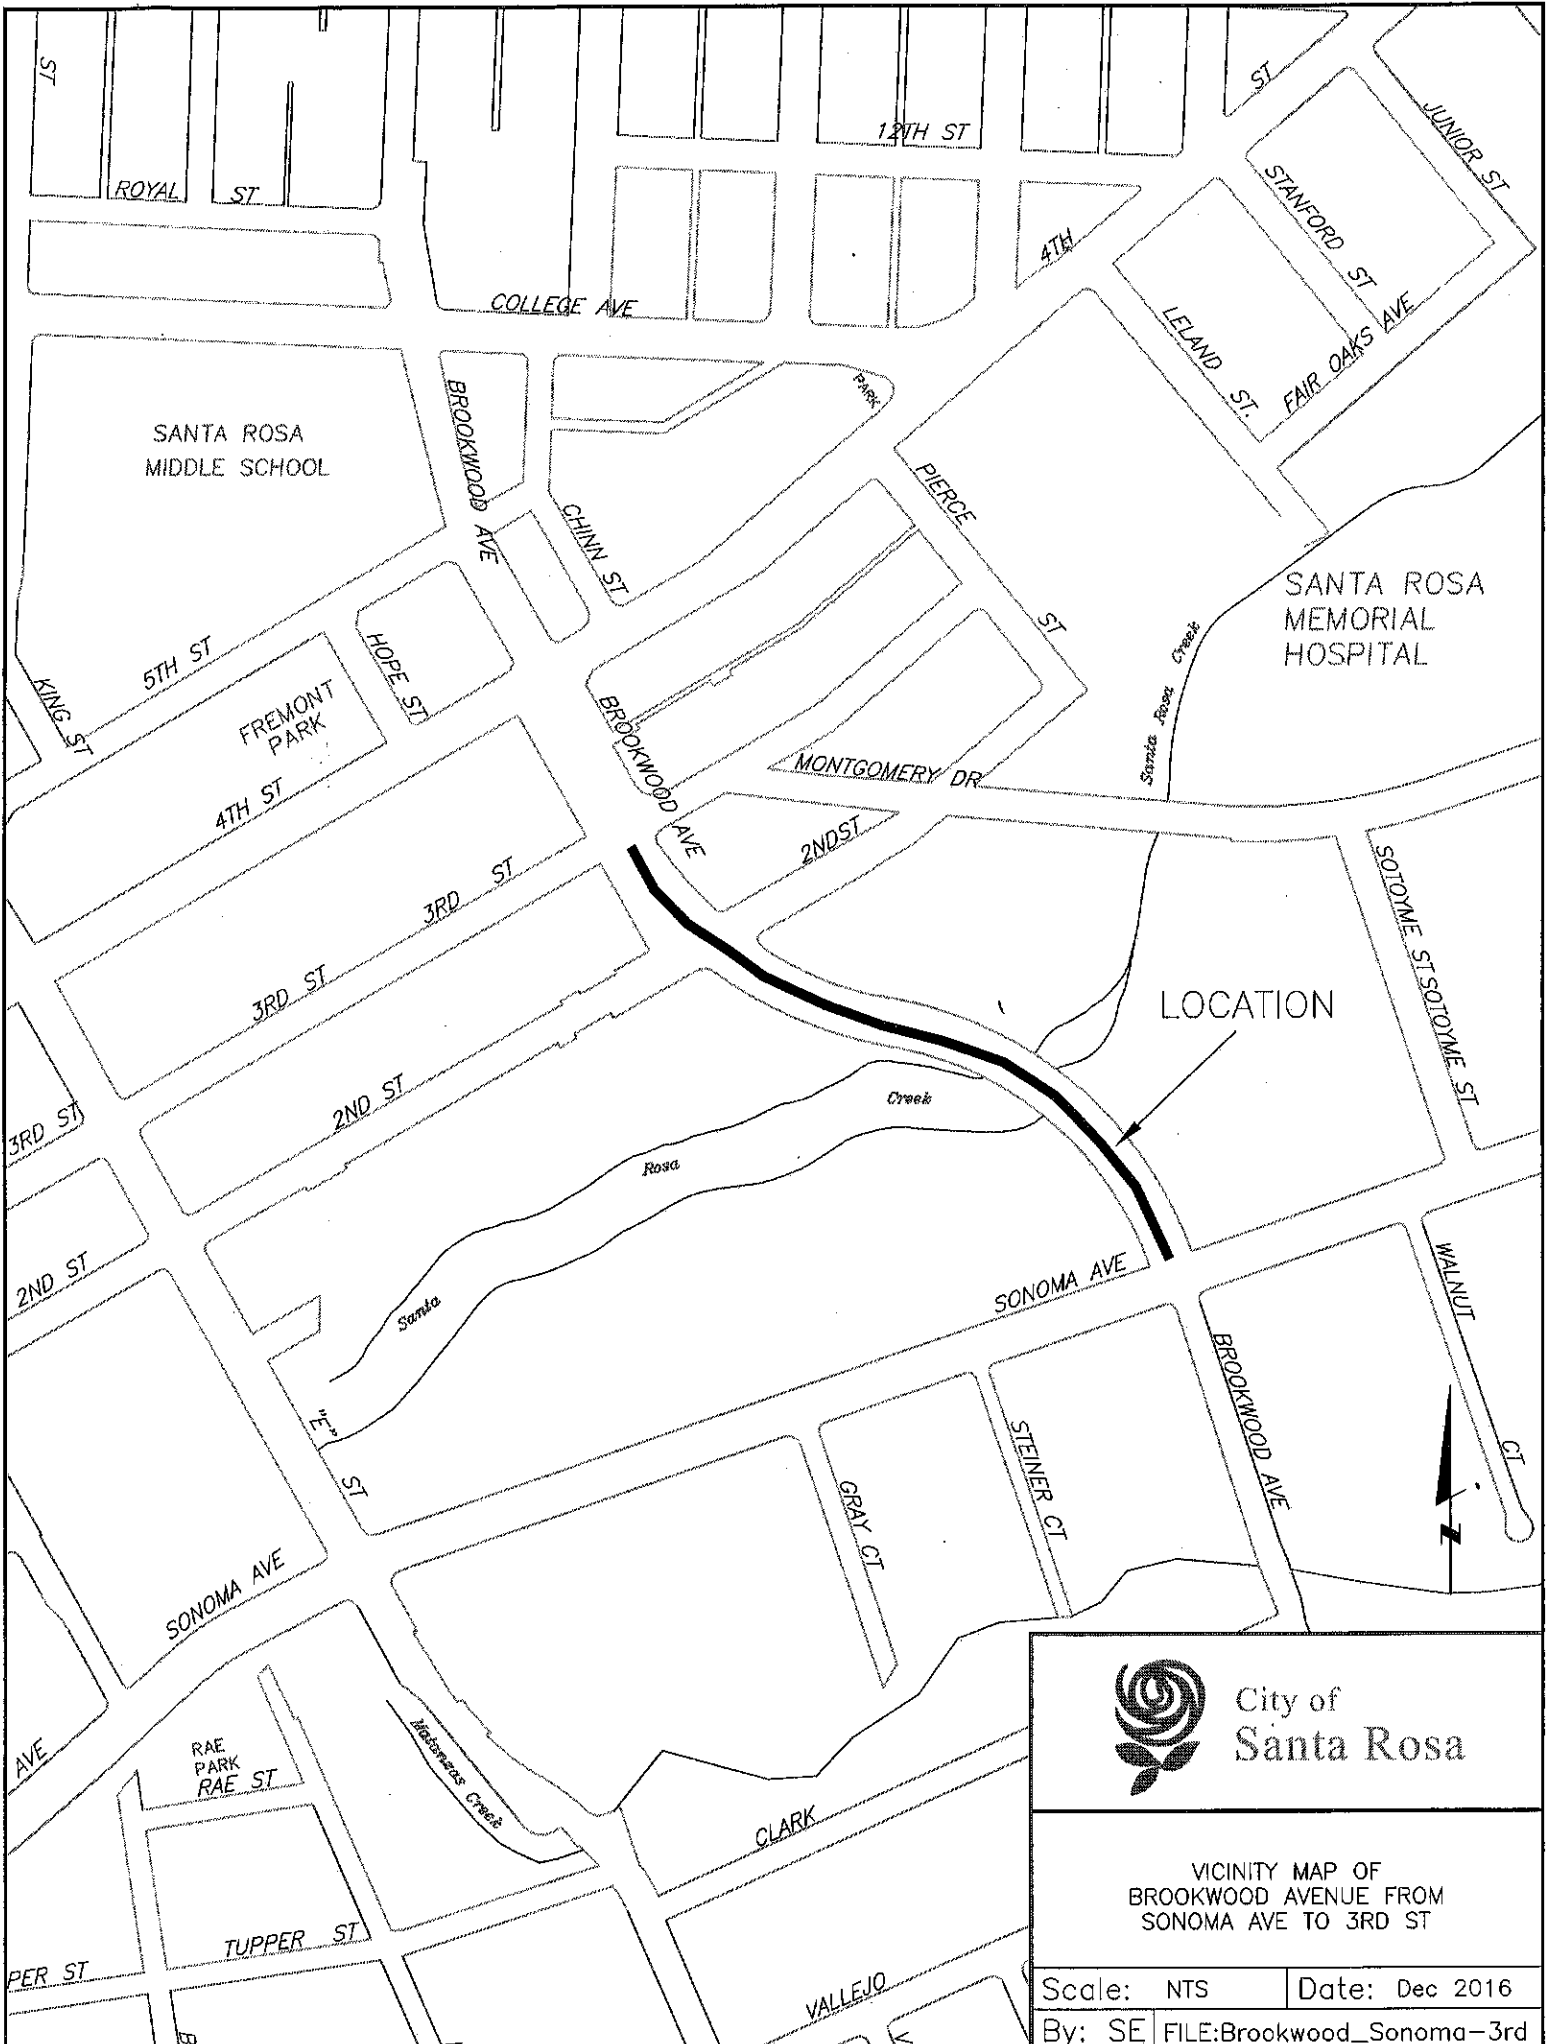

TAYLOR MOUNTAIN ELEMENTARY SCHOOL

SANTA ROSA AVE

AVE

AVE

CASTRO CT

CITY LIMITS

City of Santa Rosa

VICINITY MAP OF BELLEVUE AVENUE FROM SANTA ROSA AVENUE TO CITY LIMITS

Scale: NTS

Date: DEC 2016

By: LLS

U.S. HIGHWAY 101

CORBY AVE FRONTAGE RD

U.S. HIGHWAY 101

City of
Santa Rosa

VICINITY MAP OF
BROOKWOOD AVENUE FROM
SONOMA AVE TO 3RD ST

Scale: NTS	Date: Dec 2016
By: SE	FILE: Brookwood_Sonoma-3rd

City of
Santa Rosa

VICINITY MAP OF
MONTECITO AVE FROM
PACIFIC AVENUE TO NORTE WAY

Scale: 1"=400'	Date: JAN 2017
By: PAP	File: Montecito Ave Vicinity Map