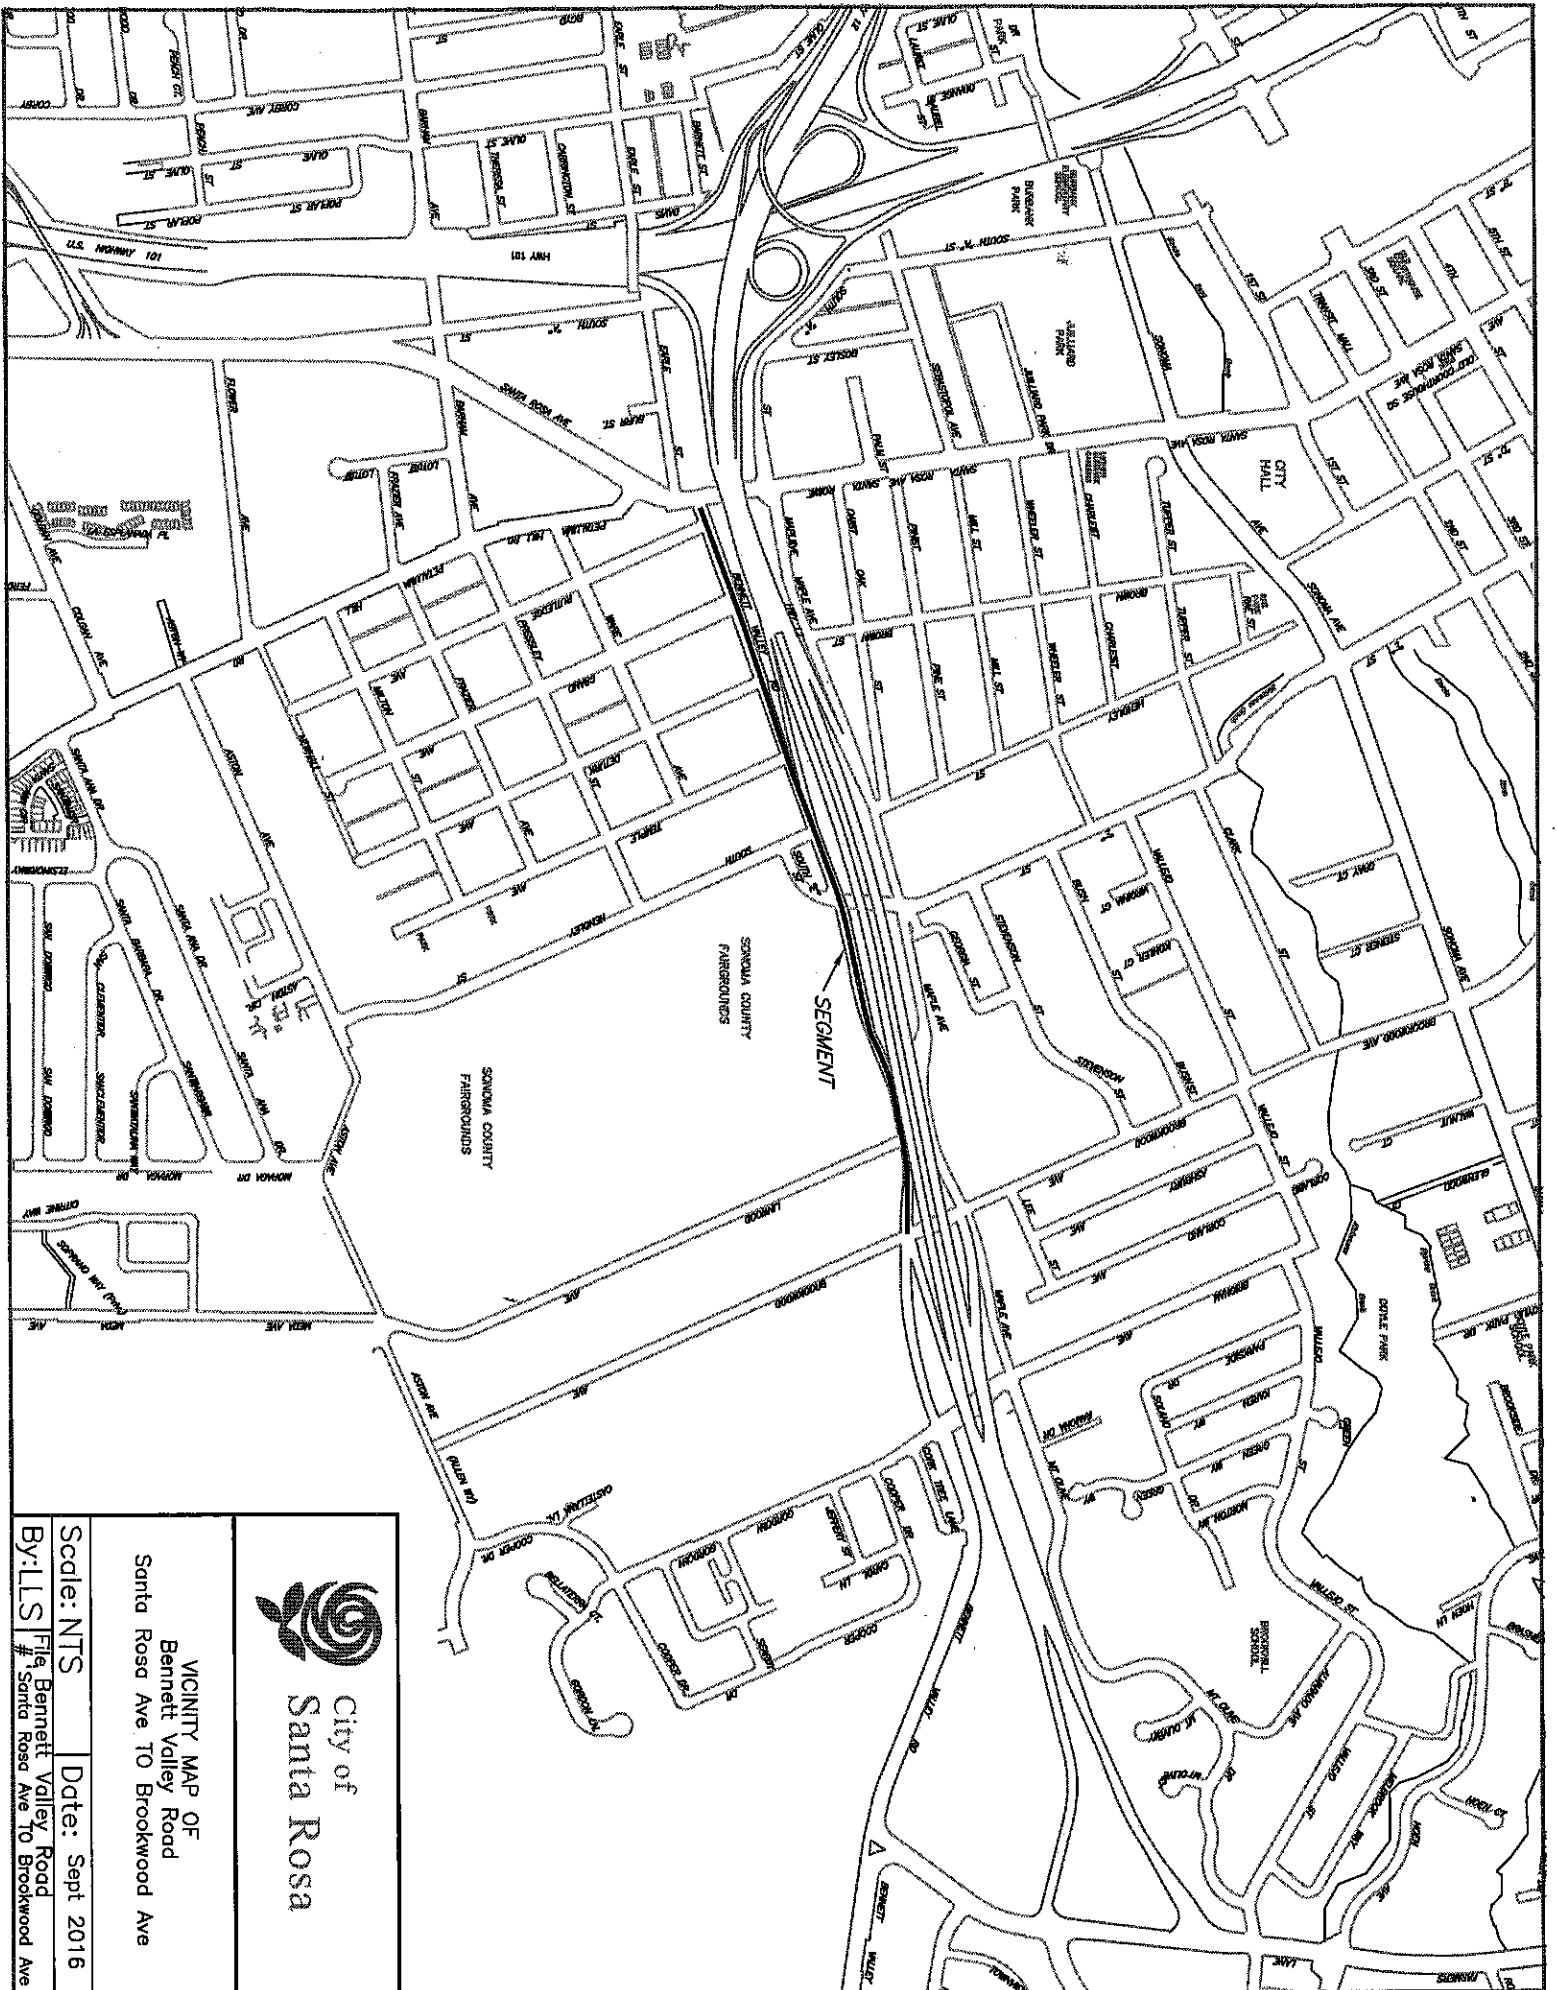

Scale: NTS

Date: DEC 2016

By: LLS

U.S. HIGHWAY 101

CORBY AVE FRONTAGE RD

U.S. HIGHWAY 101

City of
Santa Rosa

VICINITY MAP OF
BROOKWOOD AVENUE FROM
SONOMA AVE TO 3RD ST

Scale: NTS	Date: Dec 2016
By: SE	FILE: Brookwood_Sonoma-3rd

City of
Santa Rosa

VICINITY MAP OF
MONTECITO AVE FROM
PACIFIC AVENUE TO NORTE WAY

Scale: 1"=400'	Date: JAN 2017
By: PAP	File: Montecito Ave Vicinity Map