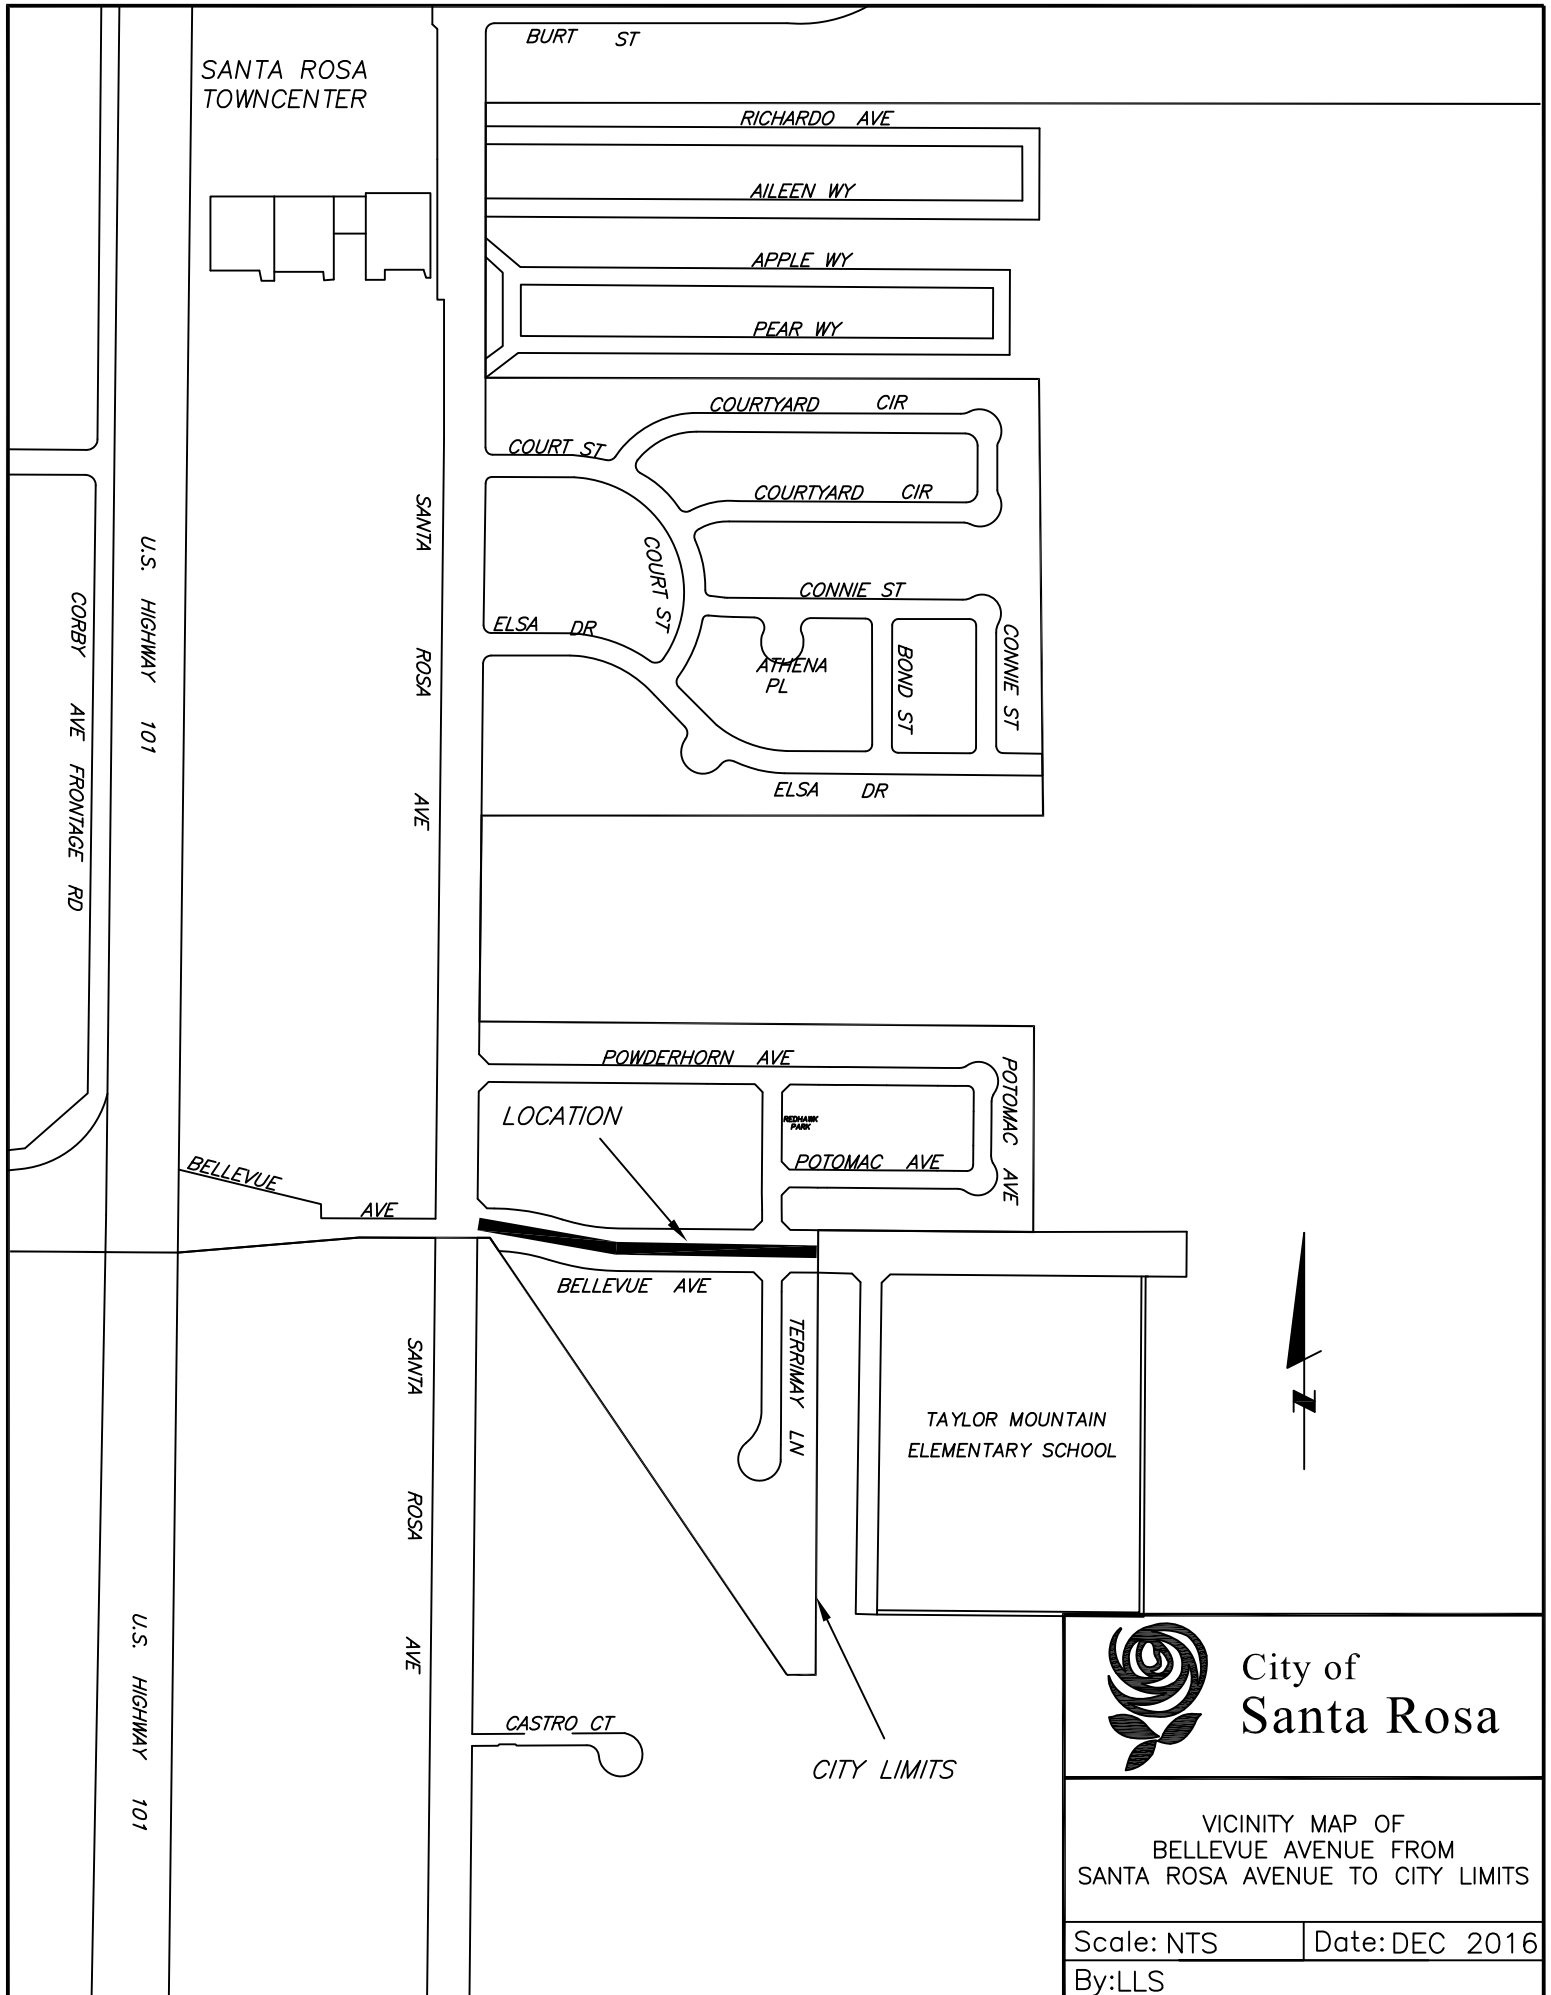

TAYLOR MOUNTAIN ELEMENTARY SCHOOL

SANTA ROSA AVE

AVE

AVE

CASTRO CT

CITY LIMITS

City of Santa Rosa

VICINITY MAP OF BELLEVUE AVENUE FROM SANTA ROSA AVENUE TO CITY LIMITS

Scale: NTS

Date: DEC 2016

By: LLS

U.S. HIGHWAY 101

CORBY AVE FRONTAGE RD

U.S. HIGHWAY 101

City of
Santa Rosa

VICINITY MAP OF
BROOKWOOD AVENUE FROM
SONOMA AVE TO 3RD ST

Scale: NTS	Date: Dec 2016
By: SE	FILE: Brookwood_Sonoma-3rd

City of
Santa Rosa

VICINITY MAP OF
MONTECITO AVE FROM
PACIFIC AVENUE TO NORTE WAY

Scale: 1"=400'	Date: JAN 2017
By: PAP	File: Montecito Ave Vicinity Map