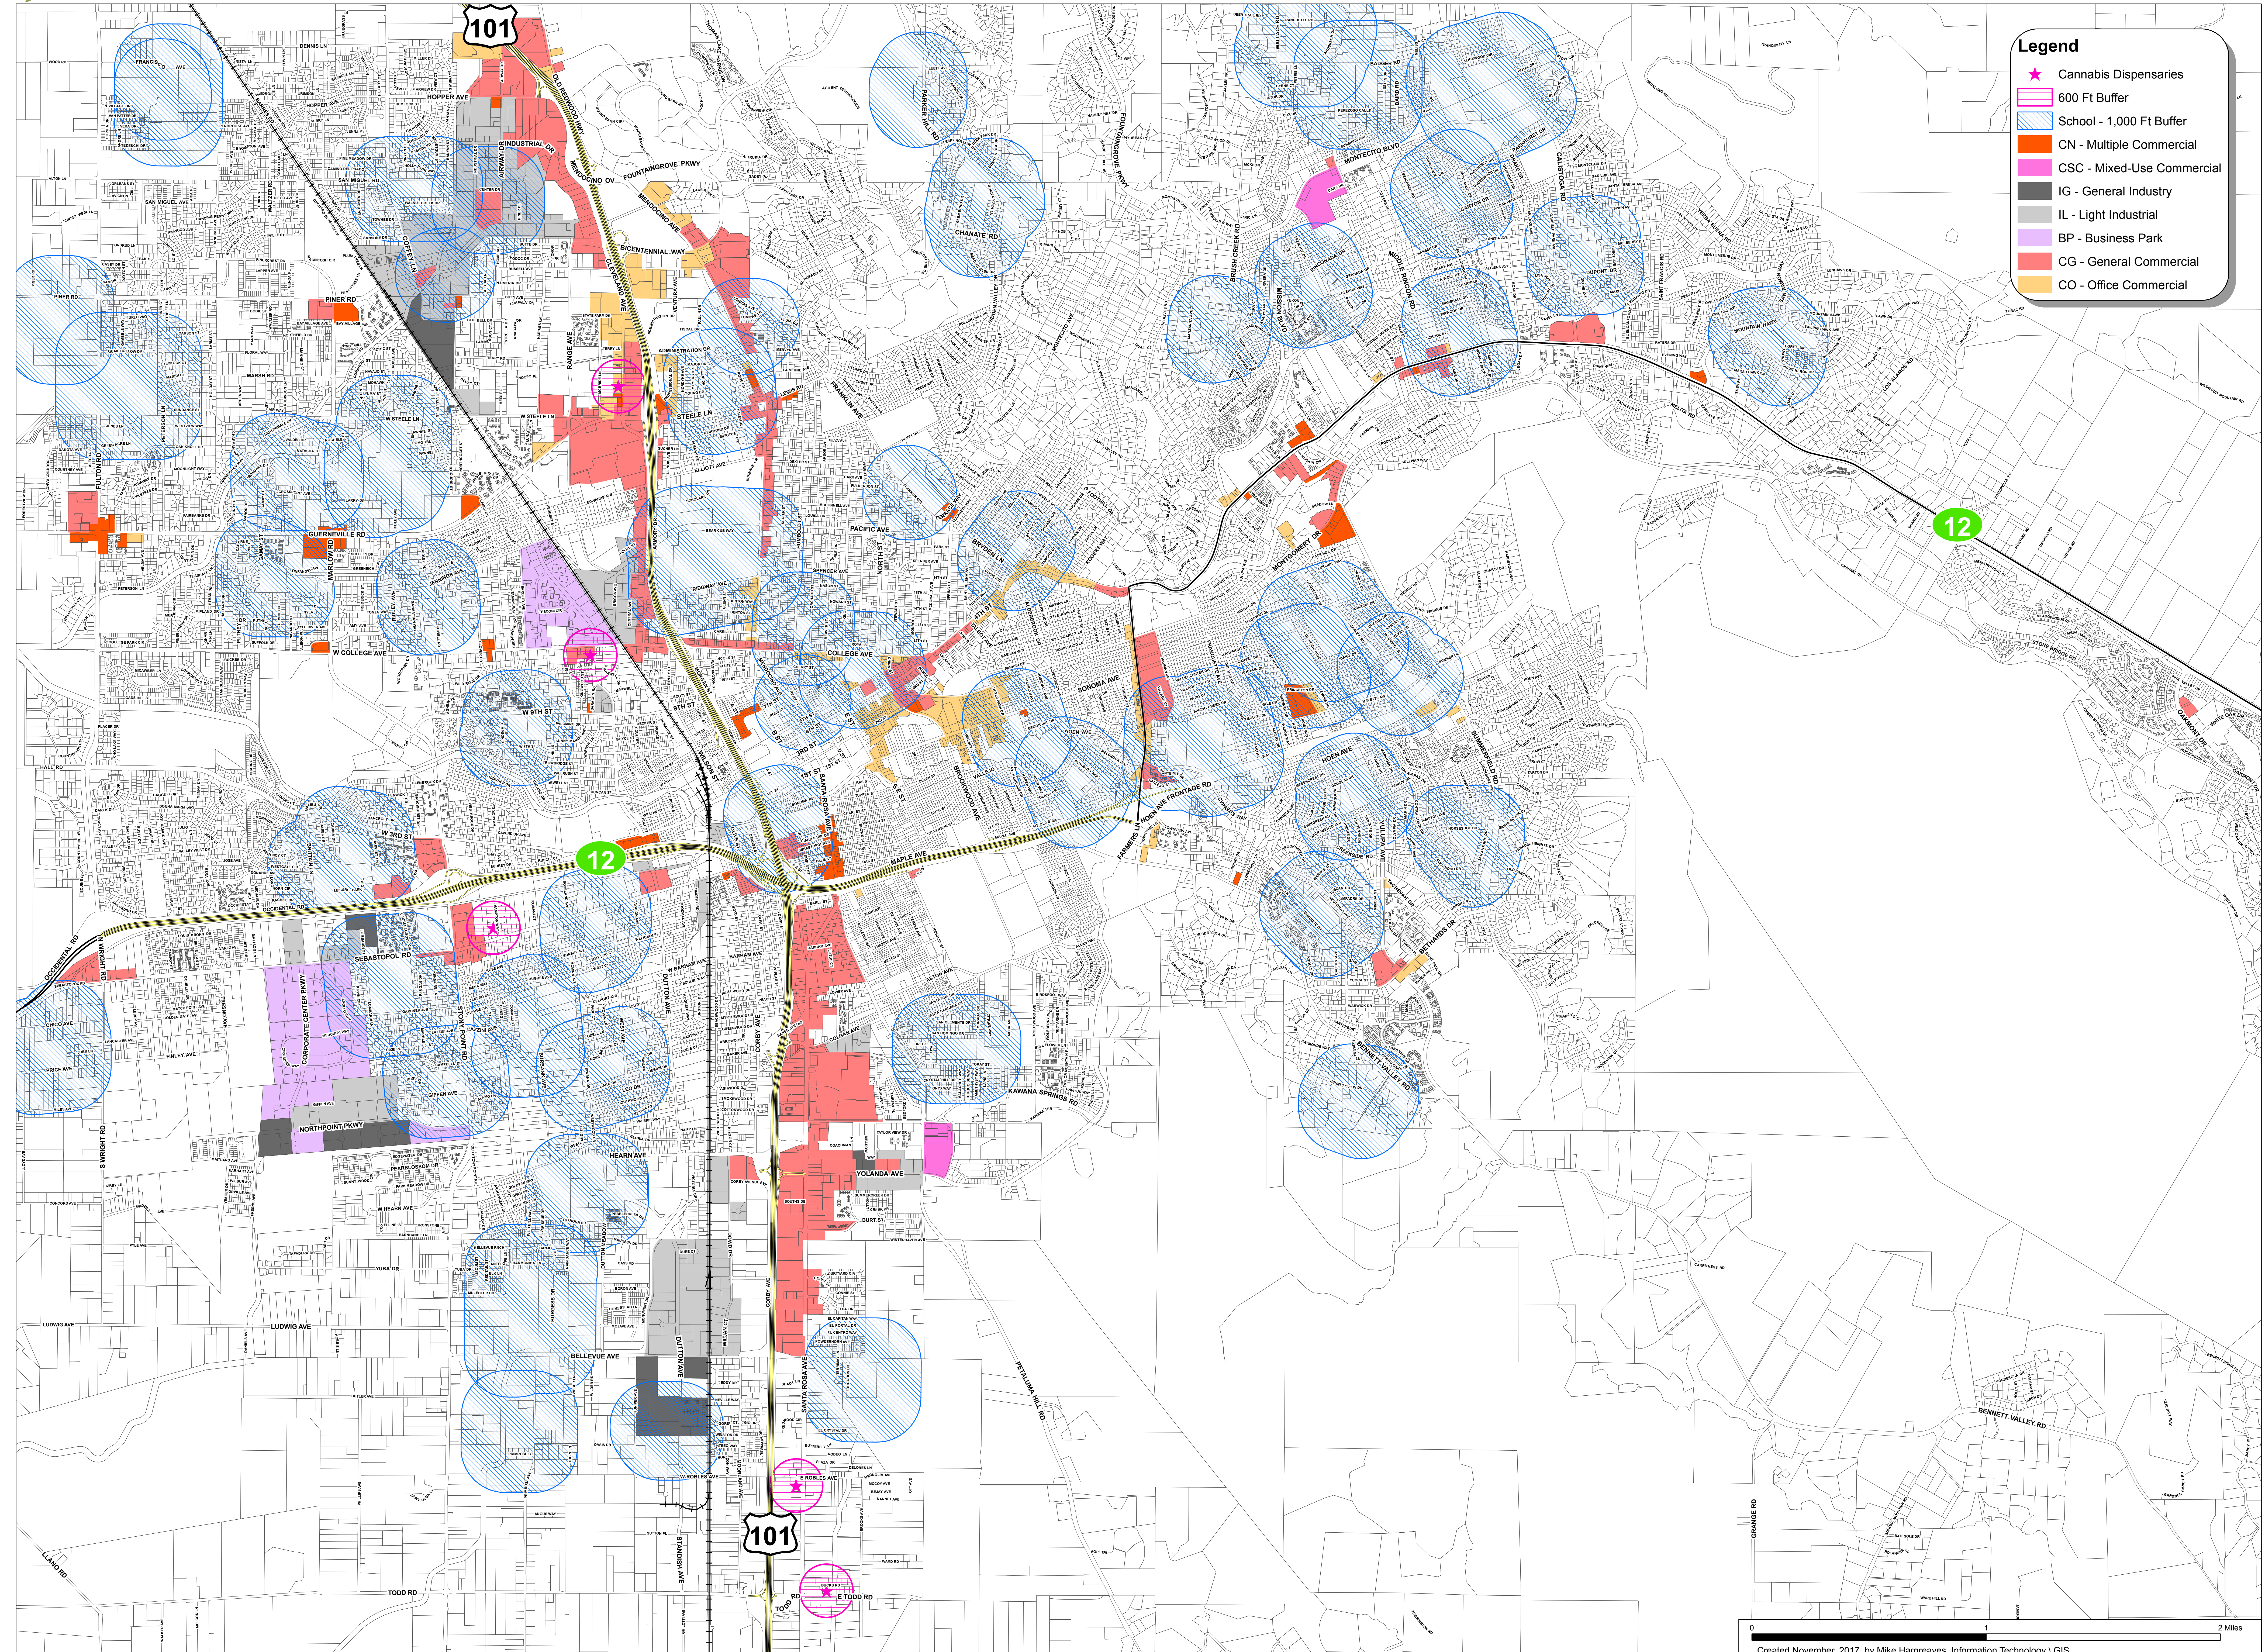

# Attachment 3 Study of Potential Cannabis Dispensary Locations

**Legend**

- ★ Cannabis Dispensaries
- 600 Ft Buffer
- School - 1,000 Ft Buffer
- CN - Multiple Commercial
- CSC - Mixed-Use Commercial
- IG - General Industry
- IL - Light Industrial
- BP - Business Park
- CG - General Commercial
- CO - Office Commercial