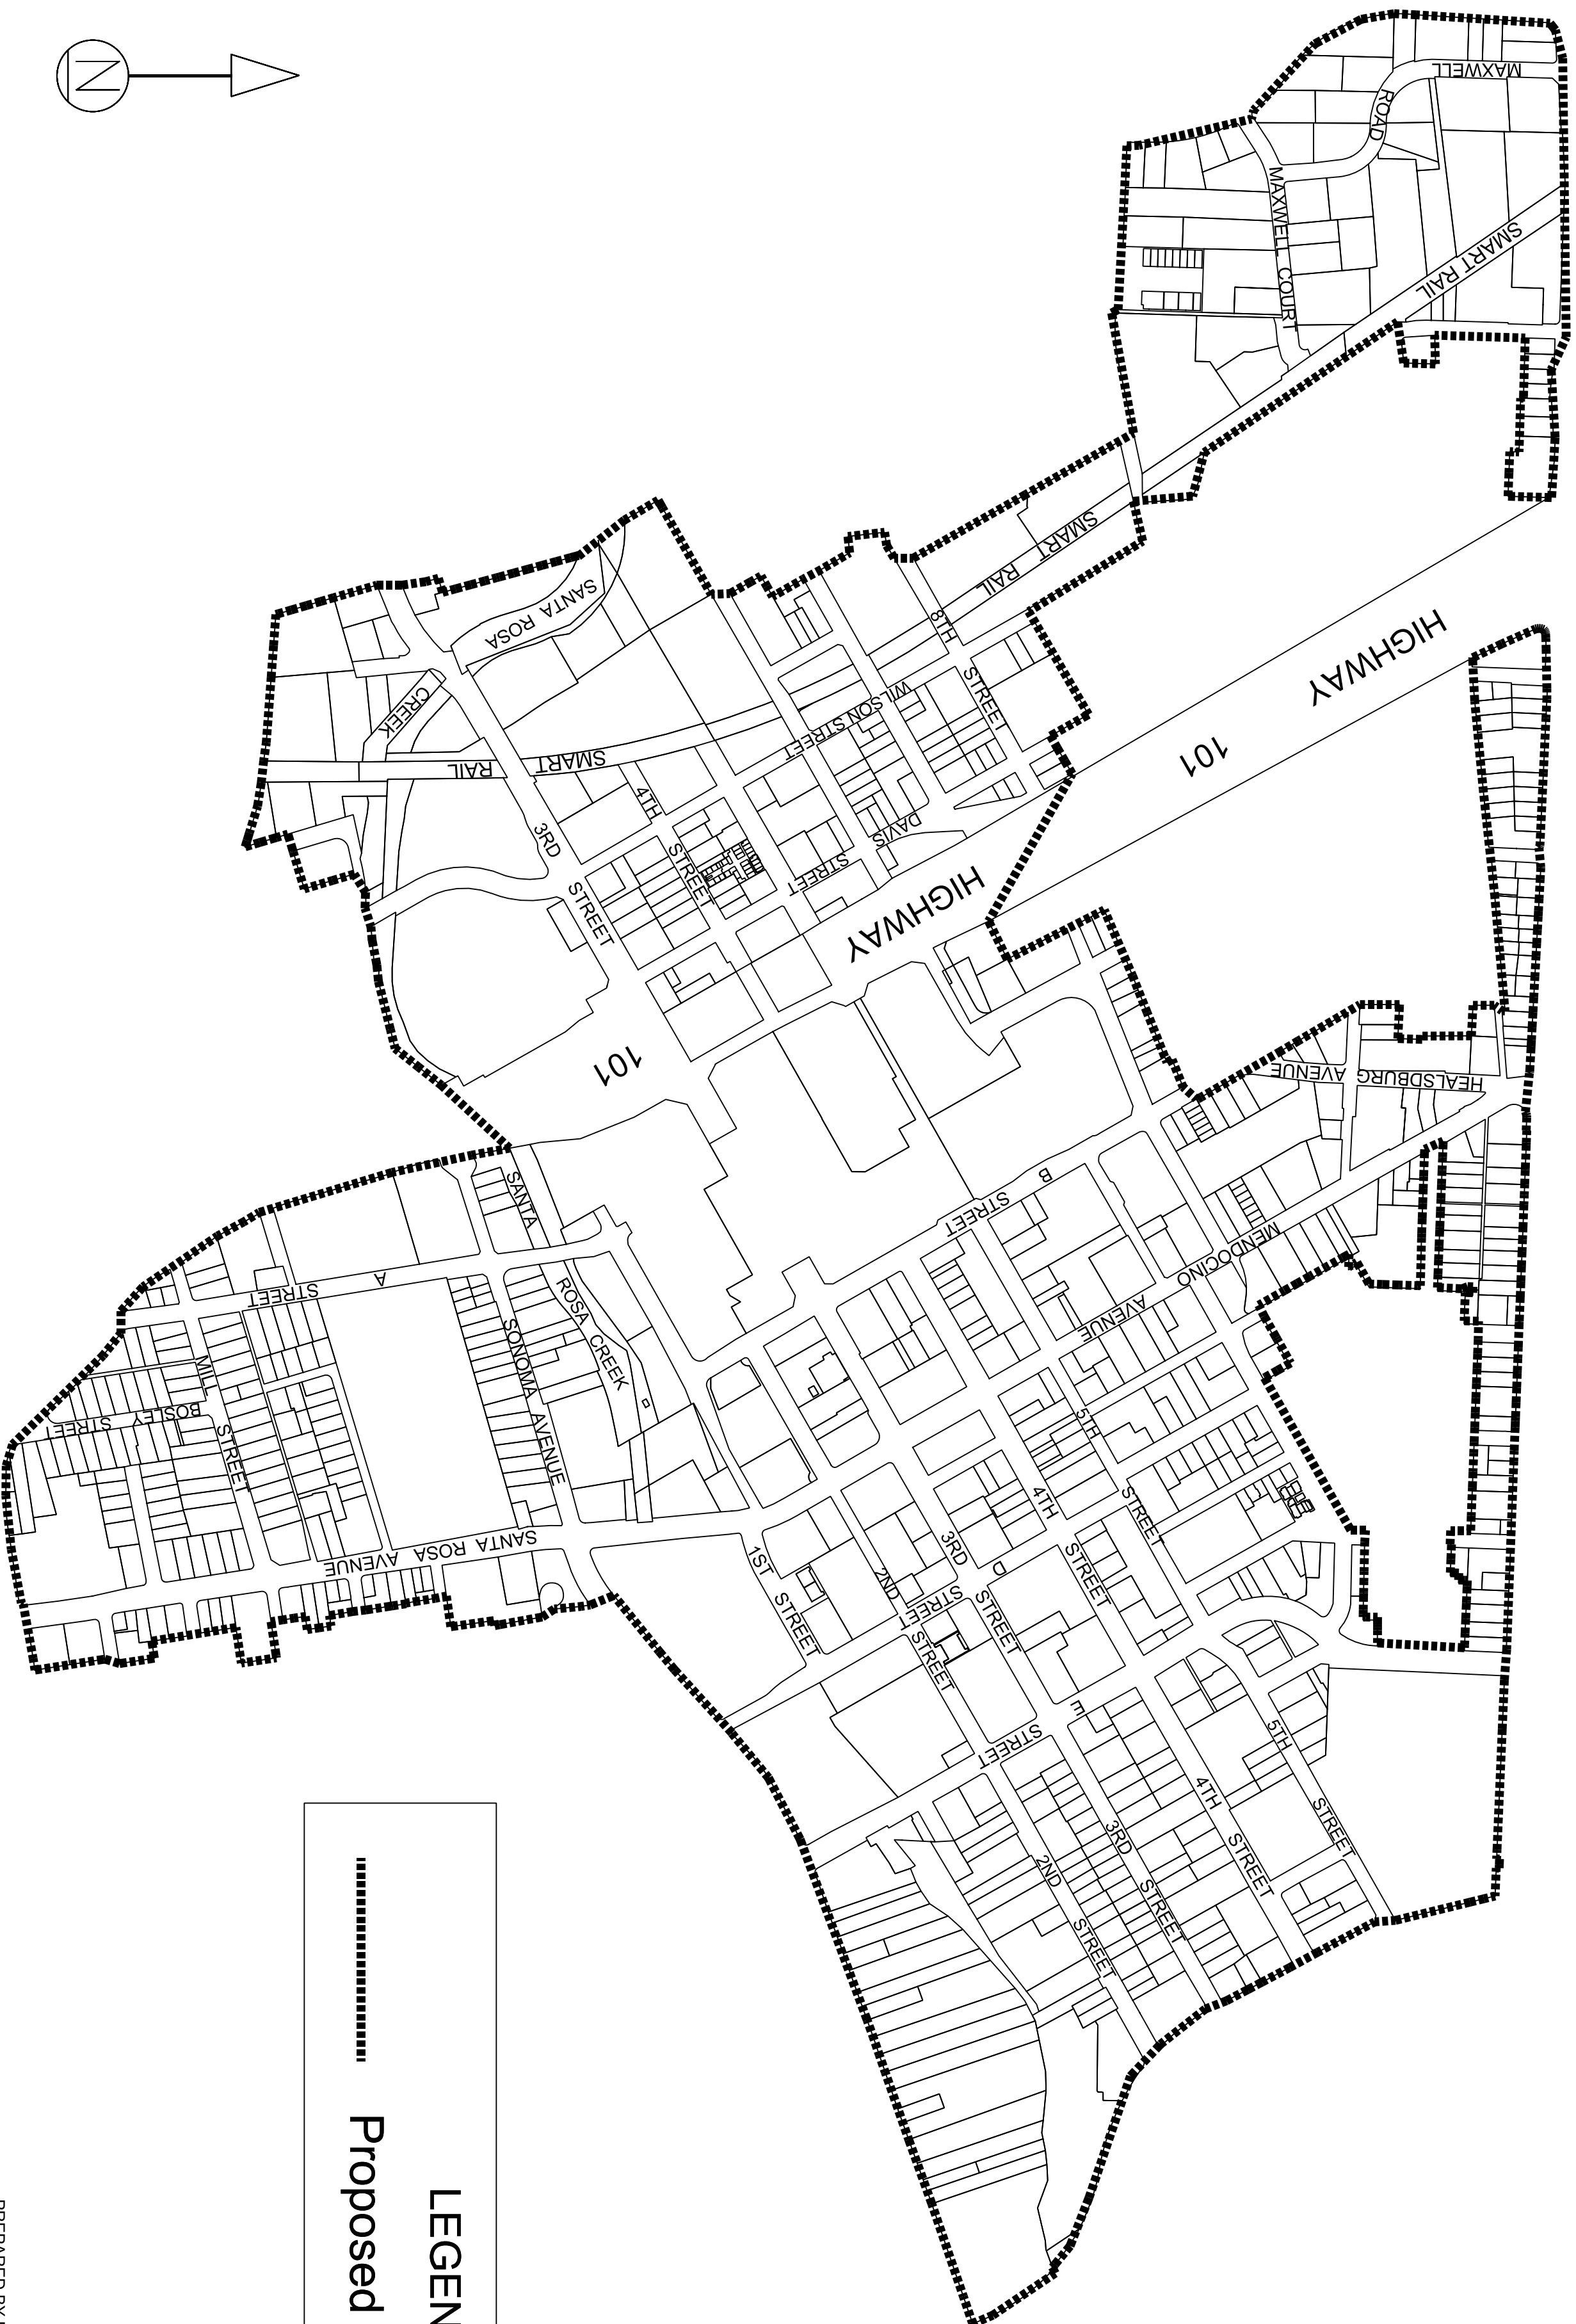

PROPOSED BOUNDARIES OF
CITY OF SANTA ROSA EIFD
(DOWNTOWN BUSINESS CORRIDOR)
COUNTY OF SONOMA, STATE OF CALIFORNIA

LEGEND
..... Proposed Boundaries of EIFD