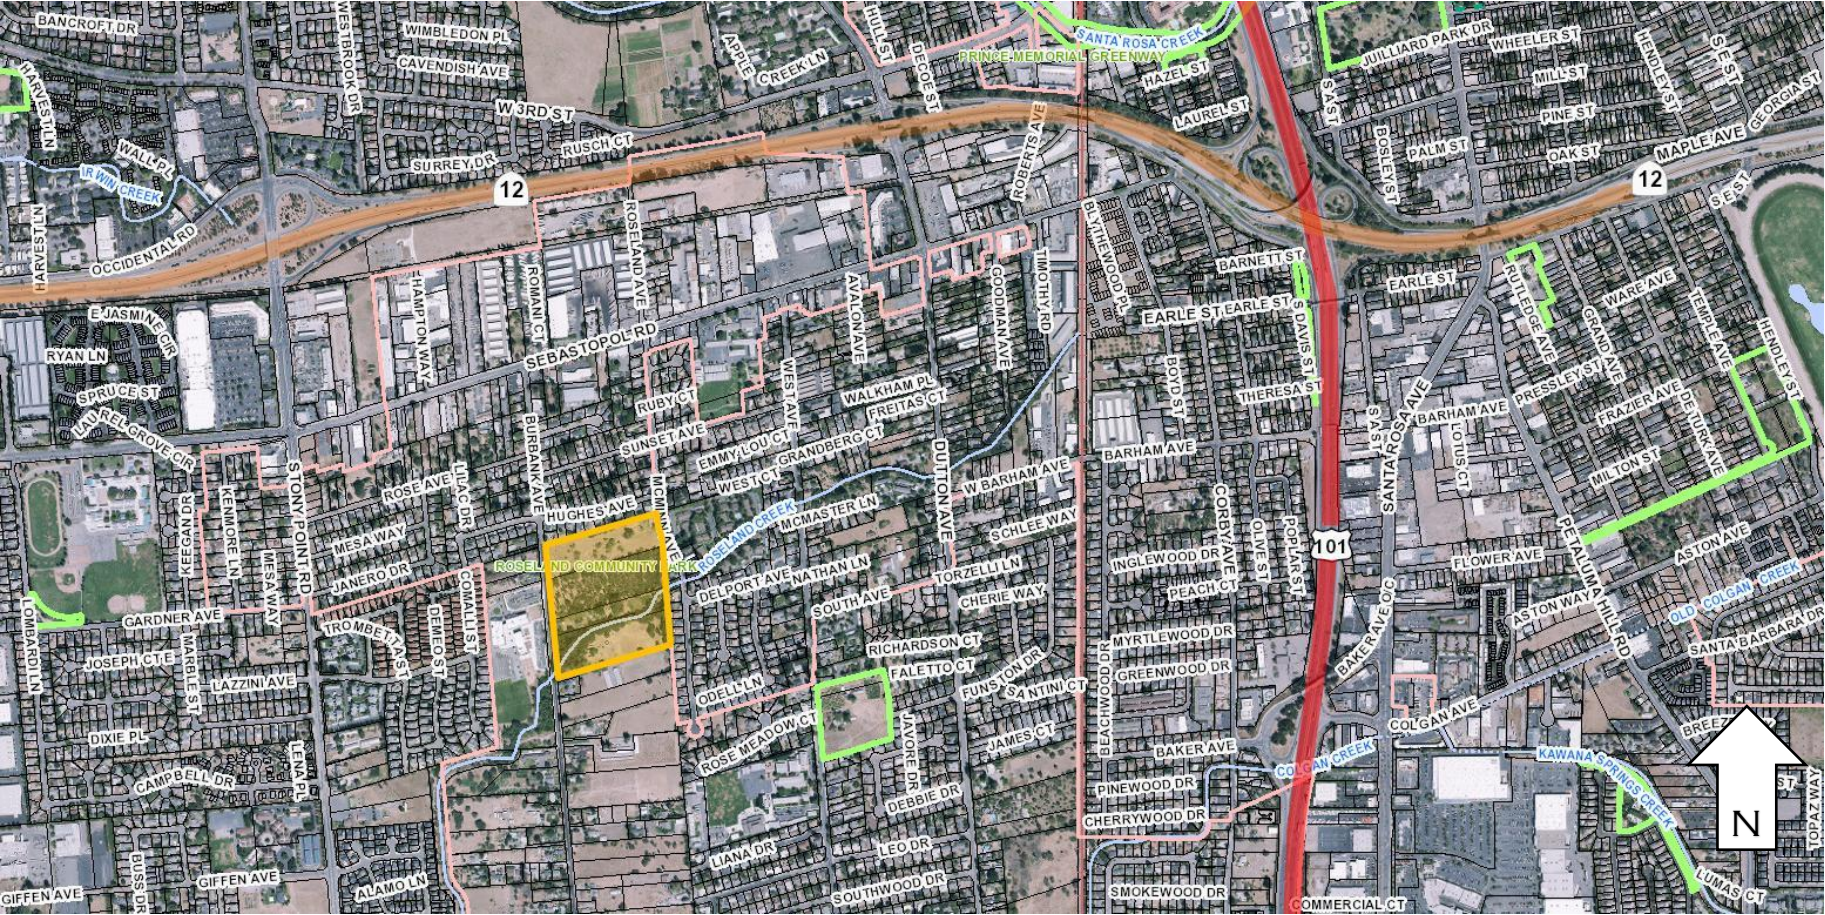

ATTACHMENT 1 – ROSELAND CREEK COMMUNITY PARK LOCATION MAP

LEGEND:

 = ROSELAND CREEK COMMUNITY PARK SITE LOCATION