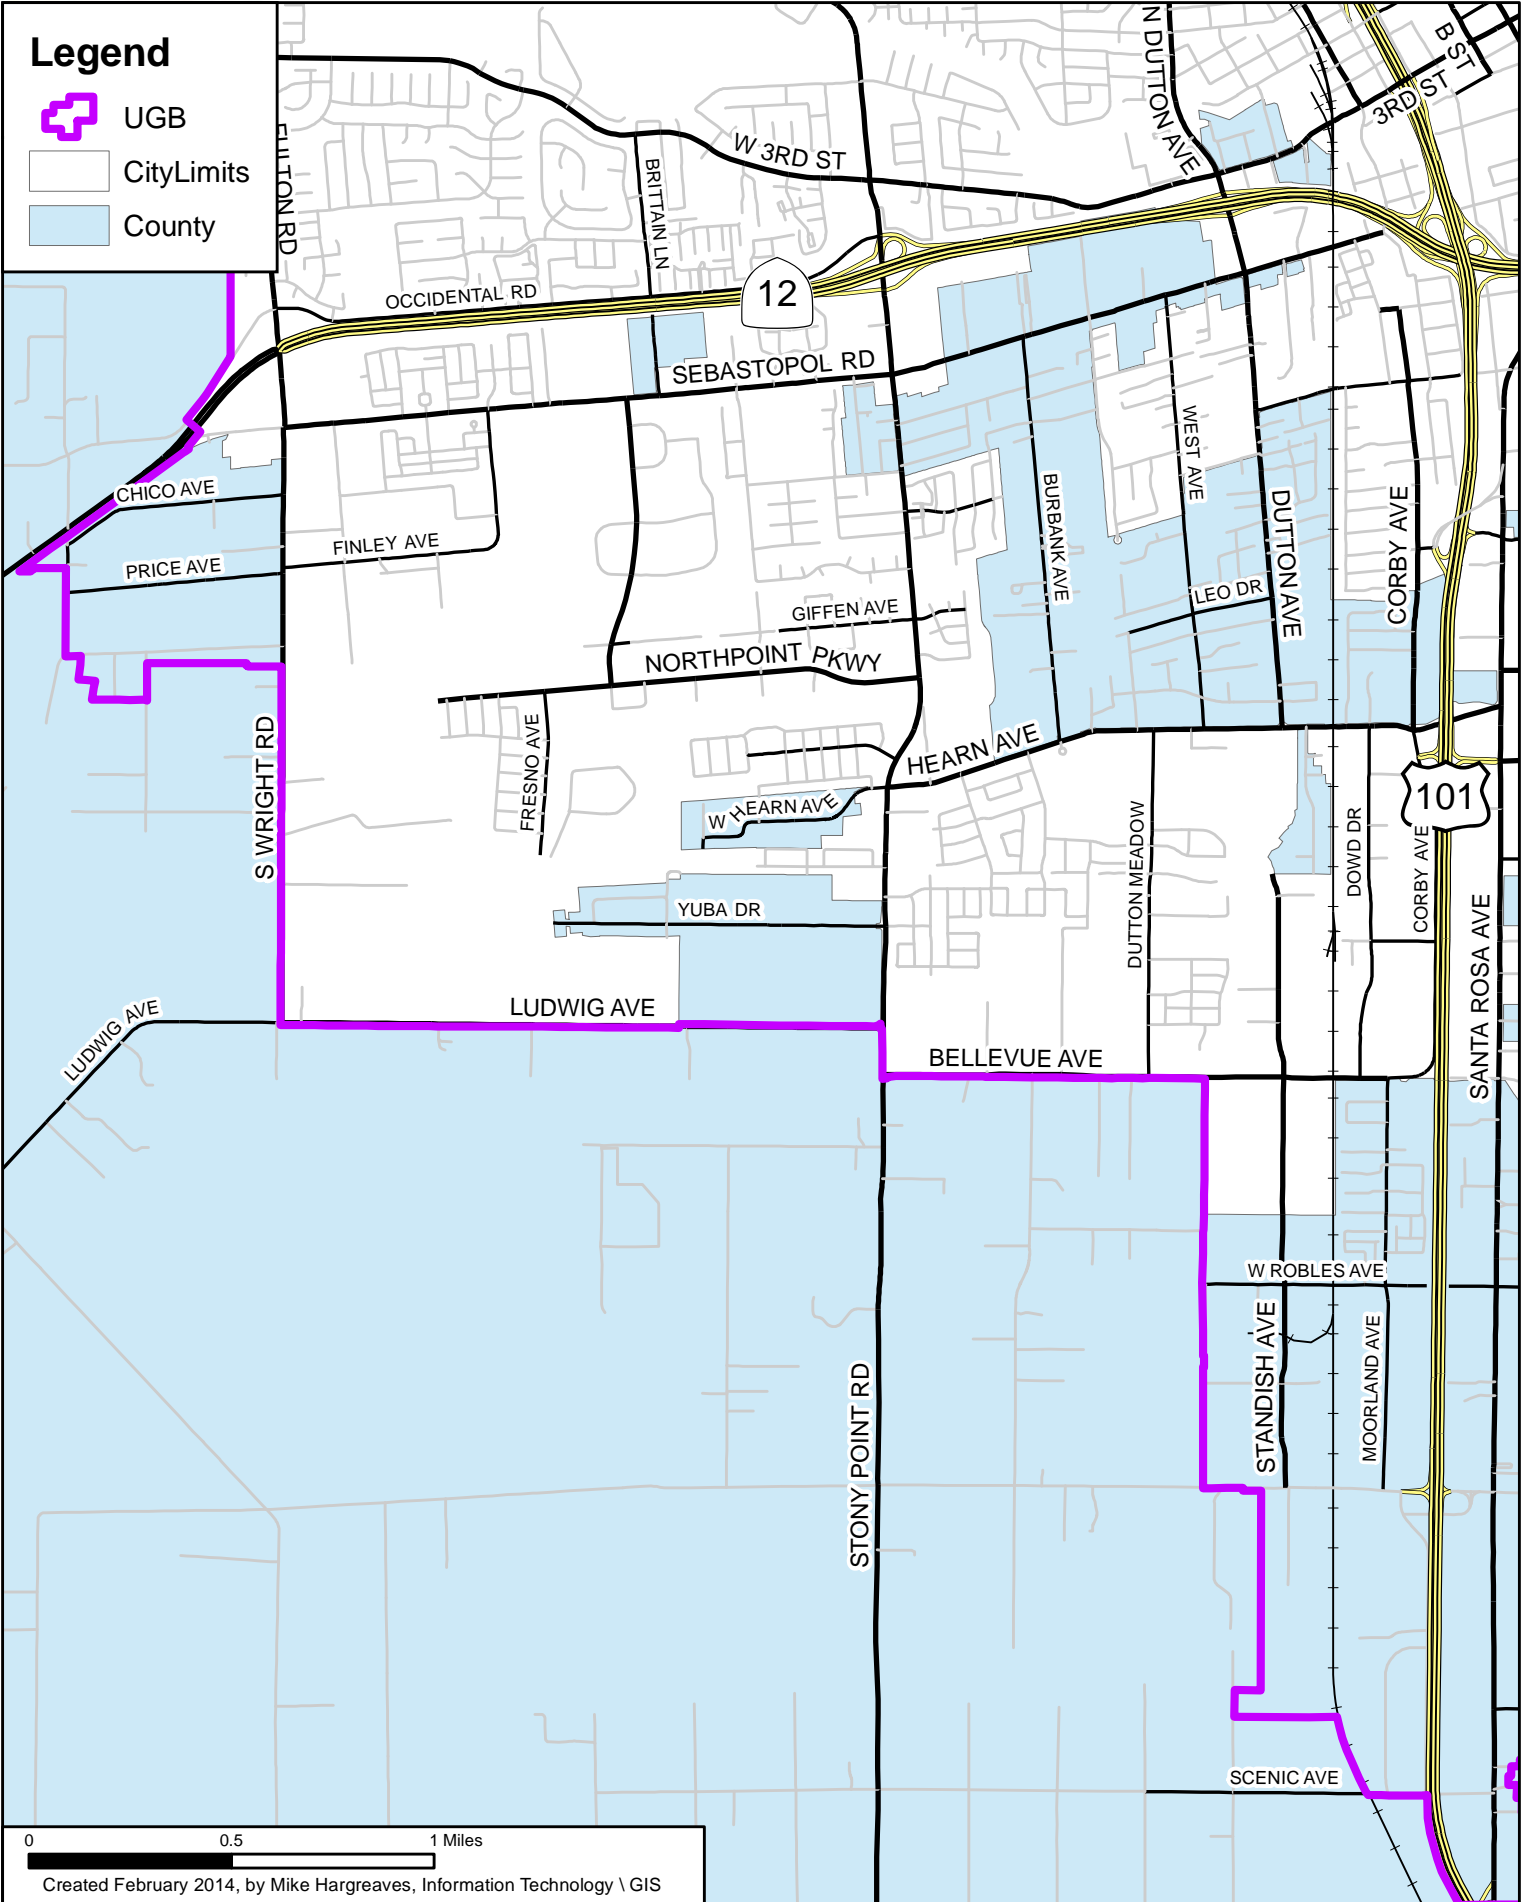

COUNTY AREAS WITHIN URBAN GROWTH BOUNDARY NORTHEAST

COUNTY AREAS WITHIN URBAN GROWTH BOUNDARY NORTHWEST

COUNTY AREAS WITHIN URBAN GROWTH BOUNDARY SOUTHEAST

COUNTY AREAS WITHIN URBAN GROWTH BOUNDARY SOUTHWEST

Legend

-  UGB
-  CityLimits
-  County

0 0.5 1 Miles