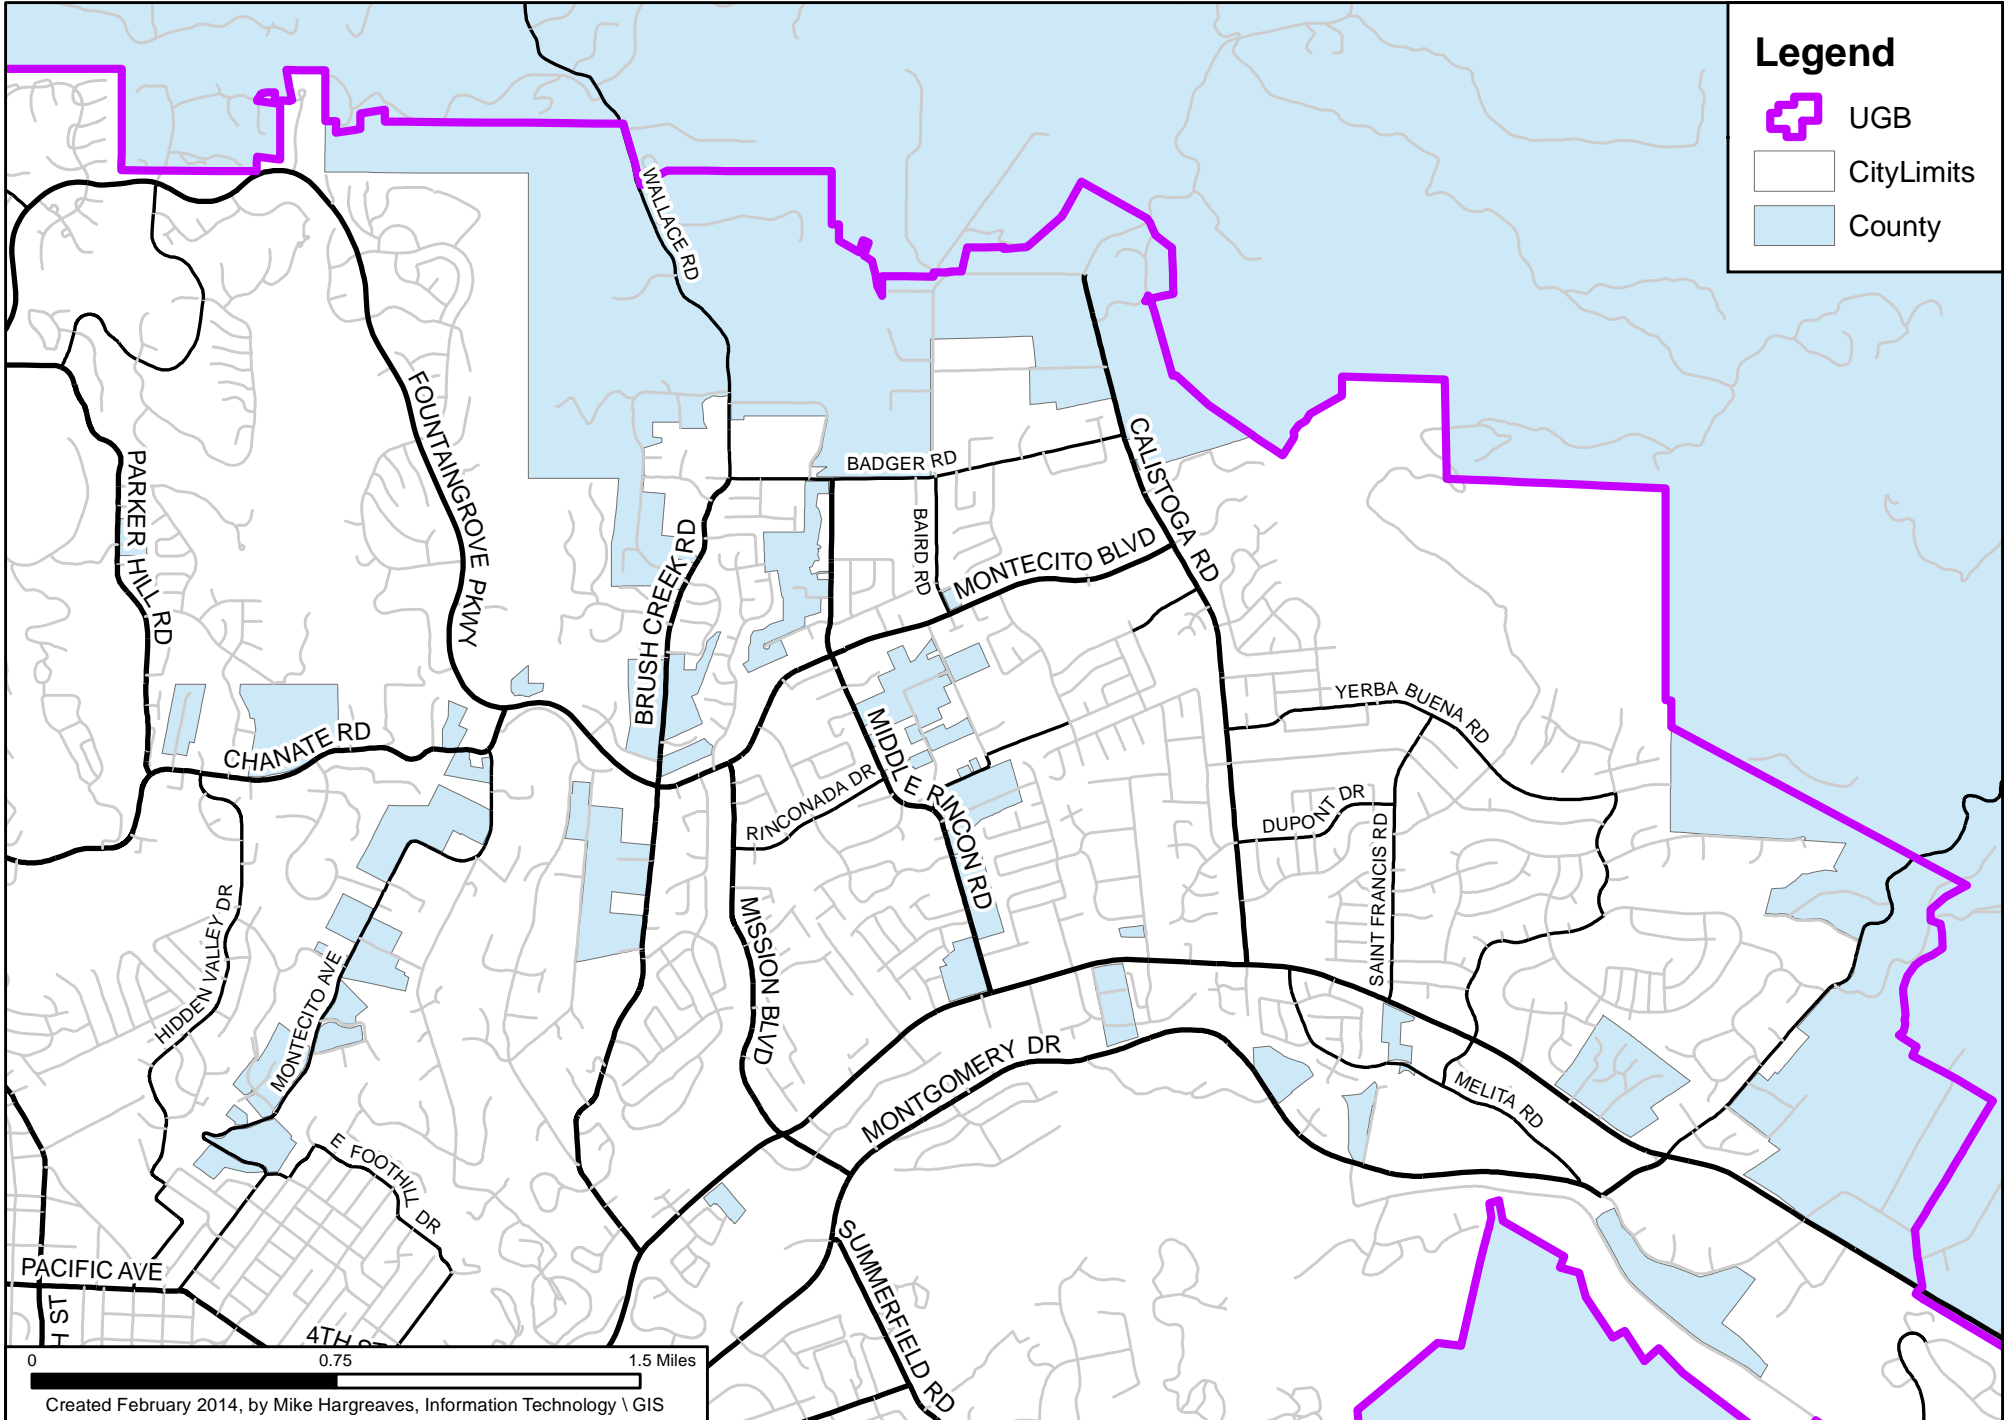

COUNTY AREAS WITHIN URBAN GROWTH BOUNDARY NORTHEAST

COUNTY AREAS WITHIN URBAN GROWTH BOUNDARY NORTHWEST

COUNTY AREAS WITHIN URBAN GROWTH BOUNDARY SOUTHEAST

COUNTY AREAS WITHIN URBAN GROWTH BOUNDARY SOUTHWEST

Legend

-  UGB
-  CityLimits
-  County

0 0.5 1 Miles