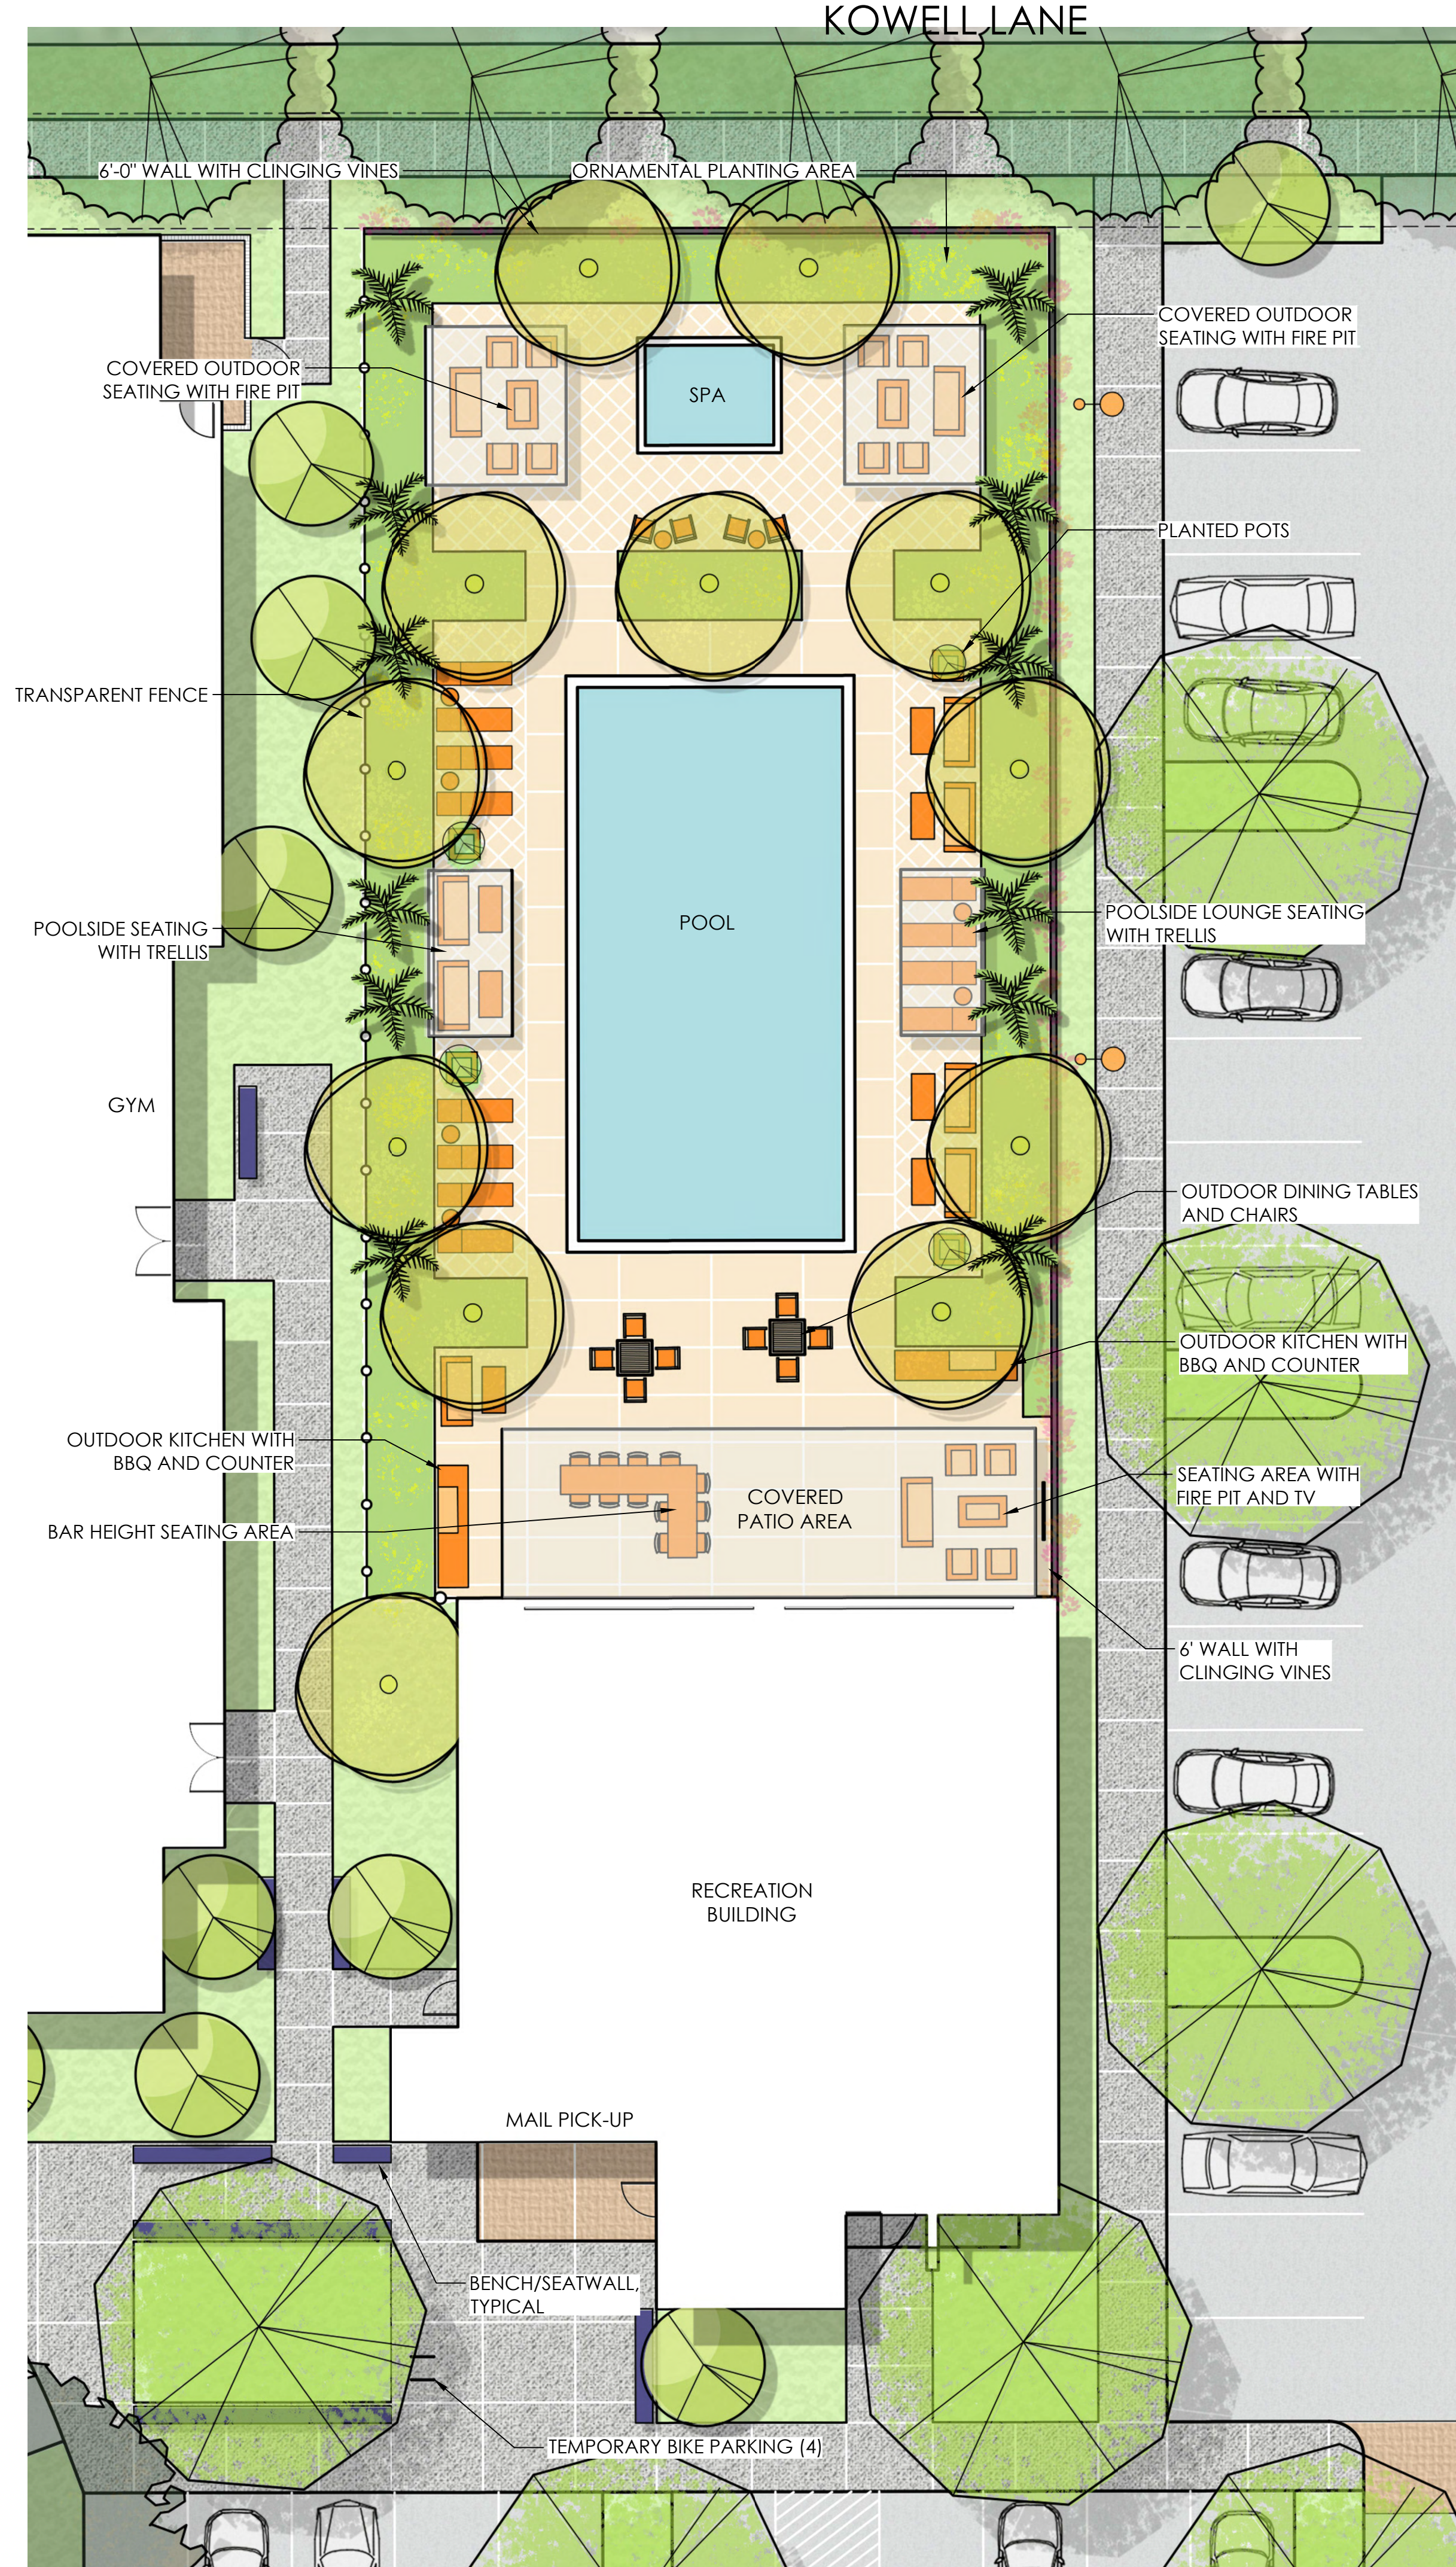

REC AREA LEGEND

Character Image (by others) - Accent Olive Trees at Pool Area with Wall and Seating

Character Image (by others) - Trellis covering Lounge Seating by Pool

Character Image (by others) - Vine covered wall at Pool Area

Pole Light, EcoForm LED Site and Area Luminaires

SCALE: 1" = 10'-0"