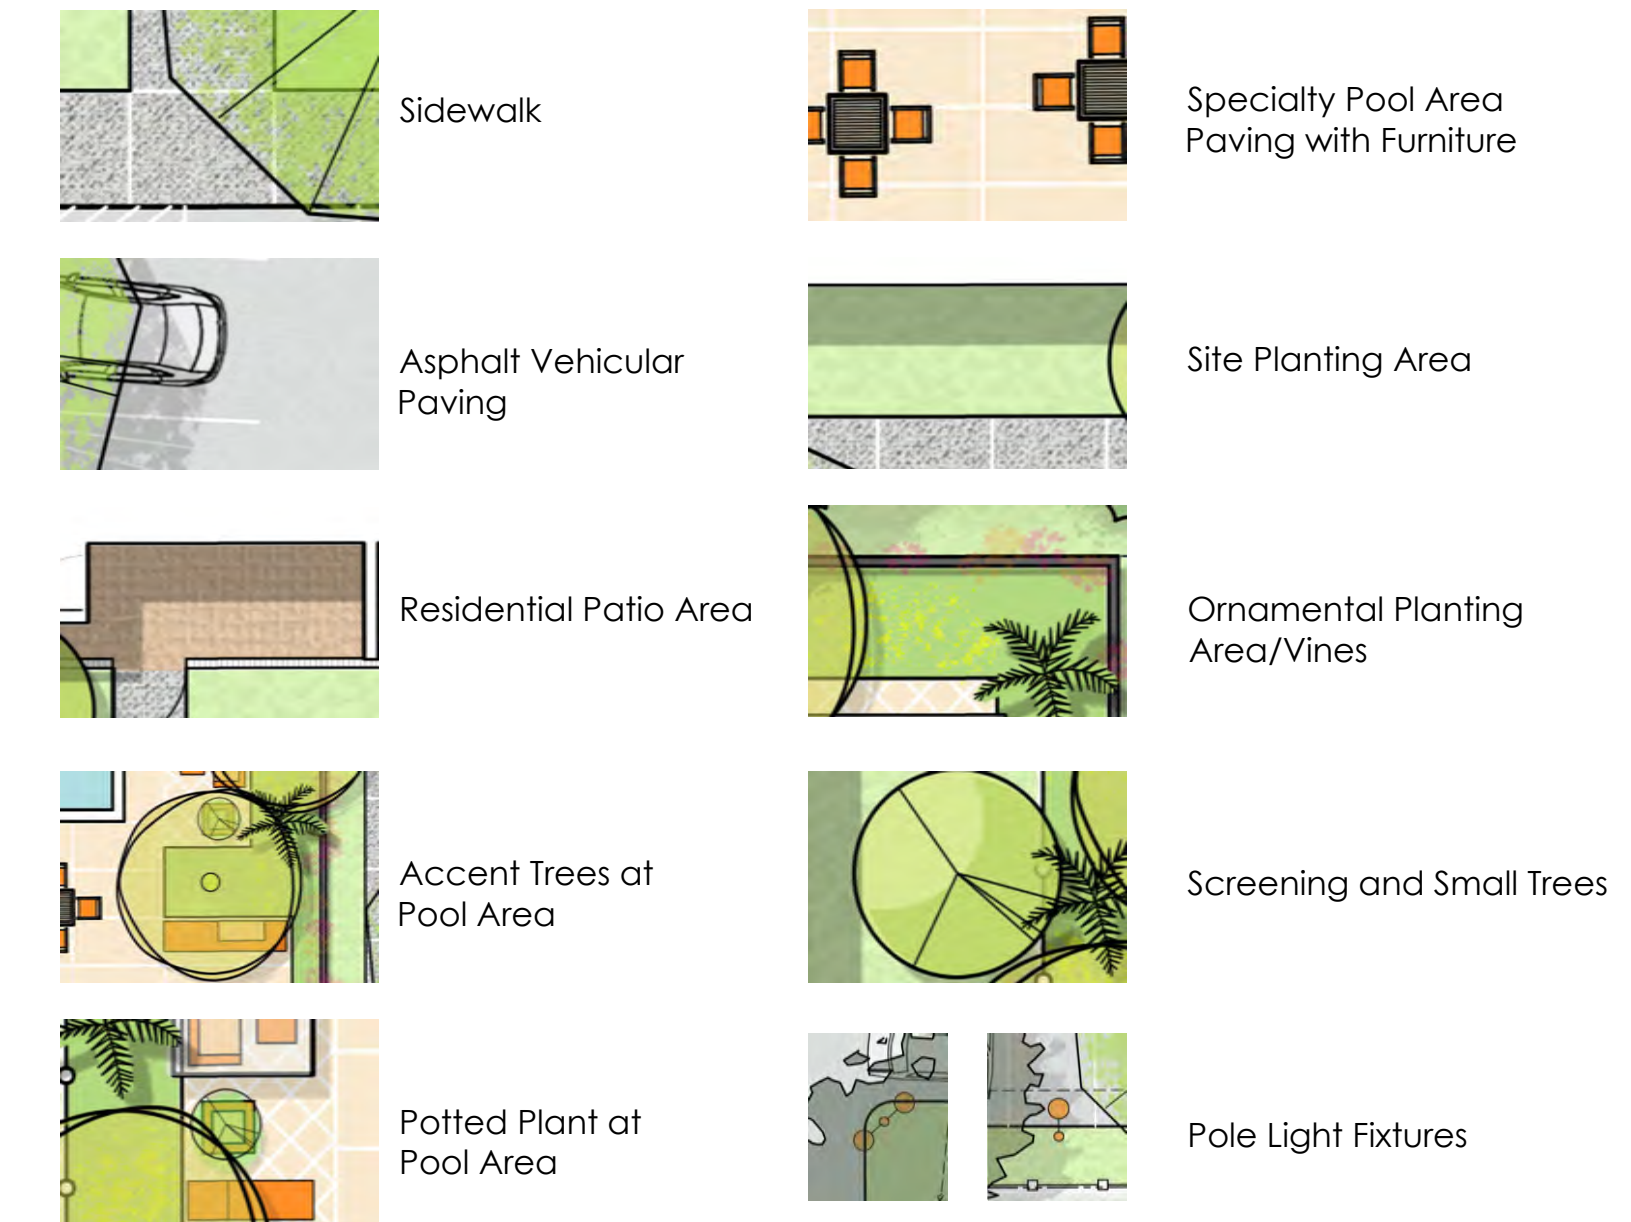

REC AREA LEGEND

Character Image (by others) - Accent Olive Trees at Pool Area with Wall and Seating

Character Image (by others) - Trellis covering Lounge Seating by Pool

Character Image (by others) - Vine covered wall at Pool Area

Pole Light, EcoForm LED Site and Area Luminaires

SCALE: 1" = 10'-0"