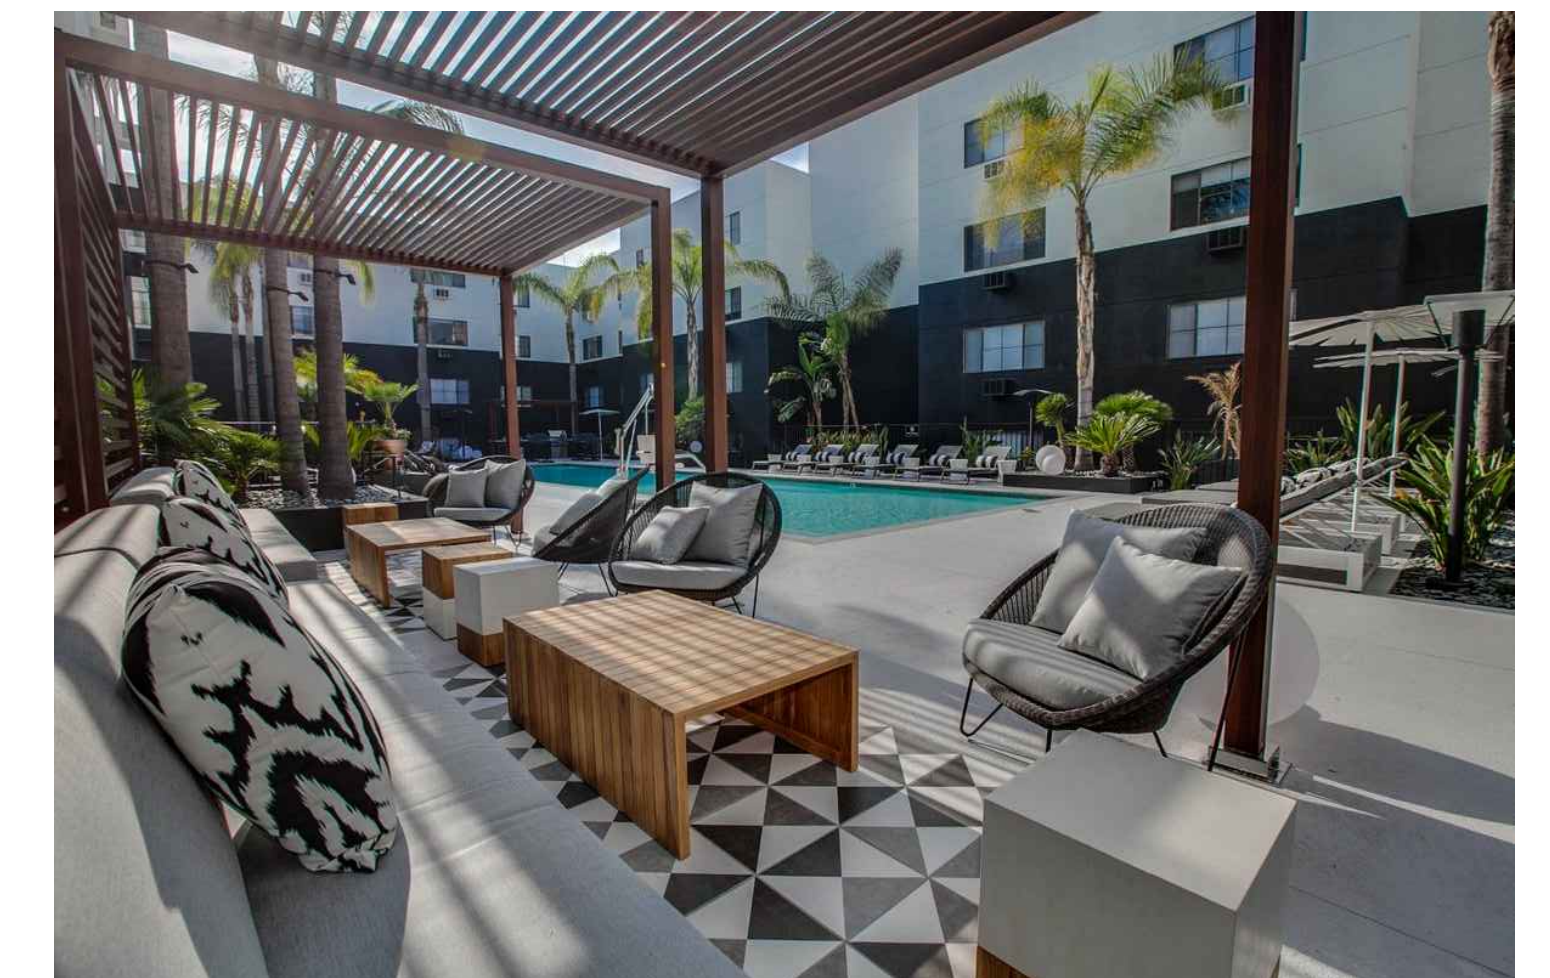

REC AREA LEGEND

Character Image (by others) - Accent Olive Trees at Pool Area with Wall and Seating

Character Image (by others) - Trellis covering Lounge Seating by Pool

Character Image (by others) - Vine covered wall at Pool Area

Pole Light, EcoForm LED Site and Area Luminaires

SCALE: 1" = 10'-0"