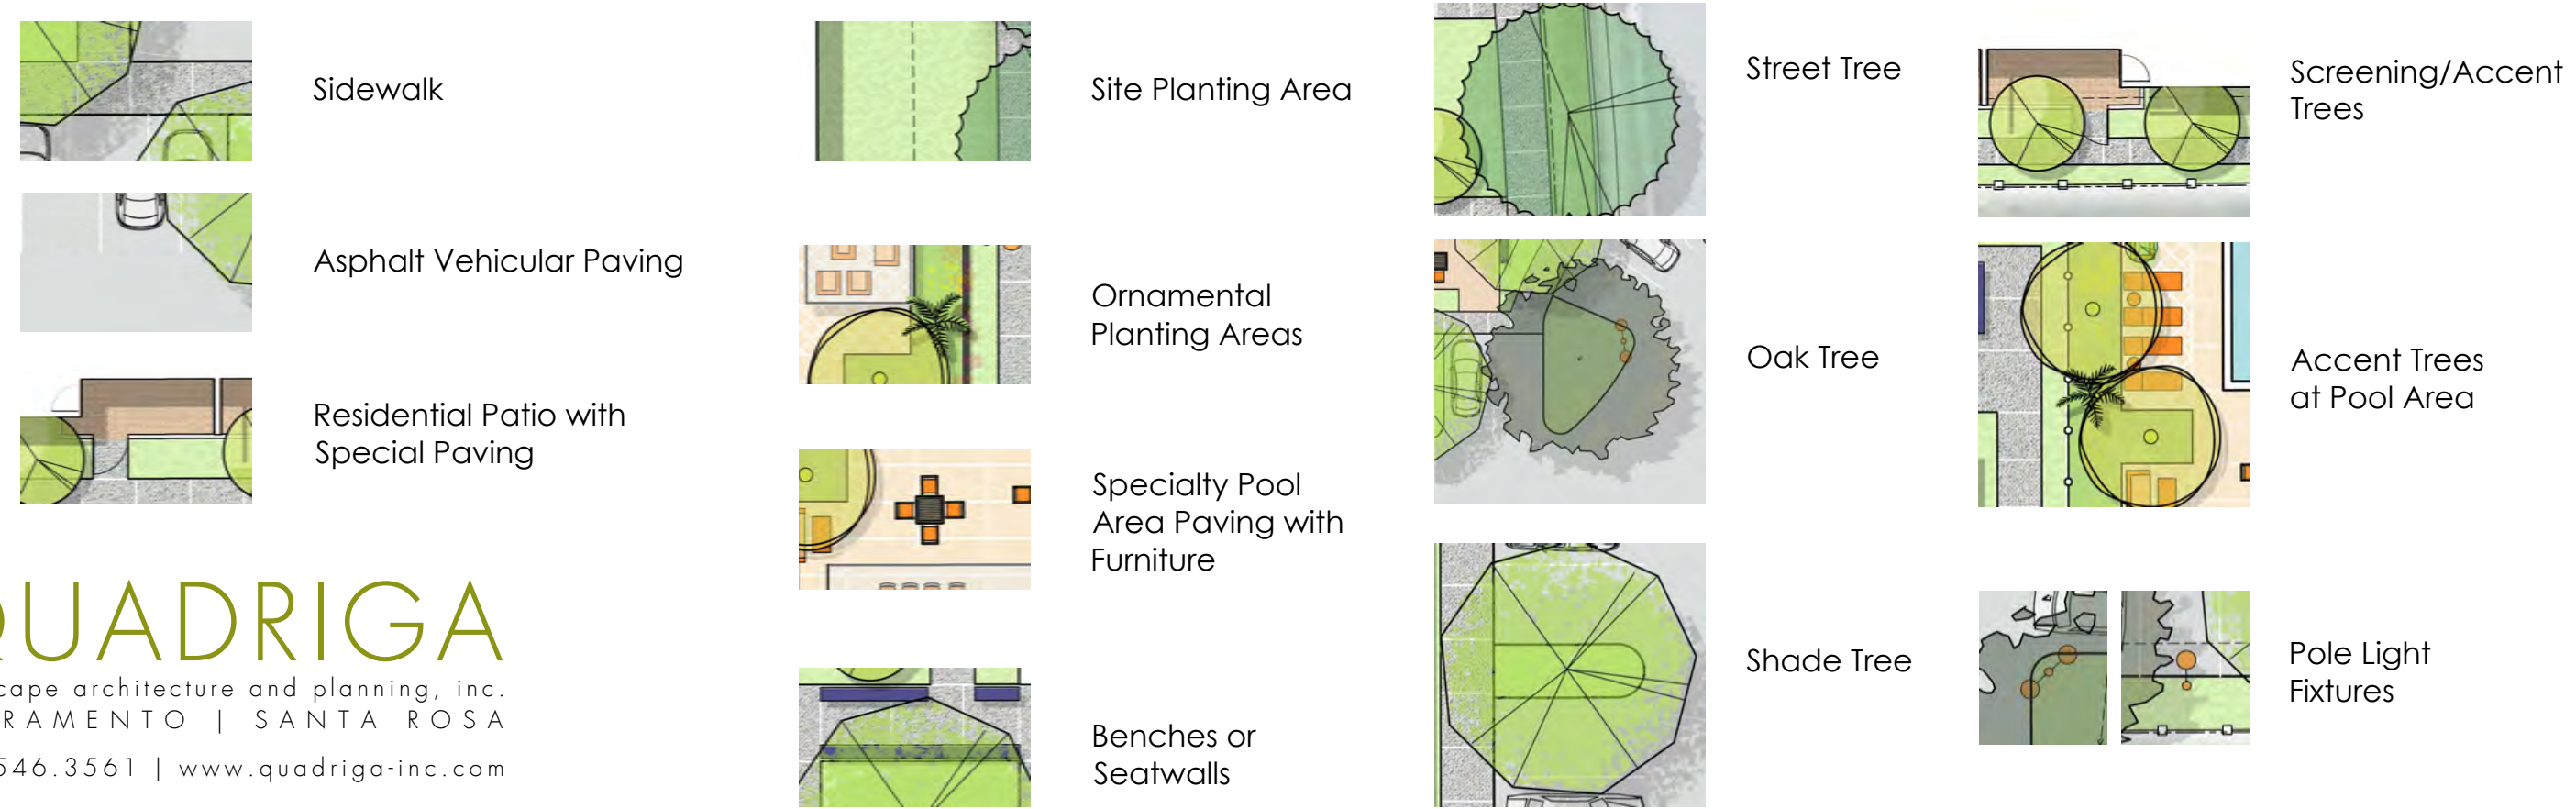

SITE LEGEND