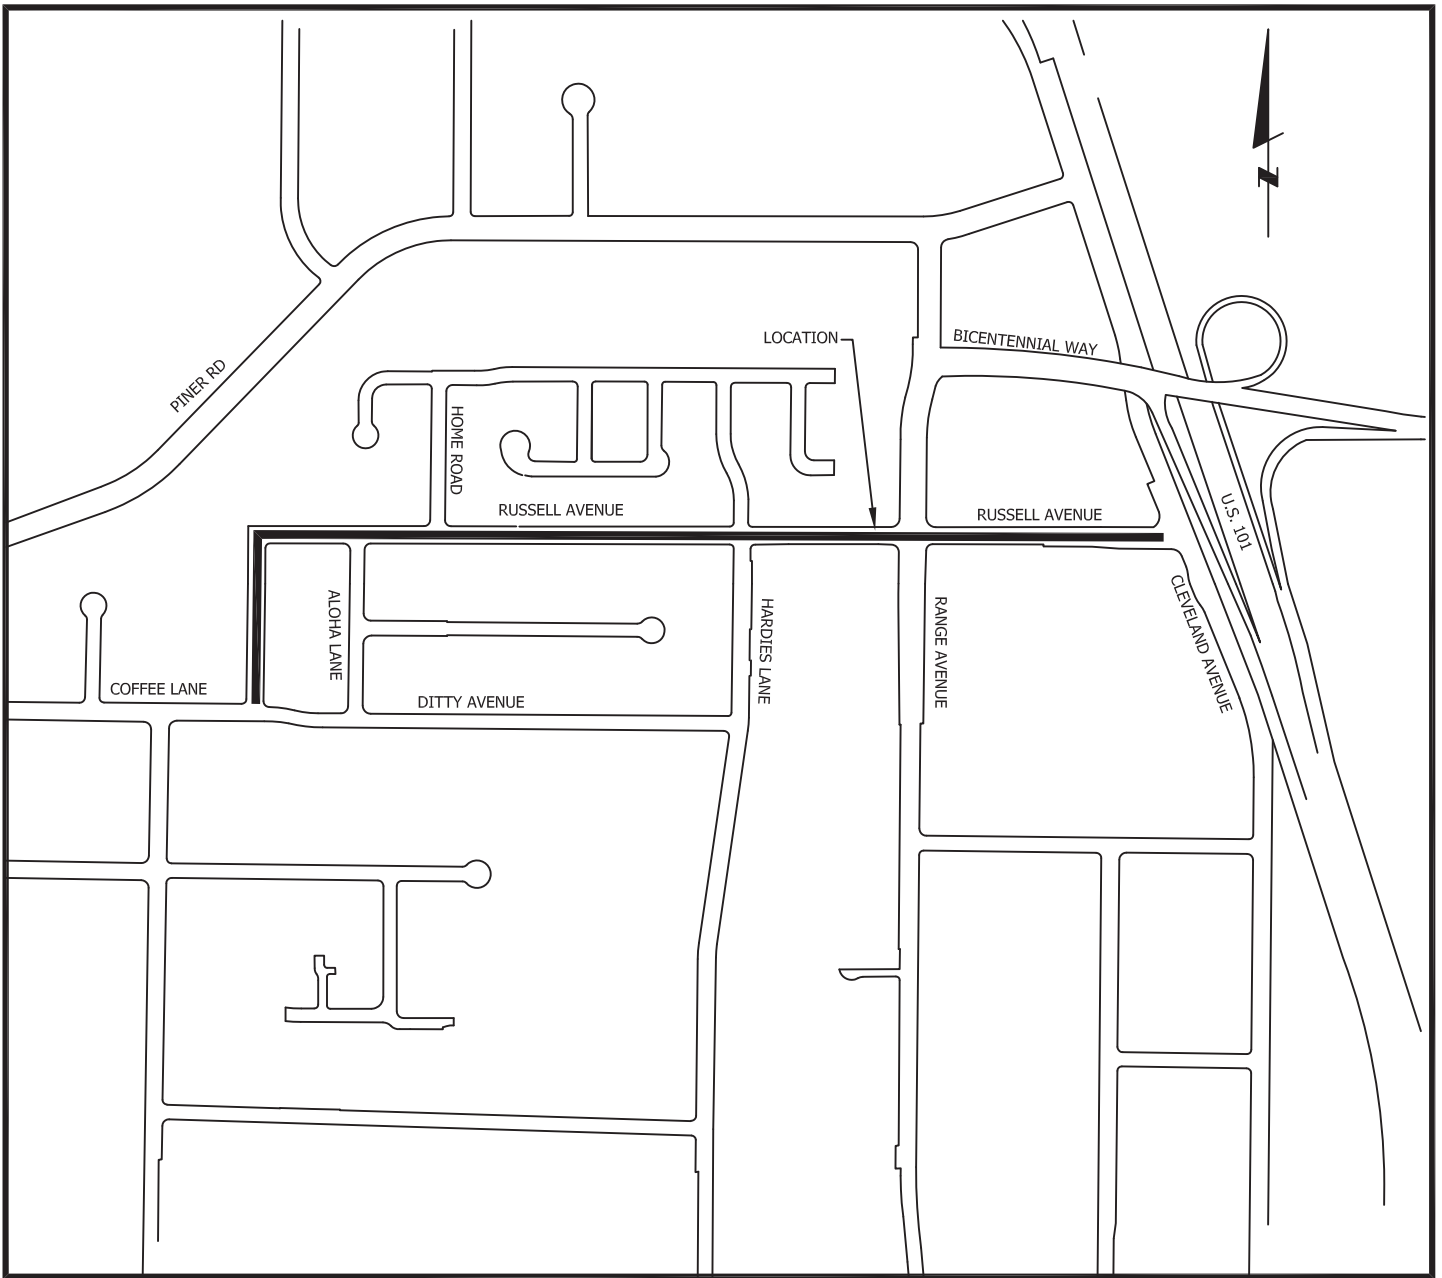

HAGEN AVE

HAGEN LN

BROOKSIDE

PARK DR

BRASHER CT

CITY OF
Santa Rosa

VICINITY MAP OF
MONTGOMERY DRIVE FROM
TALBOT AVENUE TO FARMERS LANE

Scale: NTS

Date: OCT 2013

By: SE

CITY OF
Santa Rosa

VICINITY MAP OF
 RUSSELL AVENUE FROM
 DITTY AVENUE TO CLEVELAND AVENUE

Scale: NTS

Date: Nov 2013

By: BE