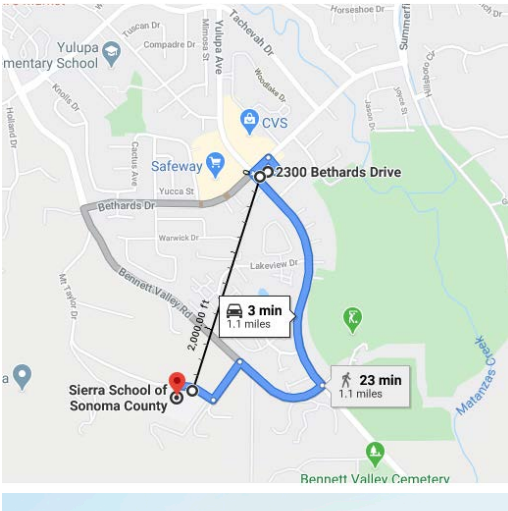

The nearest schools to Alternatives East are:

Strawberry Elementary:
2,738ft.

Sierra School: 2,772ft.

Yulupa Elementary:
1,901ft.

Alternatives
East

*2300 Bethards Dr.
Santa Rosa CA 95405*

Contact: Karen Kissler