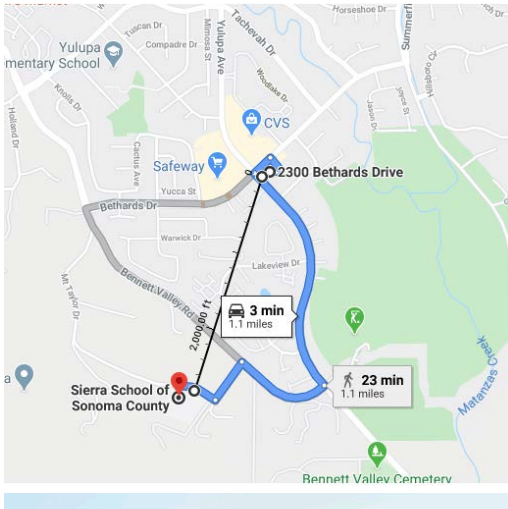

The nearest schools to
Alternatives East are:

Strawberry Elementary:
2,738ft.

Sierra School: 2,772ft.

Yulupa Elementary:
1,901ft.

Alternatives
East

2300 Bethards Dr.
Santa Rosa CA 95405

Contact: Karen Kissler