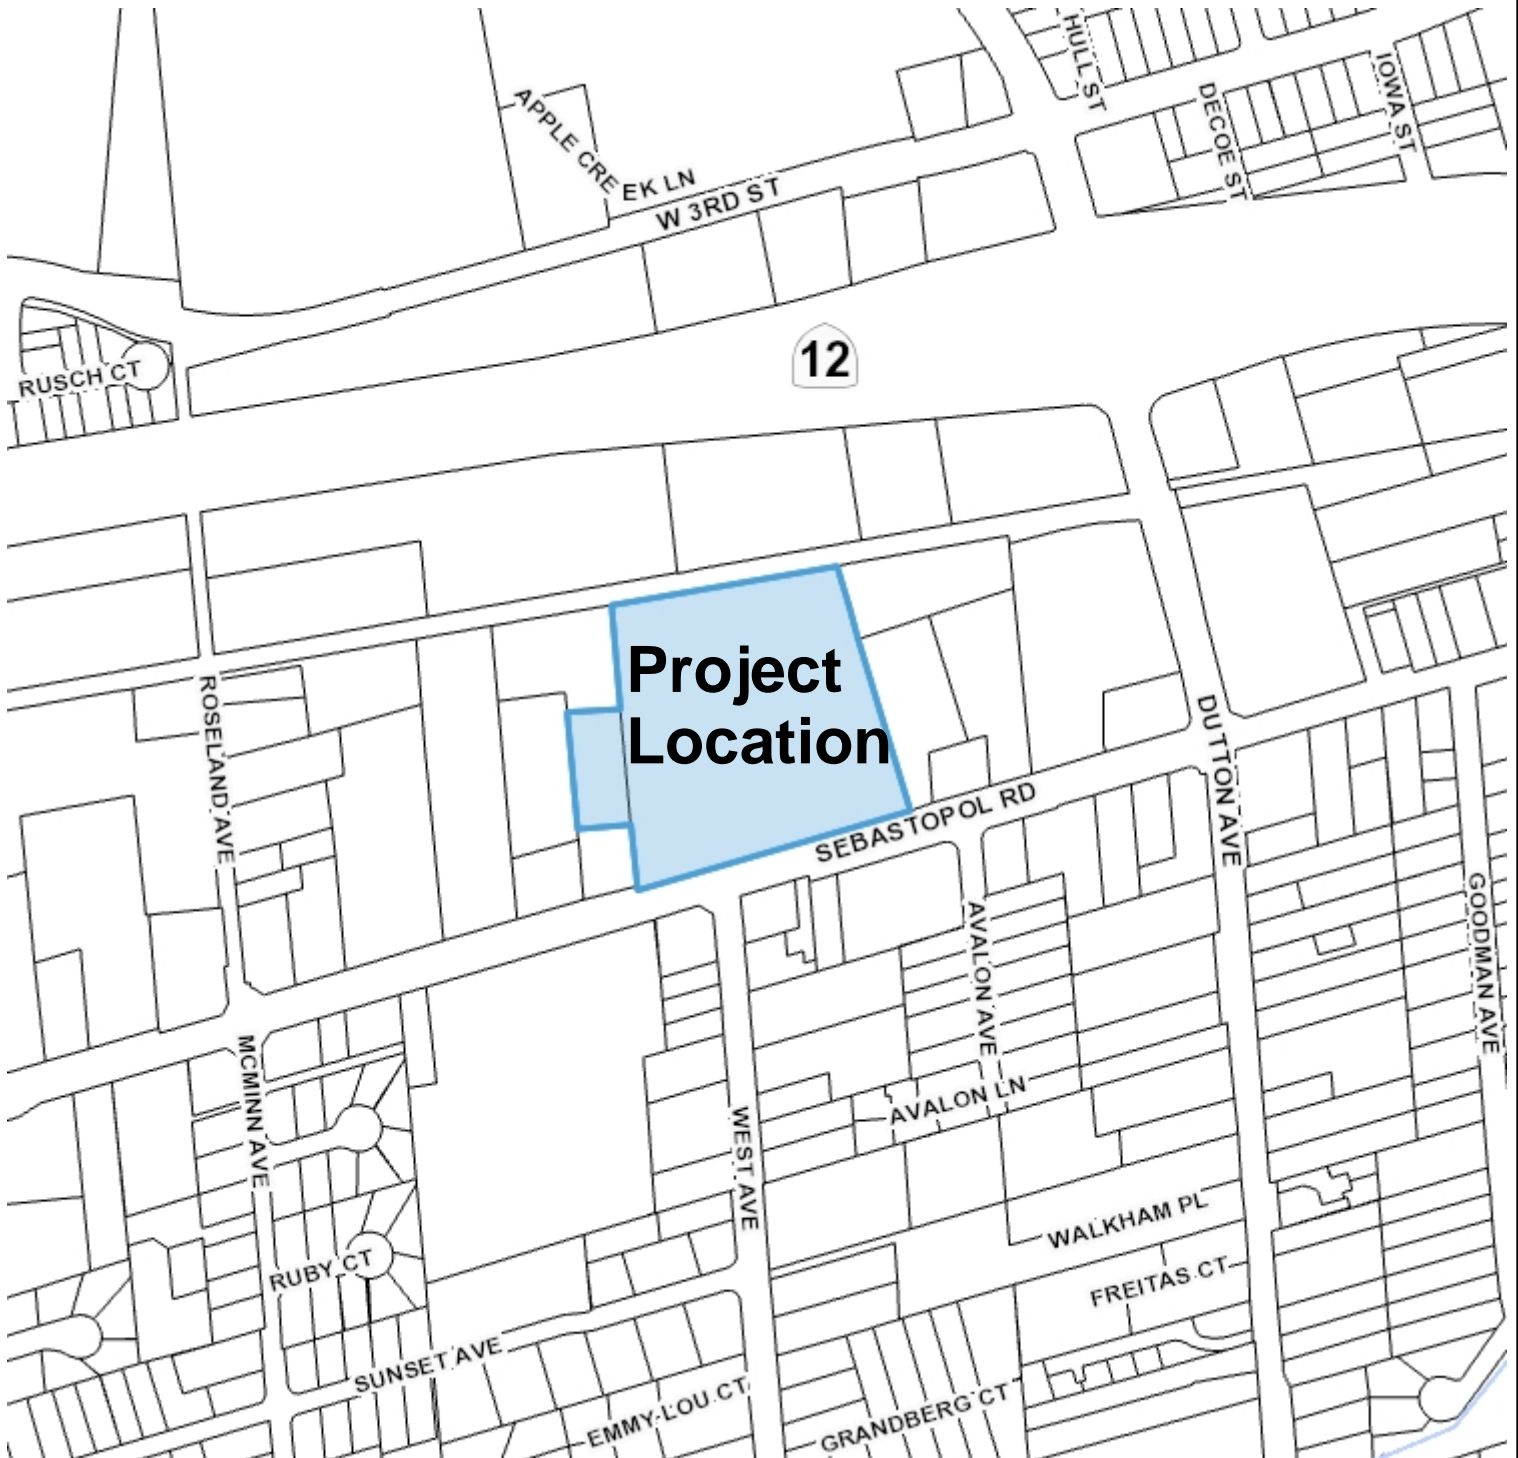

Location Map - 665 & 883 Sebastopol Road

Project Location

**Tentative Map
 Roseland Village
 File No. PRJ17-075, MAJ17-006**

12/27/2018

Scale 1: 4,800