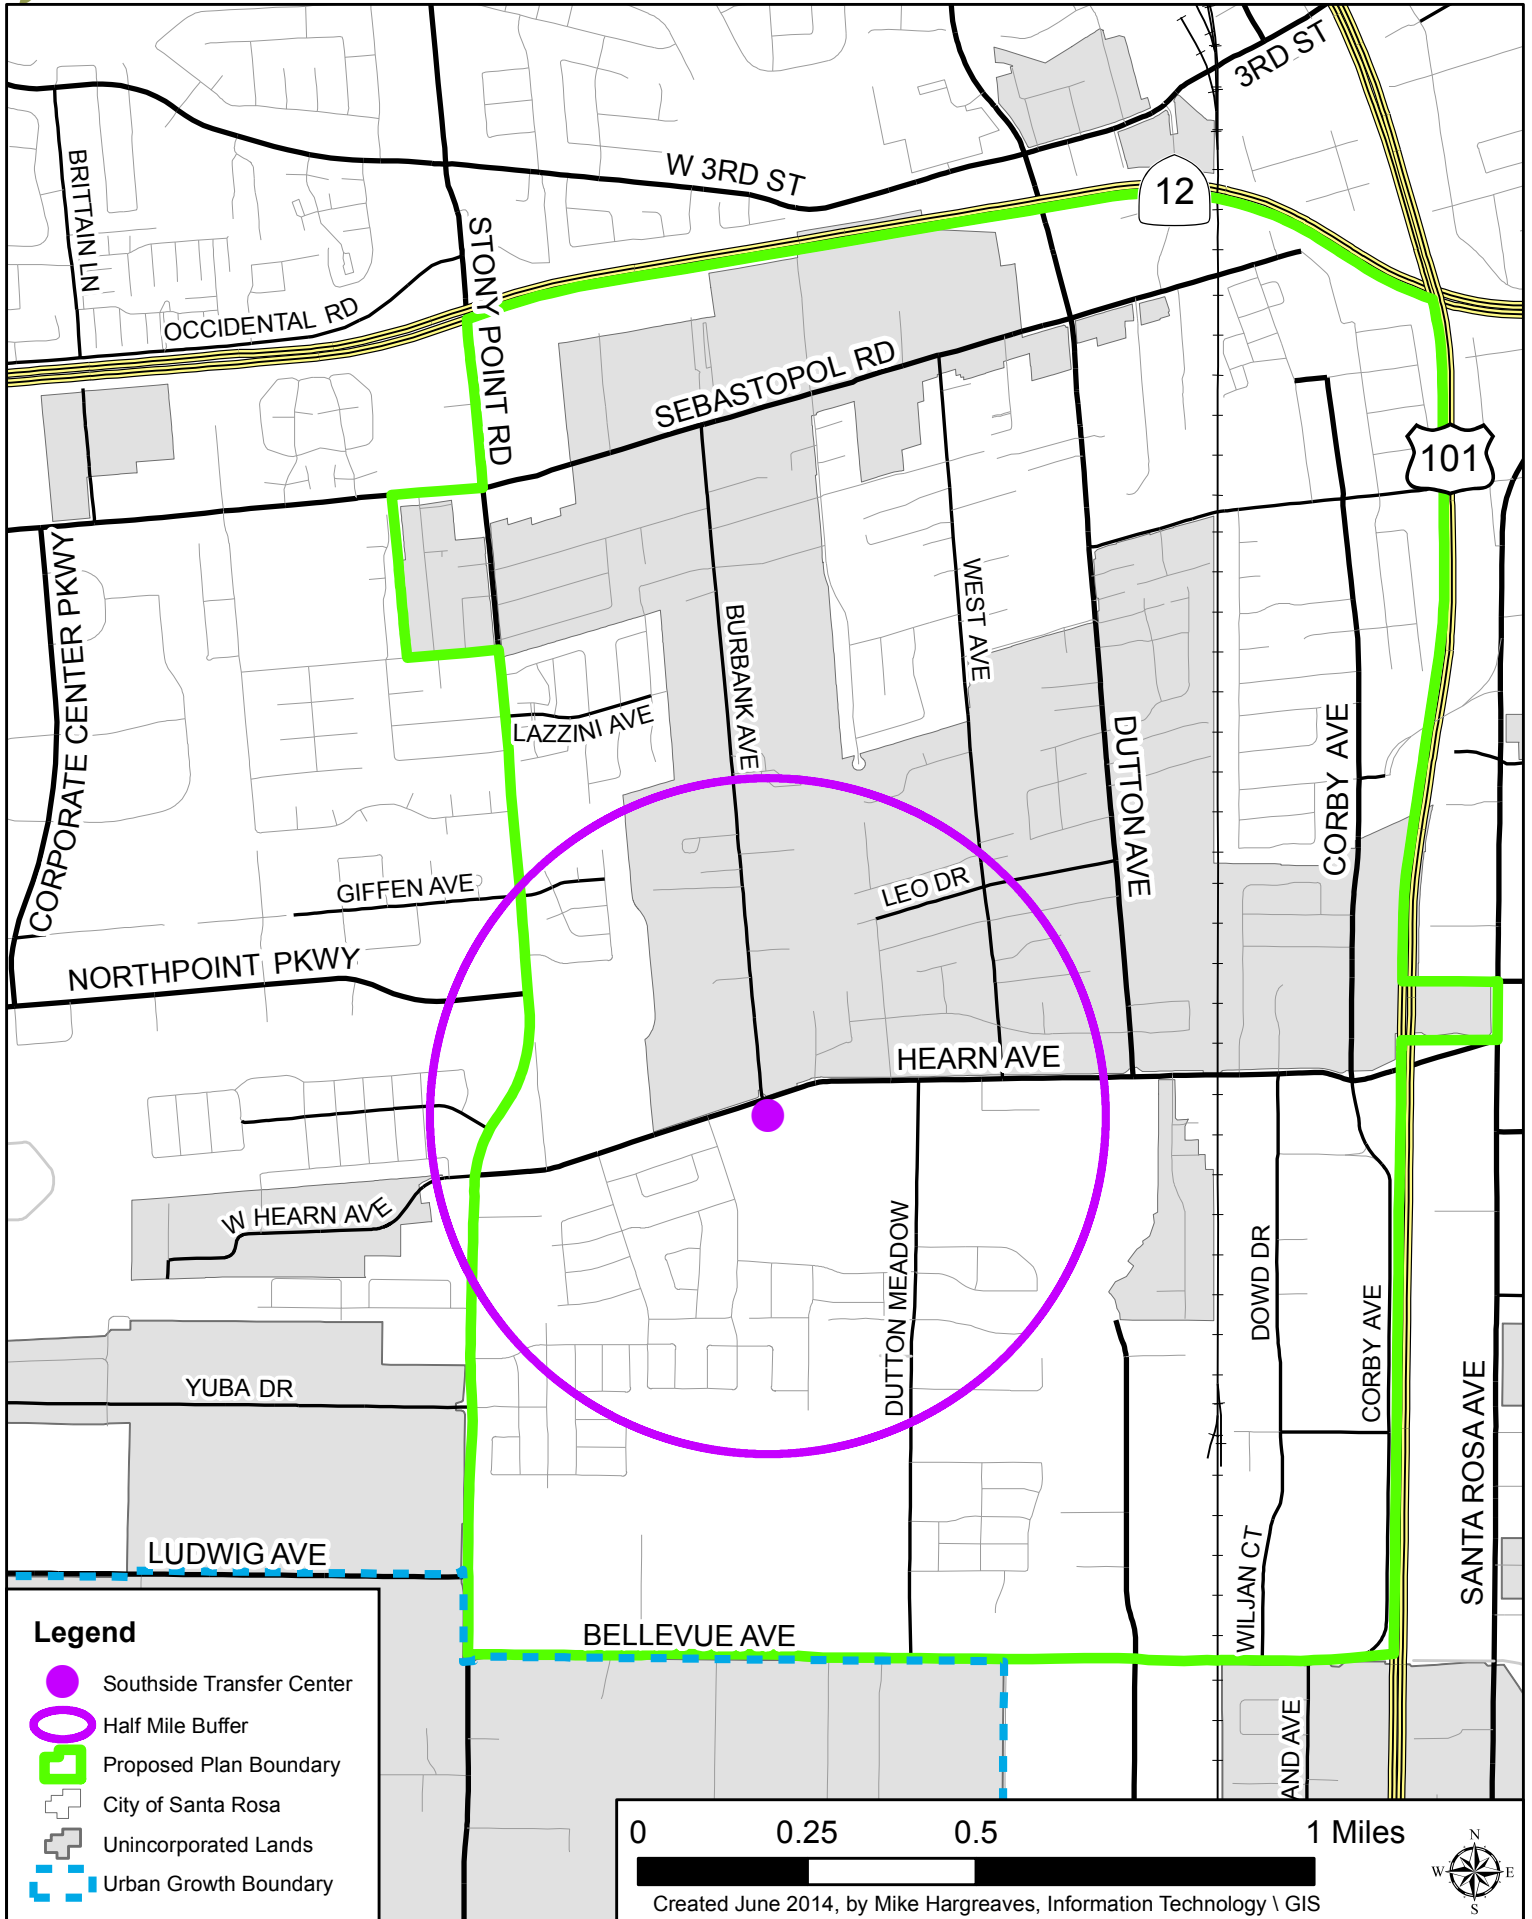

Roseland Area Planning Boundary

0 0.25 0.5 1 Miles

Created June 2014, by Mike Hargreaves, Information Technology \ GIS