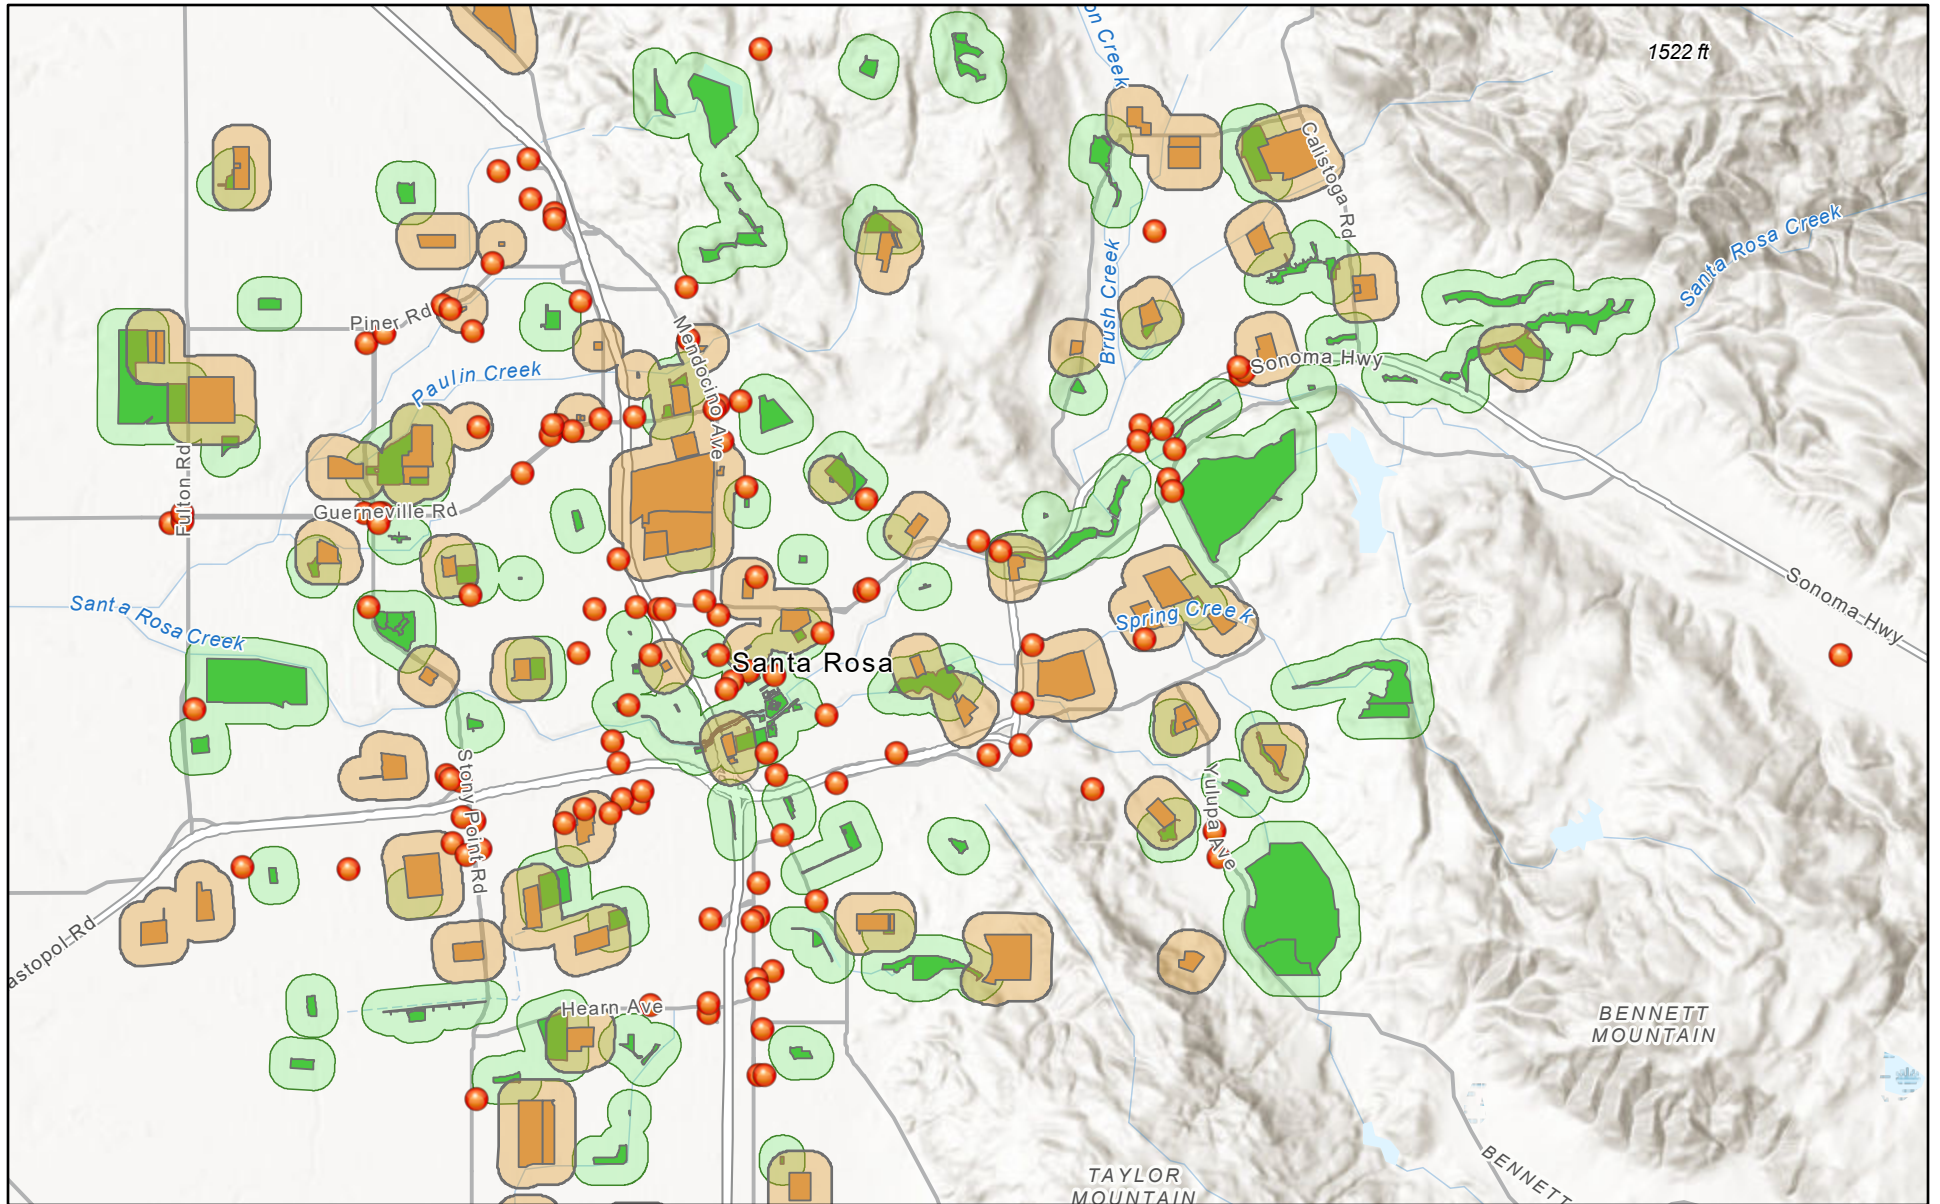

Parks and Schools 600 ft Buffer Map

5/10/2024

-  Santa Rosa Tobacco Retail Locations
-  School Boundaries
-  School Boundaries 600 ft Buffer
-  Santa Rosa Park Boundaries
-  Park Boundaries 600 ft Buffer
- World Hillshade

1:83,539

Esri, NASA, NGA, USGS, FEMA, City of Santa Rosa, California State Parks, Esri, TomTom, Garmin, SafeGraph, GeoTechnologies, Inc, METI/NASA,

Parks and Schools 1000 ft Buffer Map

5/10/2024

- Santa Rosa Tobacco Retail Locations
- School Boundaries
- School Boundaries 1000 ft Buffer
- Santa Rosa Park Boundaries
- Park Boundaries 600 ft Buffer
- World Hillshade

1:83,539

Esri, NASA, NGA, USGS, FEMA, City of Santa Rosa, California State Parks, Esri, TomTom, Garmin, SafeGraph, GeoTechnologies, Inc, METI/NASA,