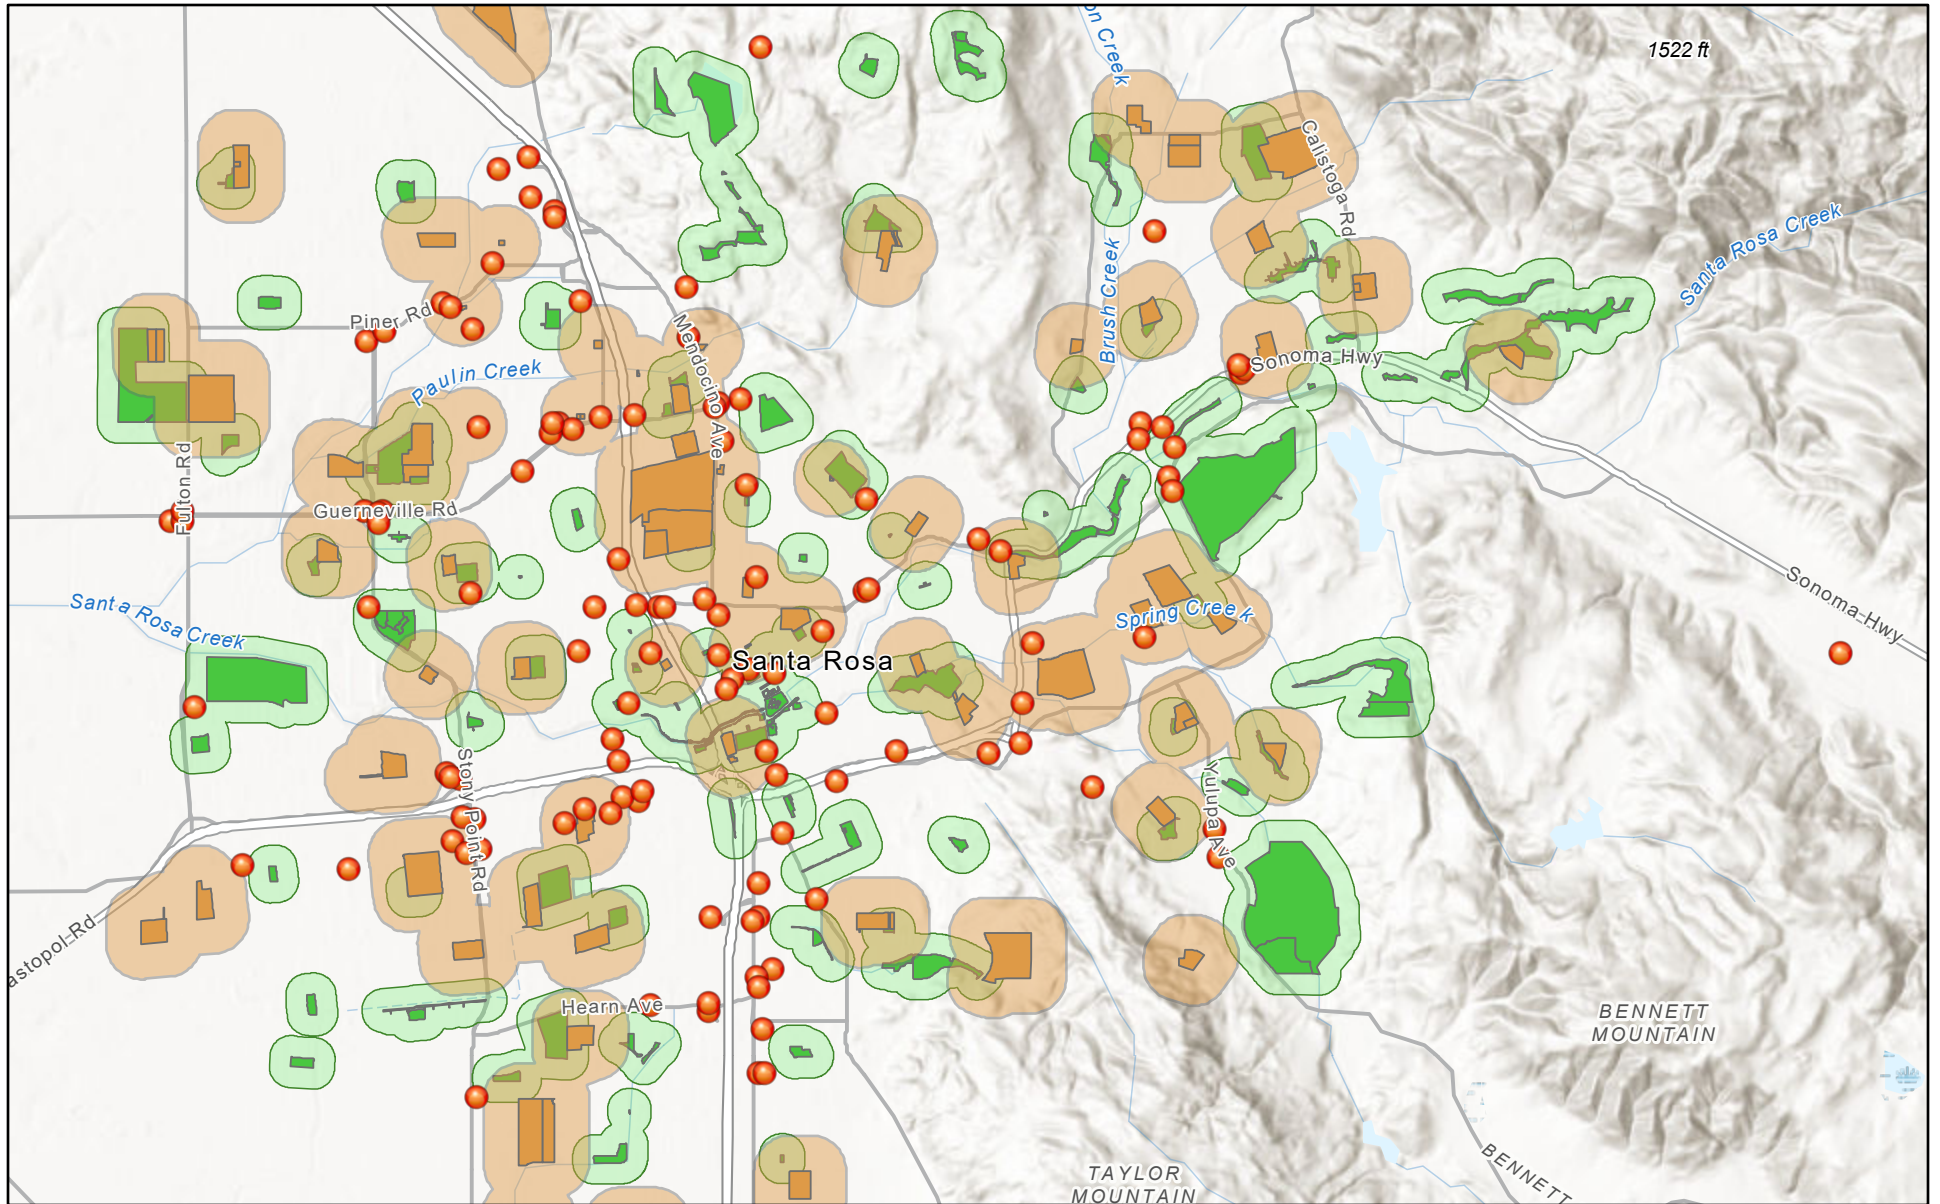

Parks and Schools 600 ft Buffer Map

5/10/2024

-  Santa Rosa Tobacco Retail Locations
-  School Boundaries
-  School Boundaries 600 ft Buffer
-  Santa Rosa Park Boundaries
-  Park Boundaries 600 ft Buffer
- World Hillshade

1:83,539

Esri, NASA, NGA, USGS, FEMA, City of Santa Rosa, California State Parks, Esri, TomTom, Garmin, SafeGraph, GeoTechnologies, Inc, METI/NASA,

Parks and Schools 1000 ft Buffer Map

5/10/2024

- Santa Rosa Tobacco Retail Locations
- School Boundaries
- School Boundaries 1000 ft Buffer
- Santa Rosa Park Boundaries
- Park Boundaries 600 ft Buffer
- World Hillshade

1:83,539

Esri, NASA, NGA, USGS, FEMA, City of Santa Rosa, California State Parks, Esri, TomTom, Garmin, SafeGraph, GeoTechnologies, Inc, METI/NASA,