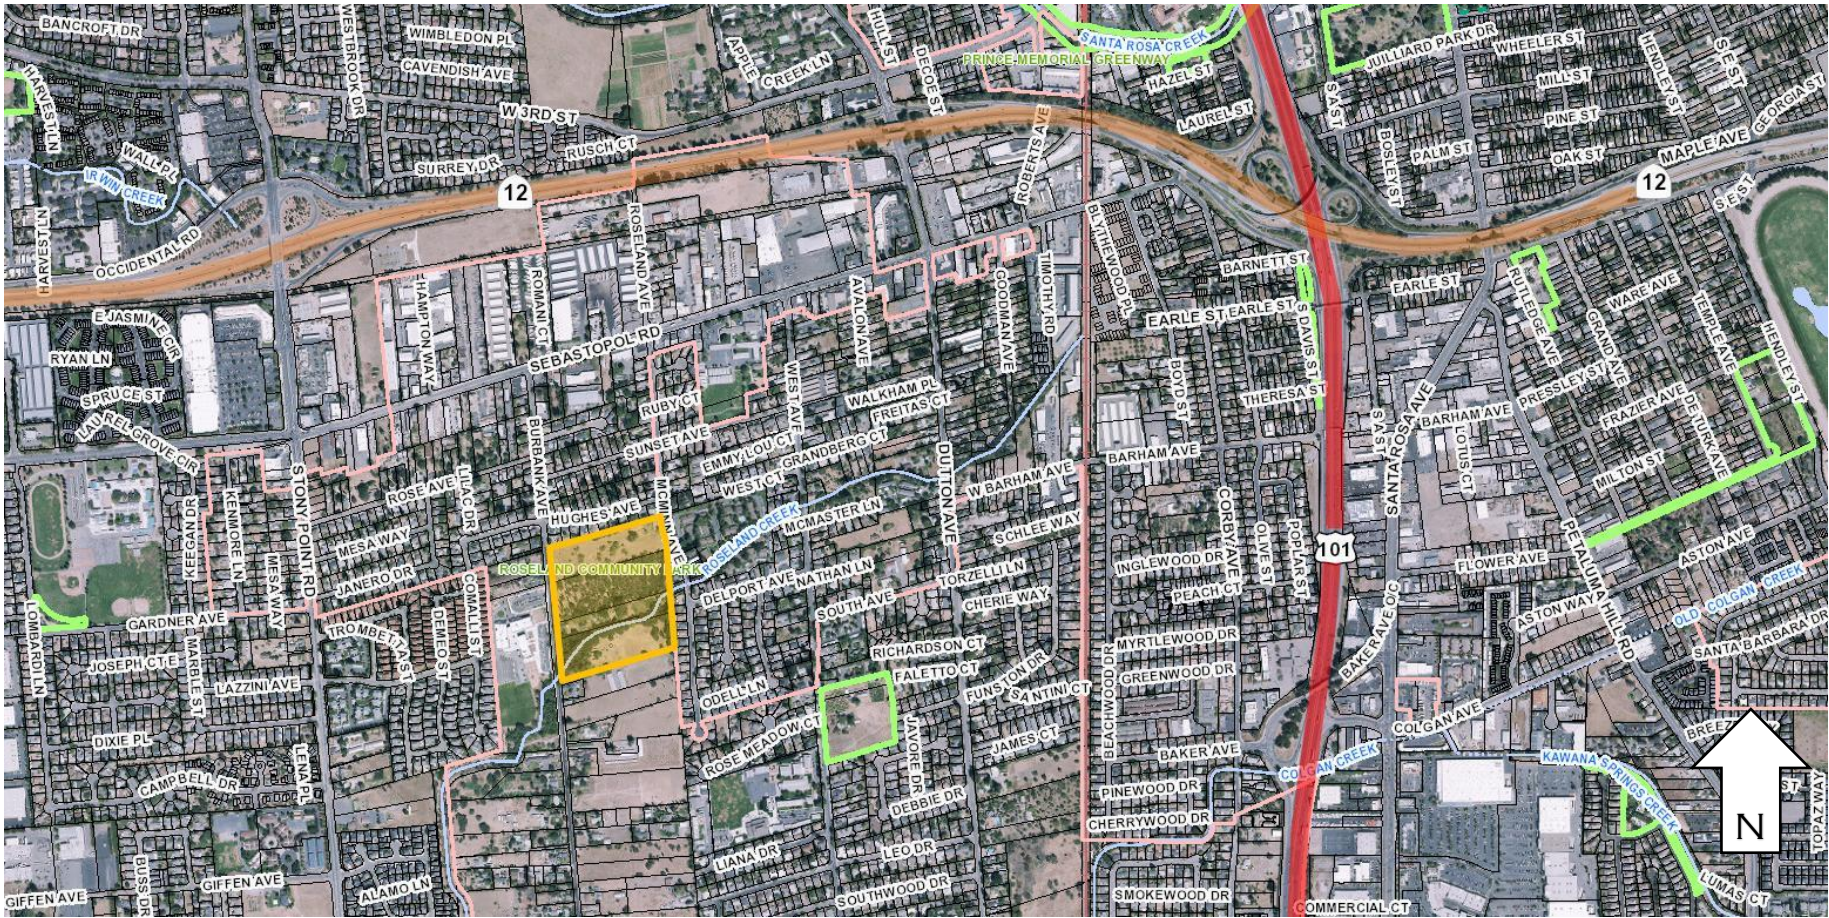

ATTACHMENT 1 – ROSELAND CREEK COMMUNITY PARK LOCATION MAP

LEGEND:

 = ROSELAND CREEK COMMUNITY PARK SITE LOCATION