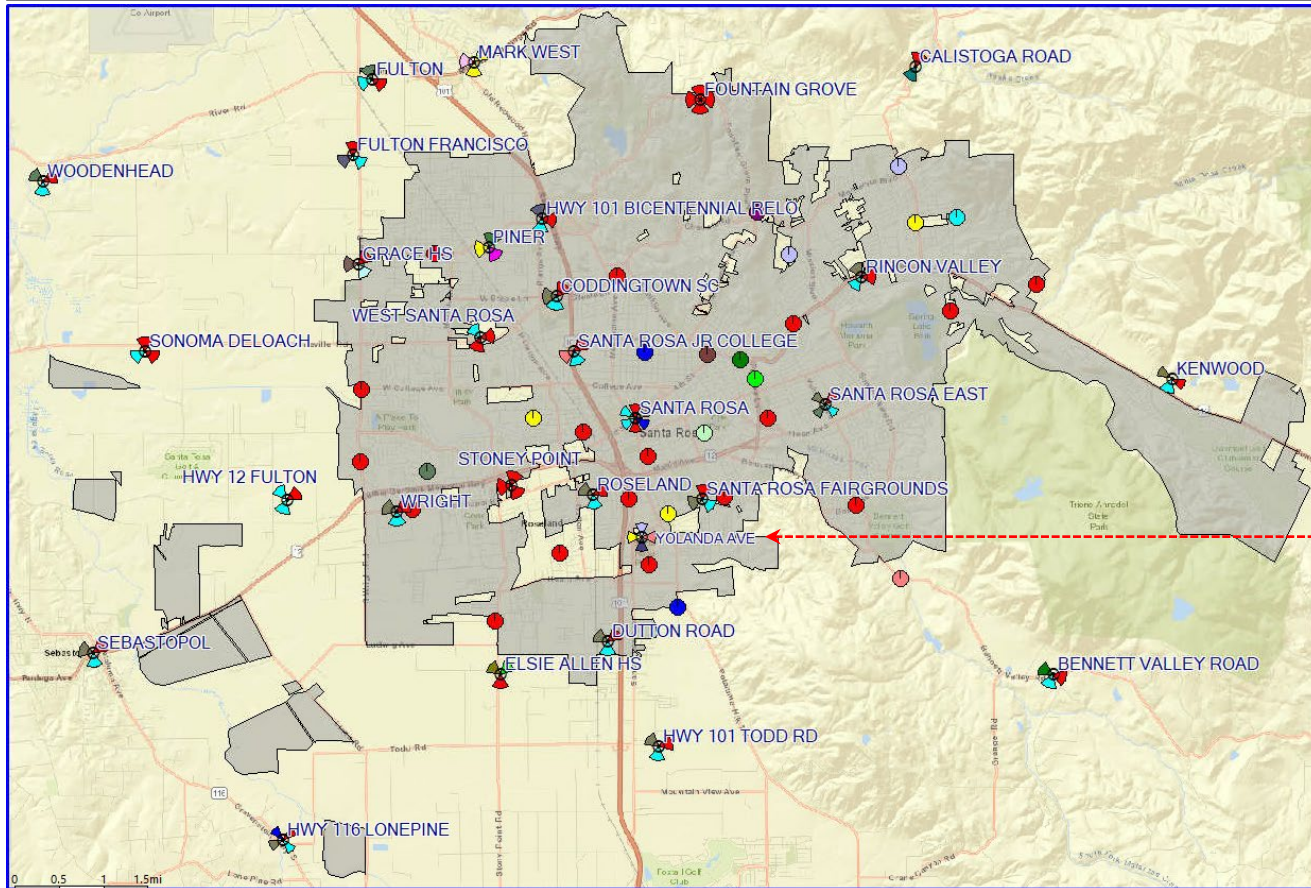

SANTA ROSA MAP: EXISTING VERIZON SITES

Existing Macro Sites

Existing Small Cells

Note: Small Cells are not labelled to simplify a readable map

Proposed VZW Wireless Facility
Site Name: **YOLANDA AVE**

Santa Rosa City Border