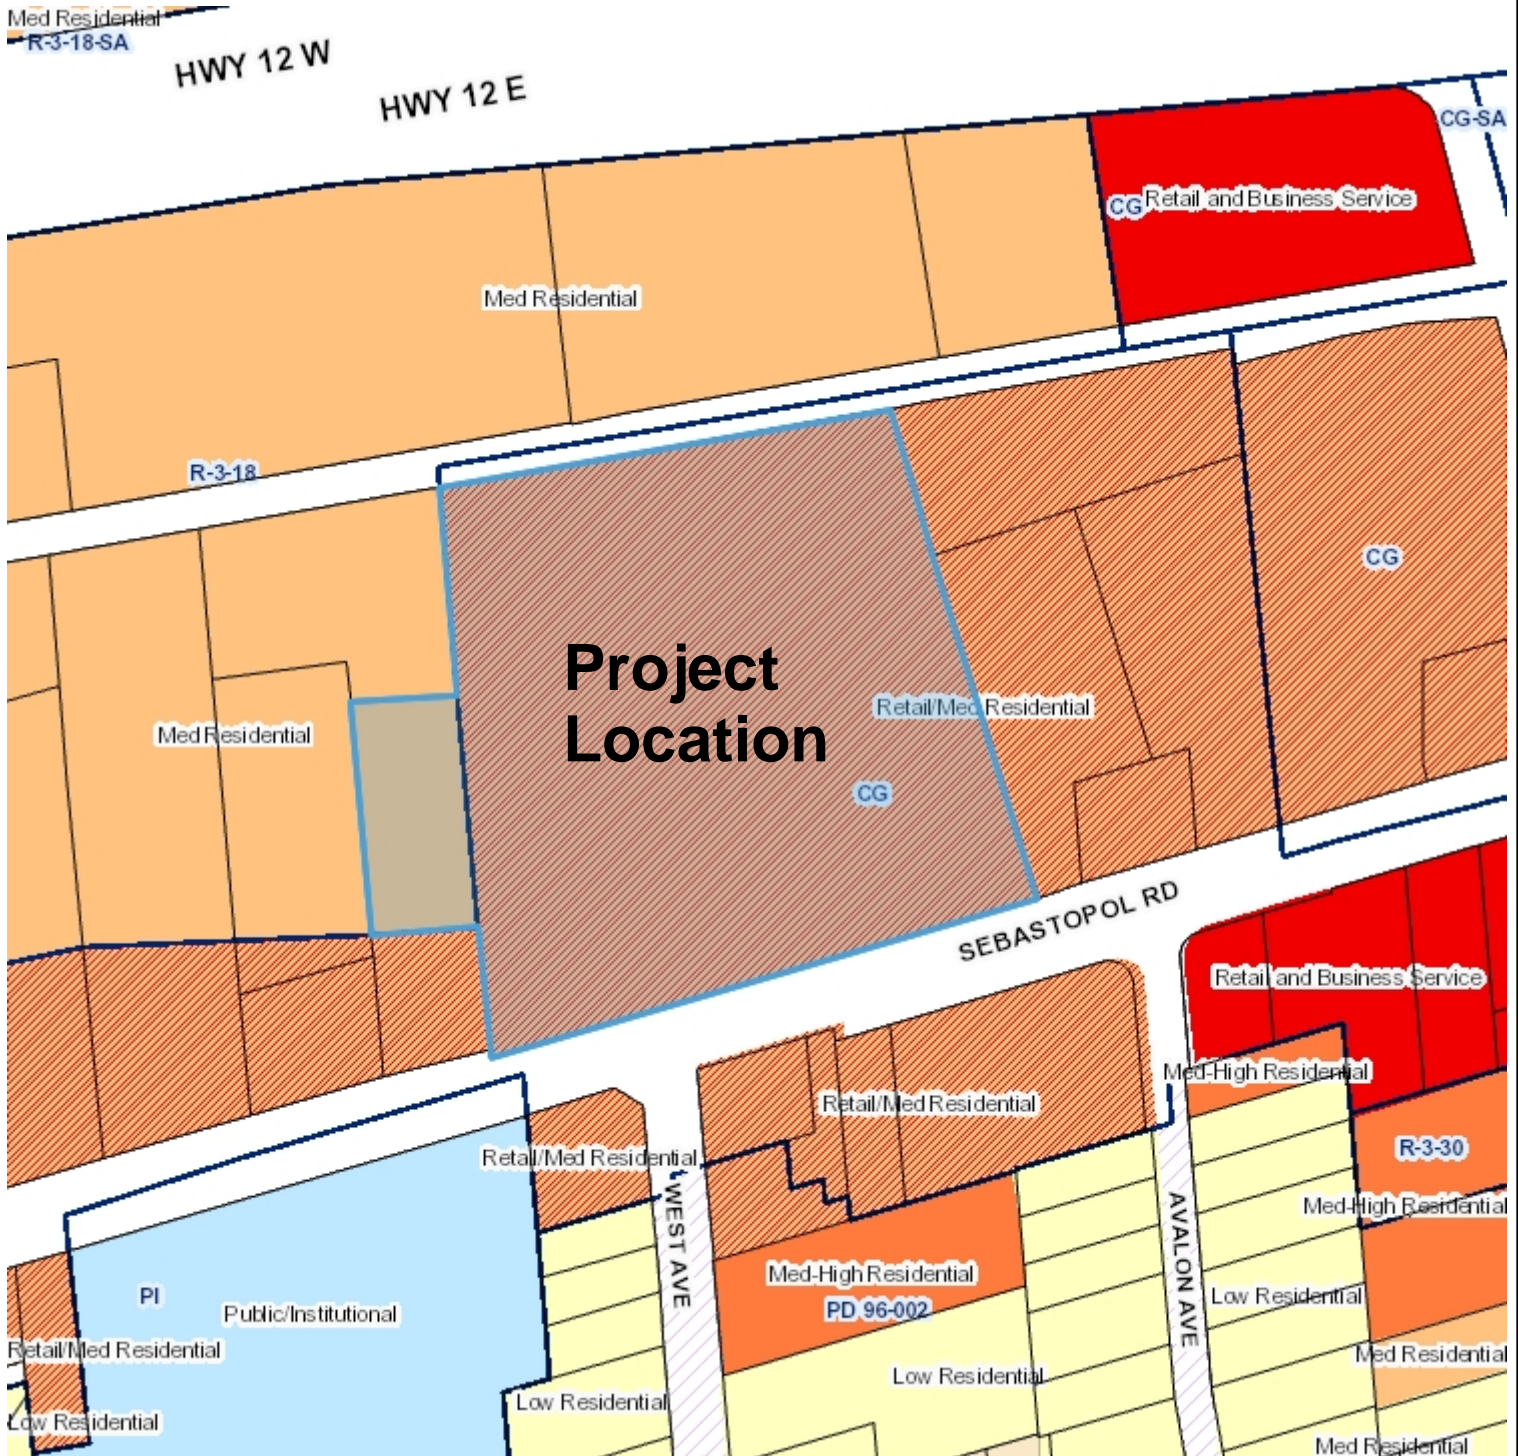

General Plan & Zoning Map

**Tentative Map
Roseland Village
File No. PRJ17-075, MAJ17-006**

12/27/2018

Scale 1: 2,400

0 Miles 0.04