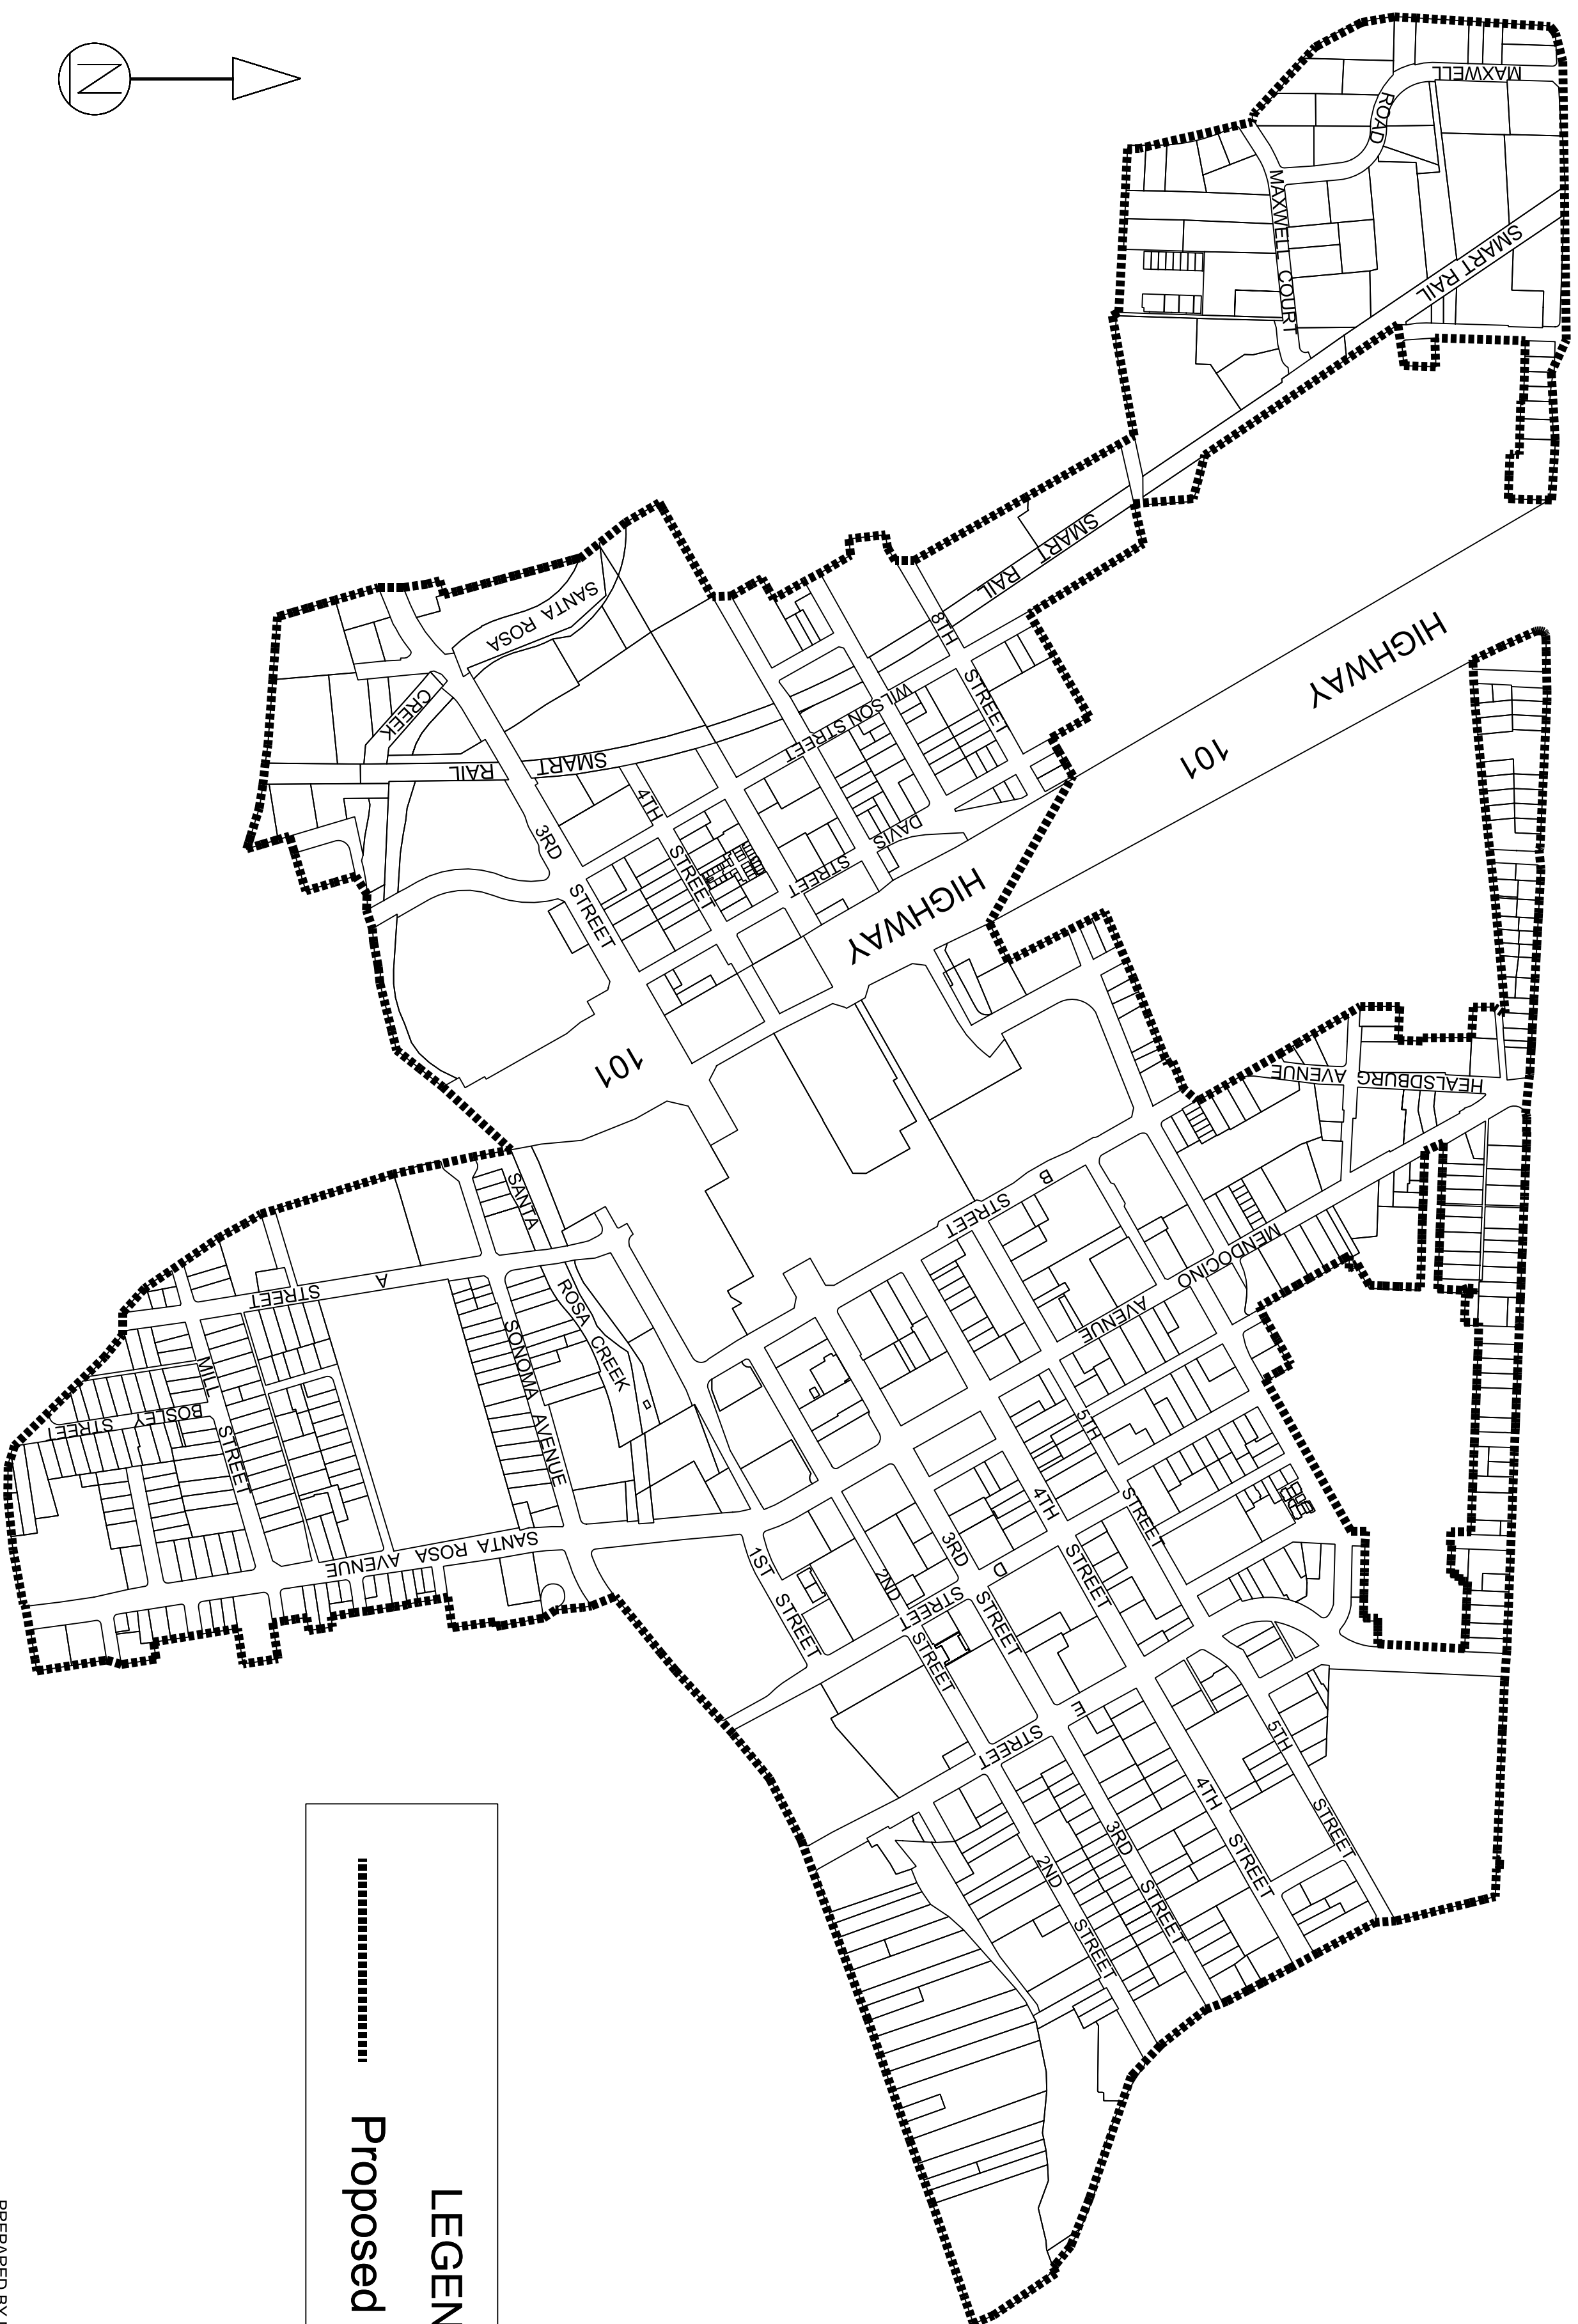

PROPOSED BOUNDARIES OF
CITY OF SANTA ROSA EIFD
(DOWNTOWN BUSINESS CORRIDOR)
COUNTY OF SONOMA, STATE OF CALIFORNIA

LEGEND
..... Proposed Boundaries of EIFD