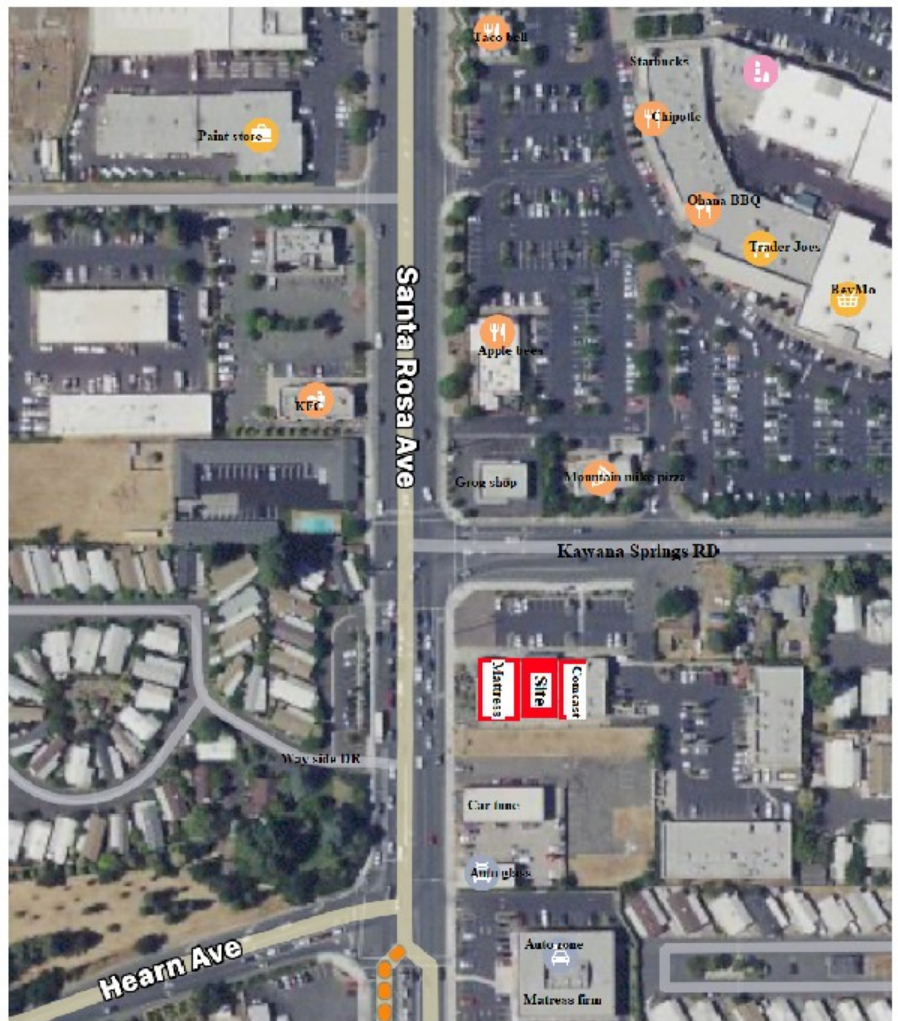

Neighborhood Context Map
2350 Santa Rosa AVE,
Santa Rosa, CA

North

RECEIVED
By E07081 at 4:15 pm, Aug 04, 2021