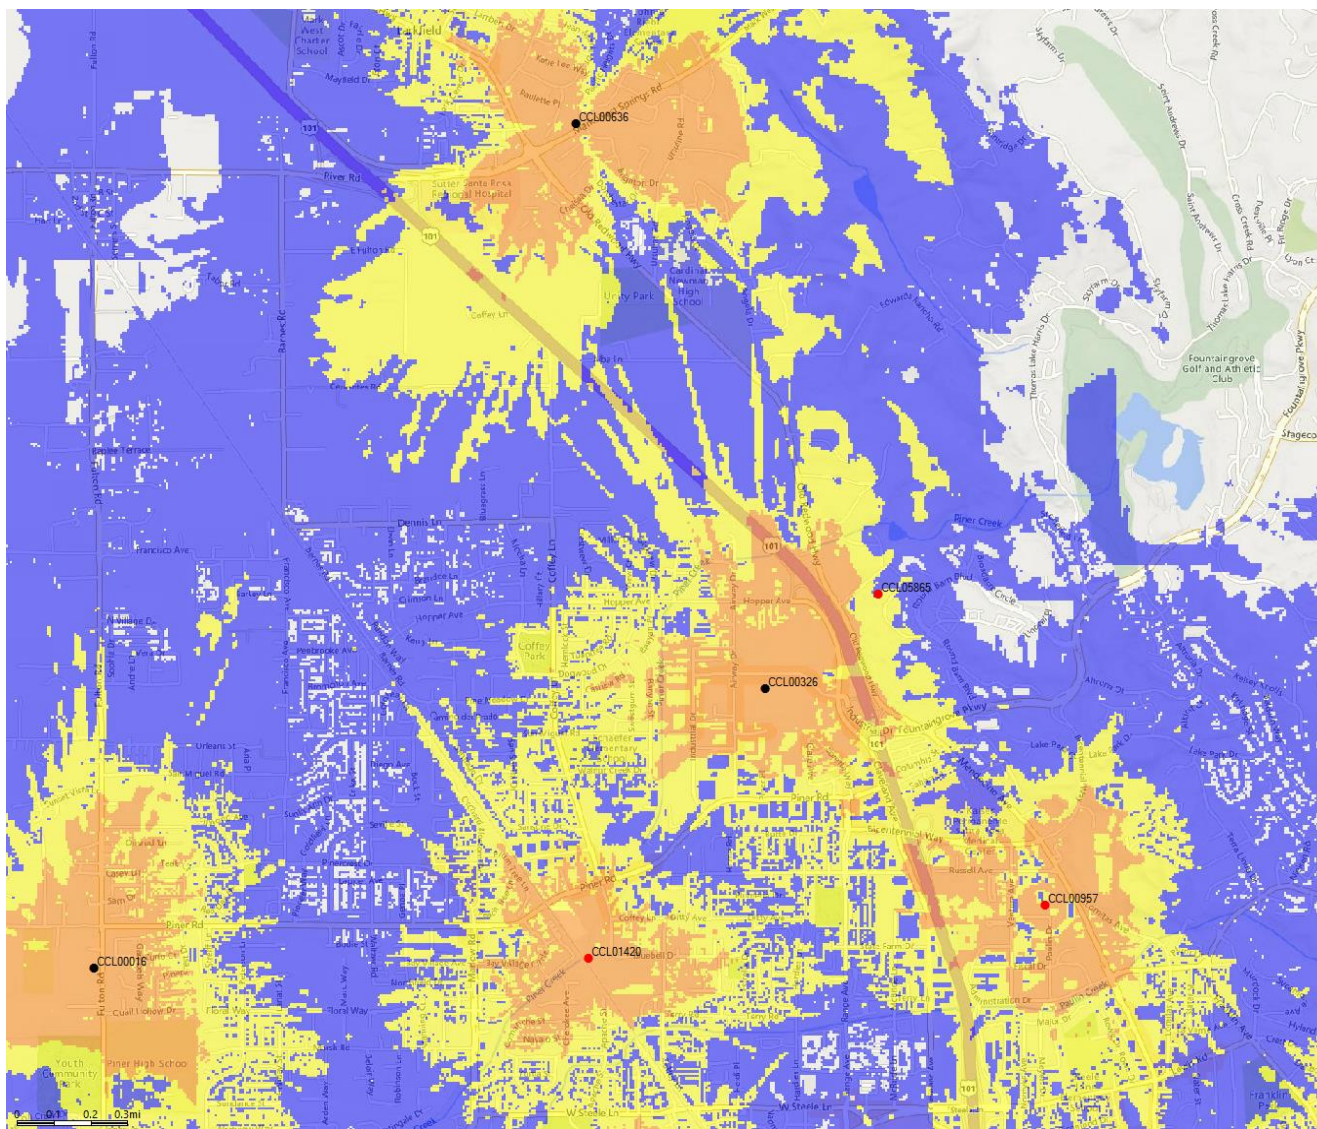

LTE 700 Existing Coverage With Existing on-air CCL00326

Legend

- Reliable Service Indoors/Outdoors
- Reliable Coverage in Transit
  Indoor Coverage Less Reliable
- Reliable Coverage Outdoors Only
  Indoor Coverage Less Reliable
- Existing site
- Proposed site

"AT&T PROPRIETARY -- This information constitutes confidential trade secrets and commercial or financial information owned by AT&T and is shared for Critical Infrastructure Protection purposes only. It is exempt from disclosure under the Freedom of Information Act (5 U.S.C. 552), Exemptions (b)(3)&(4), and its disclosure is prohibited under the Trade Secrets Act (18 U.S.C. 1905), the Critical Infrastructure Information Act of 2002, 6 U.S.C. § 133, and any State or local law requiring disclosure of information or records. This information must not be copied or distributed to others not agreed upon by AT&T, but in all events do not copy or distribute to such others without notification pursuant to Executive Order 12600."