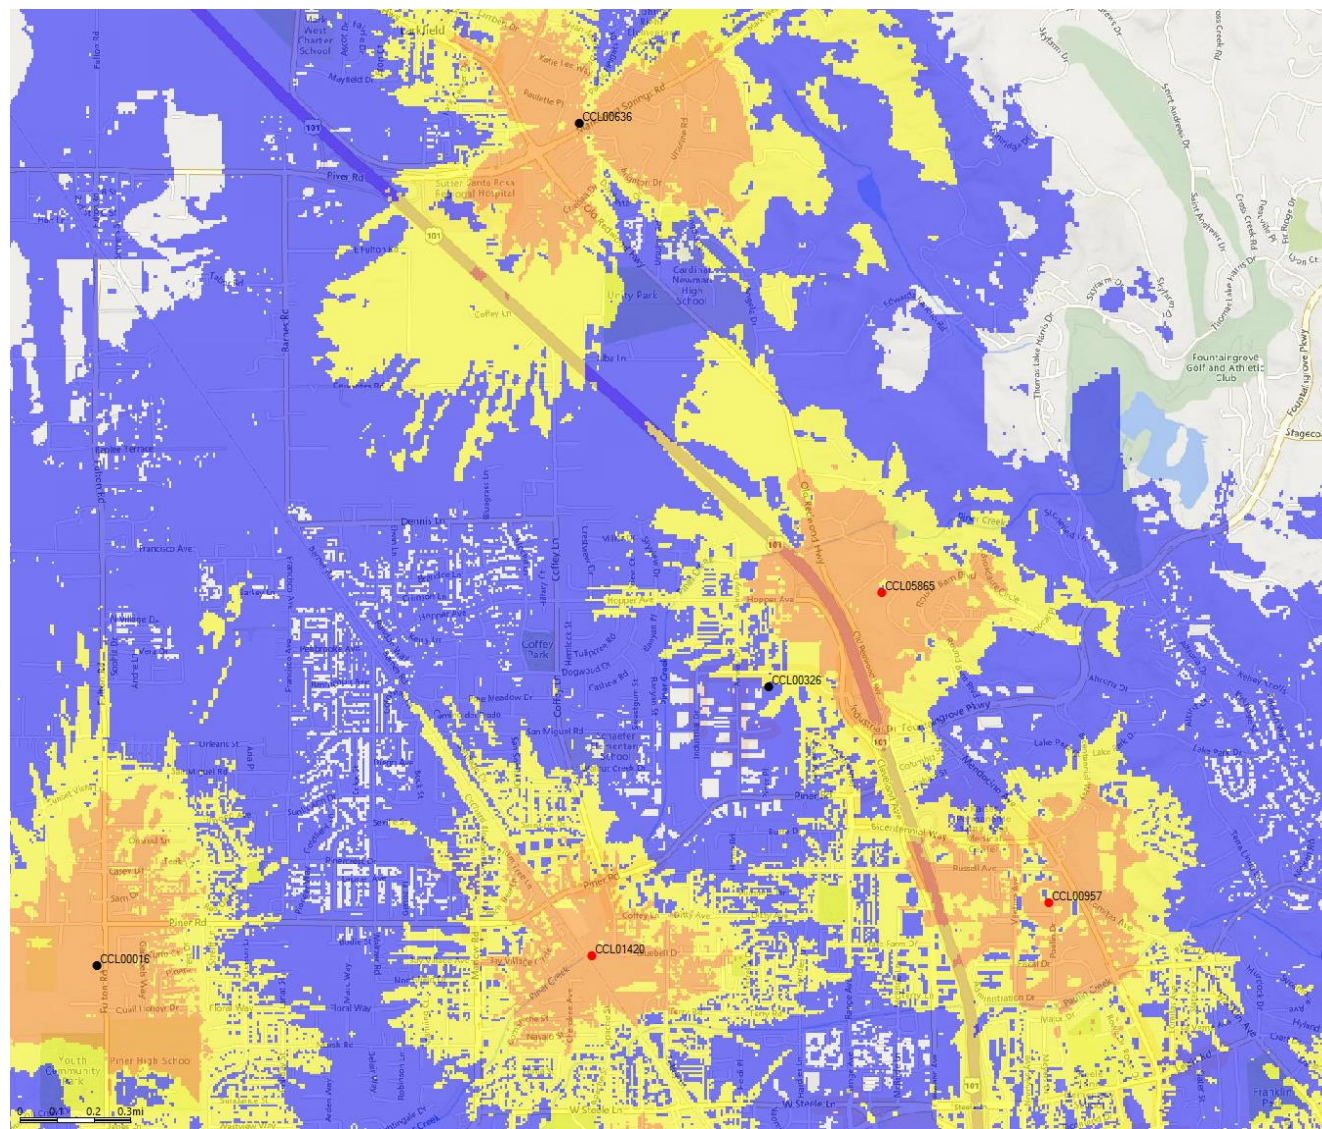

LTE 700 Coverage with Proposed NSB CCL05865

Legend

- Reliable Service Indoors/Outdoors
- Reliable Coverage in Transit
  Indoor Coverage Less Reliable
- Reliable Coverage Outdoors Only
  Indoor Coverage Less Reliable
- Existing site
- Proposed site

"AT&T PROPRIETARY -- This information constitutes confidential trade secrets and commercial or financial information owned by AT&T and is shared for Critical Infrastructure Protection purposes only. It is exempt from disclosure under the Freedom of Information Act (5 U.S.C. 552), Exemptions (b)(3)&(4), and its disclosure is prohibited under the Trade Secrets Act (18 U.S.C. 1905), the Critical Infrastructure Information Act of 2002, 6 U.S.C. § 133, and any State or local law requiring disclosure of information or records. This information must not be copied or distributed to others not agreed upon by AT&T, but in all events do not copy or distribute to such others without notification pursuant to Executive Order 12600."