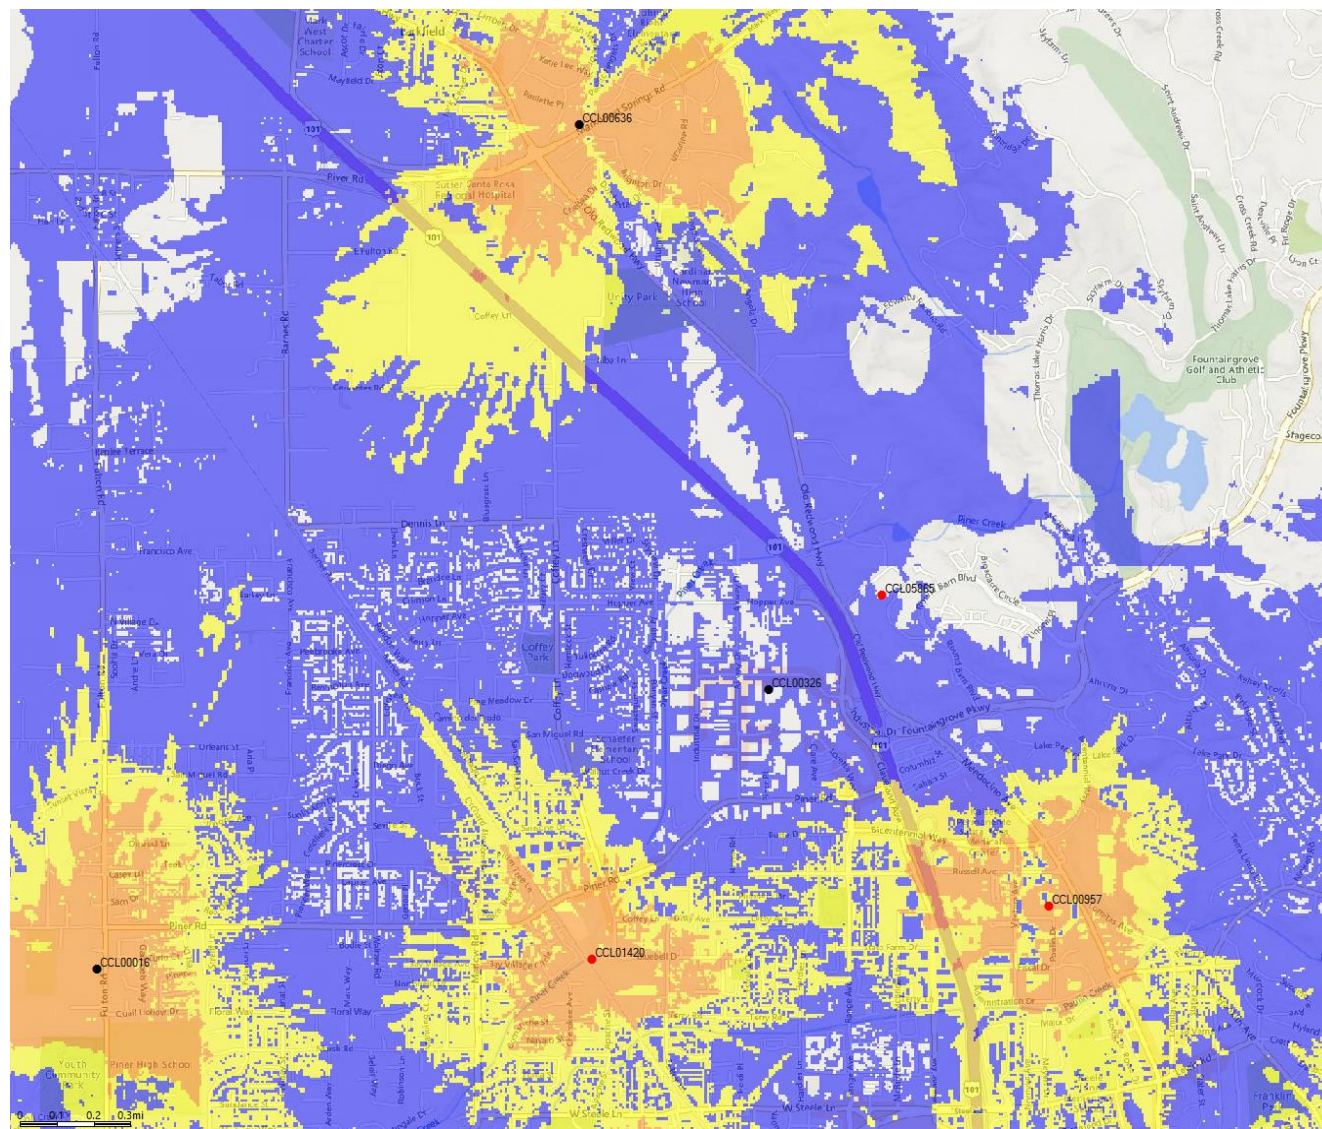

# LTE 700 Coverage Without Existing on-air CCL00326

## Legend

- Reliable Service Indoors/Outdoors
- Reliable Coverage in Transit  
Indoor Coverage Less Reliable
- Reliable Coverage Outdoors Only  
Indoor Coverage Less Reliable
- Existing site
- Proposed site