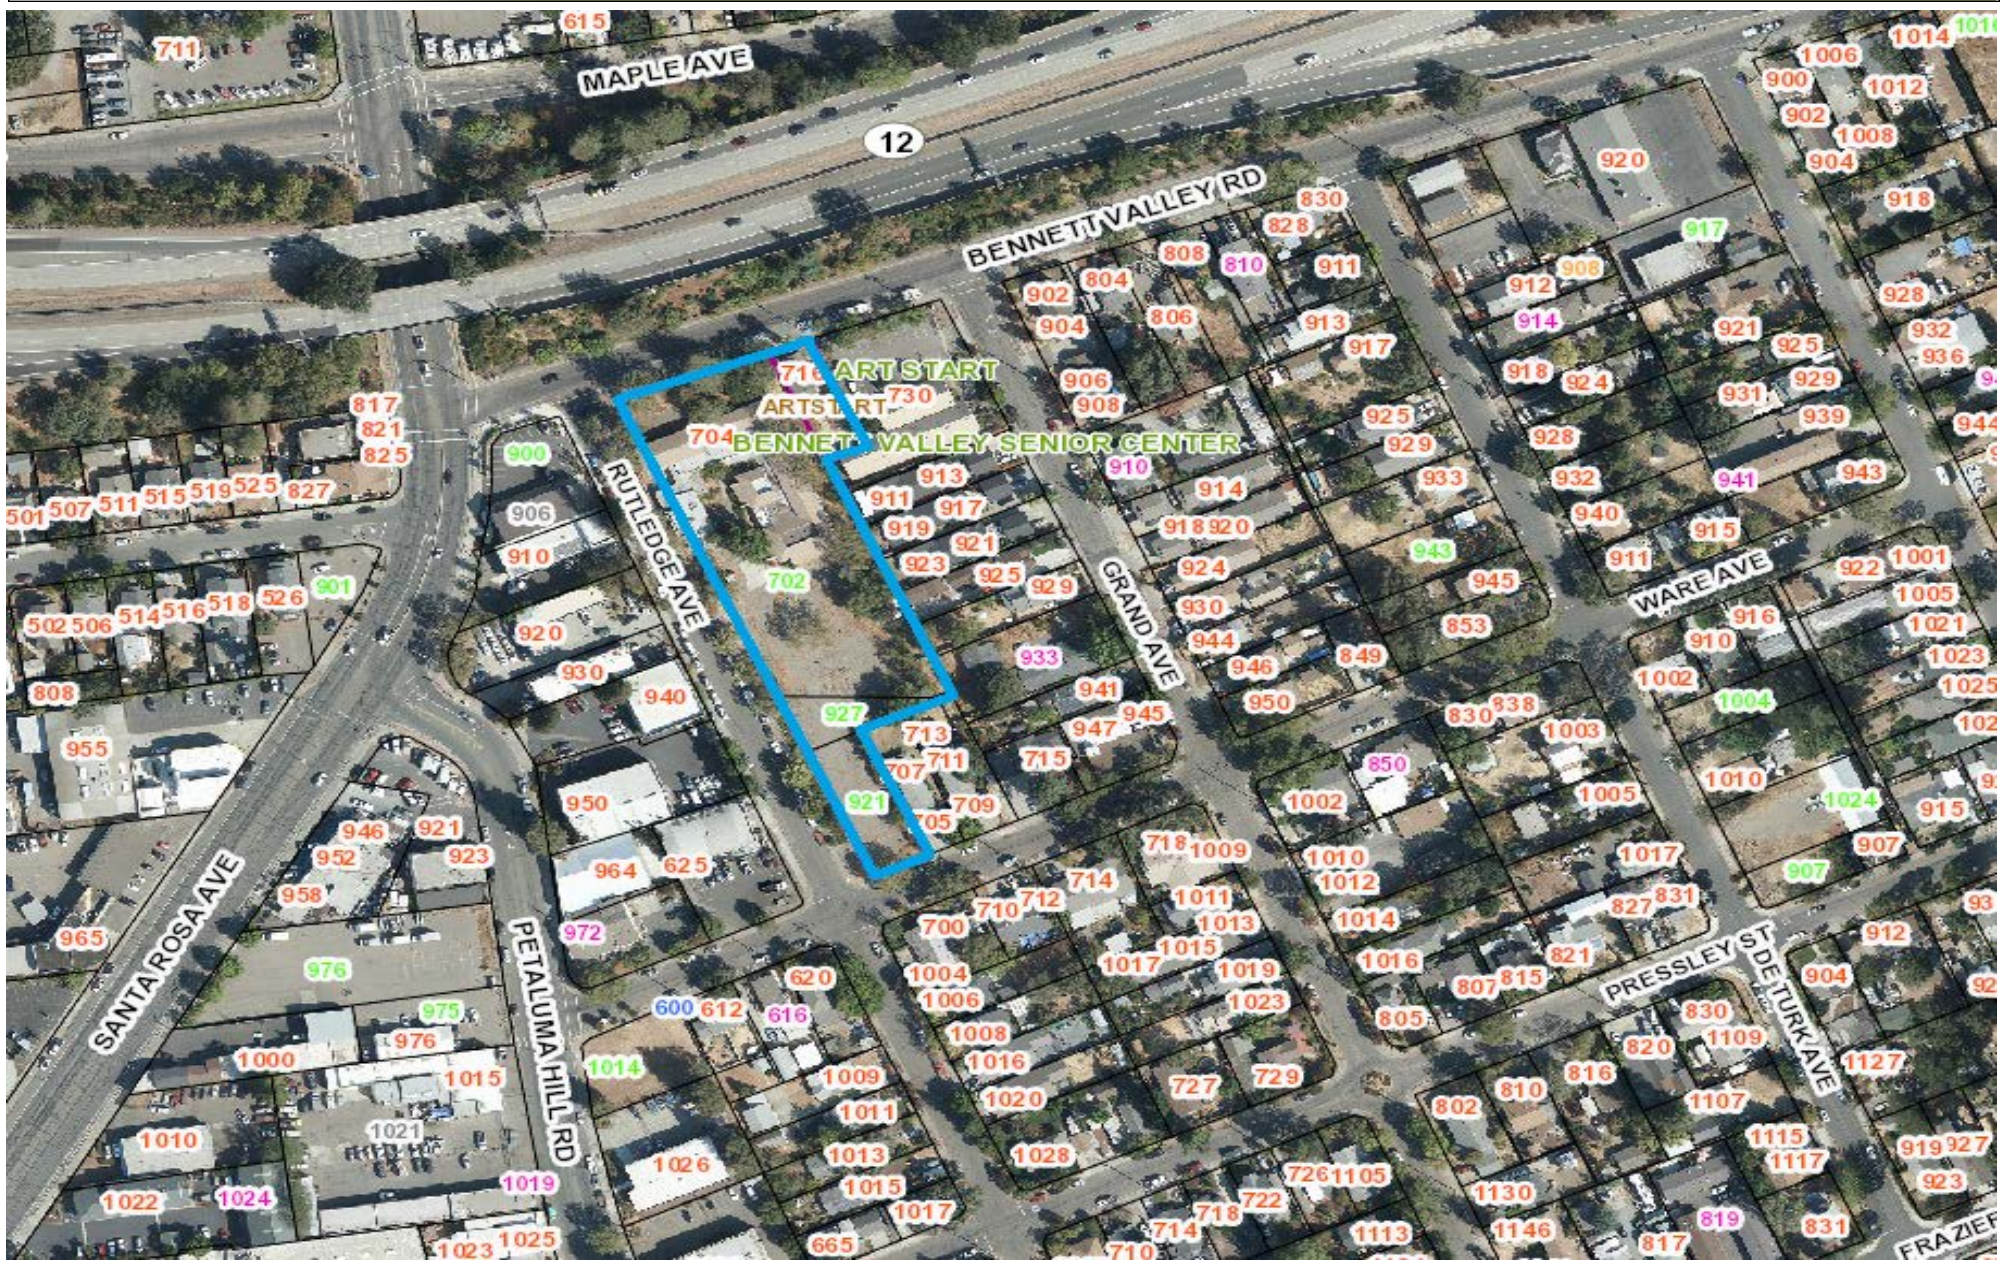

Bennett Valley Apartments

702 & 716 Bennett Valley Rd; 921 & 927 Rutledge Ave

0.1 0 0.04 0.08 Miles

1: 2,400

5/5/2021

This map is a user generated static output from an Internet mapping site and is for reference only. Data layers that appear on this map may or may not be accurate, current, or otherwise reliable.

THIS MAP IS NOT TO BE USED FOR NAVIGATION