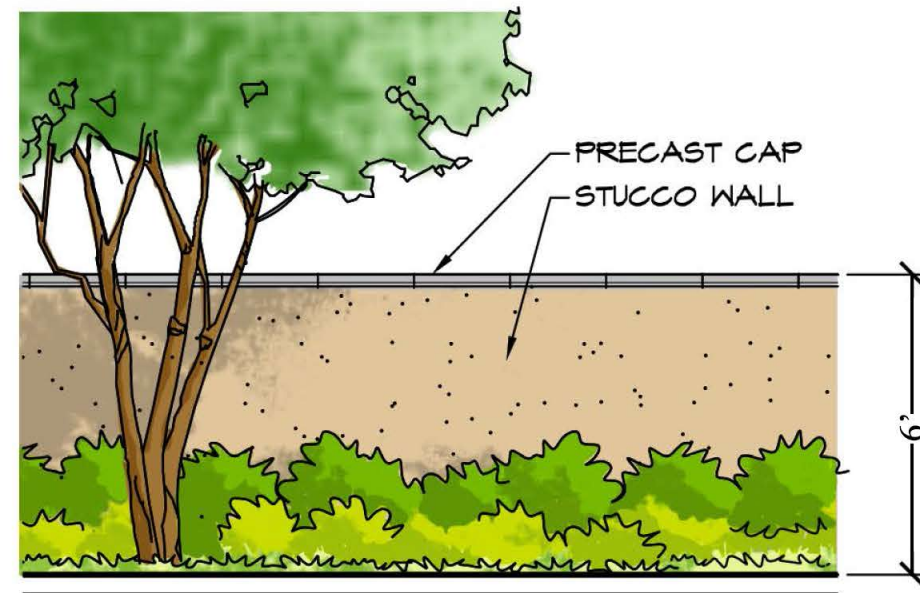

TYPICAL 6' METAL FENCE
1/4"=1'

TYPICAL 6' STUCCO WALL W/ PRECAST CAP
1/4"=1'

TYPICAL TRELLIS
1/4"=1'