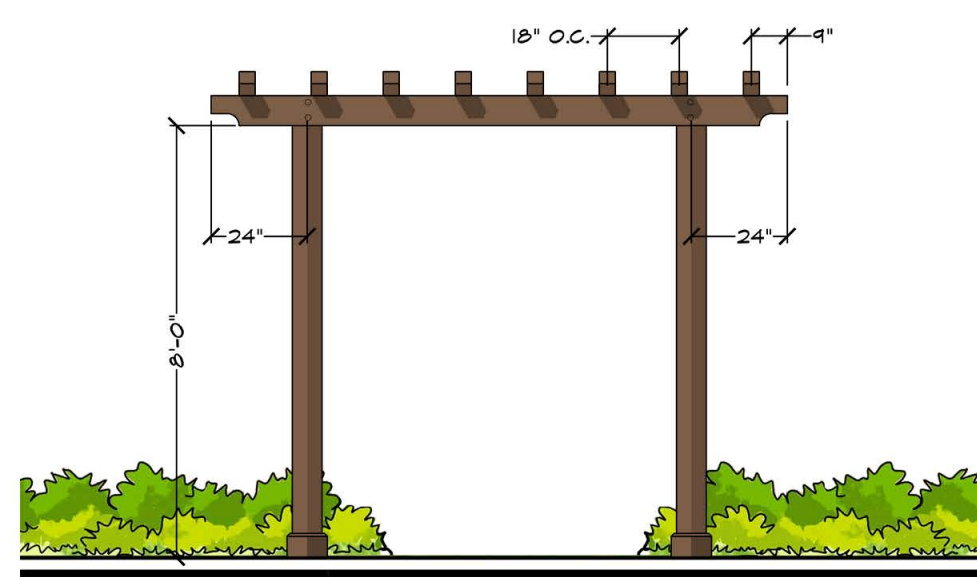

TYPICAL 6' METAL FENCE
1/4"=1'

TYPICAL 6' STUCCO WALL W/ PRECAST CAP
1/4"=1'

TYPICAL TRELLIS
1/4"=1'