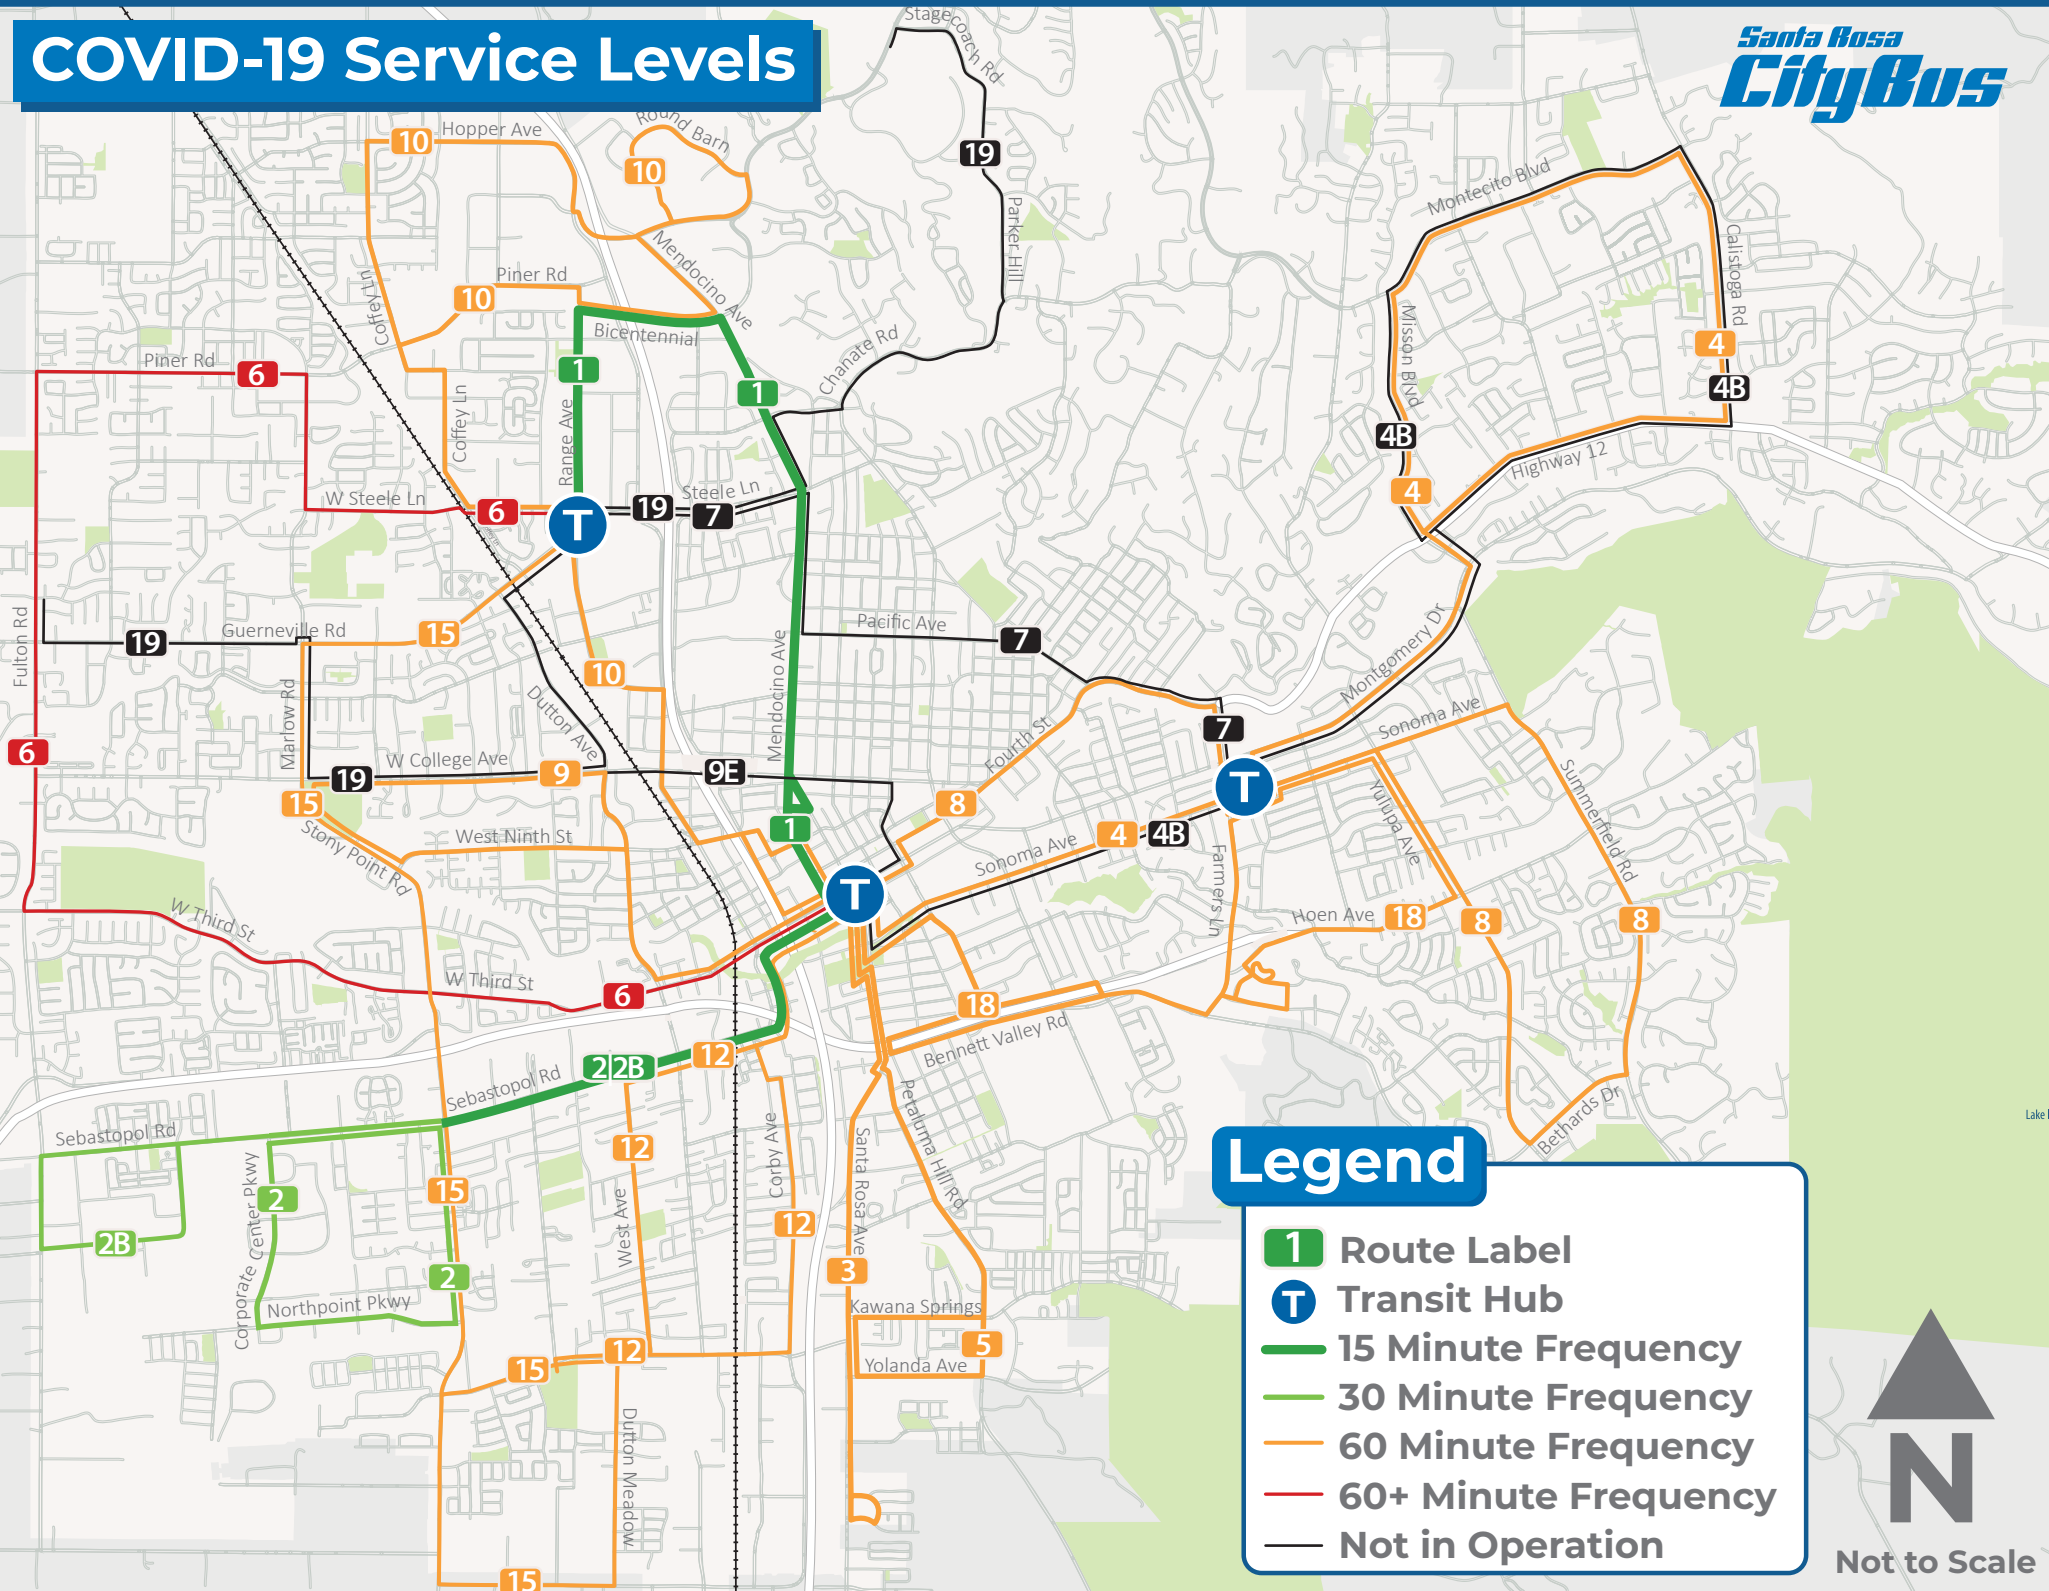

# COVID-19 Service Levels

## Legend

- 1** Route Label
- T** Transit Hub
- 15 Minute Frequency**
- 30 Minute Frequency**
- 60 Minute Frequency**
- 60+ Minute Frequency**
- Not in Operation**

Not to Scale