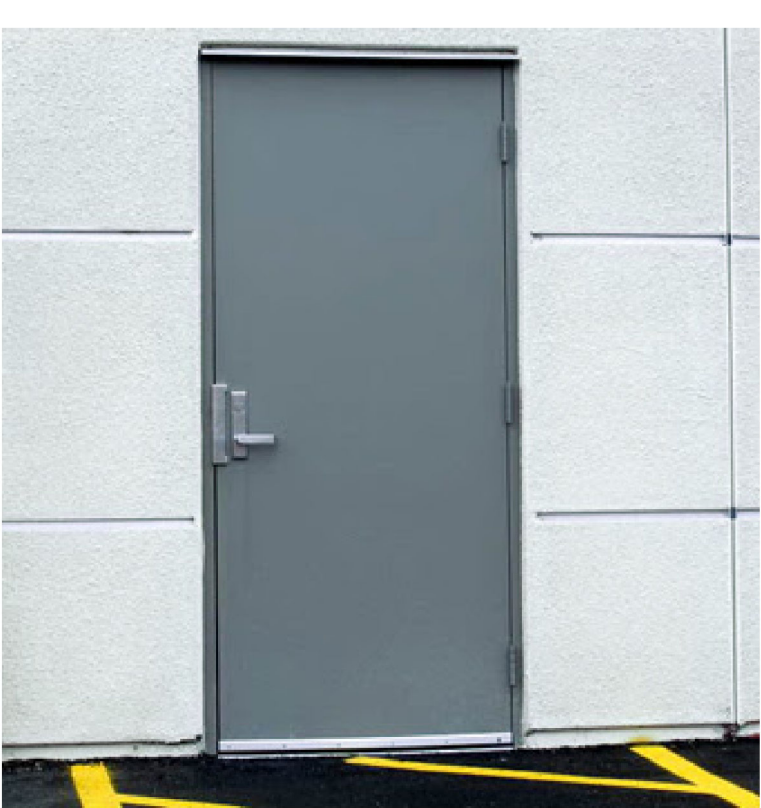

2 ELEVATION - EAST
A104 1/4" = 1'-0"

STUCCO COLORS

ACCENT/TRIM COLOR

ROLL UP DOOR

HOLLOW METAL DOOR

1 ELEVATION - NORTH
A104 1/4" = 1'-0"

VIEW FROM SOUTHWEST

VIEW FROM SOUTHEAST