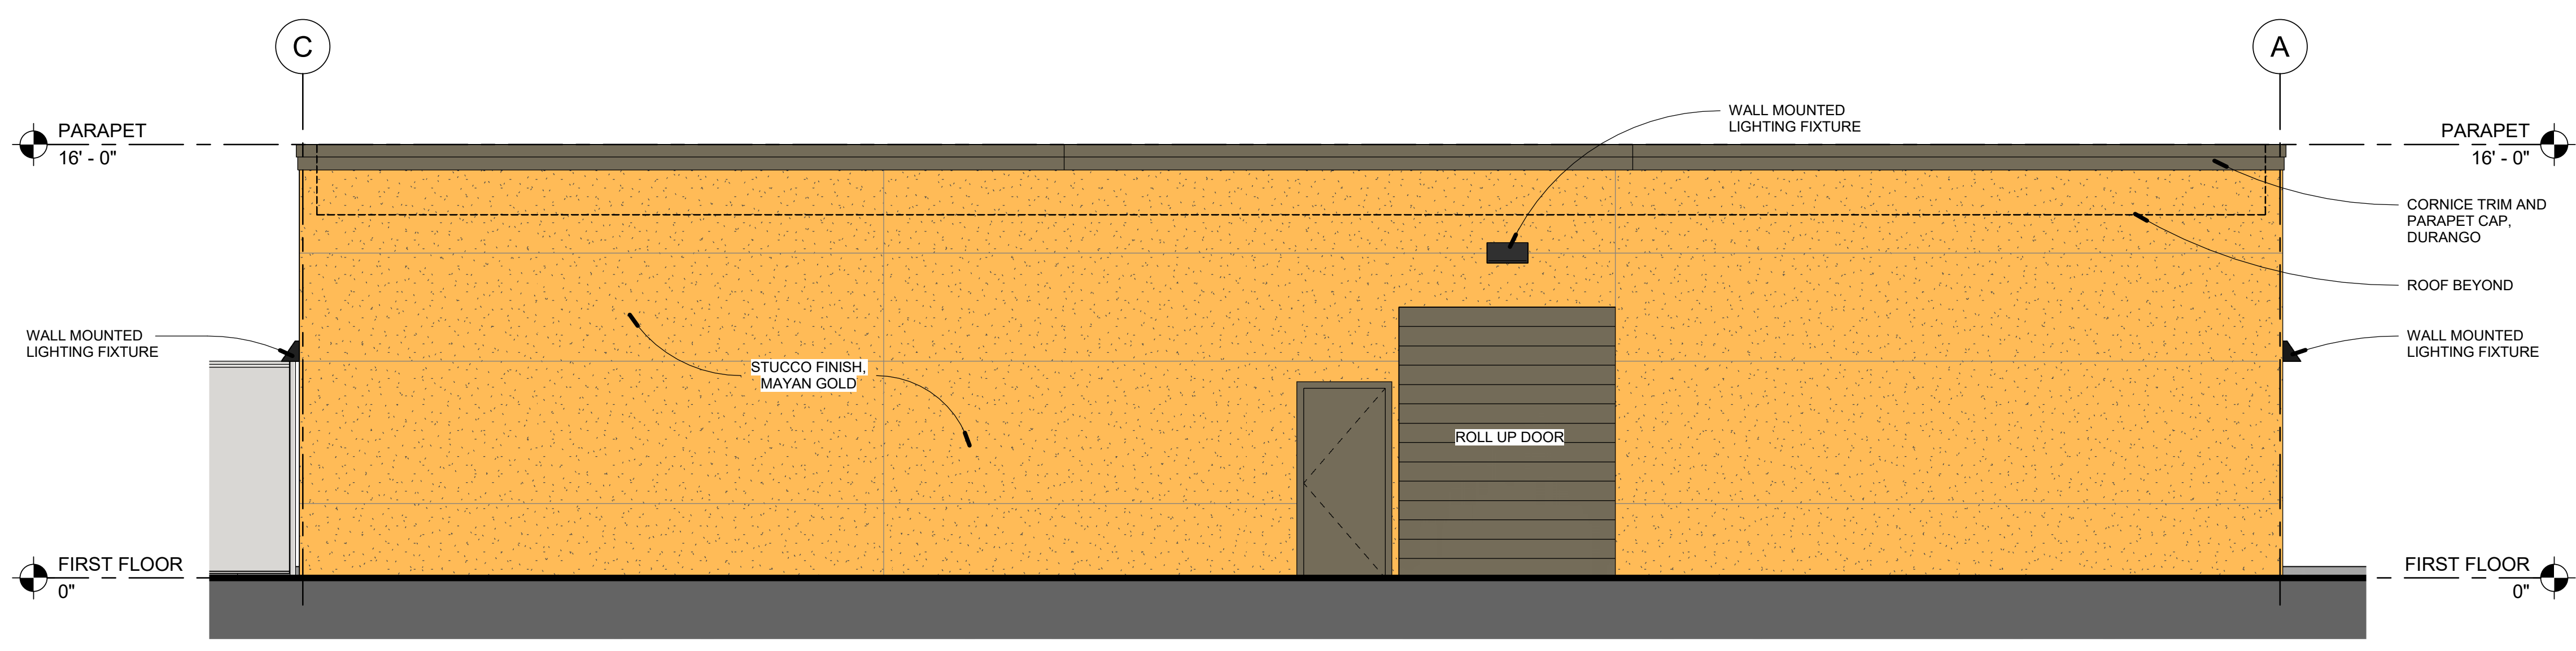

2 ELEVATION - EAST
A104 1/4" = 1'-0"

STUCCO COLORS

ACCENT/TRIM COLOR

ROLL UP DOOR

HOLLOW METAL DOOR

1 ELEVATION - NORTH
A104 1/4" = 1'-0"

VIEW FROM SOUTHWEST

VIEW FROM SOUTHEAST